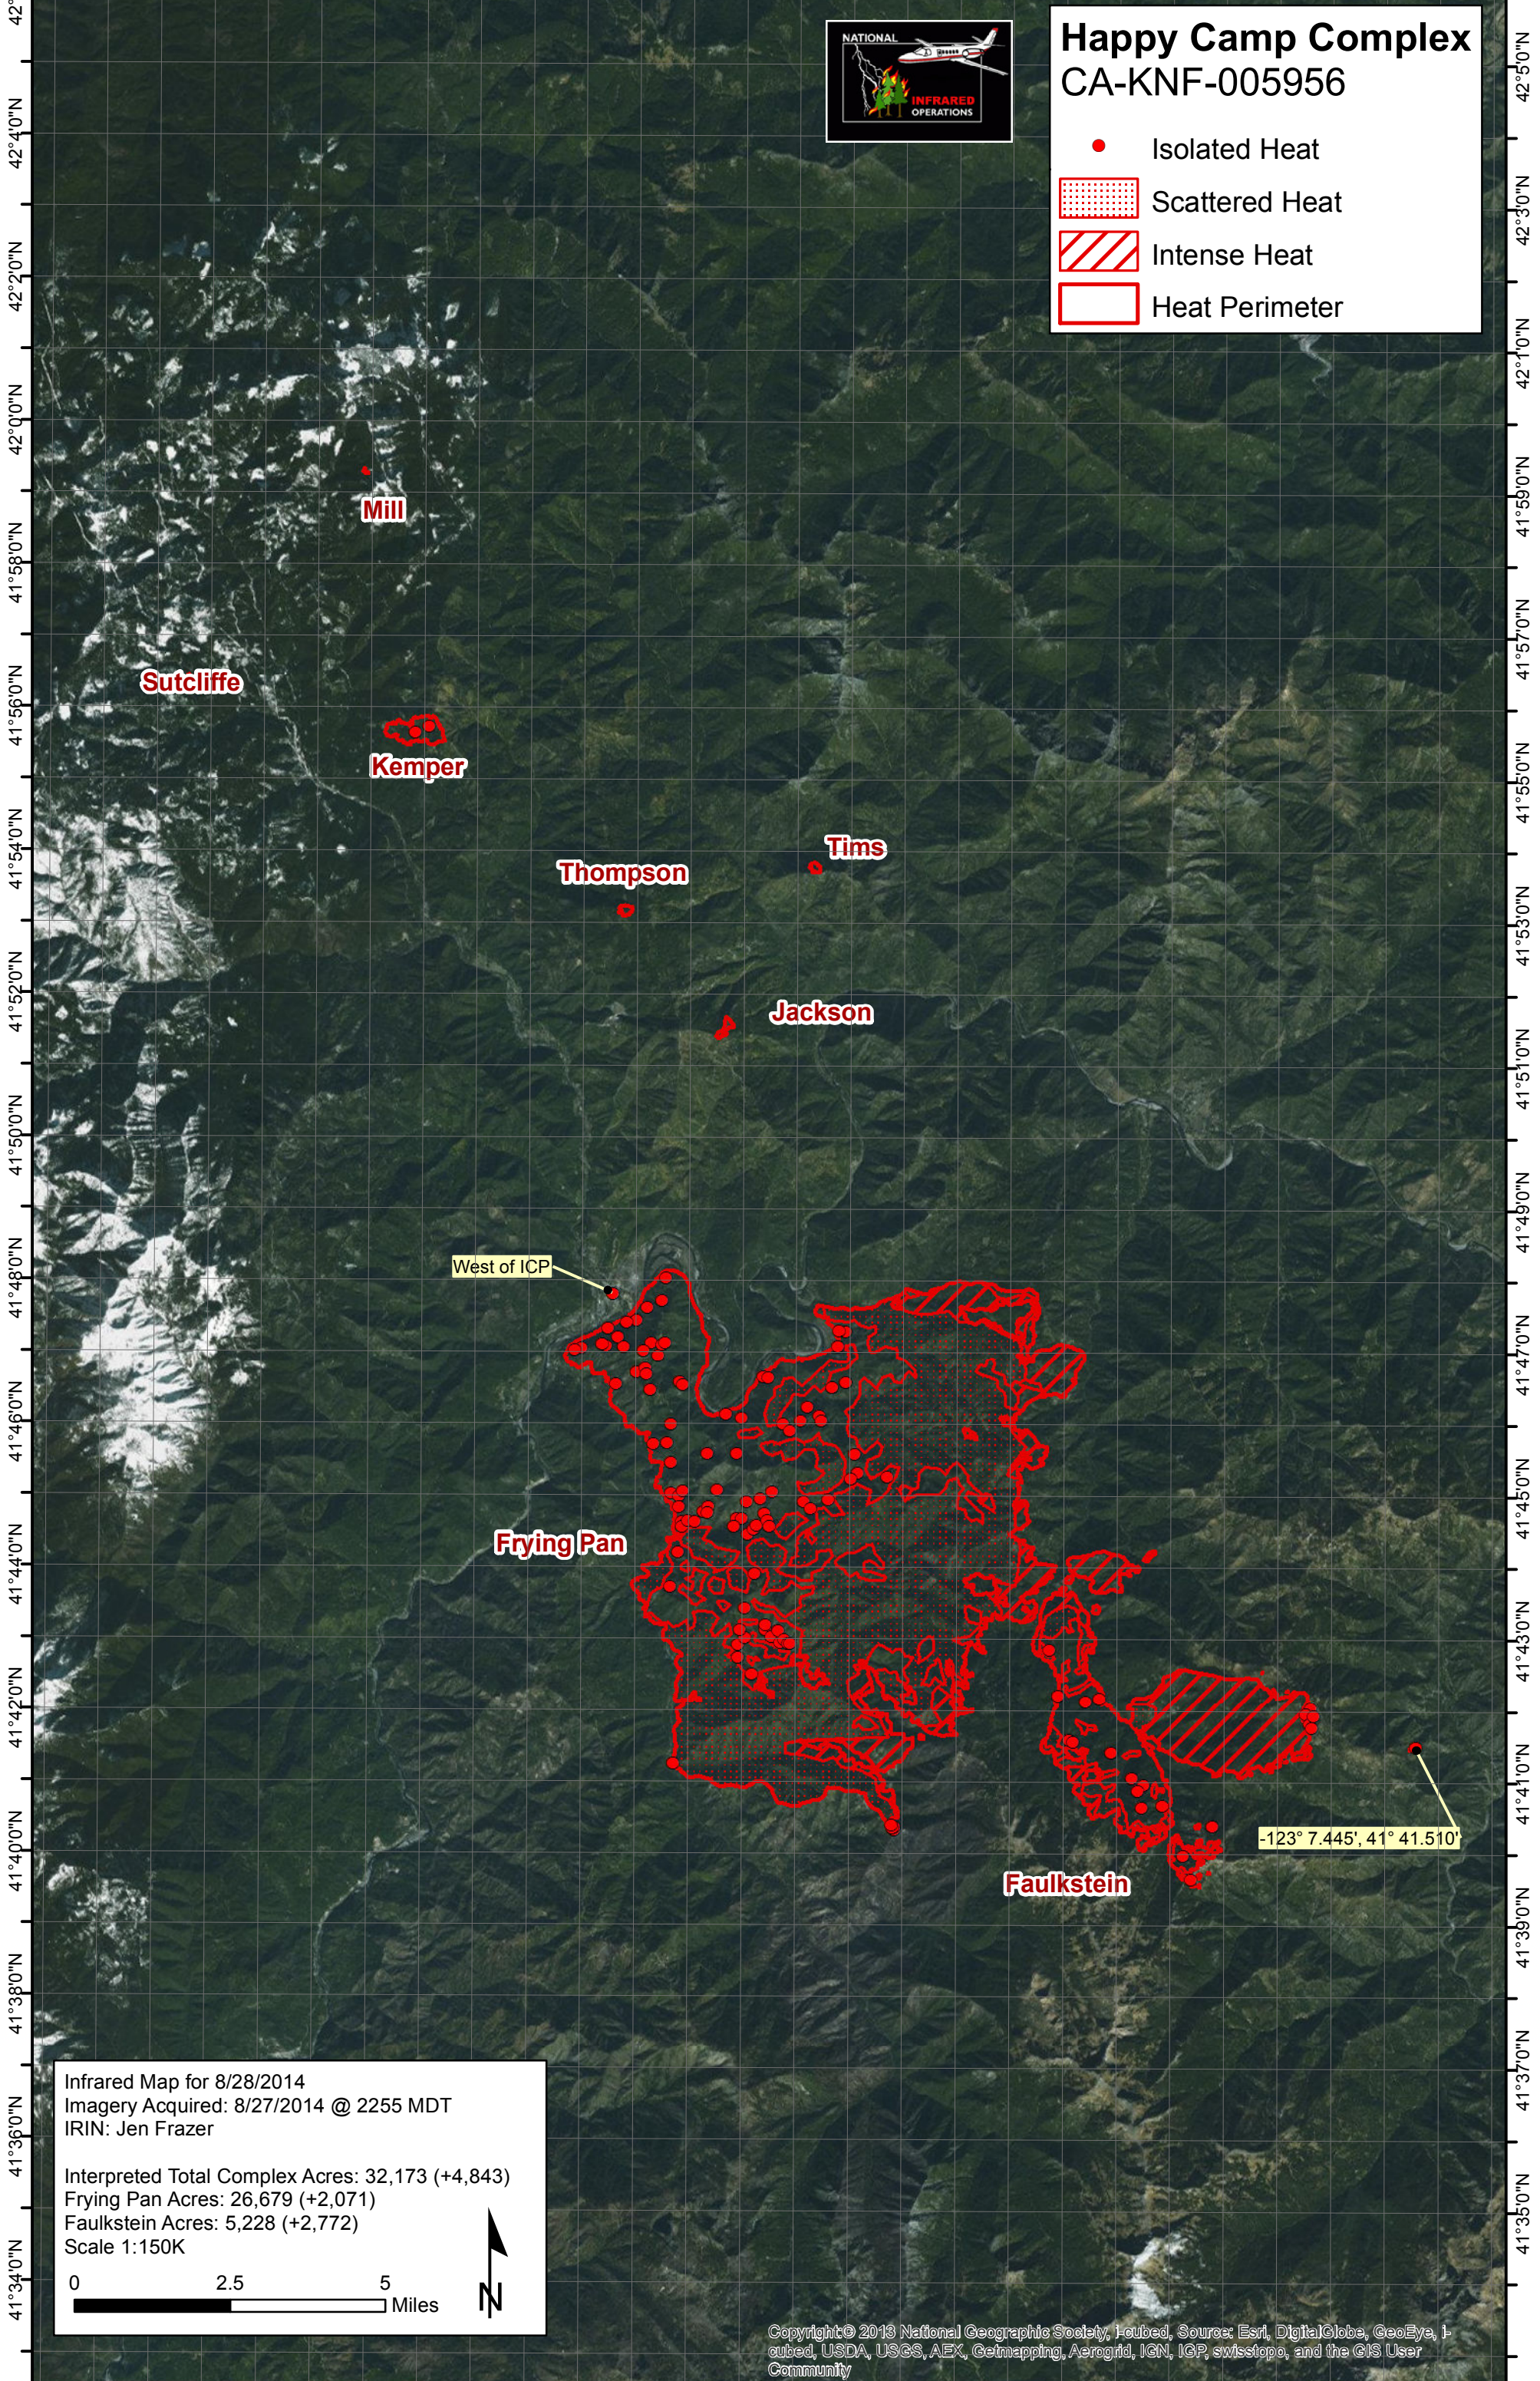

123°32'0"W 123°30'0"W 123°28'0"W 123°26'0"W 123°24'0"W 123°22'0"W 123°20'0"W 123°18'0"W 123°16'0"W 123°14'0"W 123°12'0"W 123°10'0"W 123°8'0"W 123°6'0"W

Happy Camp Complex CA-KNF-005956

- Isolated Heat
- Scattered Heat
- Intense Heat
- Heat Perimeter

Infrared Map for 8/28/2014
 Imagery Acquired: 8/27/2014 @ 2255 MDT
 IRIN: Jen Frazer

Interpreted Total Complex Acres: 32,173 (+4,843)
 Frying Pan Acres: 26,679 (+2,071)
 Faulkstein Acres: 5,228 (+2,772)
 Scale 1:150K

0 2.5 5 Miles

123°32'0"W 123°30'0"W 123°28'0"W 123°26'0"W 123°24'0"W 123°22'0"W 123°20'0"W 123°18'0"W 123°16'0"W 123°14'0"W 123°12'0"W 123°10'0"W 123°8'0"W 123°6'0"W