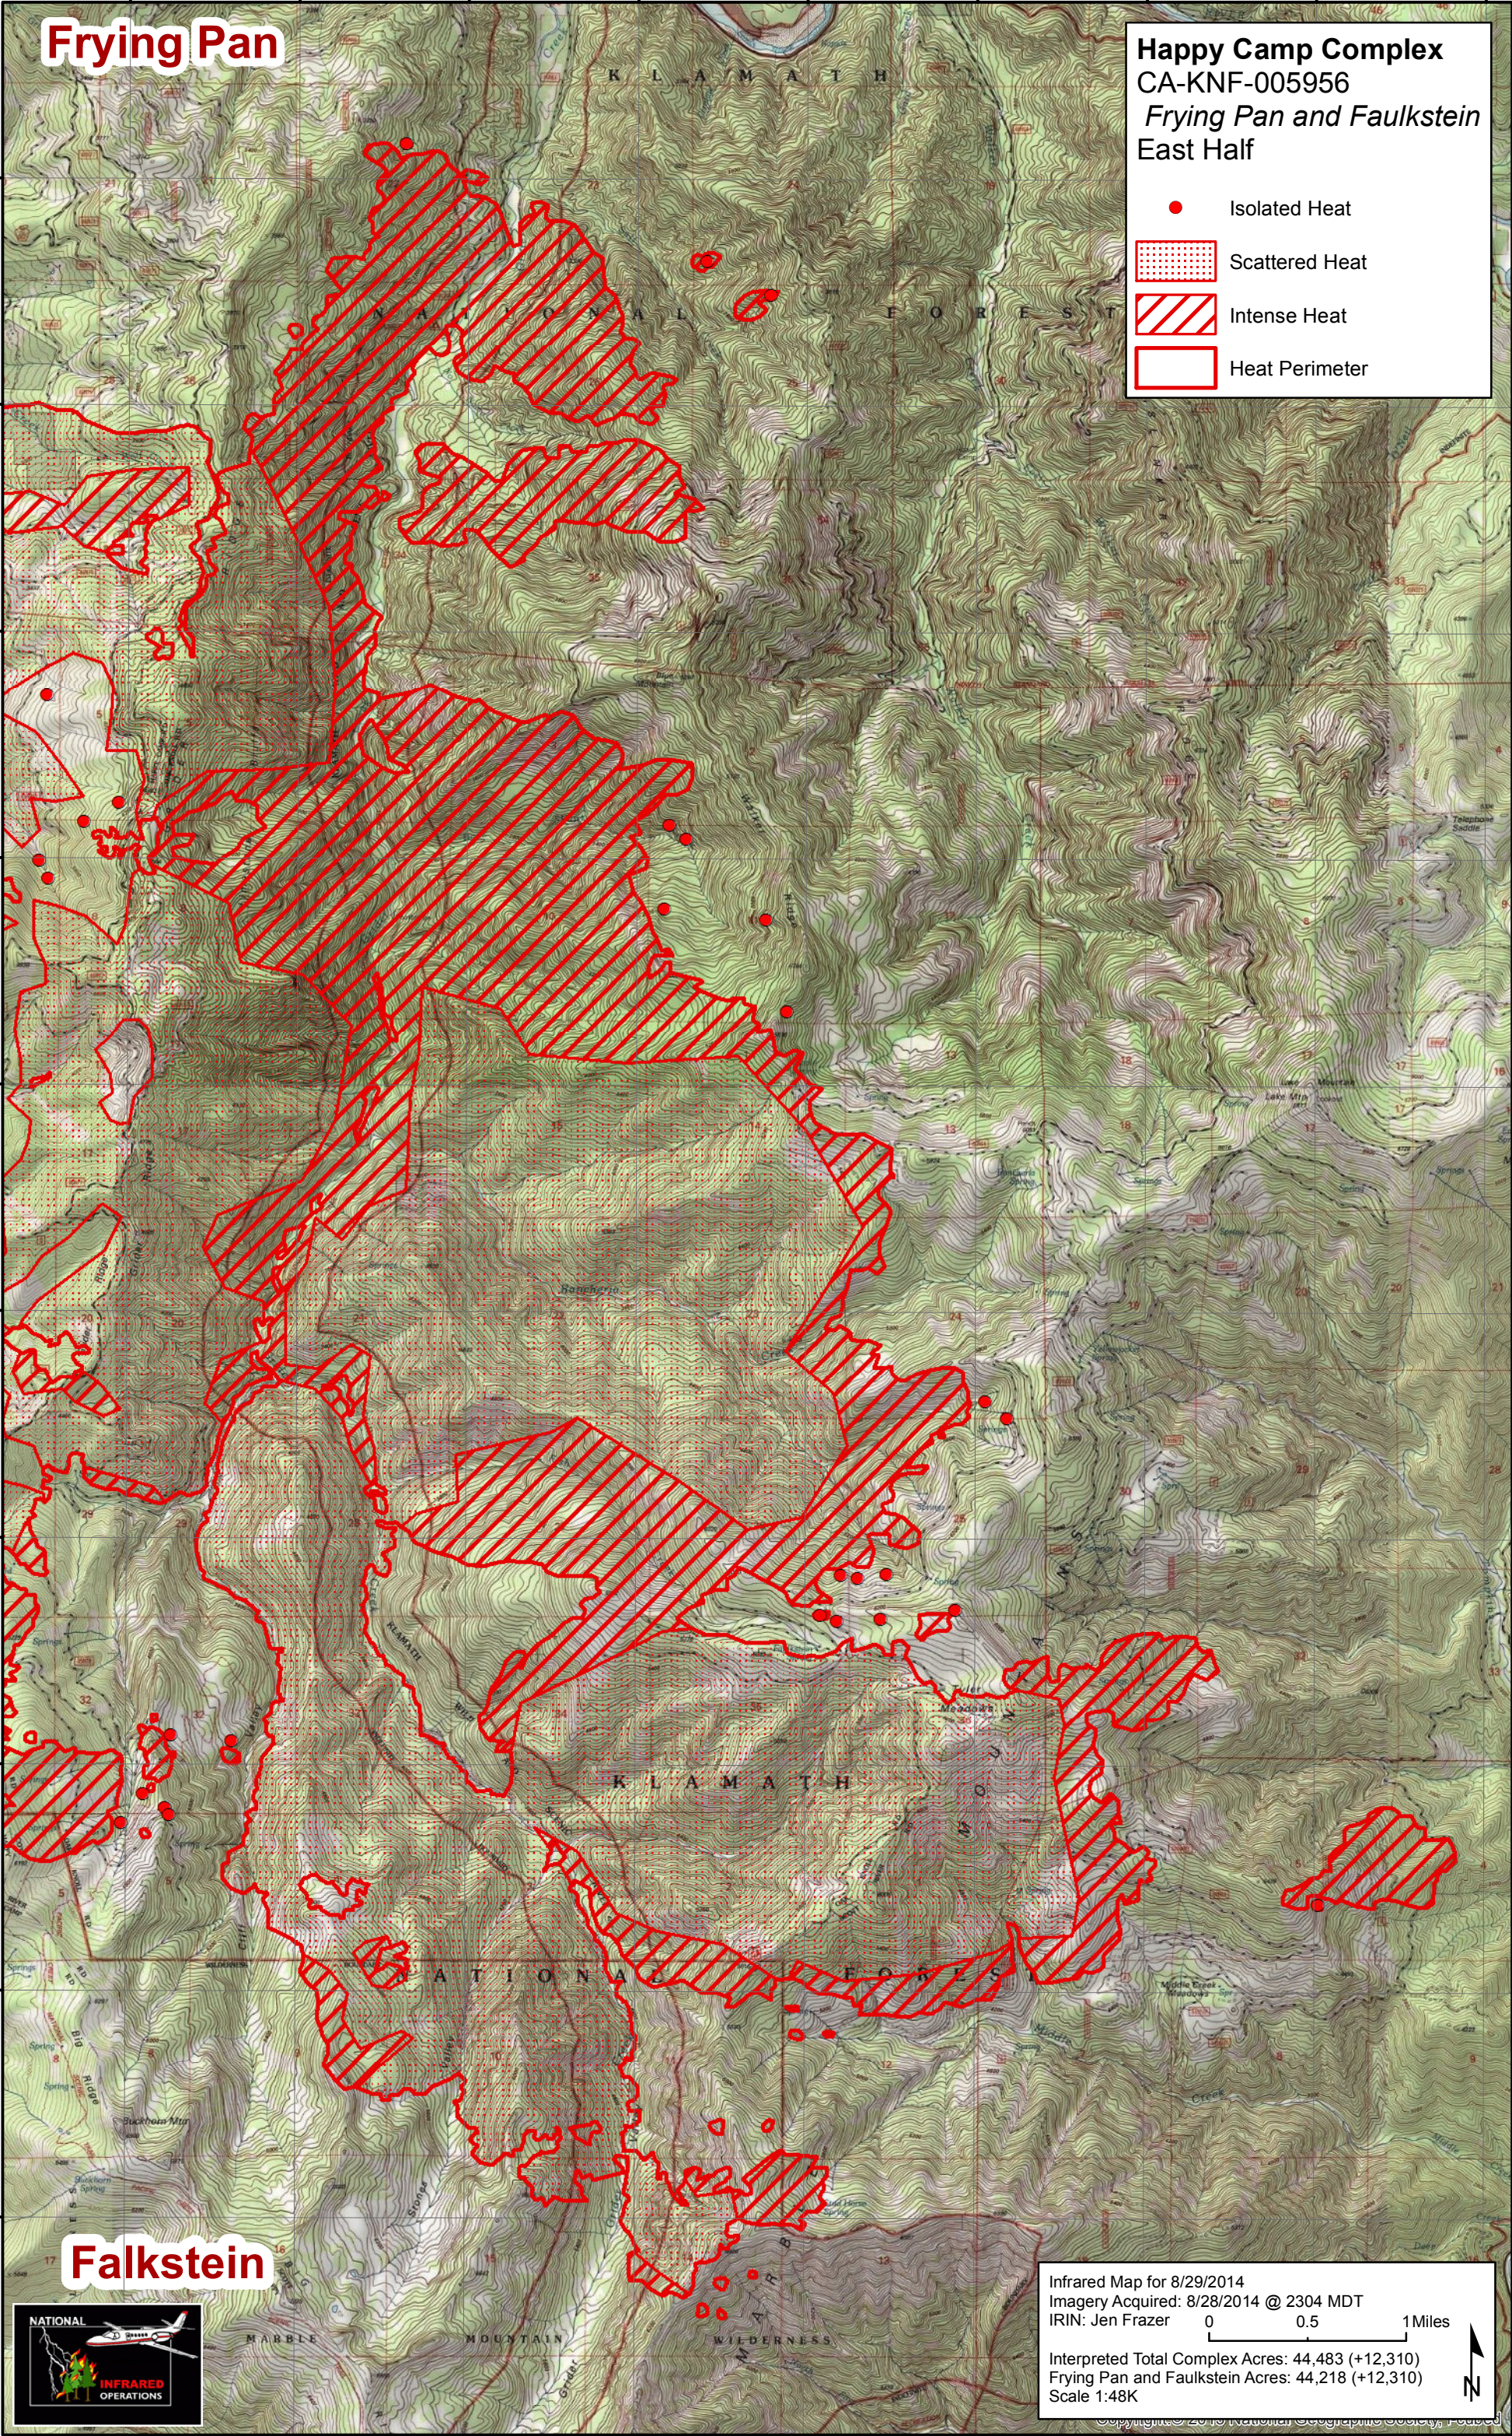

123°15'0"W 123°14'0"W 123°13'0"W 123°12'0"W 123°11'0"W 123°10'0"W 123°9'0"W 123°8'0"W 123°7'0"W

Frying Pan

Happy Camp Complex
CA-KNF-005956
Frying Pan and Faulkstein
East Half

- Isolated Heat
- Scattered Heat
- Intense Heat
- Heat Perimeter

41°49'0"N
41°48'0"N
41°47'0"N
41°46'0"N
41°45'0"N
41°44'0"N
41°43'0"N
41°42'0"N
41°41'0"N
41°40'0"N

41°49'0"N
41°48'0"N
41°47'0"N
41°46'0"N
41°45'0"N
41°44'0"N
41°43'0"N
41°42'0"N
41°41'0"N
41°40'0"N

Faulkstein

Infrared Map for 8/29/2014
 Imagery Acquired: 8/28/2014 @ 2304 MDT
 IRIN: Jen Frazer

0 0.5 1 Miles

Interpreted Total Complex Acres: 44,483 (+12,310)
 Frying Pan and Faulkstein Acres: 44,218 (+12,310)
 Scale 1:48K

123°15'0"W 123°14'0"W 123°13'0"W 123°12'0"W 123°11'0"W 123°10'0"W 123°9'0"W 123°8'0"W 123°7'0"W