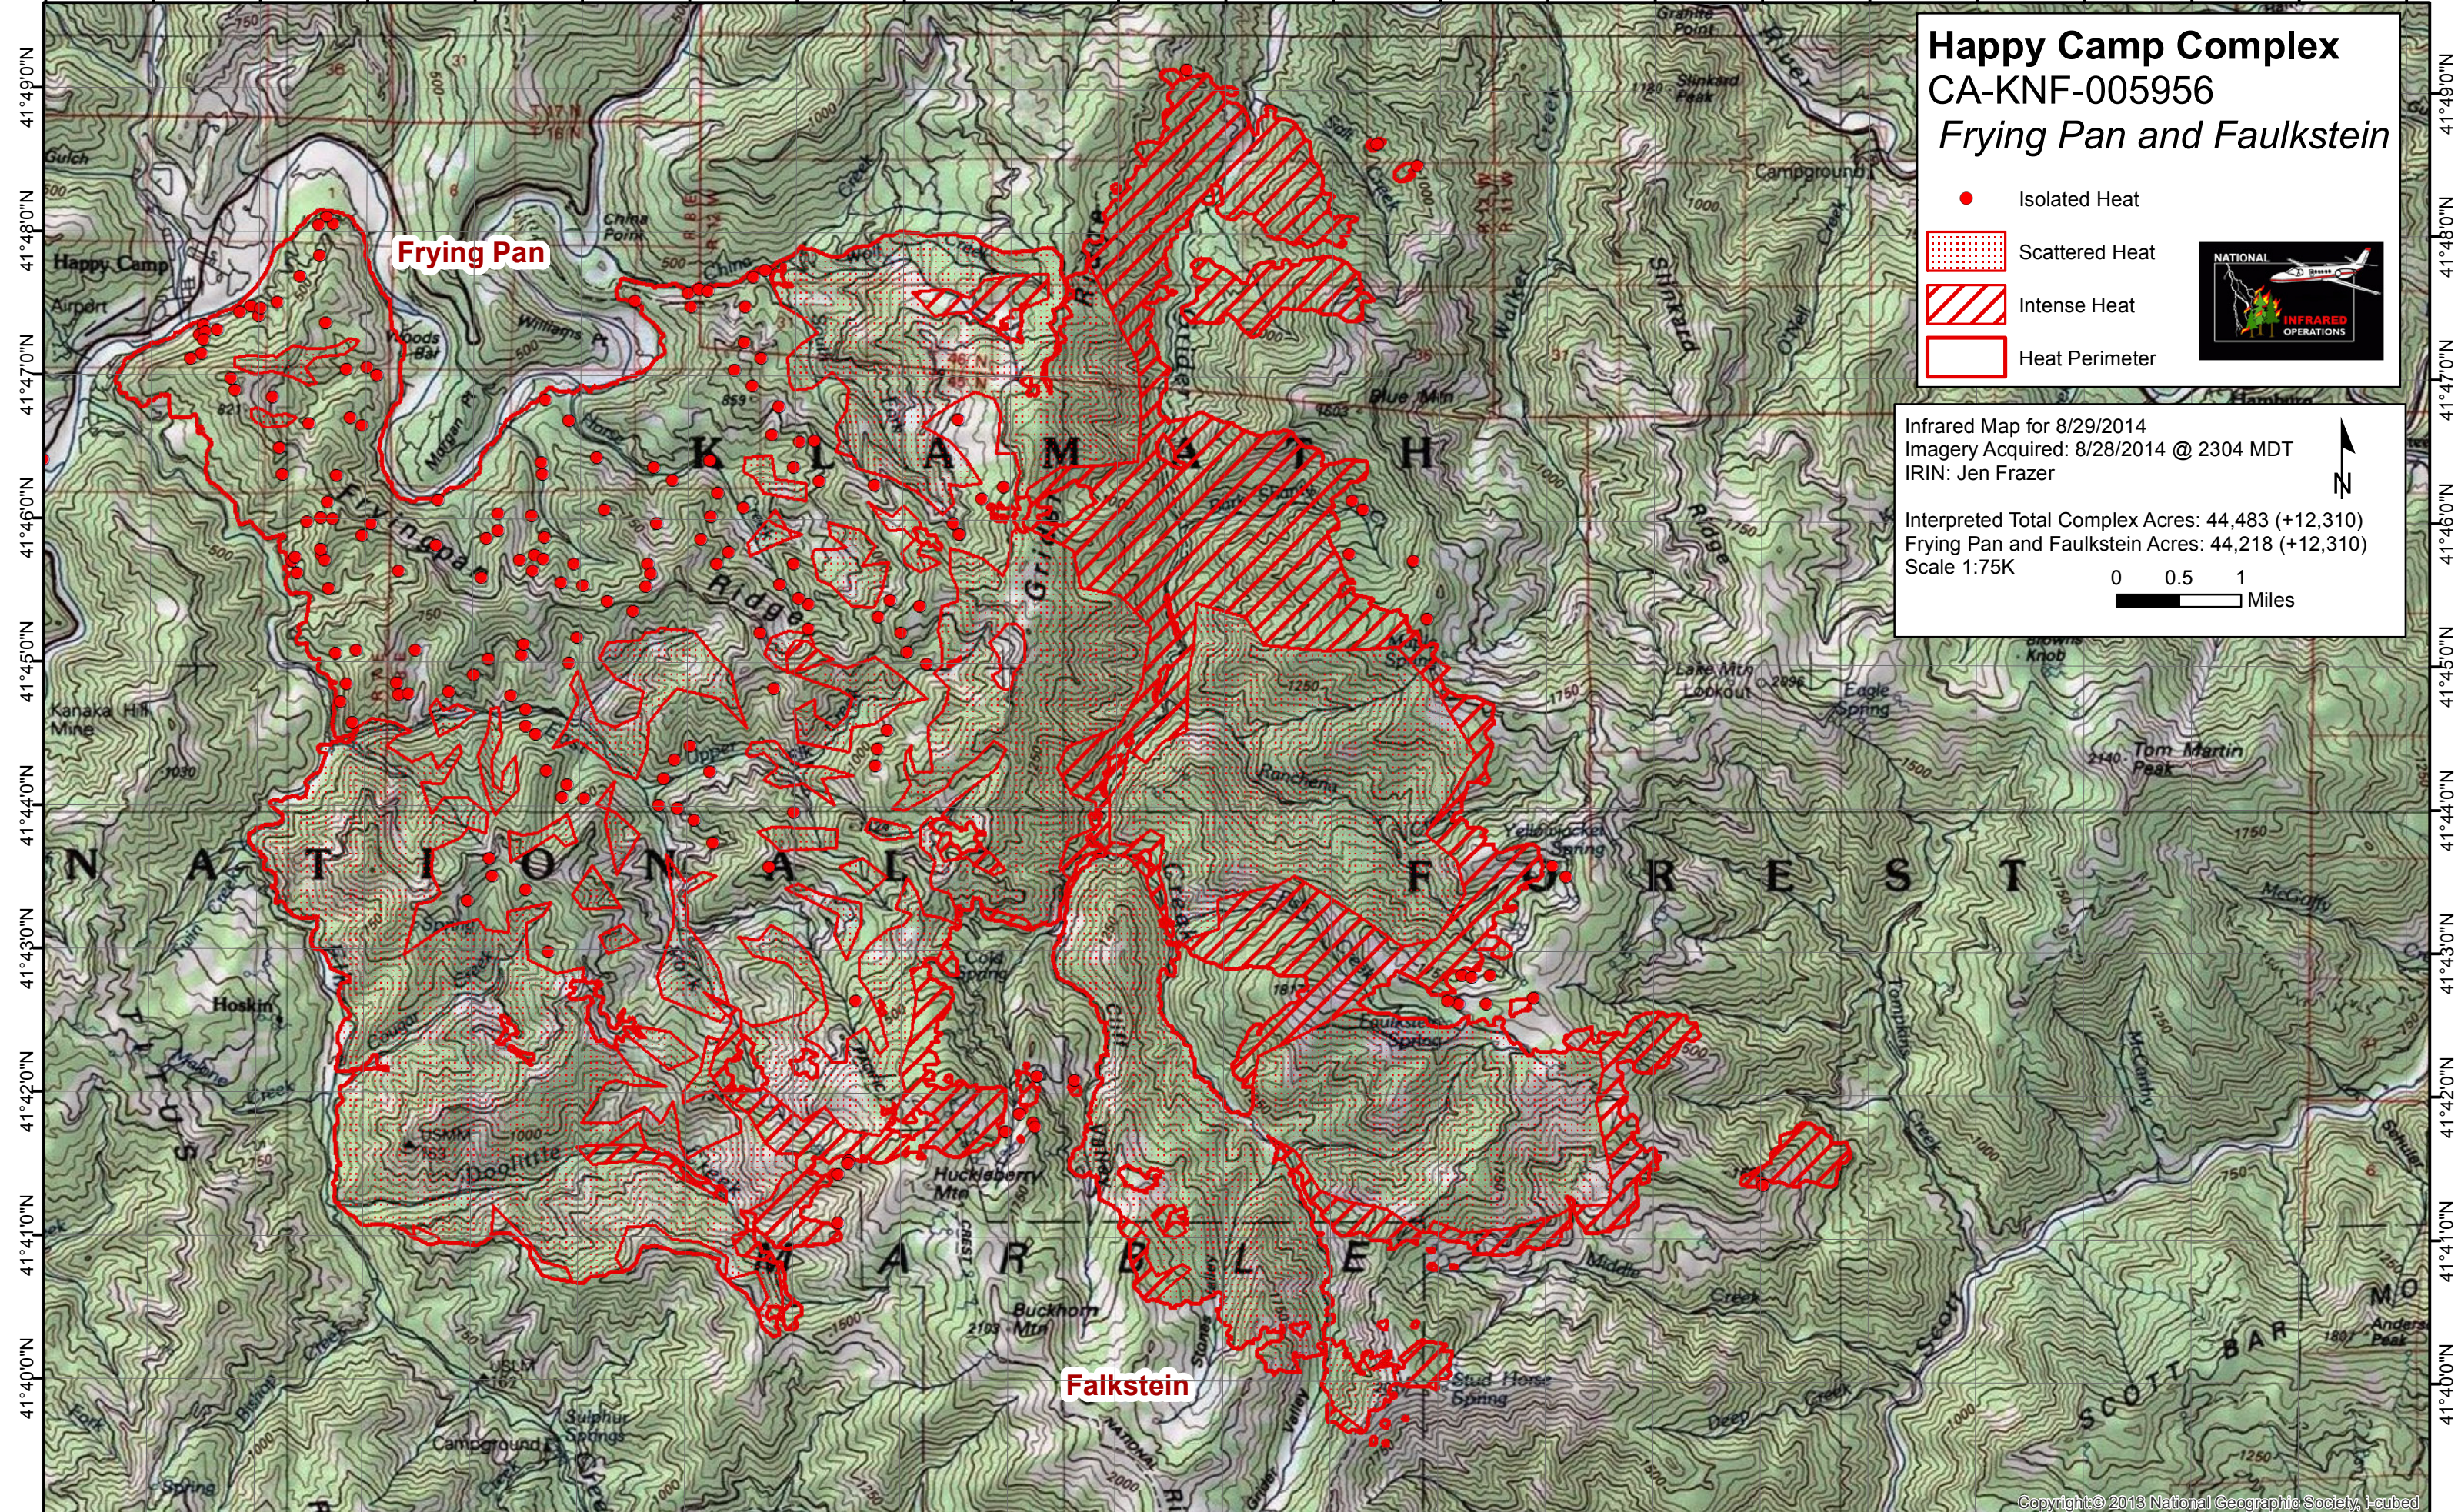

123°24'0"W 123°23'0"W 123°22'0"W 123°21'0"W 123°20'0"W 123°19'0"W 123°18'0"W 123°17'0"W 123°16'0"W 123°15'0"W 123°14'0"W 123°13'0"W 123°12'0"W 123°11'0"W 123°10'0"W 123°9'0"W 123°8'0"W 123°7'0"W 123°6'0"W 123°5'0"W 123°4'0"W 123°3'0"W 123°2'0"W

Happy Camp Complex
 CA-KNF-005956
Frying Pan and Faulkstein

- Isolated Heat
- Scattered Heat
- Intense Heat
- Heat Perimeter

Infrared Map for 8/29/2014
 Imagery Acquired: 8/28/2014 @ 2304 MDT
 IRIN: Jen Frazer

Interpreted Total Complex Acres: 44,483 (+12,310)
 Frying Pan and Faulkstein Acres: 44,218 (+12,310)
 Scale 1:75K

0 0.5 1
 Miles

123°23'0"W 123°22'0"W 123°21'0"W 123°20'0"W 123°19'0"W 123°18'0"W 123°17'0"W 123°16'0"W 123°15'0"W 123°14'0"W 123°13'0"W 123°12'0"W 123°11'0"W 123°10'0"W 123°9'0"W 123°8'0"W 123°7'0"W 123°6'0"W 123°5'0"W 123°4'0"W 123°3'0"W 123°2'0"W