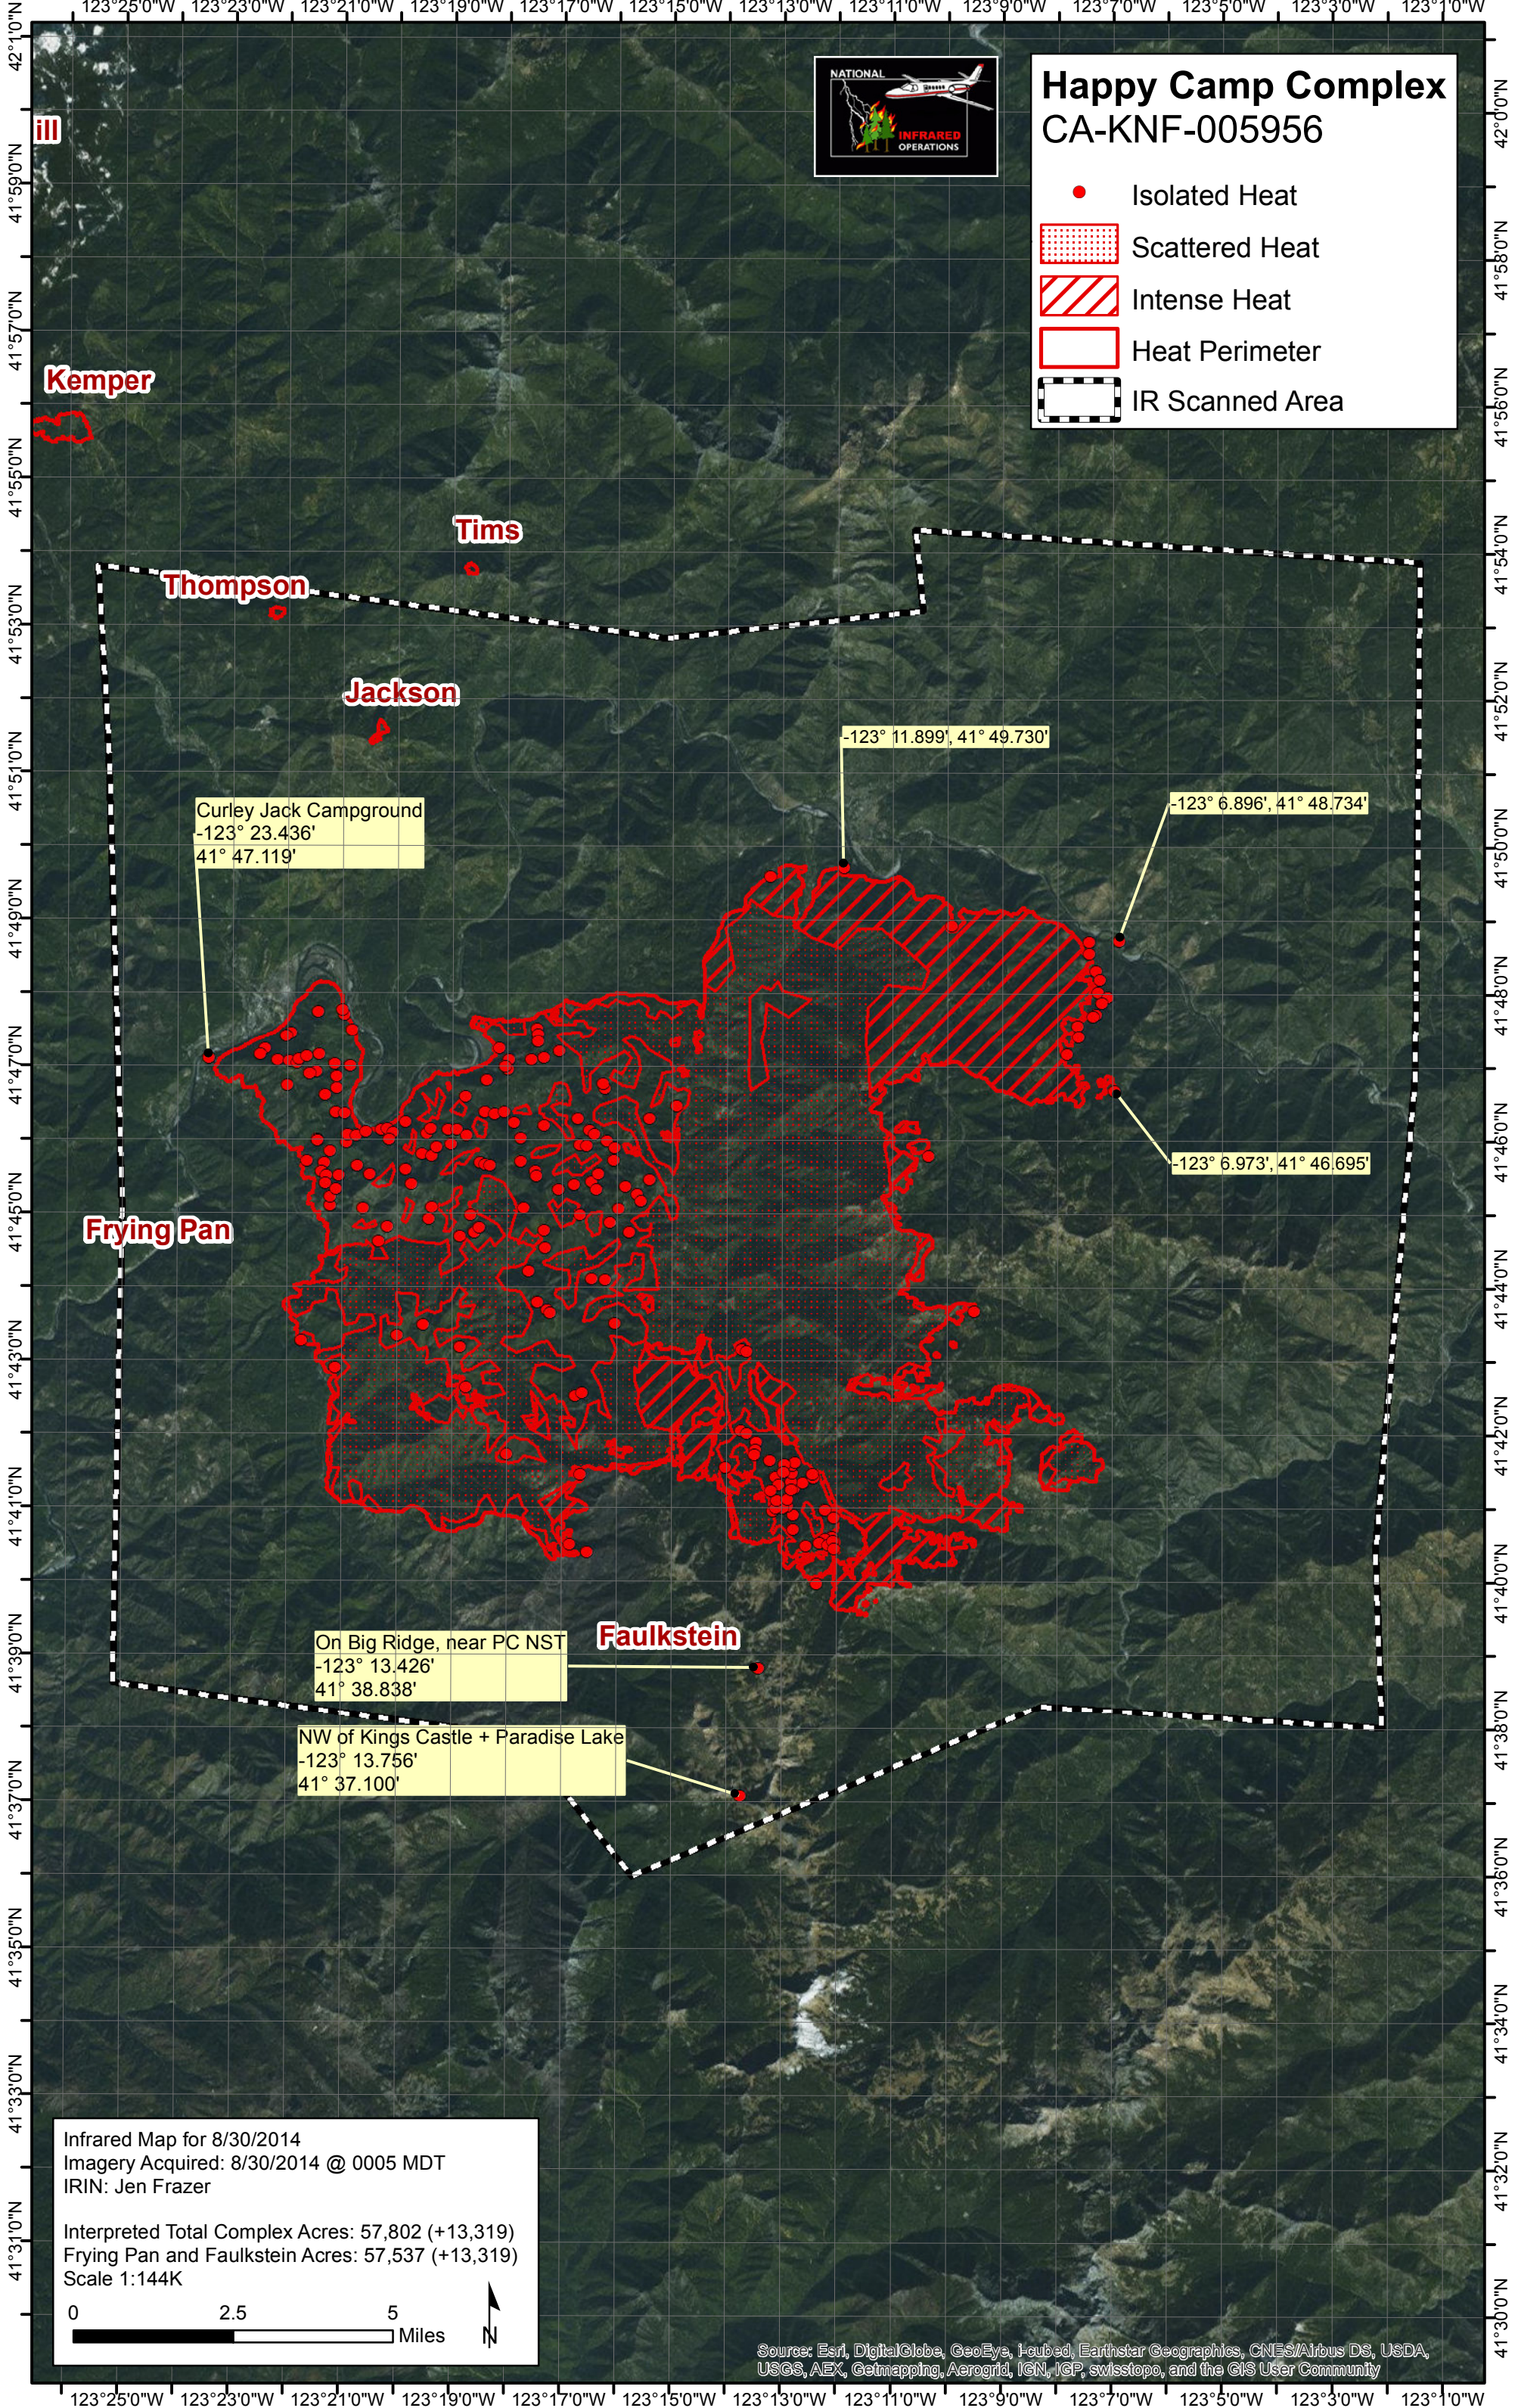

Happy Camp Complex CA-KNF-005956

- Isolated Heat
- Scattered Heat
- Intense Heat
- Heat Perimeter
- IR Scanned Area

Infrared Map for 8/30/2014
 Imagery Acquired: 8/30/2014 @ 0005 MDT
 IRIN: Jen Frazer

Interpreted Total Complex Acres: 57,802 (+13,319)
 Frying Pan and Faulkstein Acres: 57,537 (+13,319)
 Scale 1:144K

0 2.5 5 Miles

Source: Esri, DigitalGlobe, GeoEye, I-cubed, Earthstar Geographics, CNES/Airbus DS, USDA, USGS, AEX, Getmapping, Aerogrid, IGN, IGP, swisstopo, and the GIS User Community