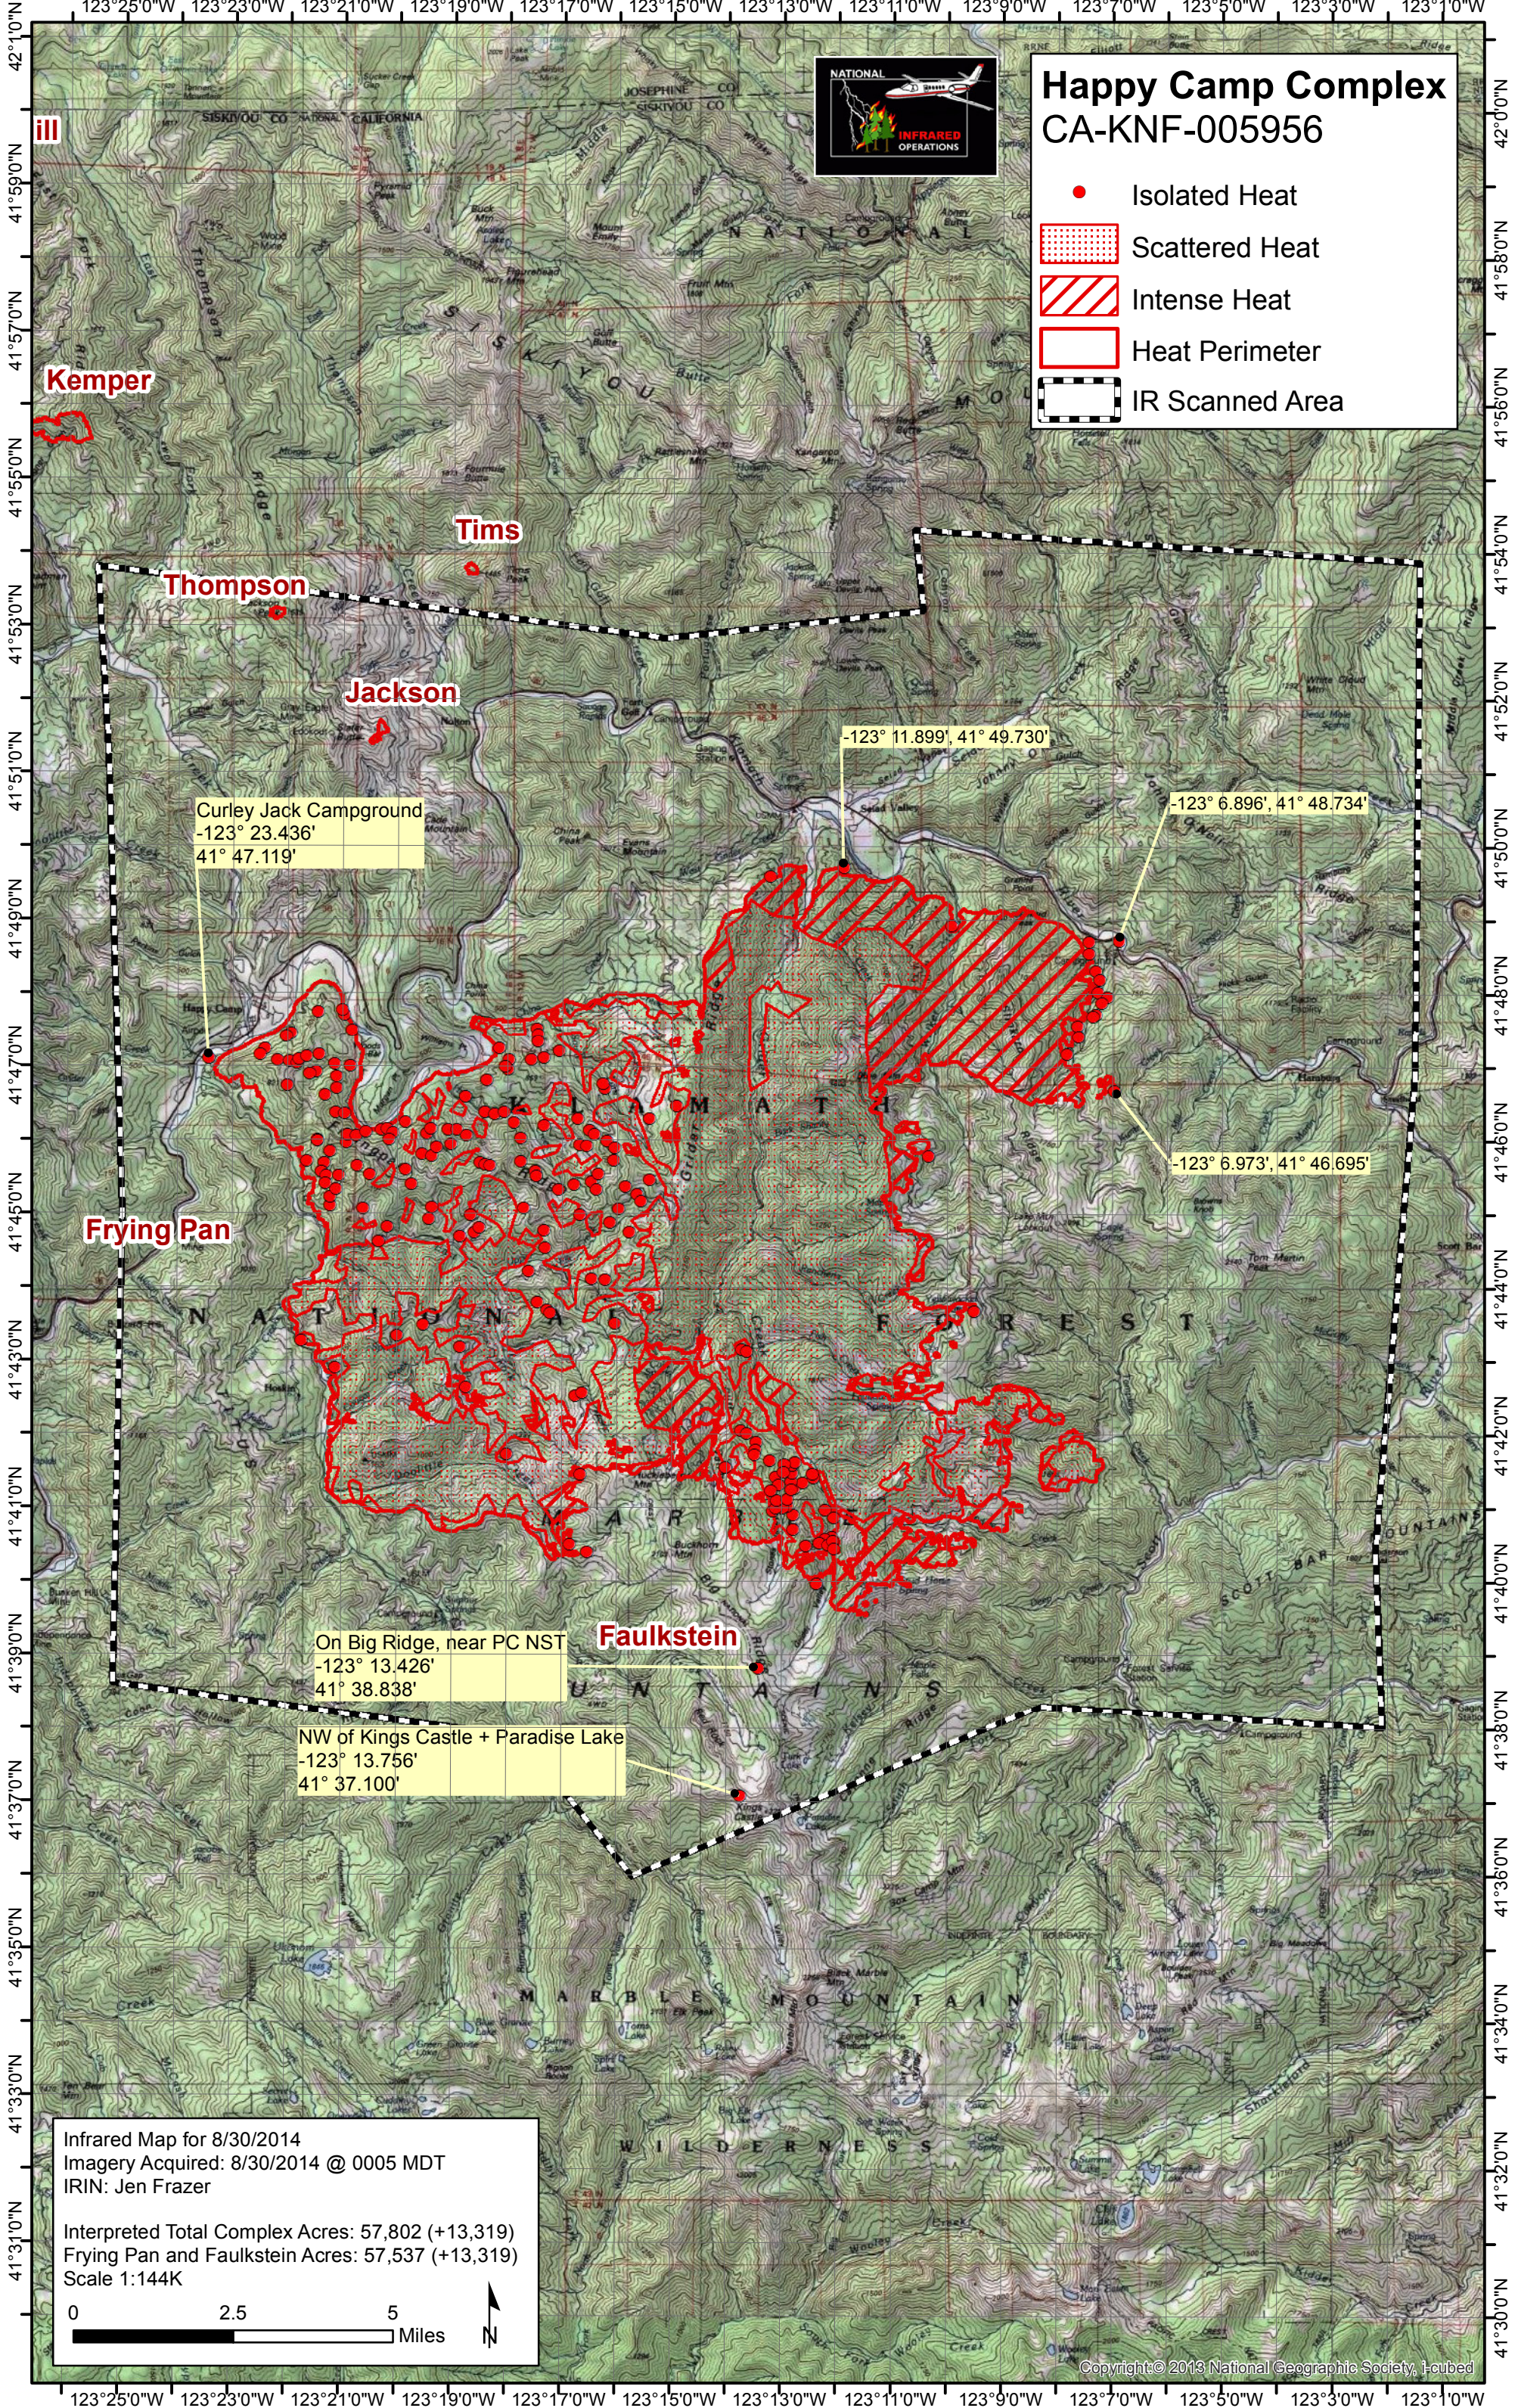

# Happy Camp Complex CA-KNF-005956

- Isolated Heat
- Scattered Heat
- Intense Heat
- Heat Perimeter
- IR Scanned Area

Curley Jack Campground  
-123° 23.436'  
41° 47.119'

-123° 11.899', 41° 49.730'

-123° 6.896', 41° 48.734'

-123° 6.973', 41° 46.695'

On Big Ridge, near PC NST  
-123° 13.426'  
41° 38.838'

NW of Kings Castle + Paradise Lake  
-123° 13.756'  
41° 37.100'

Infrared Map for 8/30/2014  
Imagery Acquired: 8/30/2014 @ 0005 MDT  
IRIN: Jen Frazer

Interpreted Total Complex Acres: 57,802 (+13,319)  
Frying Pan and Faulkstein Acres: 57,537 (+13,319)  
Scale 1:144K