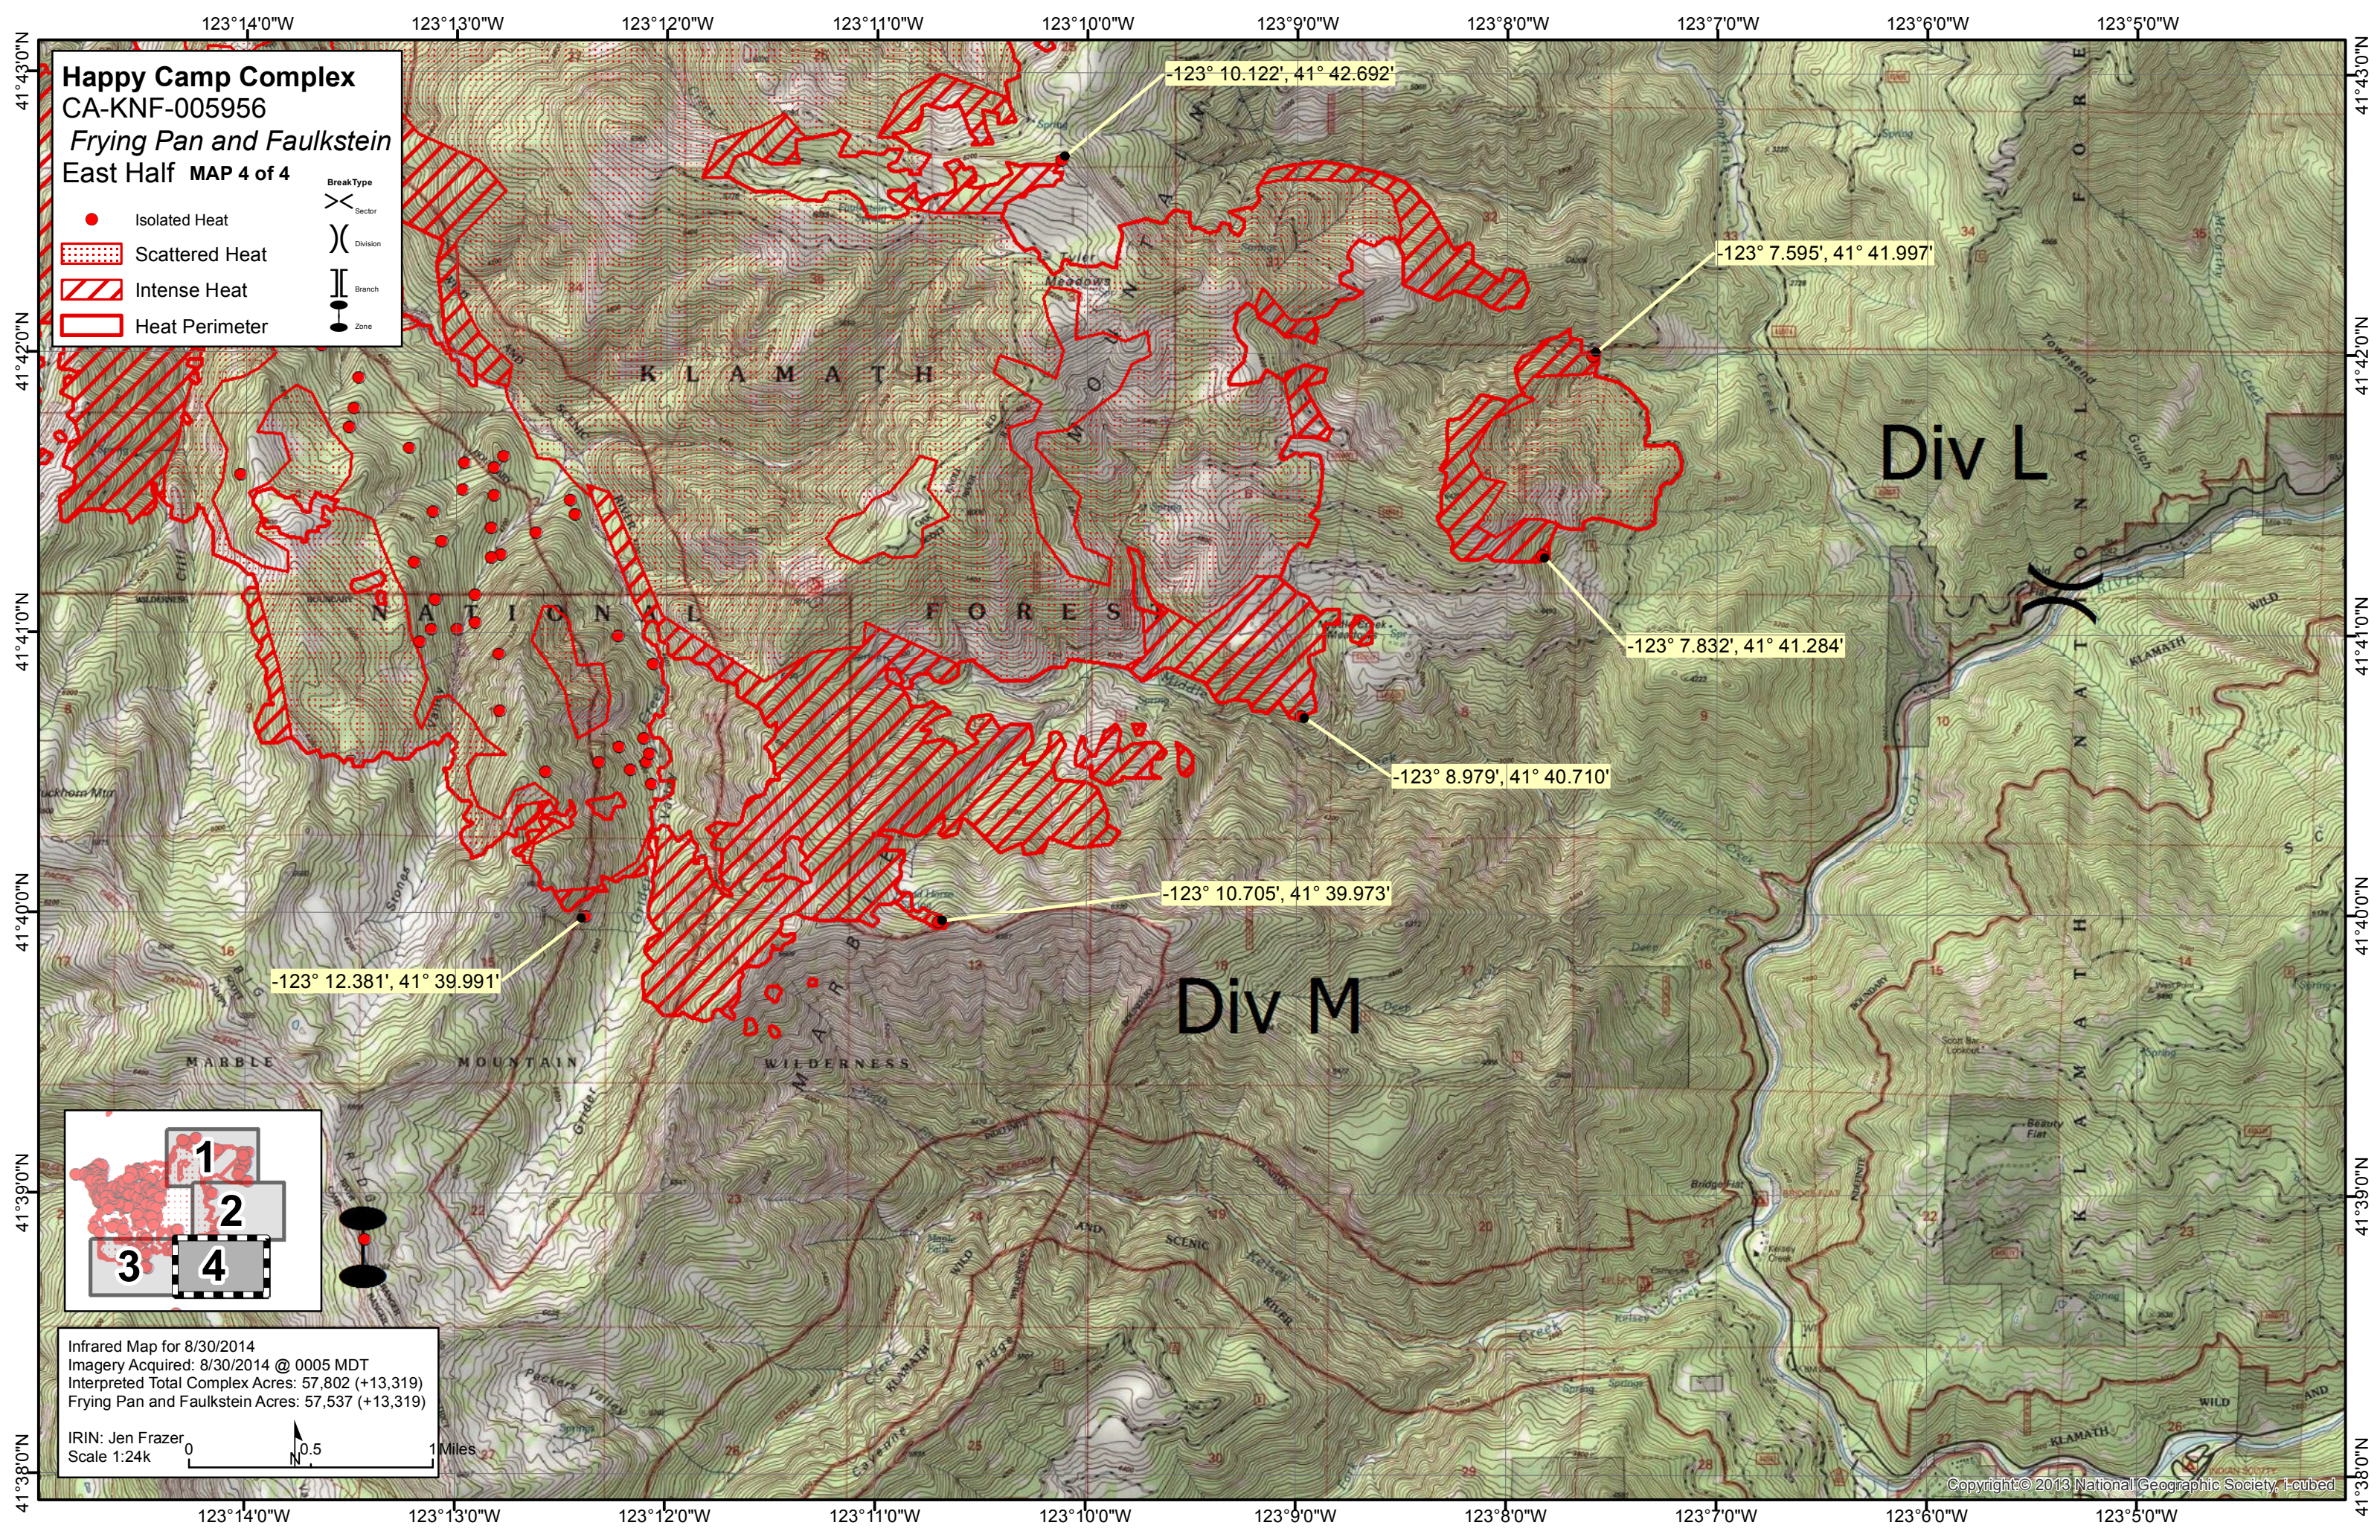

Infrared Map for 8/30/2014  
 Imagery Acquired: 8/30/2014 @ 0005 MDT  
 Interpreted Total Complex Acres: 57,802 (+13,319)  
 Frying Pan and Faulkstein Acres: 57,537 (+13,319)

IRIN: Jen Frazer  
 Scale 1:24k

Div L

Infrared Map for 8/30/2014  
Imagery Acquired: 8/30/2014 @ 0005 MDT  
Interpreted Total Complex Acres: 57,802 (+13,319)  
Frying Pan and Faulkstein Acres: 57,537 (+13,319)

IRIN: Jen Frazer  
Scale 1:24k

-123° 10.122', 41° 42.692'

-123° 7.595', 41° 41.997'

-123° 7.832', 41° 41.284'

-123° 8.979', 41° 40.710'

-123° 10.705', 41° 39.973'

-123° 12.381', 41° 39.991'

Infrared Map for 8/30/2014  
 Imagery Acquired: 8/30/2014 @ 0005 MDT  
 Interpreted Total Complex Acres: 57,802 (+13,319)  
 Frying Pan and Faulkstein Acres: 57,537 (+13,319)