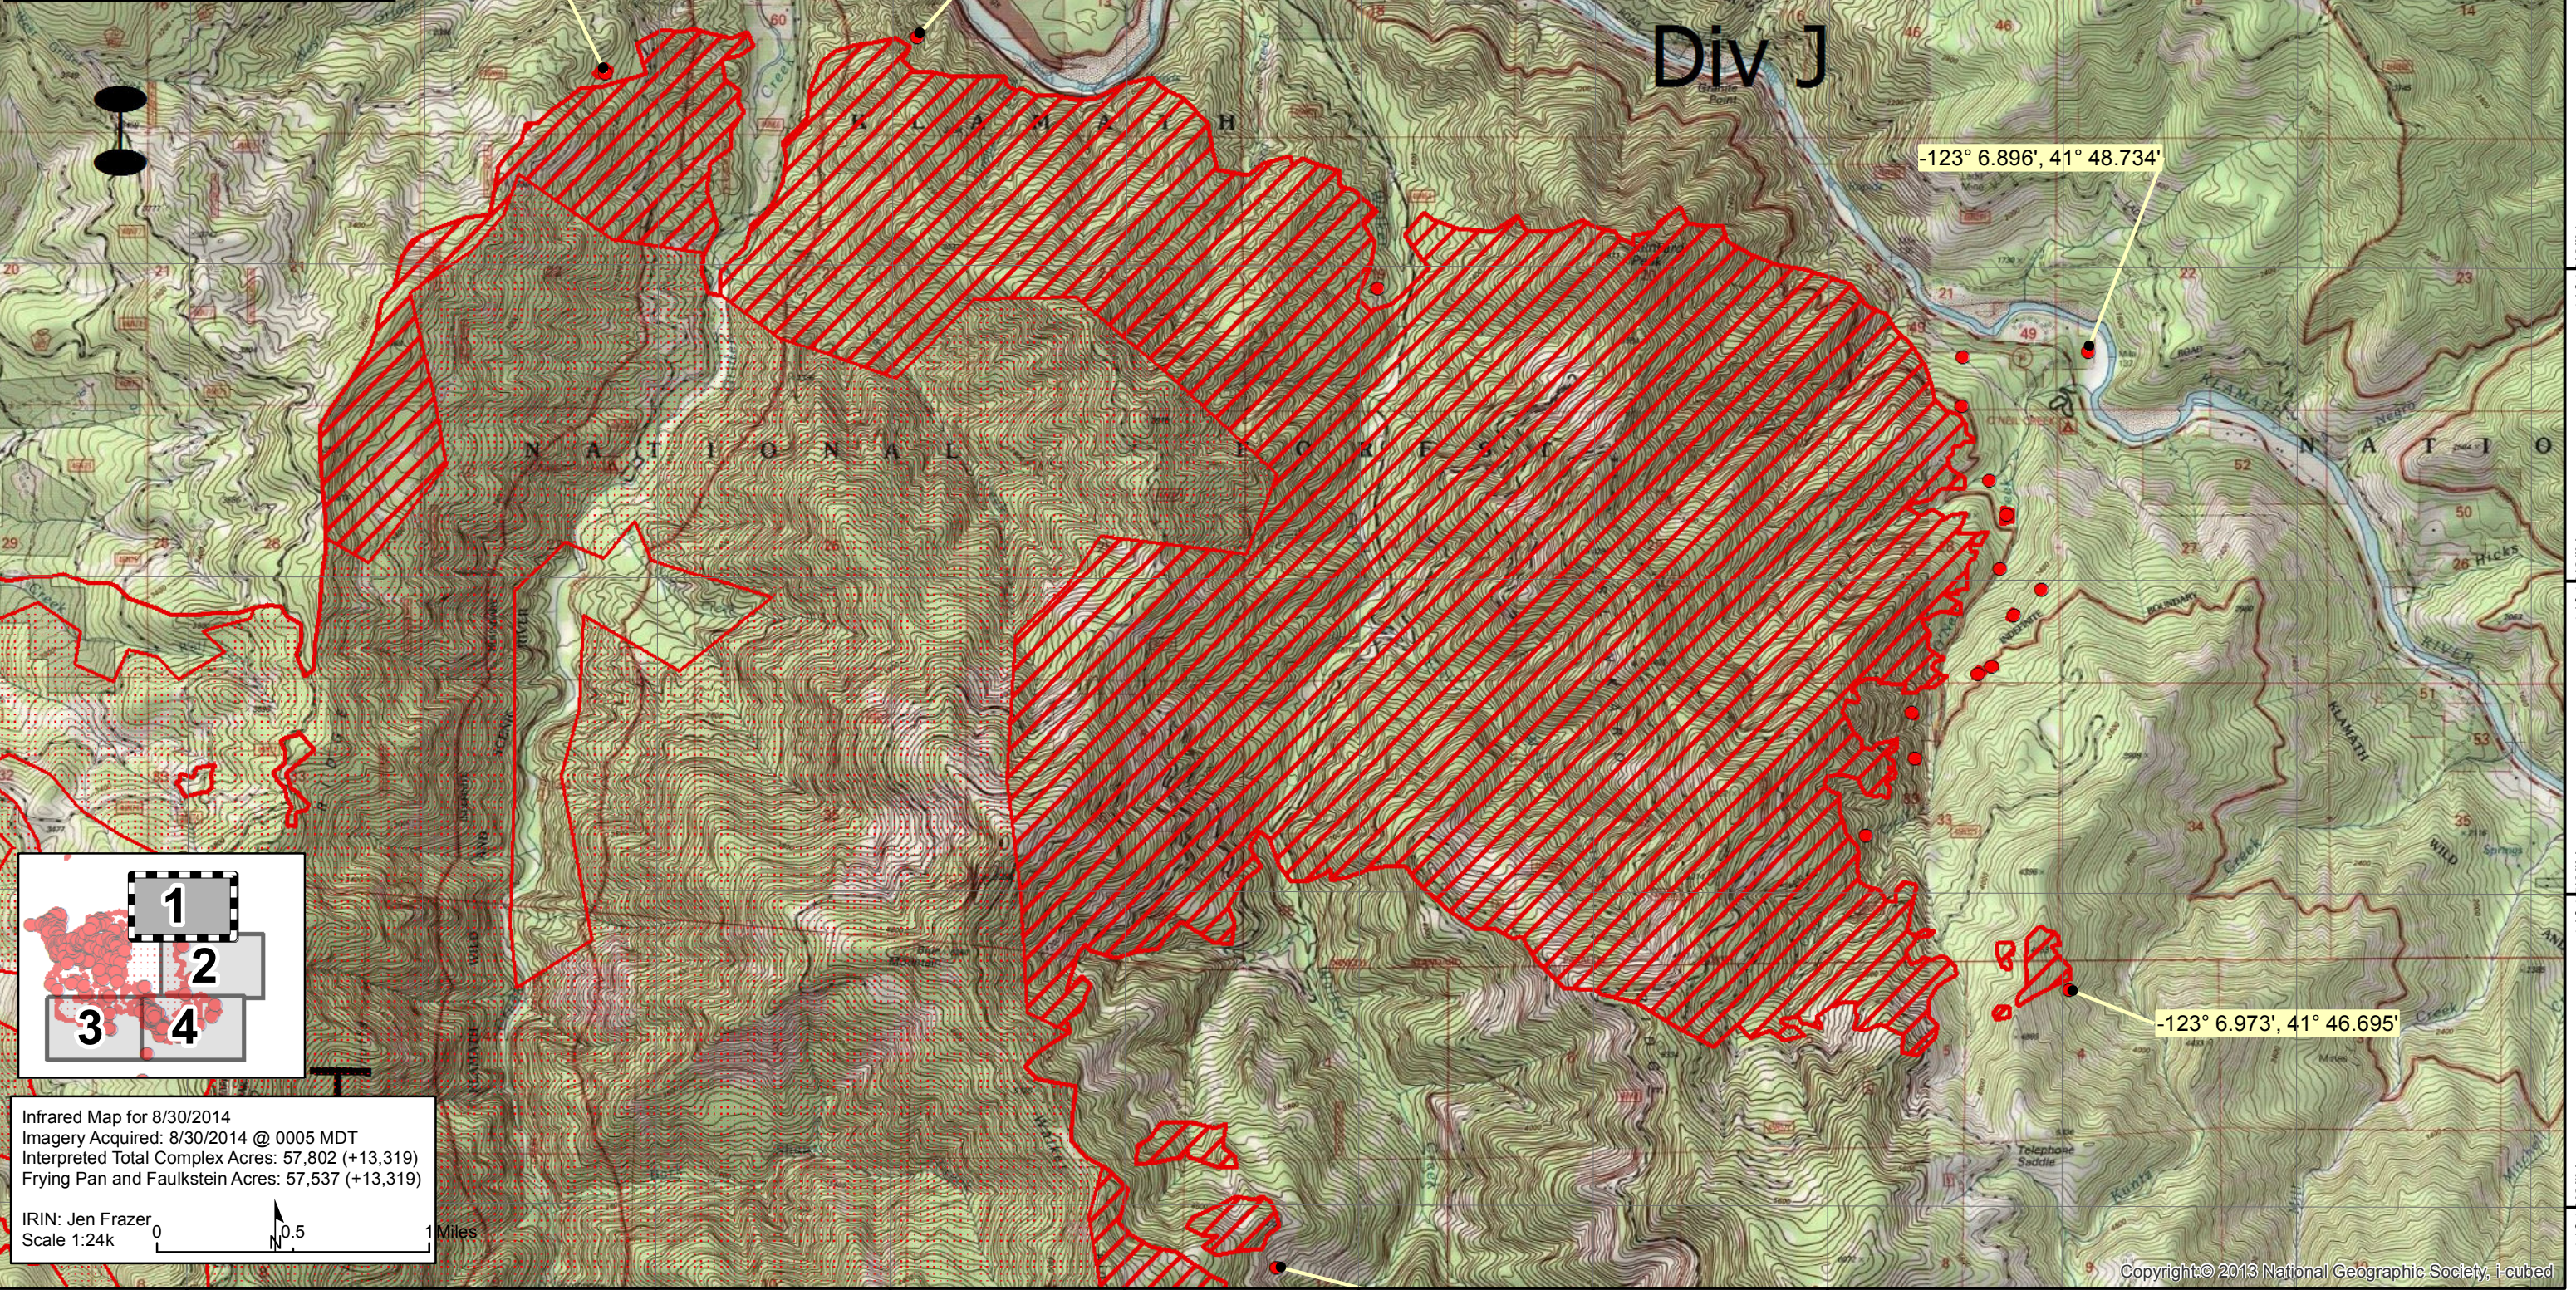

123°15'0"W 123°14'0"W 123°13'0"W 123°12'0"W 123°11'0"W 123°10'0"W 123°9'0"W 123°8'0"W 123°7'0"W 123°6'0"W 123°5'0"W

**Happy Camp Complex**  
 CA-KNF-005956  
*Frying Pan and Faulkstein*  
 East Half MAP 1 of 4

Infrared Map for 8/30/2014  
 Imagery Acquired: 8/30/2014 @ 0005 MDT  
 Interpreted Total Complex Acres: 57,802 (+13,319)  
 Frying Pan and Faulkstein Acres: 57,537 (+13,319)

IRIN: Jen Frazer  
 Scale 1:24k

Div L

Infrared Map for 8/30/2014  
Imagery Acquired: 8/30/2014 @ 0005 MDT  
Interpreted Total Complex Acres: 57,802 (+13,319)  
Frying Pan and Faulkstein Acres: 57,537 (+13,319)

IRIN: Jen Frazer  
Scale 1:24k