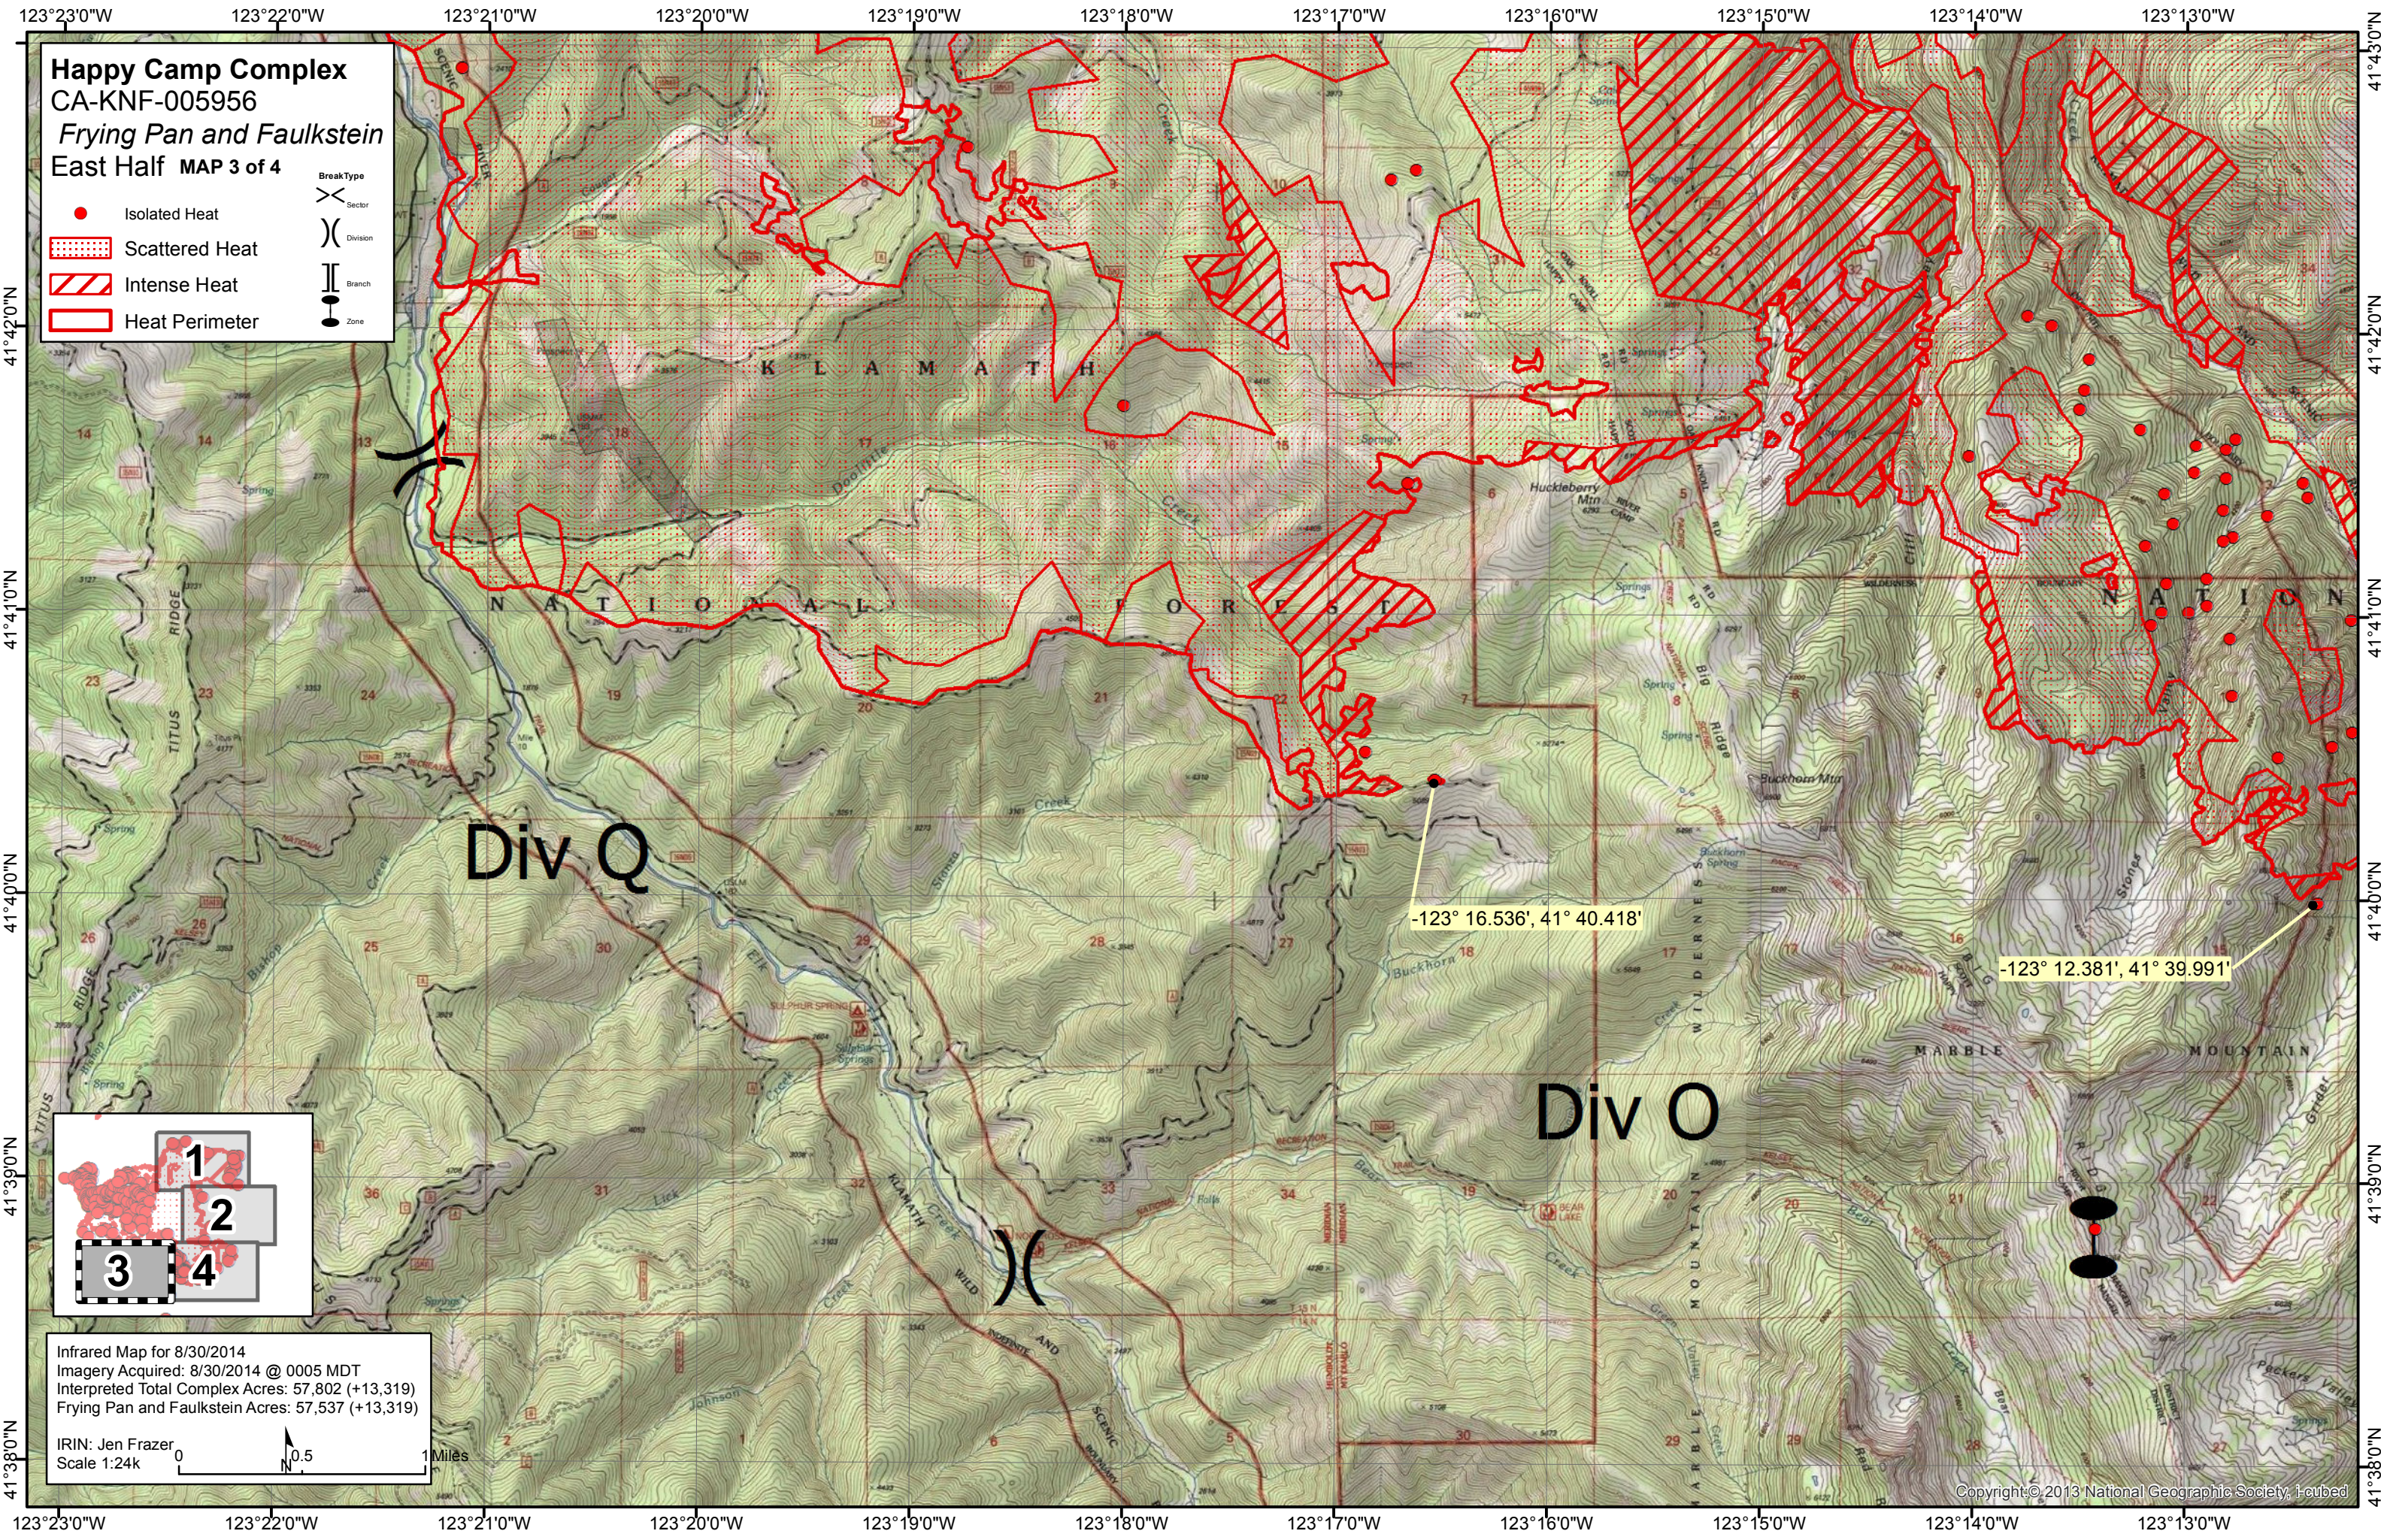

Infrared Map for 8/30/2014  
 Imagery Acquired: 8/30/2014 @ 0005 MDT  
 Interpreted Total Complex Acres: 57,802 (+13,319)  
 Frying Pan and Faulkstein Acres: 57,537 (+13,319)

IRIN: Jen Frazer  
 Scale 1:24k

Div L

Infrared Map for 8/30/2014  
Imagery Acquired: 8/30/2014 @ 0005 MDT  
Interpreted Total Complex Acres: 57,802 (+13,319)  
Frying Pan and Faulkstein Acres: 57,537 (+13,319)

IRIN: Jen Frazer  
Scale 1:24k

-123° 10.122', 41° 42.692'

-123° 7.595', 41° 41.997'

-123° 7.832', 41° 41.284'

-123° 8.979', 41° 40.710'

-123° 10.705', 41° 39.973'

-123° 12.381', 41° 39.991'

Infrared Map for 8/30/2014  
 Imagery Acquired: 8/30/2014 @ 0005 MDT  
 Interpreted Total Complex Acres: 57,802 (+13,319)  
 Frying Pan and Faulkstein Acres: 57,537 (+13,319)