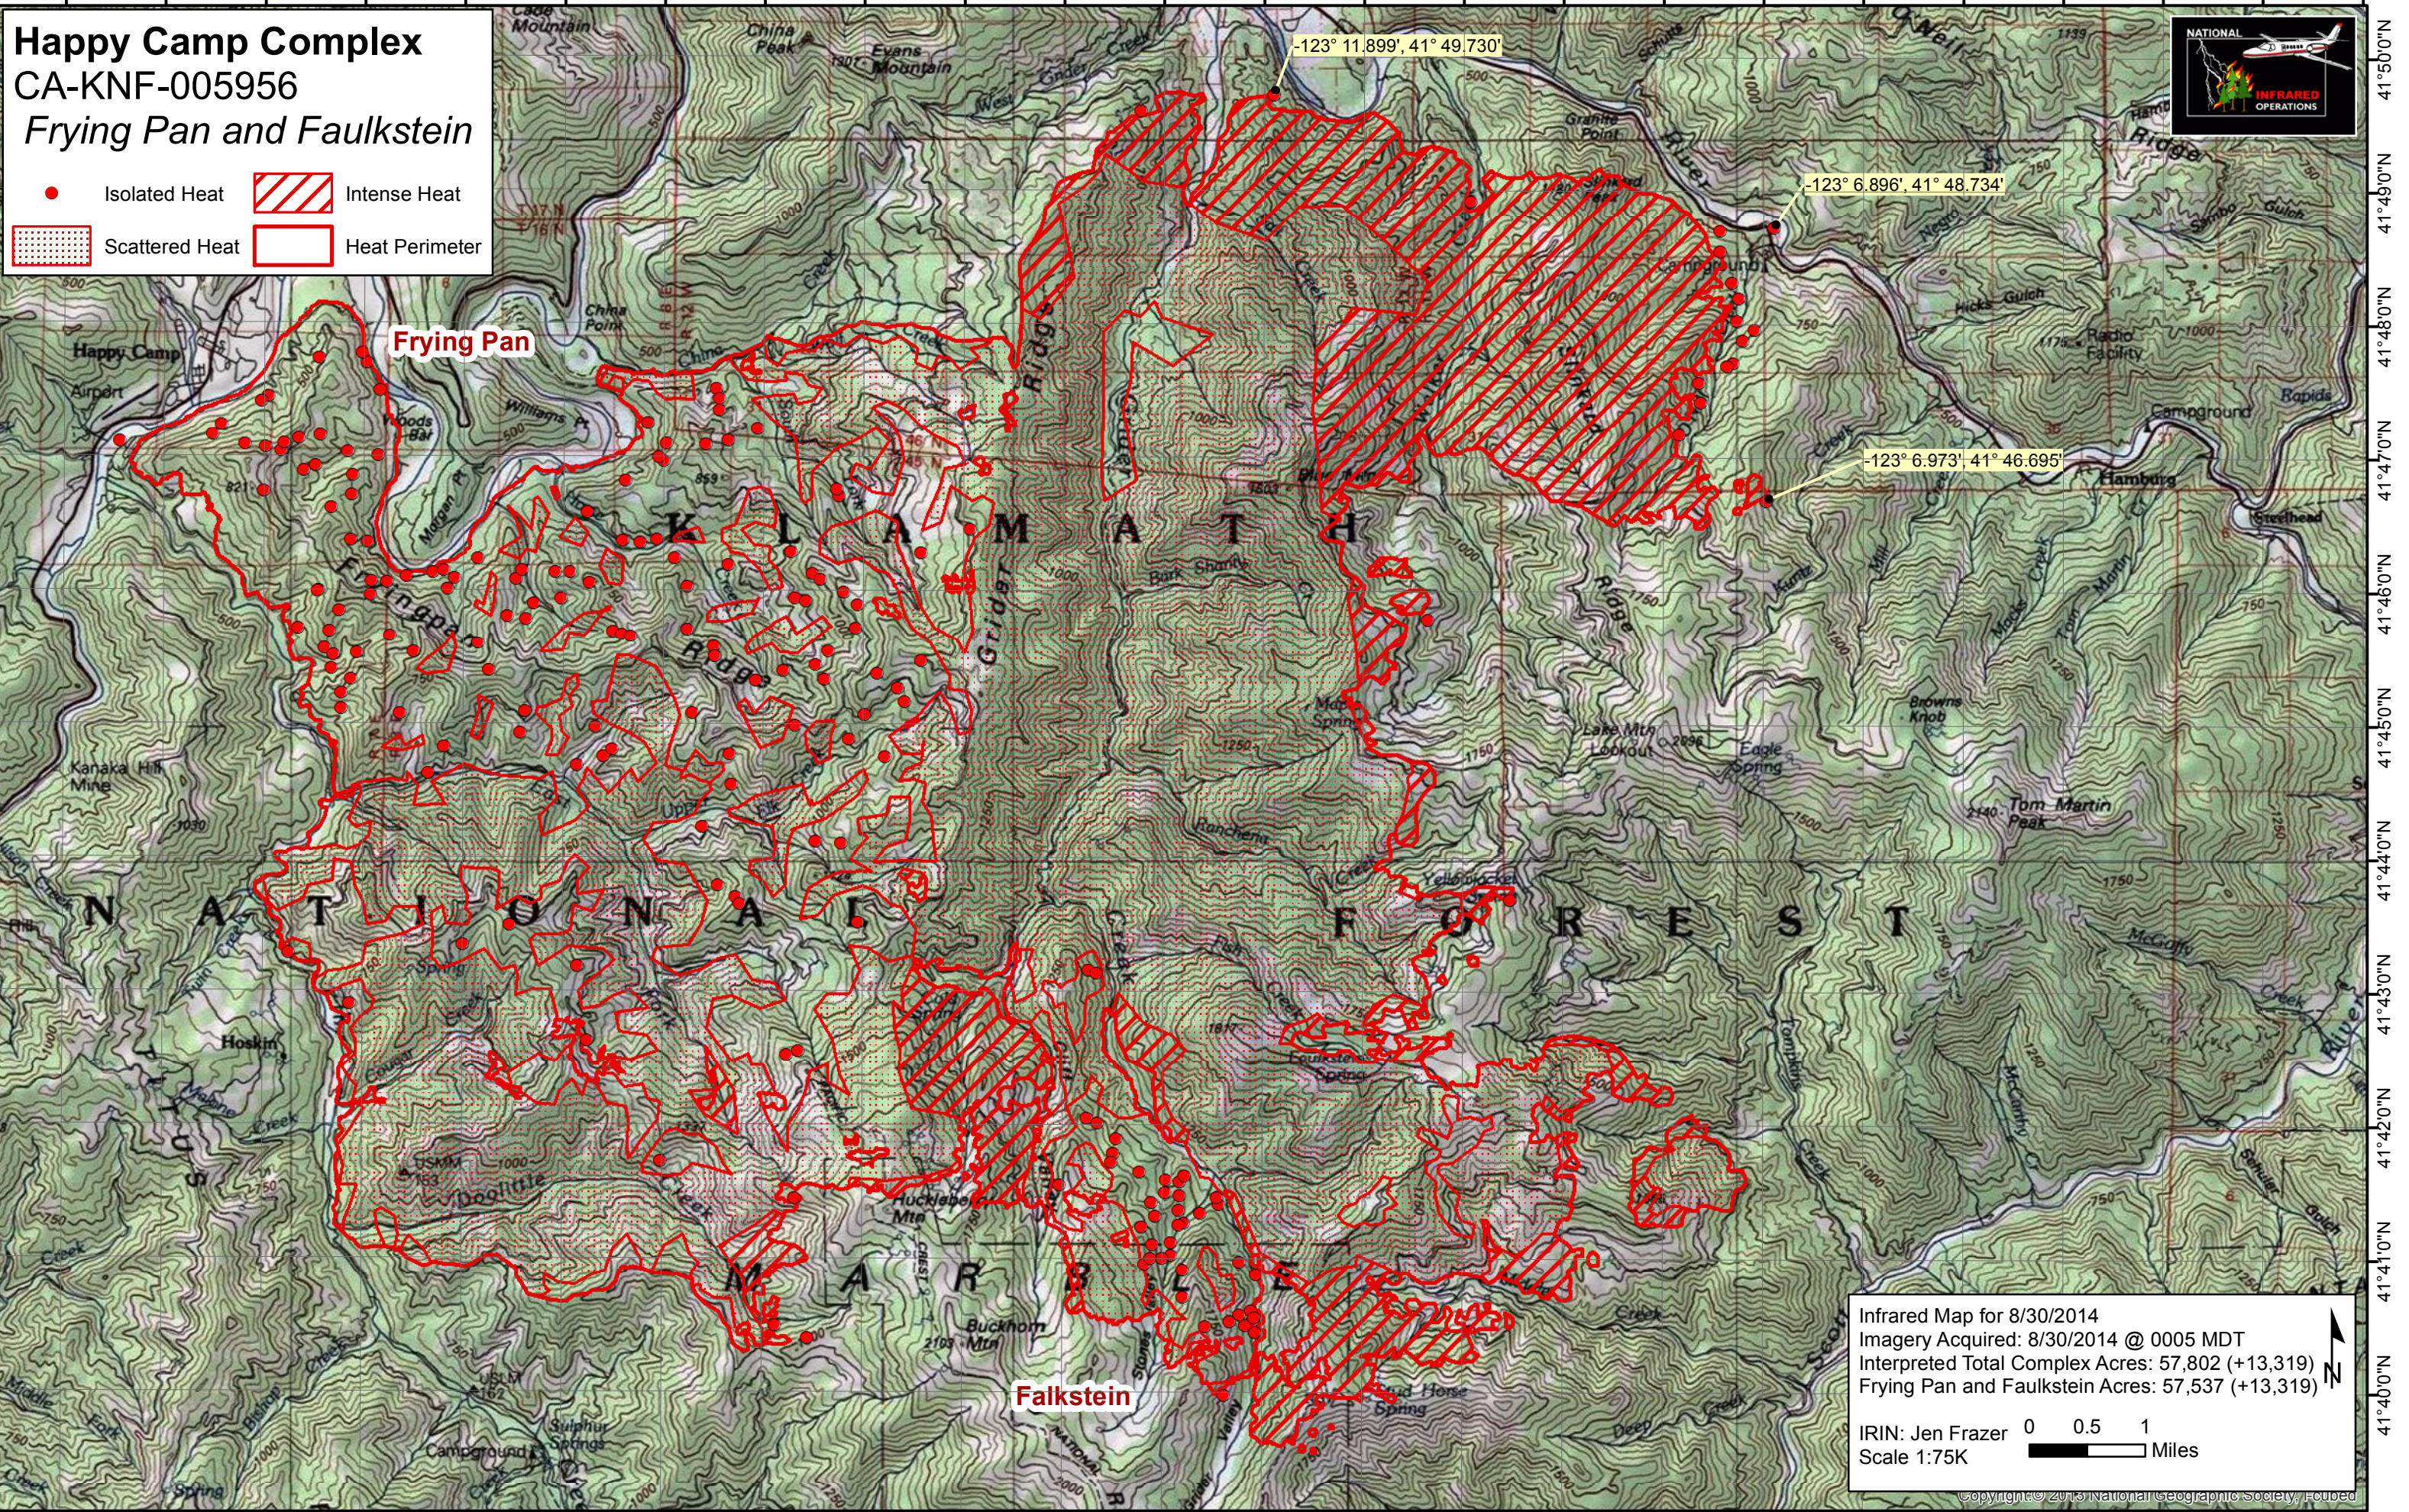

123°24'0"W 123°22'0"W 123°20'0"W 123°18'0"W 123°16'0"W 123°14'0"W 123°12'0"W 123°10'0"W 123°9'0"W 123°8'0"W 123°7'0"W 123°6'0"W 123°5'0"W 123°4'0"W 123°3'0"W 123°2'0"W 123°1'0"W

Happy Camp Complex CA-KNF-005956 *Frying Pan and Faulkstein*

- Isolated Heat
- ▨ Intense Heat
- ▤ Scattered Heat
- Heat Perimeter

Infrared Map for 8/30/2014
 Imagery Acquired: 8/30/2014 @ 0005 MDT
 Interpreted Total Complex Acres: 57,802 (+13,319)
 Frying Pan and Faulkstein Acres: 57,537 (+13,319)

IRIN: Jen Frazer

Scale 1:75K

0 0.5 1 Miles

123°24'0"W 123°22'0"W 123°20'0"W 123°18'0"W 123°16'0"W 123°14'0"W 123°12'0"W 123°10'0"W 123°9'0"W 123°8'0"W 123°7'0"W 123°6'0"W 123°5'0"W 123°4'0"W 123°3'0"W 123°2'0"W 123°1'0"W