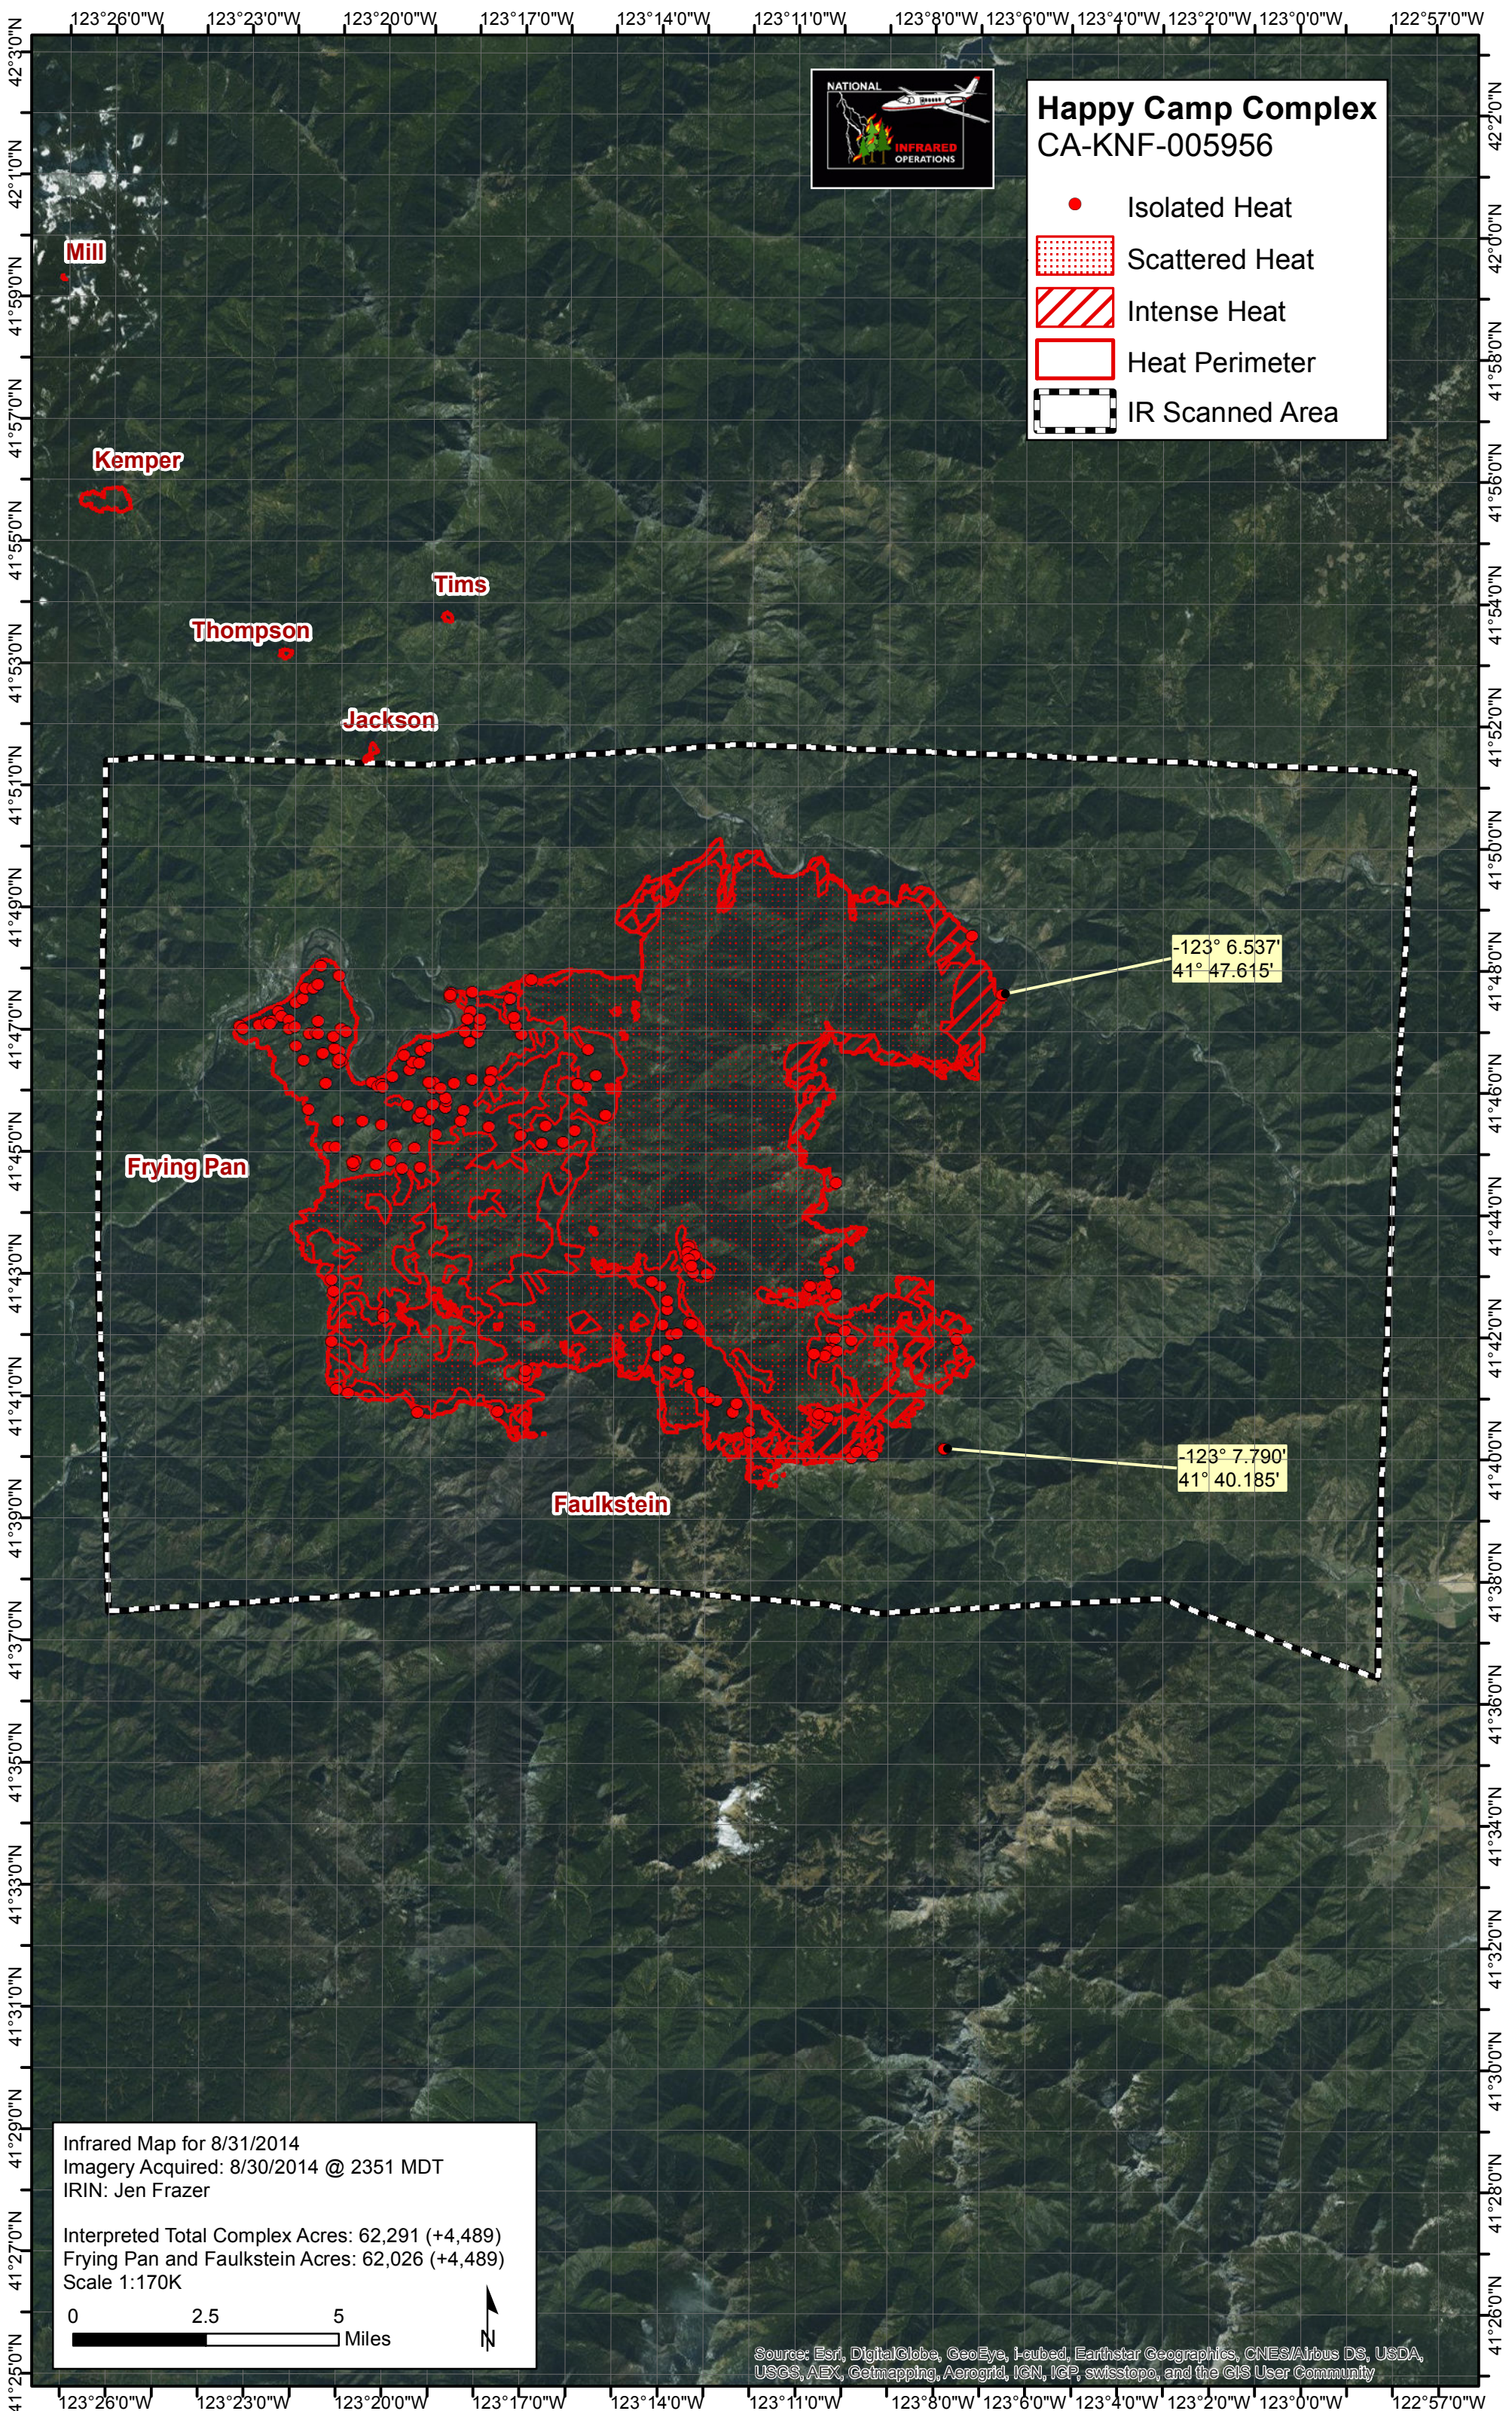

Happy Camp Complex CA-KNF-005956

- Isolated Heat
- Scattered Heat
- Intense Heat
- Heat Perimeter
- IR Scanned Area

Infrared Map for 8/31/2014
 Imagery Acquired: 8/30/2014 @ 2351 MDT
 IRIN: Jen Frazer

Interpreted Total Complex Acres: 62,291 (+4,489)
 Frying Pan and Faulkstein Acres: 62,026 (+4,489)
 Scale 1:170K

0 2.5 5 Miles

Source: Esri, DigitalGlobe, GeoEye, I-cubed, Earthstar Geographics, CNES/Airbus DS, USDA, USGS, AEX, Getmapping, Aerogrid, IGN, IGP, swisstopo, and the GIS User Community