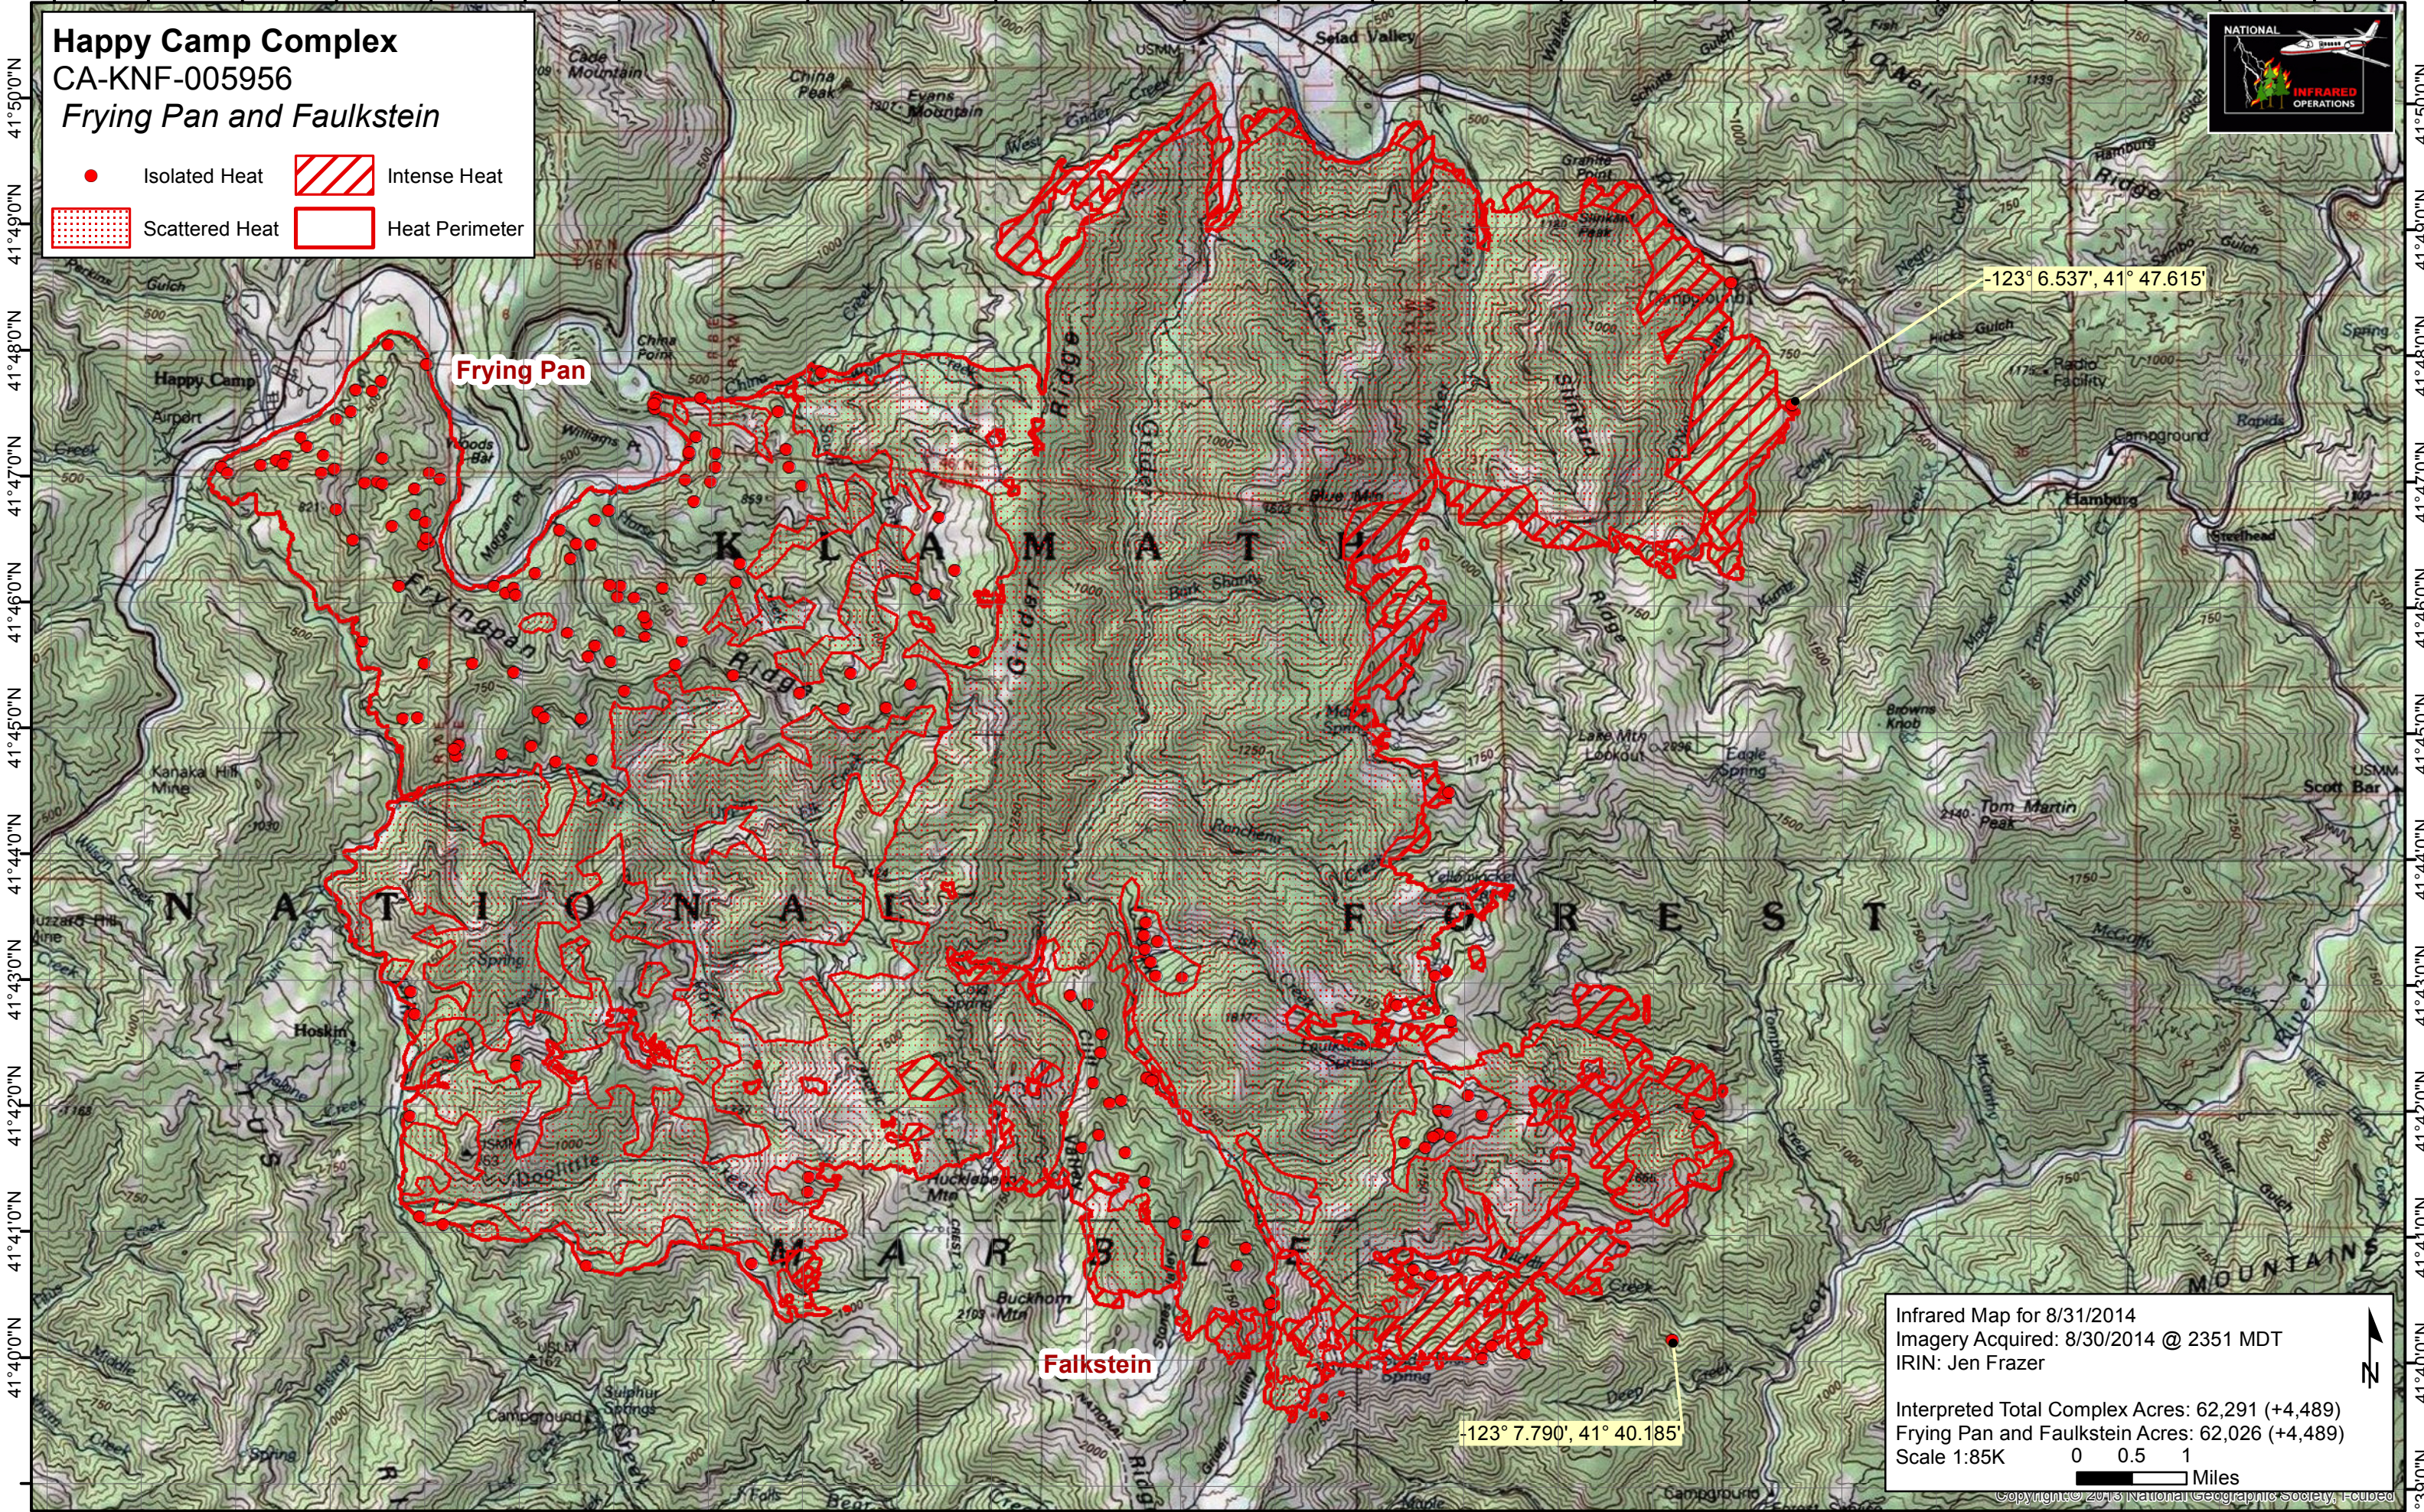

123°25'0"W 123°23'0"W 123°21'0"W 123°19'0"W 123°17'0"W 123°15'0"W 123°13'0"W 123°11'0"W 123°9'0"W 123°8'0"W 123°7'0"W 123°6'0"W 123°5'0"W 123°4'0"W 123°3'0"W 123°2'0"W 123°1'0"W

# Happy Camp Complex CA-KNF-005956 Frying Pan and Faulkstein

- Isolated Heat
- ▨ Intense Heat
- ▤ Scattered Heat
- Heat Perimeter

**Frying Pan**

**Falkstein**

-123° 6.537', 41° 47.615'

-123° 7.790', 41° 40.185'

Infrared Map for 8/31/2014  
 Imagery Acquired: 8/30/2014 @ 2351 MDT  
 IRIN: Jen Frazer

Interpreted Total Complex Acres: 62,291 (+4,489)  
 Frying Pan and Faulkstein Acres: 62,026 (+4,489)  
 Scale 1:85K 0 0.5 1 Miles

Copyright © 2013 National Geographic Society, Inc.

123°25'0"W 123°23'0"W 123°21'0"W 123°19'0"W 123°17'0"W 123°15'0"W 123°13'0"W 123°11'0"W 123°9'0"W 123°8'0"W 123°7'0"W 123°6'0"W 123°5'0"W 123°4'0"W 123°3'0"W 123°2'0"W 123°1'0"W