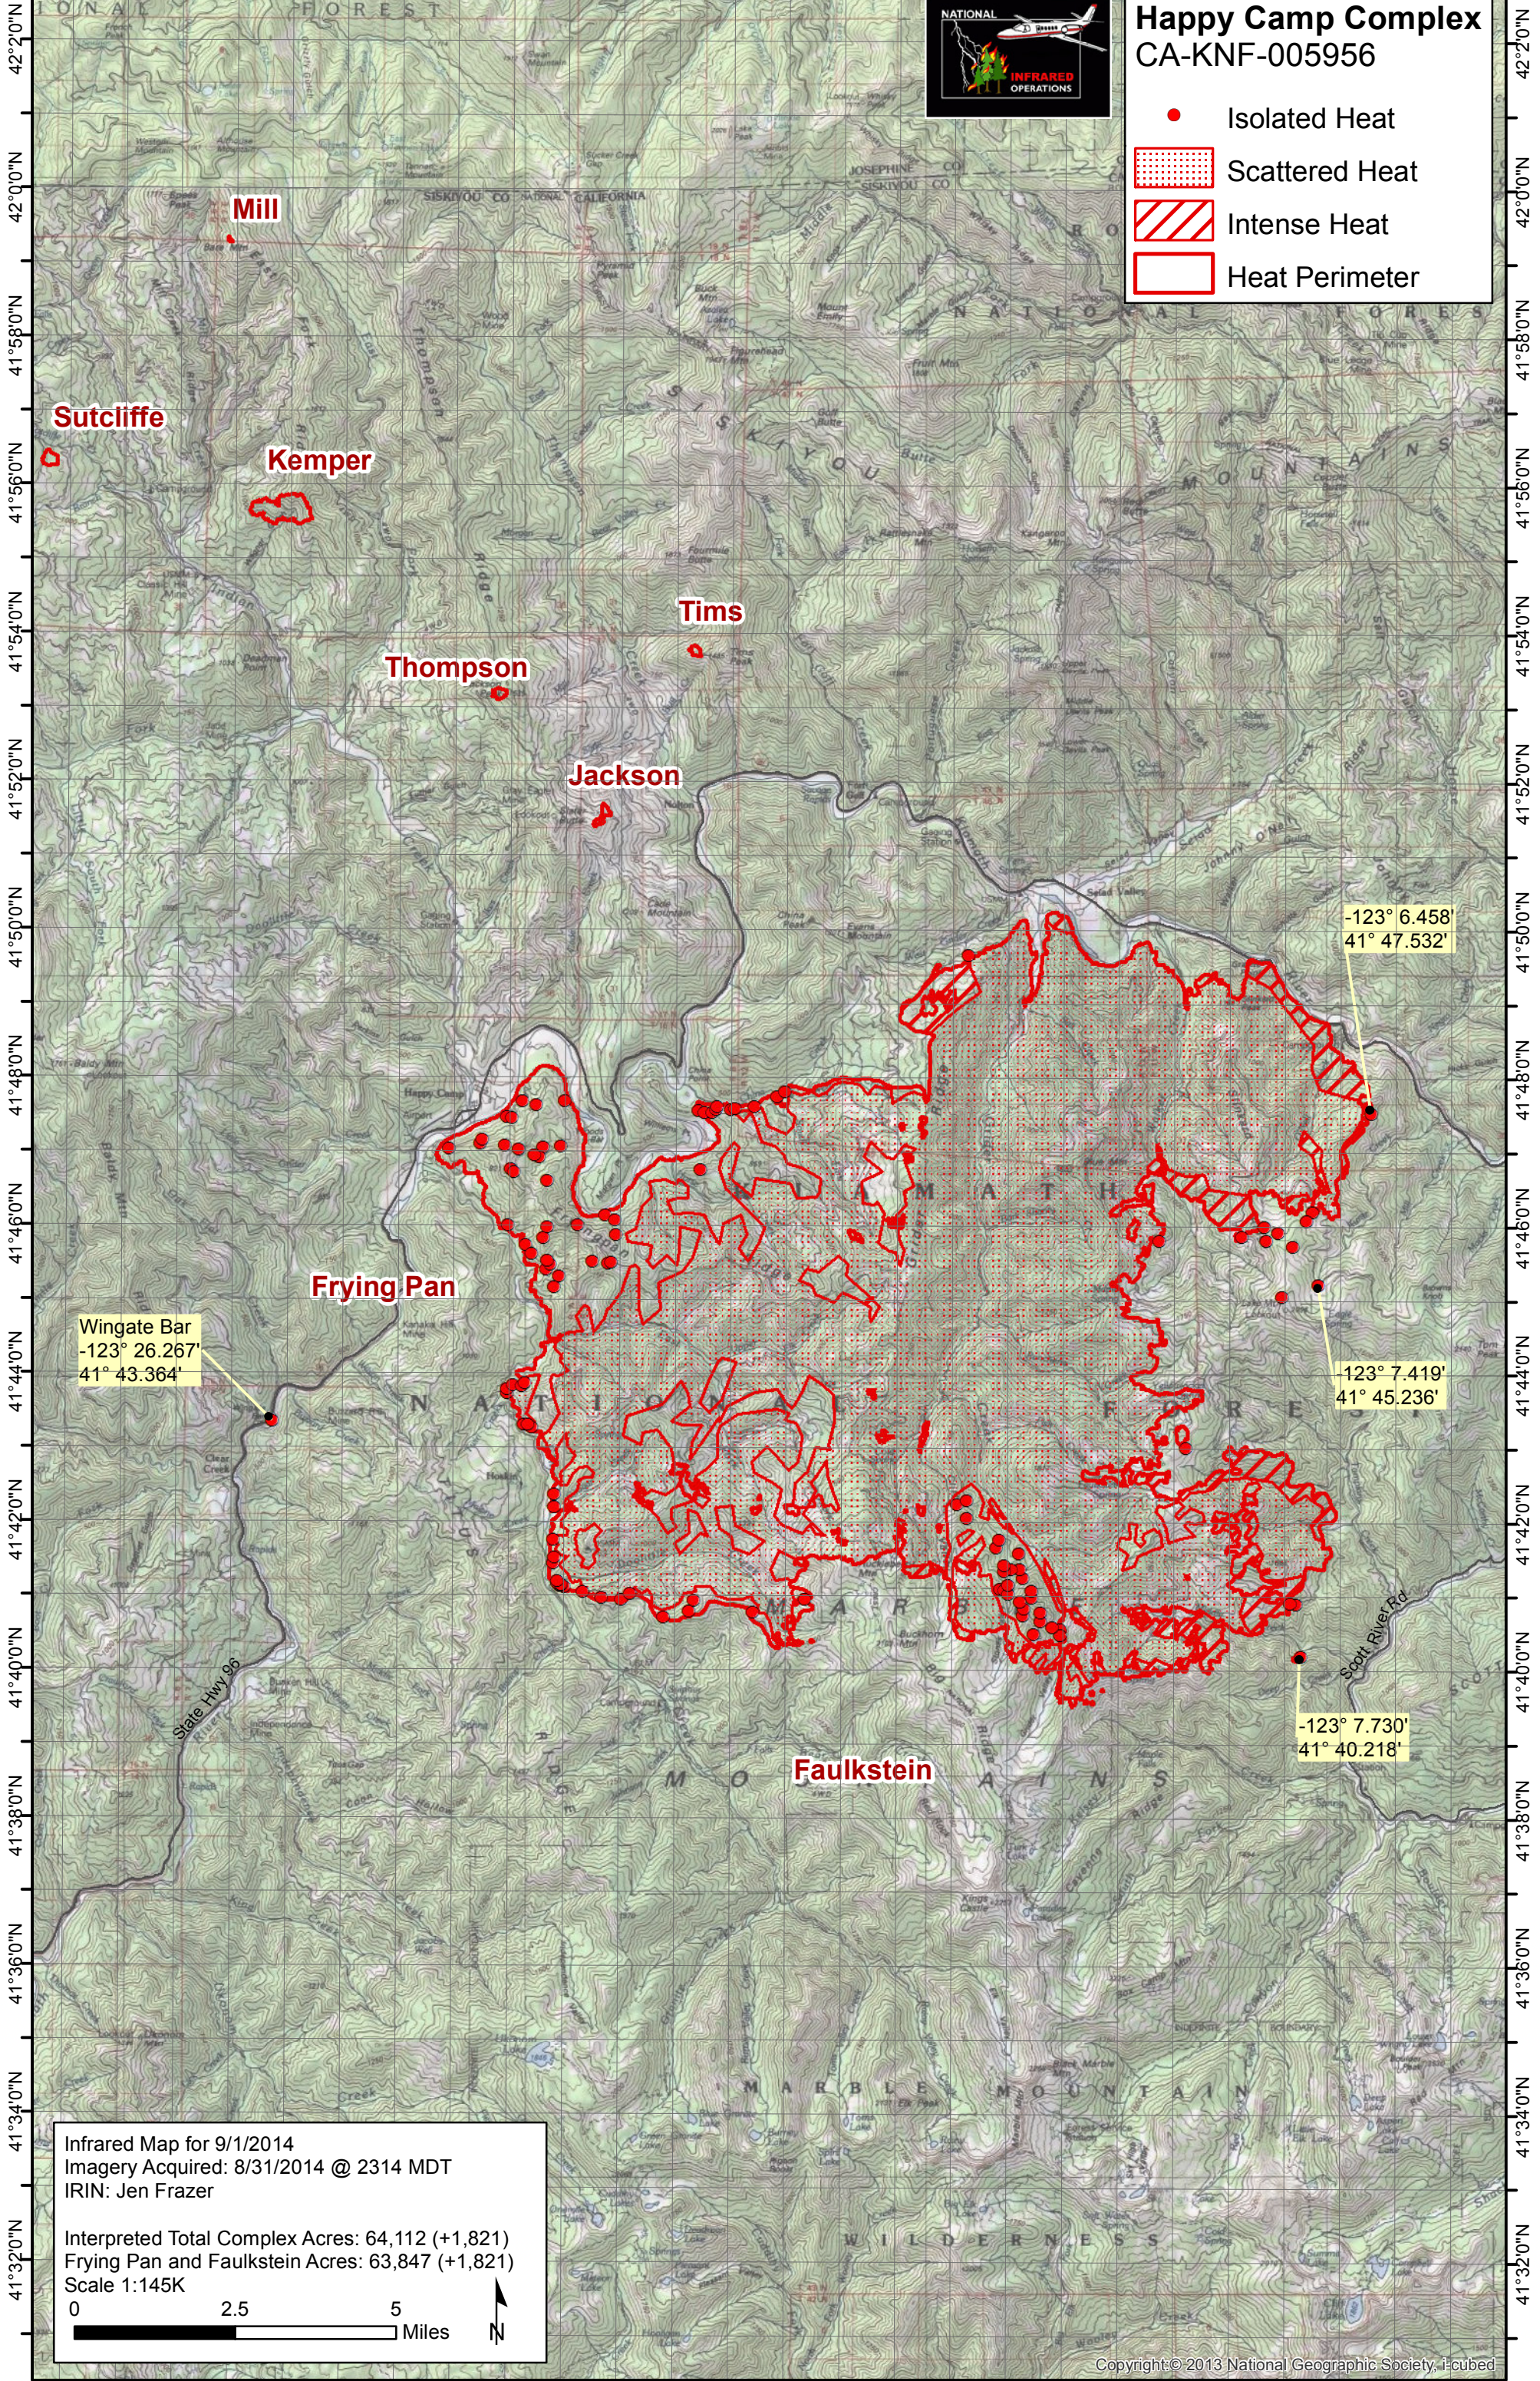

Happy Camp Complex CA-KNF-005956

- Isolated Heat
- Scattered Heat
- Intense Heat
- Heat Perimeter

-123° 6.458'
41° 47.532'

123° 7.419'
41° 45.236'

-123° 7.730'
41° 40.218'

Wingate Bar
-123° 26.267'
41° 43.364'

Infrared Map for 9/1/2014
 Imagery Acquired: 8/31/2014 @ 2314 MDT
 IRIN: Jen Frazer

Interpreted Total Complex Acres: 64,112 (+1,821)
 Frying Pan and Faulkstein Acres: 63,847 (+1,821)
 Scale 1:145K

0 2.5 5 Miles