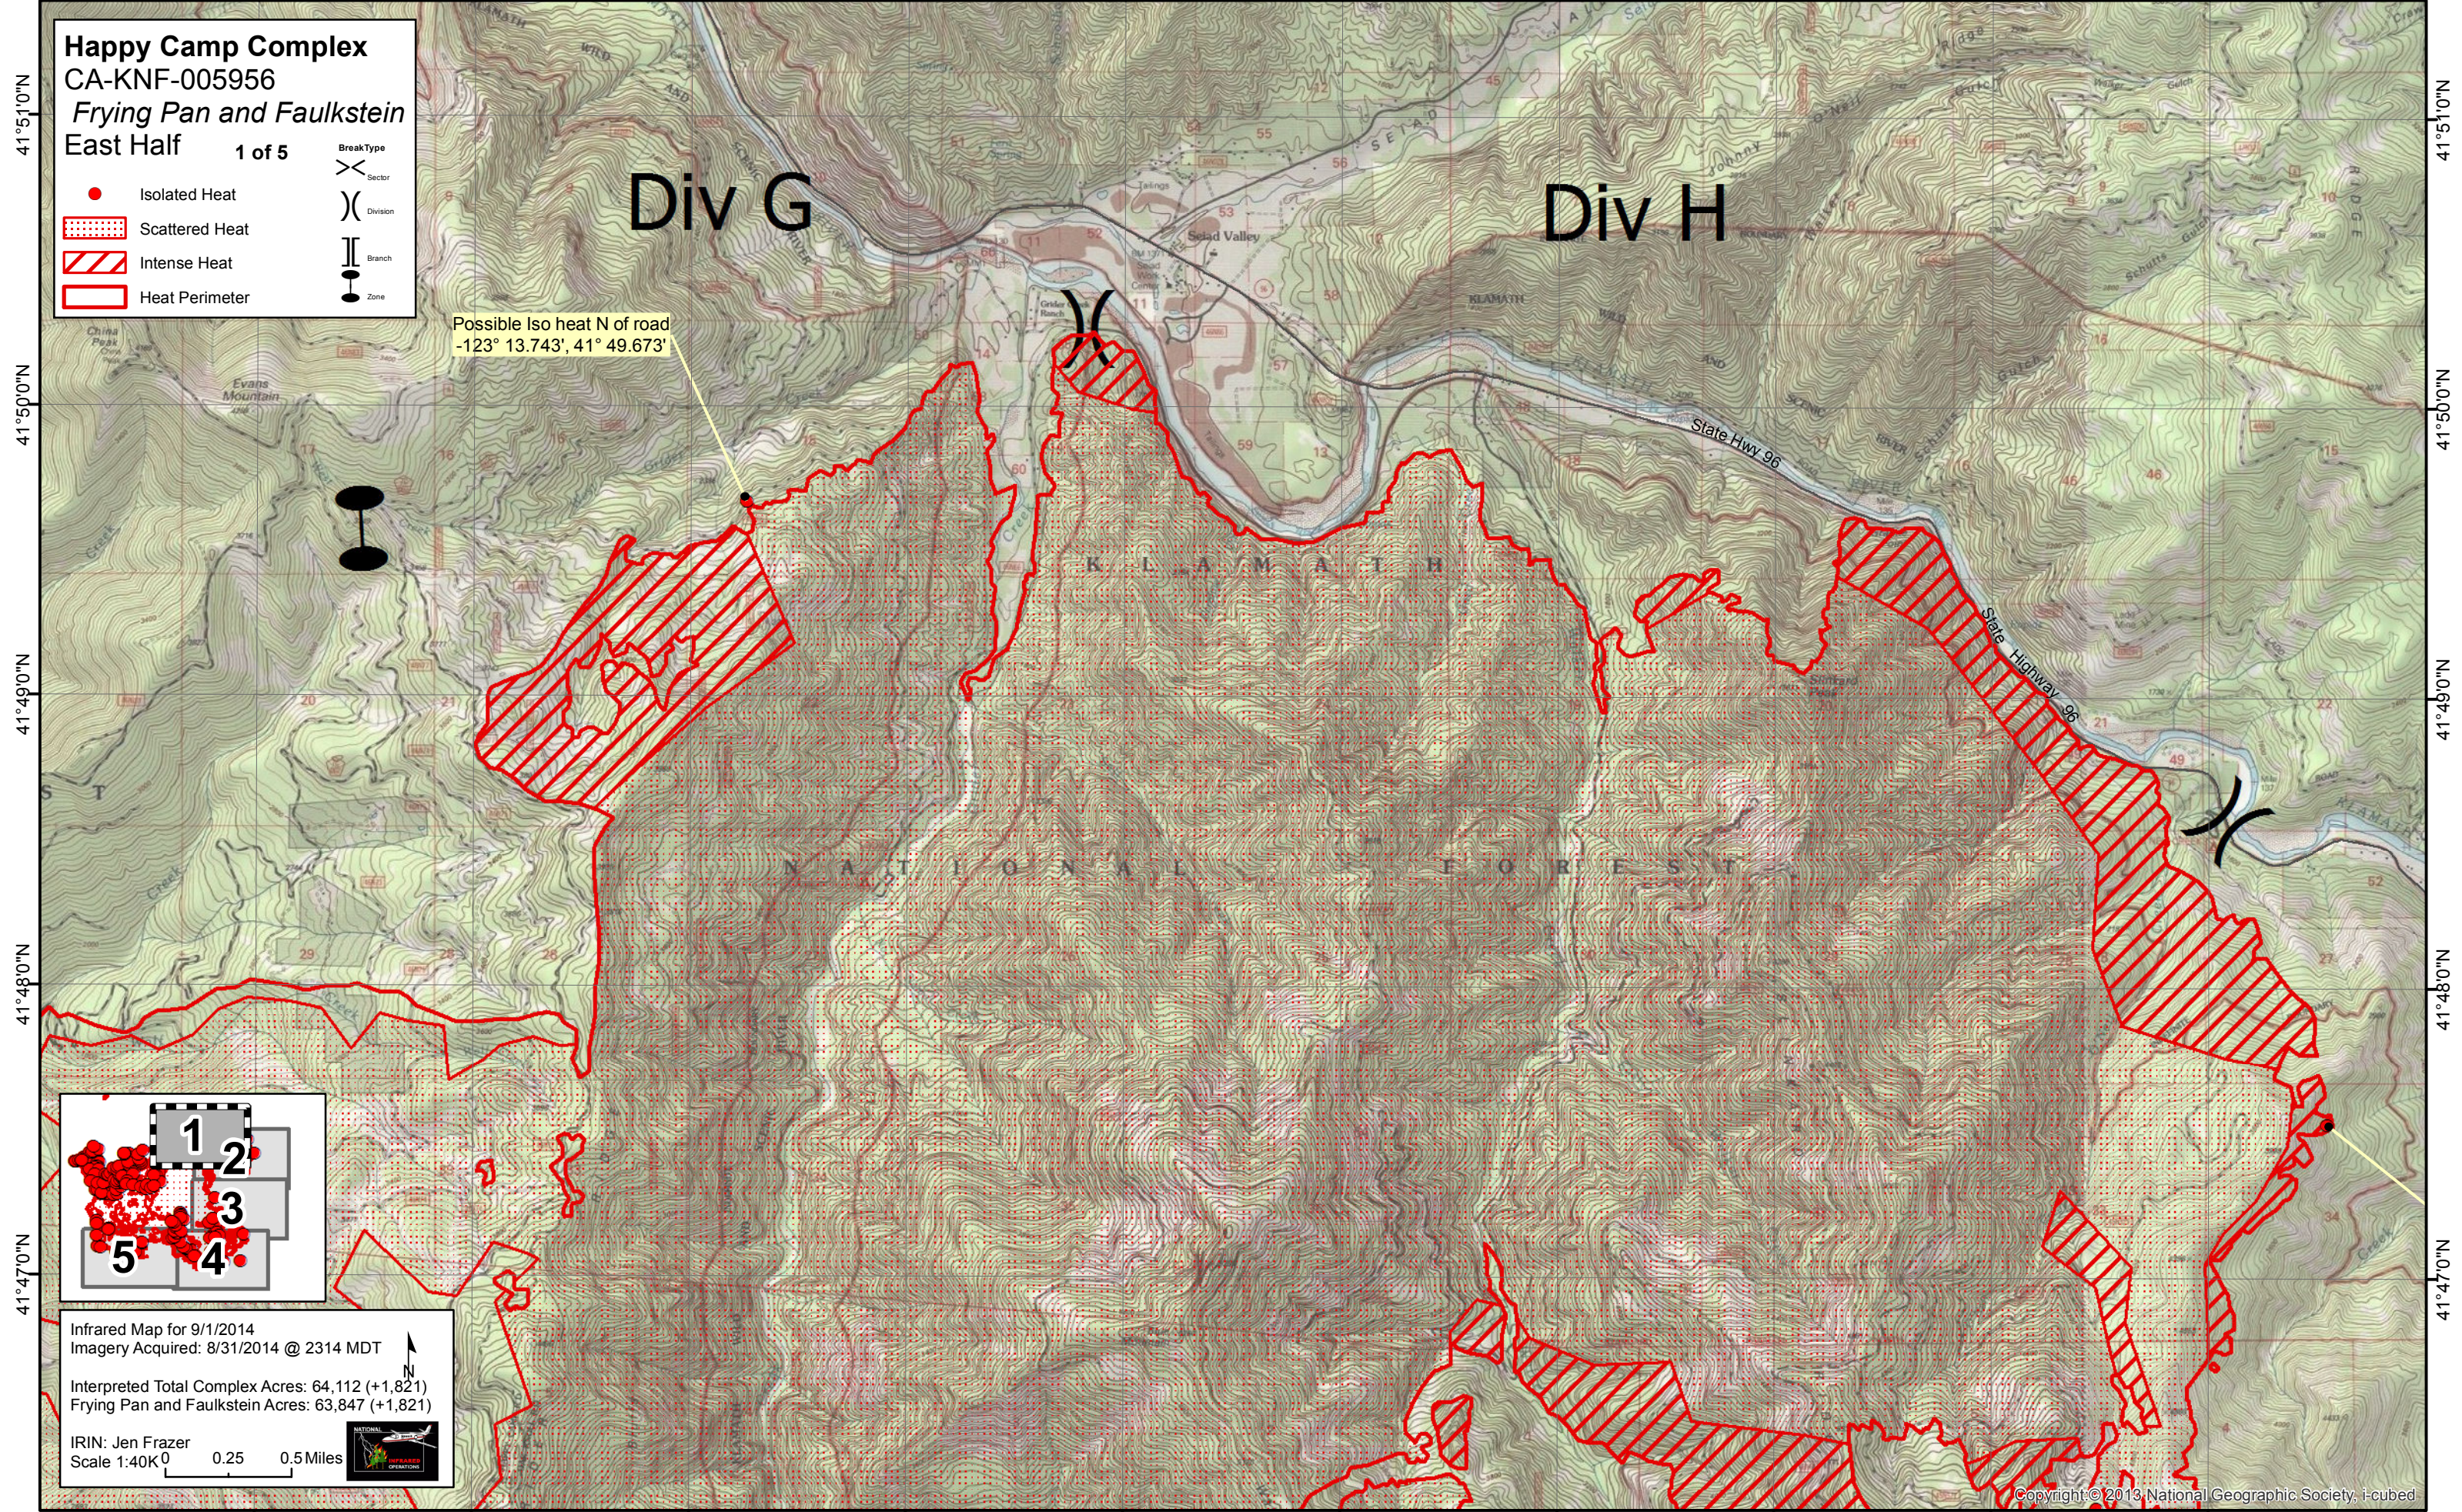

123°17'0"W 123°16'0"W 123°15'0"W 123°14'0"W 123°13'0"W 123°12'0"W 123°11'0"W 123°10'0"W 123°9'0"W 123°8'0"W 123°7'0"W

Happy Camp Complex CA-KNF-005956 Frying Pan and Faulkstein East Half

1 of 5

- Isolated Heat
- ▨ Scattered Heat
- ▨ Intense Heat
- ▭ Heat Perimeter

1. BreakType
2. × Sector
   -) Division
   - || Branch
   - Zone

Possible Iso heat N of road
-123° 13.743', 41° 49.673'

Infrared Map for 9/1/2014
Imagery Acquired: 8/31/2014 @ 2314 MDT

Interpreted Total Complex Acres: 64,112 (+1,821)
Frying Pan and Faulkstein Acres: 63,847 (+1,821)

IRIN: Jen Frazer
Scale 1:40K 0 0.25 0.5 Miles

41°51'0"N
41°50'0"N
41°49'0"N
41°48'0"N
41°47'0"N

41°51'0"N
41°50'0"N
41°49'0"N
41°48'0"N
41°47'0"N