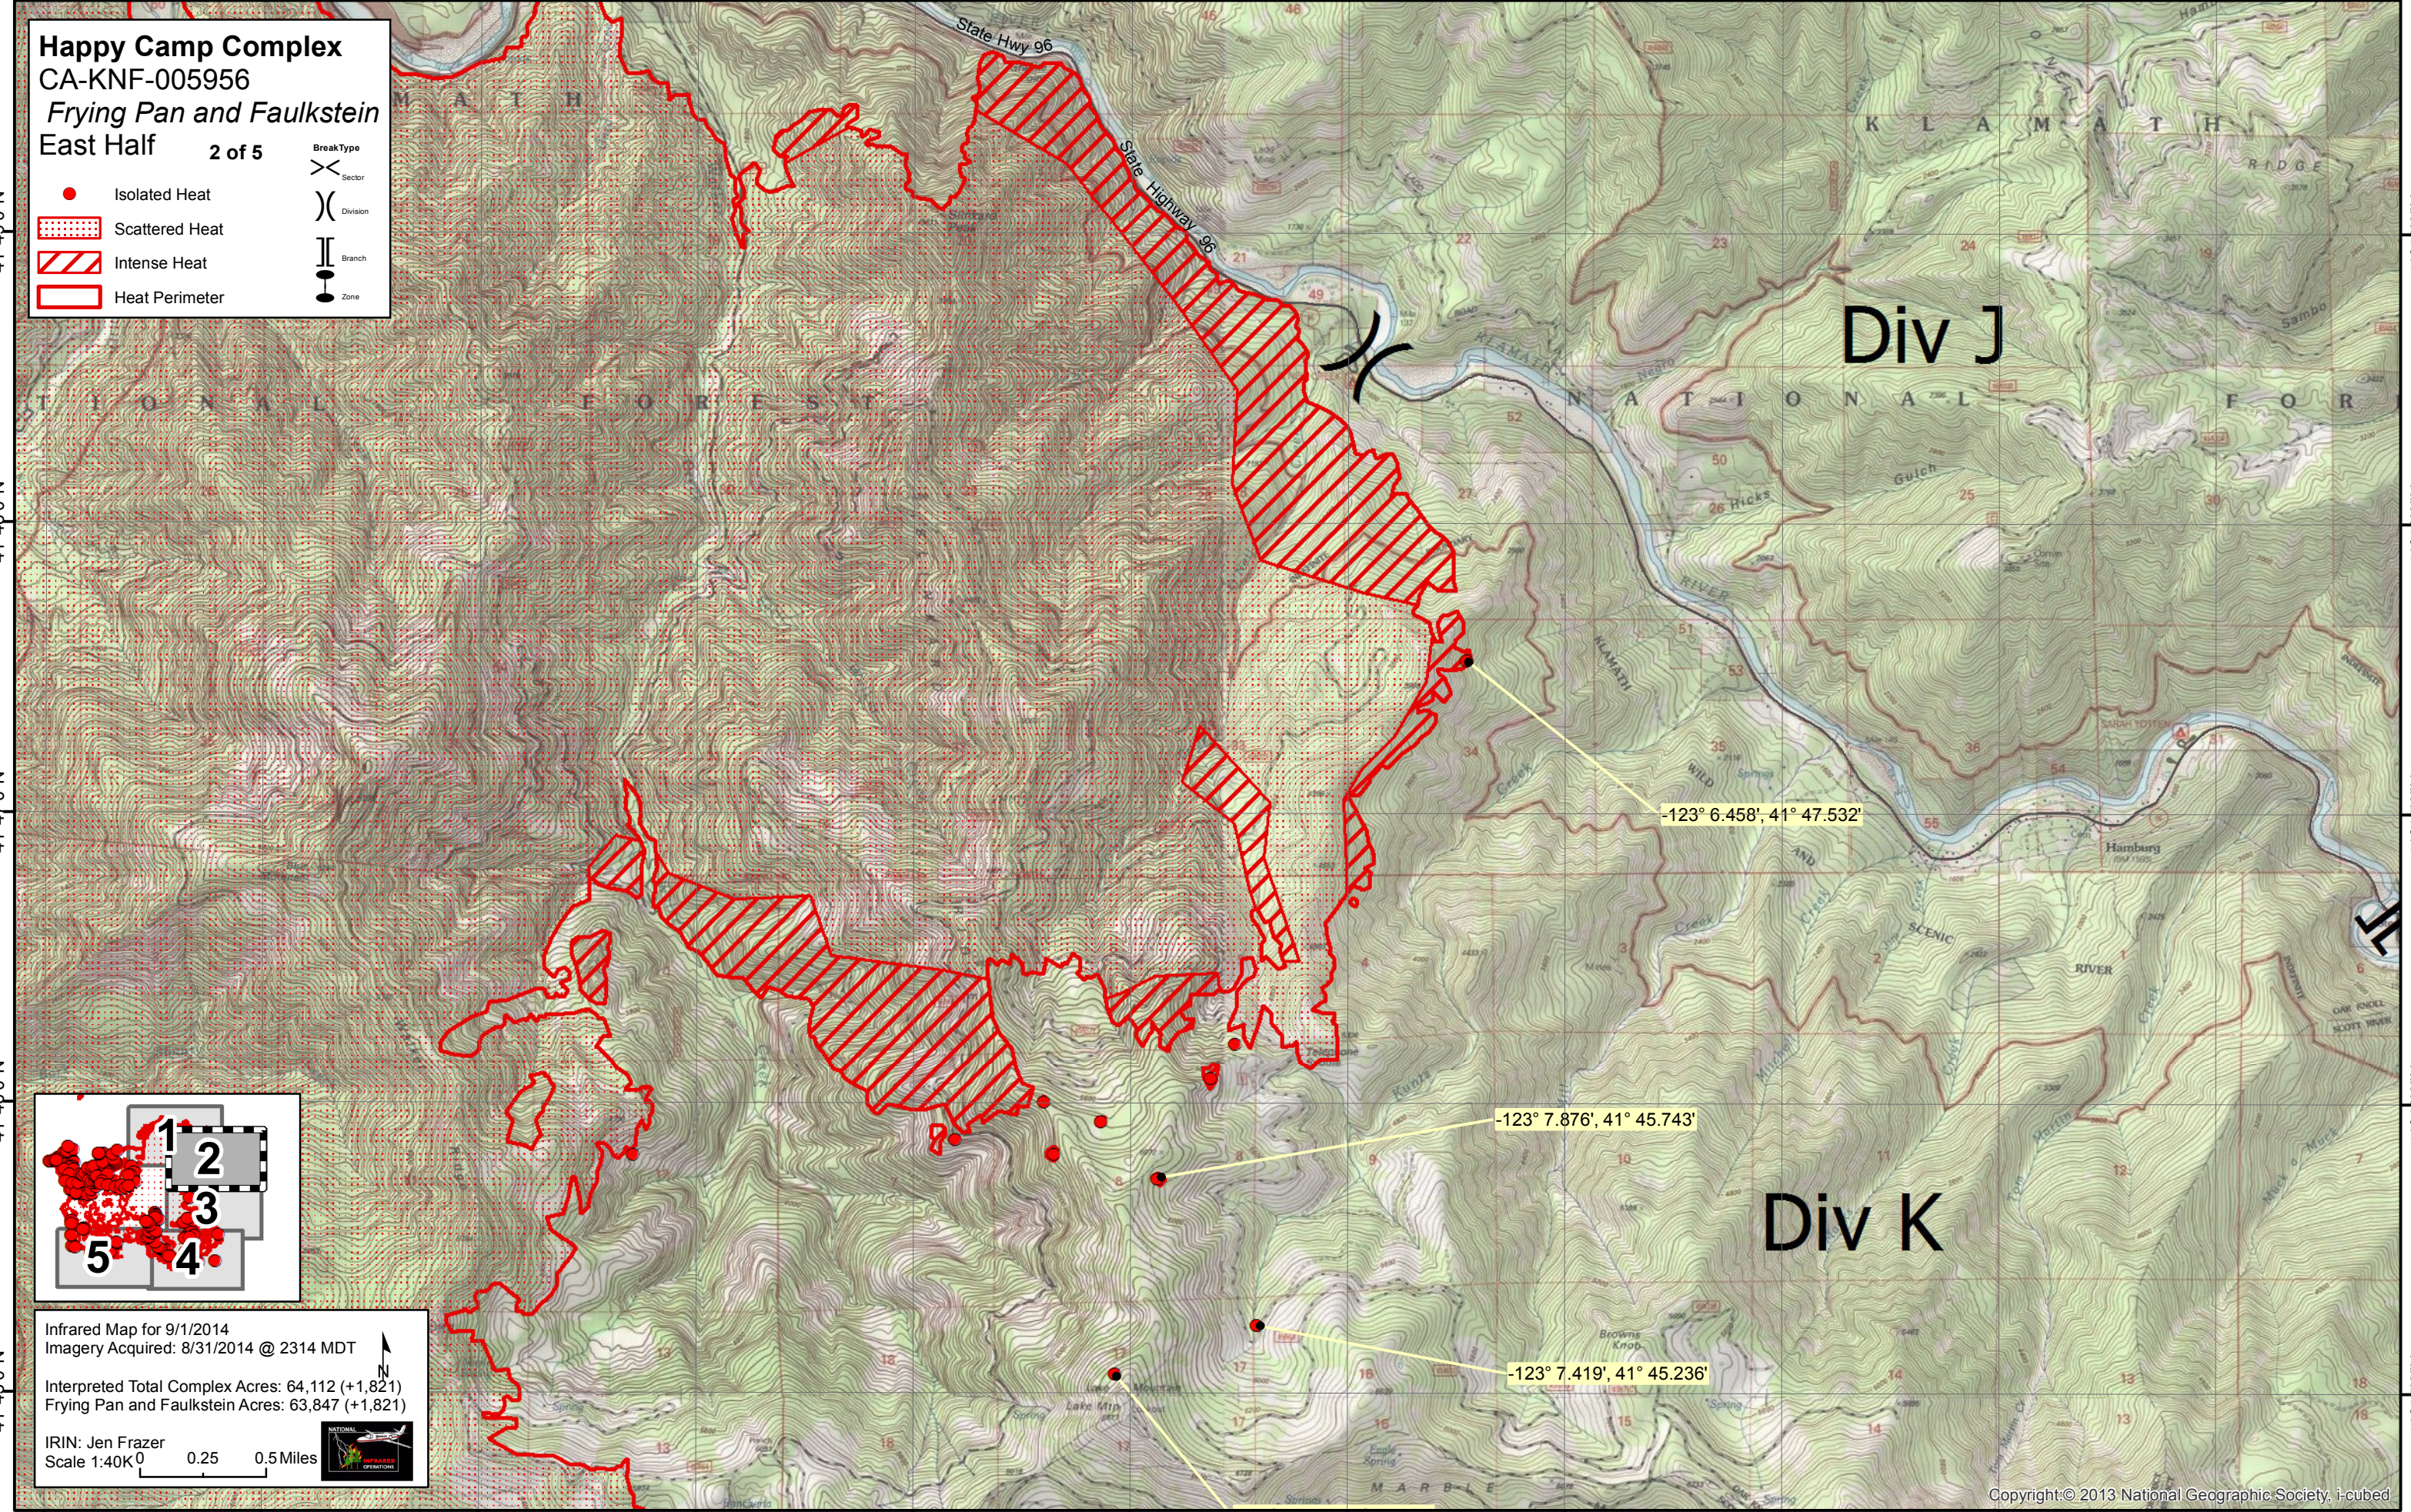

- BreakType
- × Sector
 -) Division
 - || Branch
 - Zone

Possible Iso heat N of road
-123° 13.743', 41° 49.673'

Infrared Map for 9/1/2014
Imagery Acquired: 8/31/2014 @ 2314 MDT

Interpreted Total Complex Acres: 64,112 (+1,821)
Frying Pan and Faulkstein Acres: 63,847 (+1,821)

41°49'0"N
41°48'0"N
41°47'0"N
41°46'0"N
41°45'0"N

41°49'0"N
41°48'0"N
41°47'0"N
41°46'0"N
41°45'0"N

Happy Camp Complex
 CA-KNF-005956
Frying Pan and Faulkstein
 East Half 2 of 5

BreakType

- Isolated Heat
- ▨ Scattered Heat
- ▧ Intense Heat
- ▭ Heat Perimeter

Sector
 Division
 Branch
 Zone

Infrared Map for 9/1/2014
 Imagery Acquired: 8/31/2014 @ 2314 MDT

Interpreted Total Complex Acres: 64,112 (+1,821)
 Frying Pan and Faulkstein Acres: 63,847 (+1,821)

IRIN: Jen Frazer
 Scale 1:40K

-123° 7.419', 41° 45.236'

-123° 8.073', 41° 45.070'

-123° 9.796', 41° 43.021'

Infrared Map for 9/1/2014
Imagery Acquired: 8/31/2014 @ 2314 MDT

Interpreted Total Complex Acres: 64,112 (+1,821)
Frying Pan and Faulkstein Acres: 63,847 (+1,821)