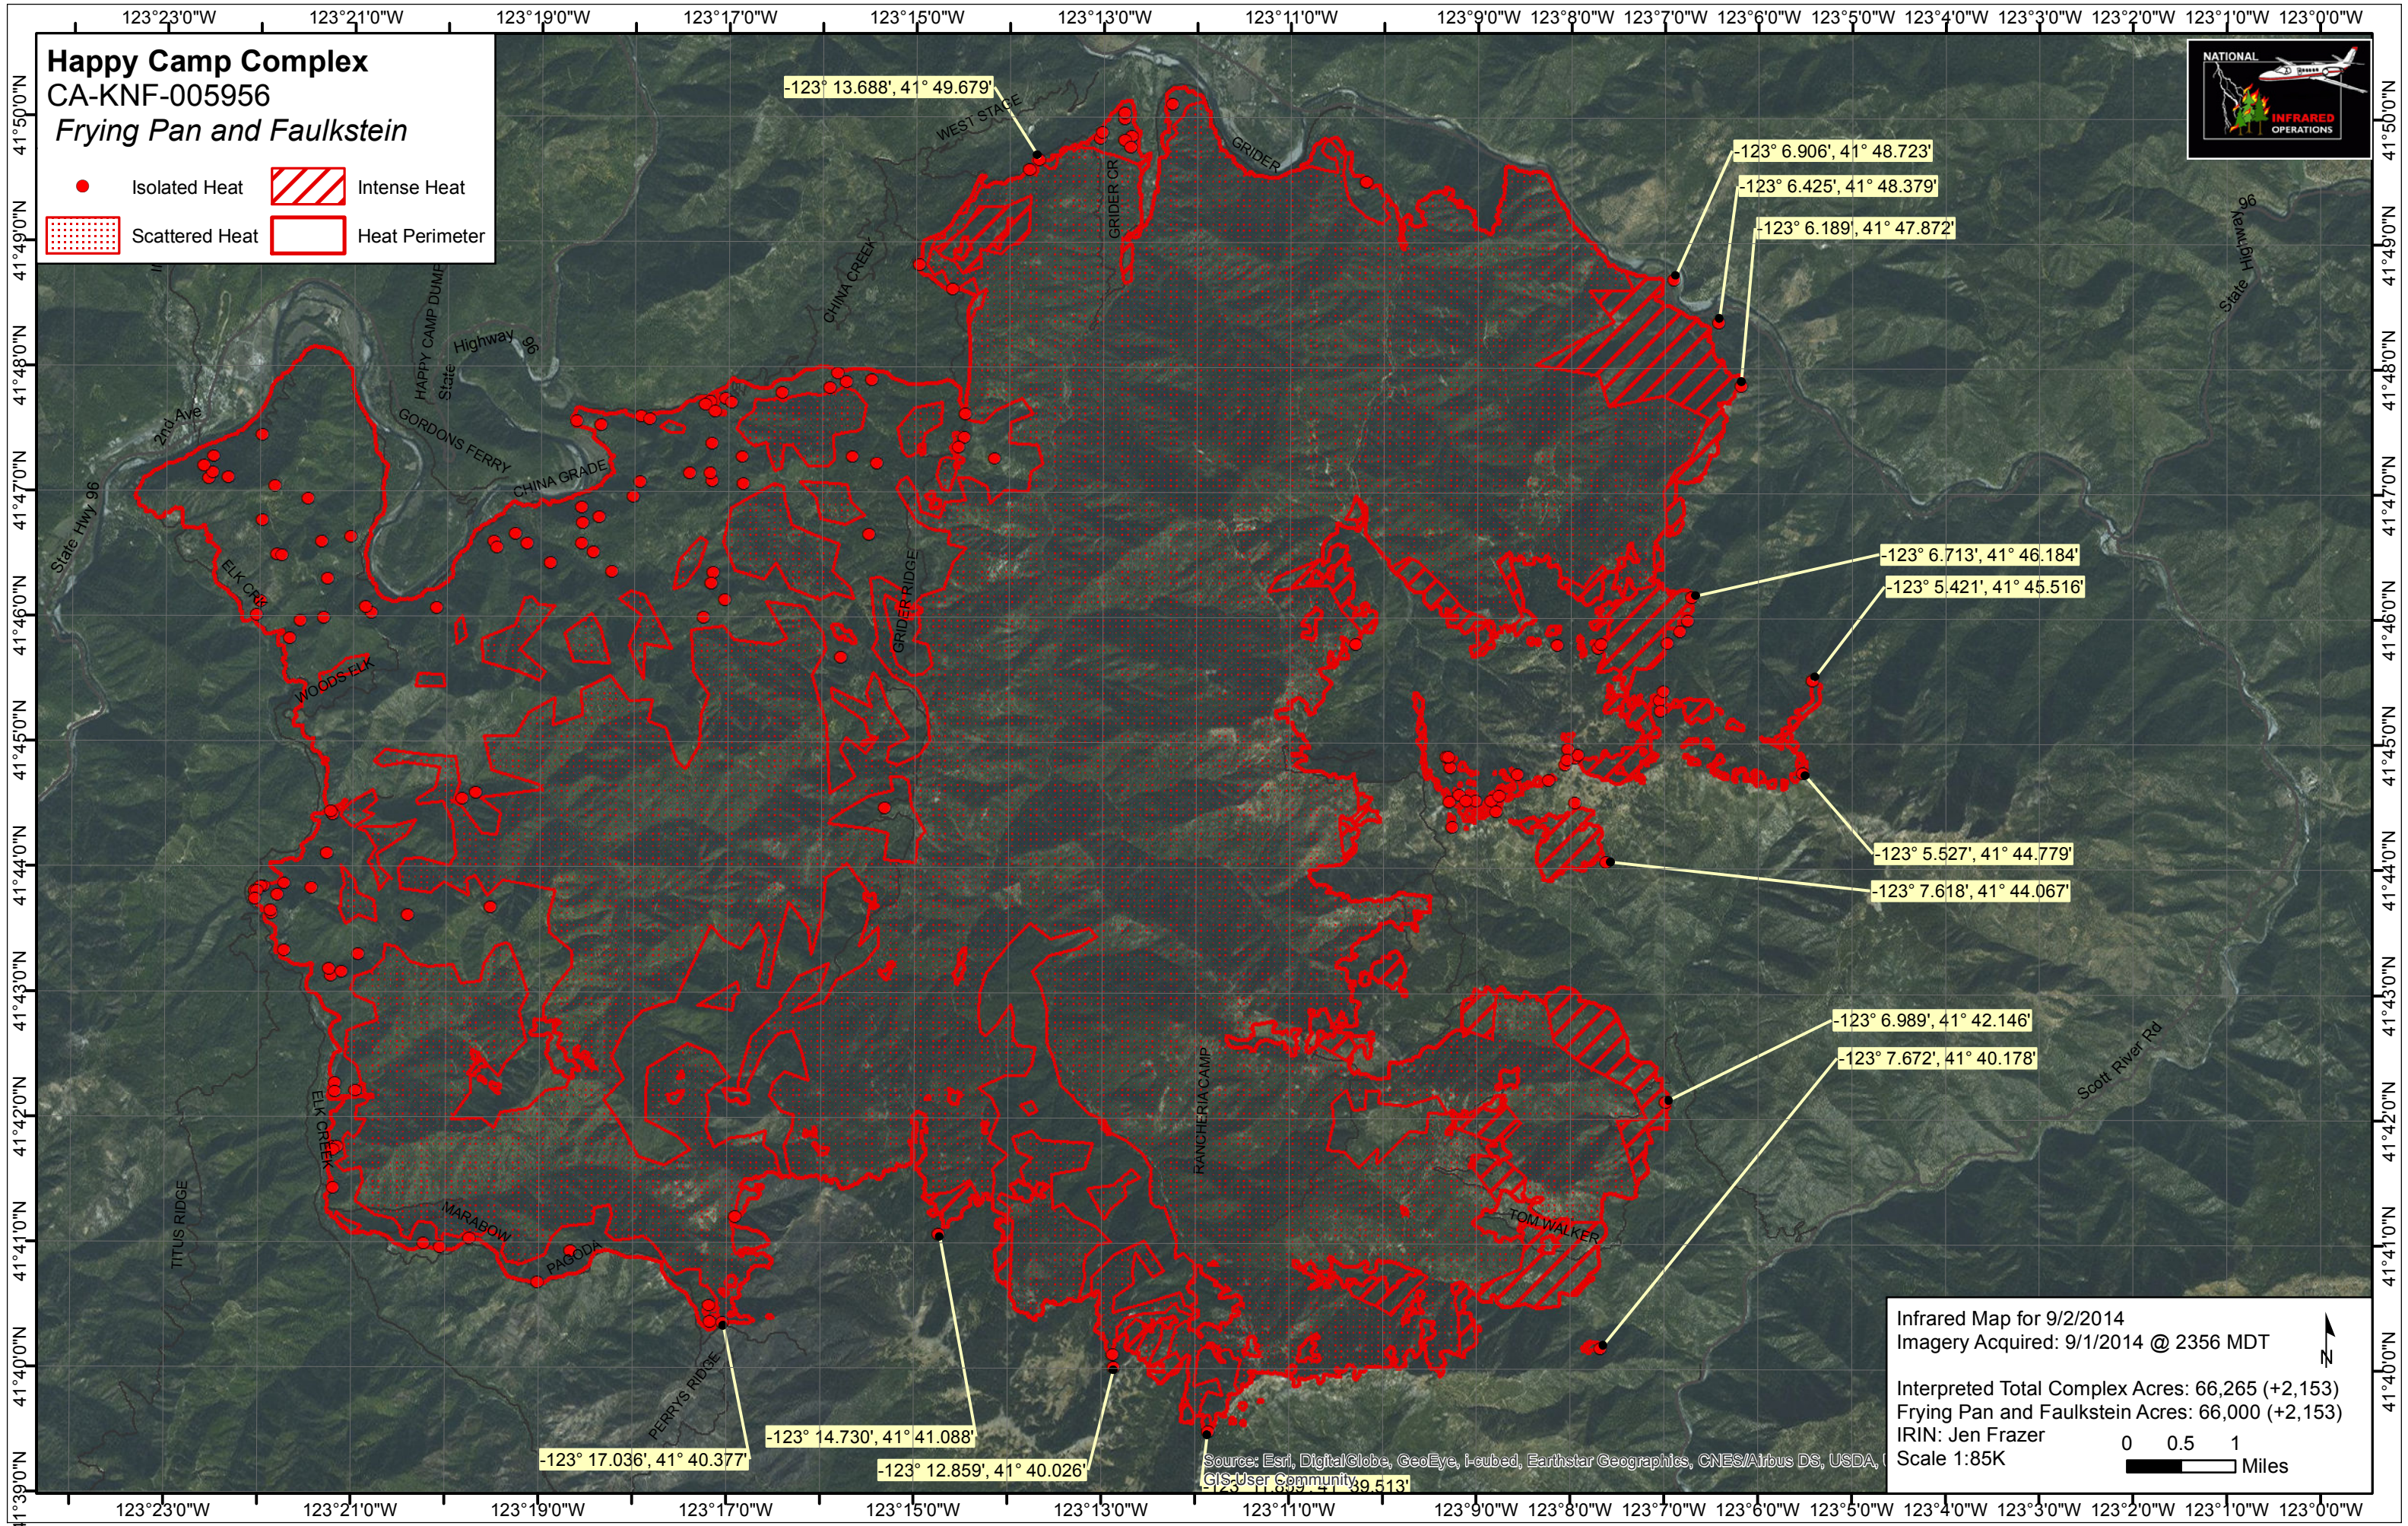

Happy Camp Complex
CA-KNF-005956
Frying Pan and Faulkstein

 Isolated Heat	 Intense Heat
 Scattered Heat	 Heat Perimeter

Infrared Map for 9/2/2014
 Imagery Acquired: 9/1/2014 @ 2356 MDT

Interpreted Total Complex Acres: 66,265 (+2,153)
 Frying Pan and Faulkstein Acres: 66,000 (+2,153)
 IRIN: Jen Frazer

Scale 1:85K

0 0.5 1 Miles

Source: Esri, DigitalGlobe, GeoEye, I-cubed, Earthstar Geographics, CNES/Airbus DS, USDA, GIS User Community

-123° 13.688', 41° 49.679'

-123° 6.906', 41° 48.723'

-123° 6.425', 41° 48.379'

-123° 6.189', 41° 47.872'

-123° 6.713', 41° 46.184'

-123° 5.421', 41° 45.516'

-123° 5.527', 41° 44.779'

-123° 7.618', 41° 44.067'

-123° 6.989', 41° 42.146'

-123° 7.672', 41° 40.178'

-123° 14.730', 41° 41.088'

-123° 17.036', 41° 40.377'

-123° 12.859', 41° 40.026'

9,513'