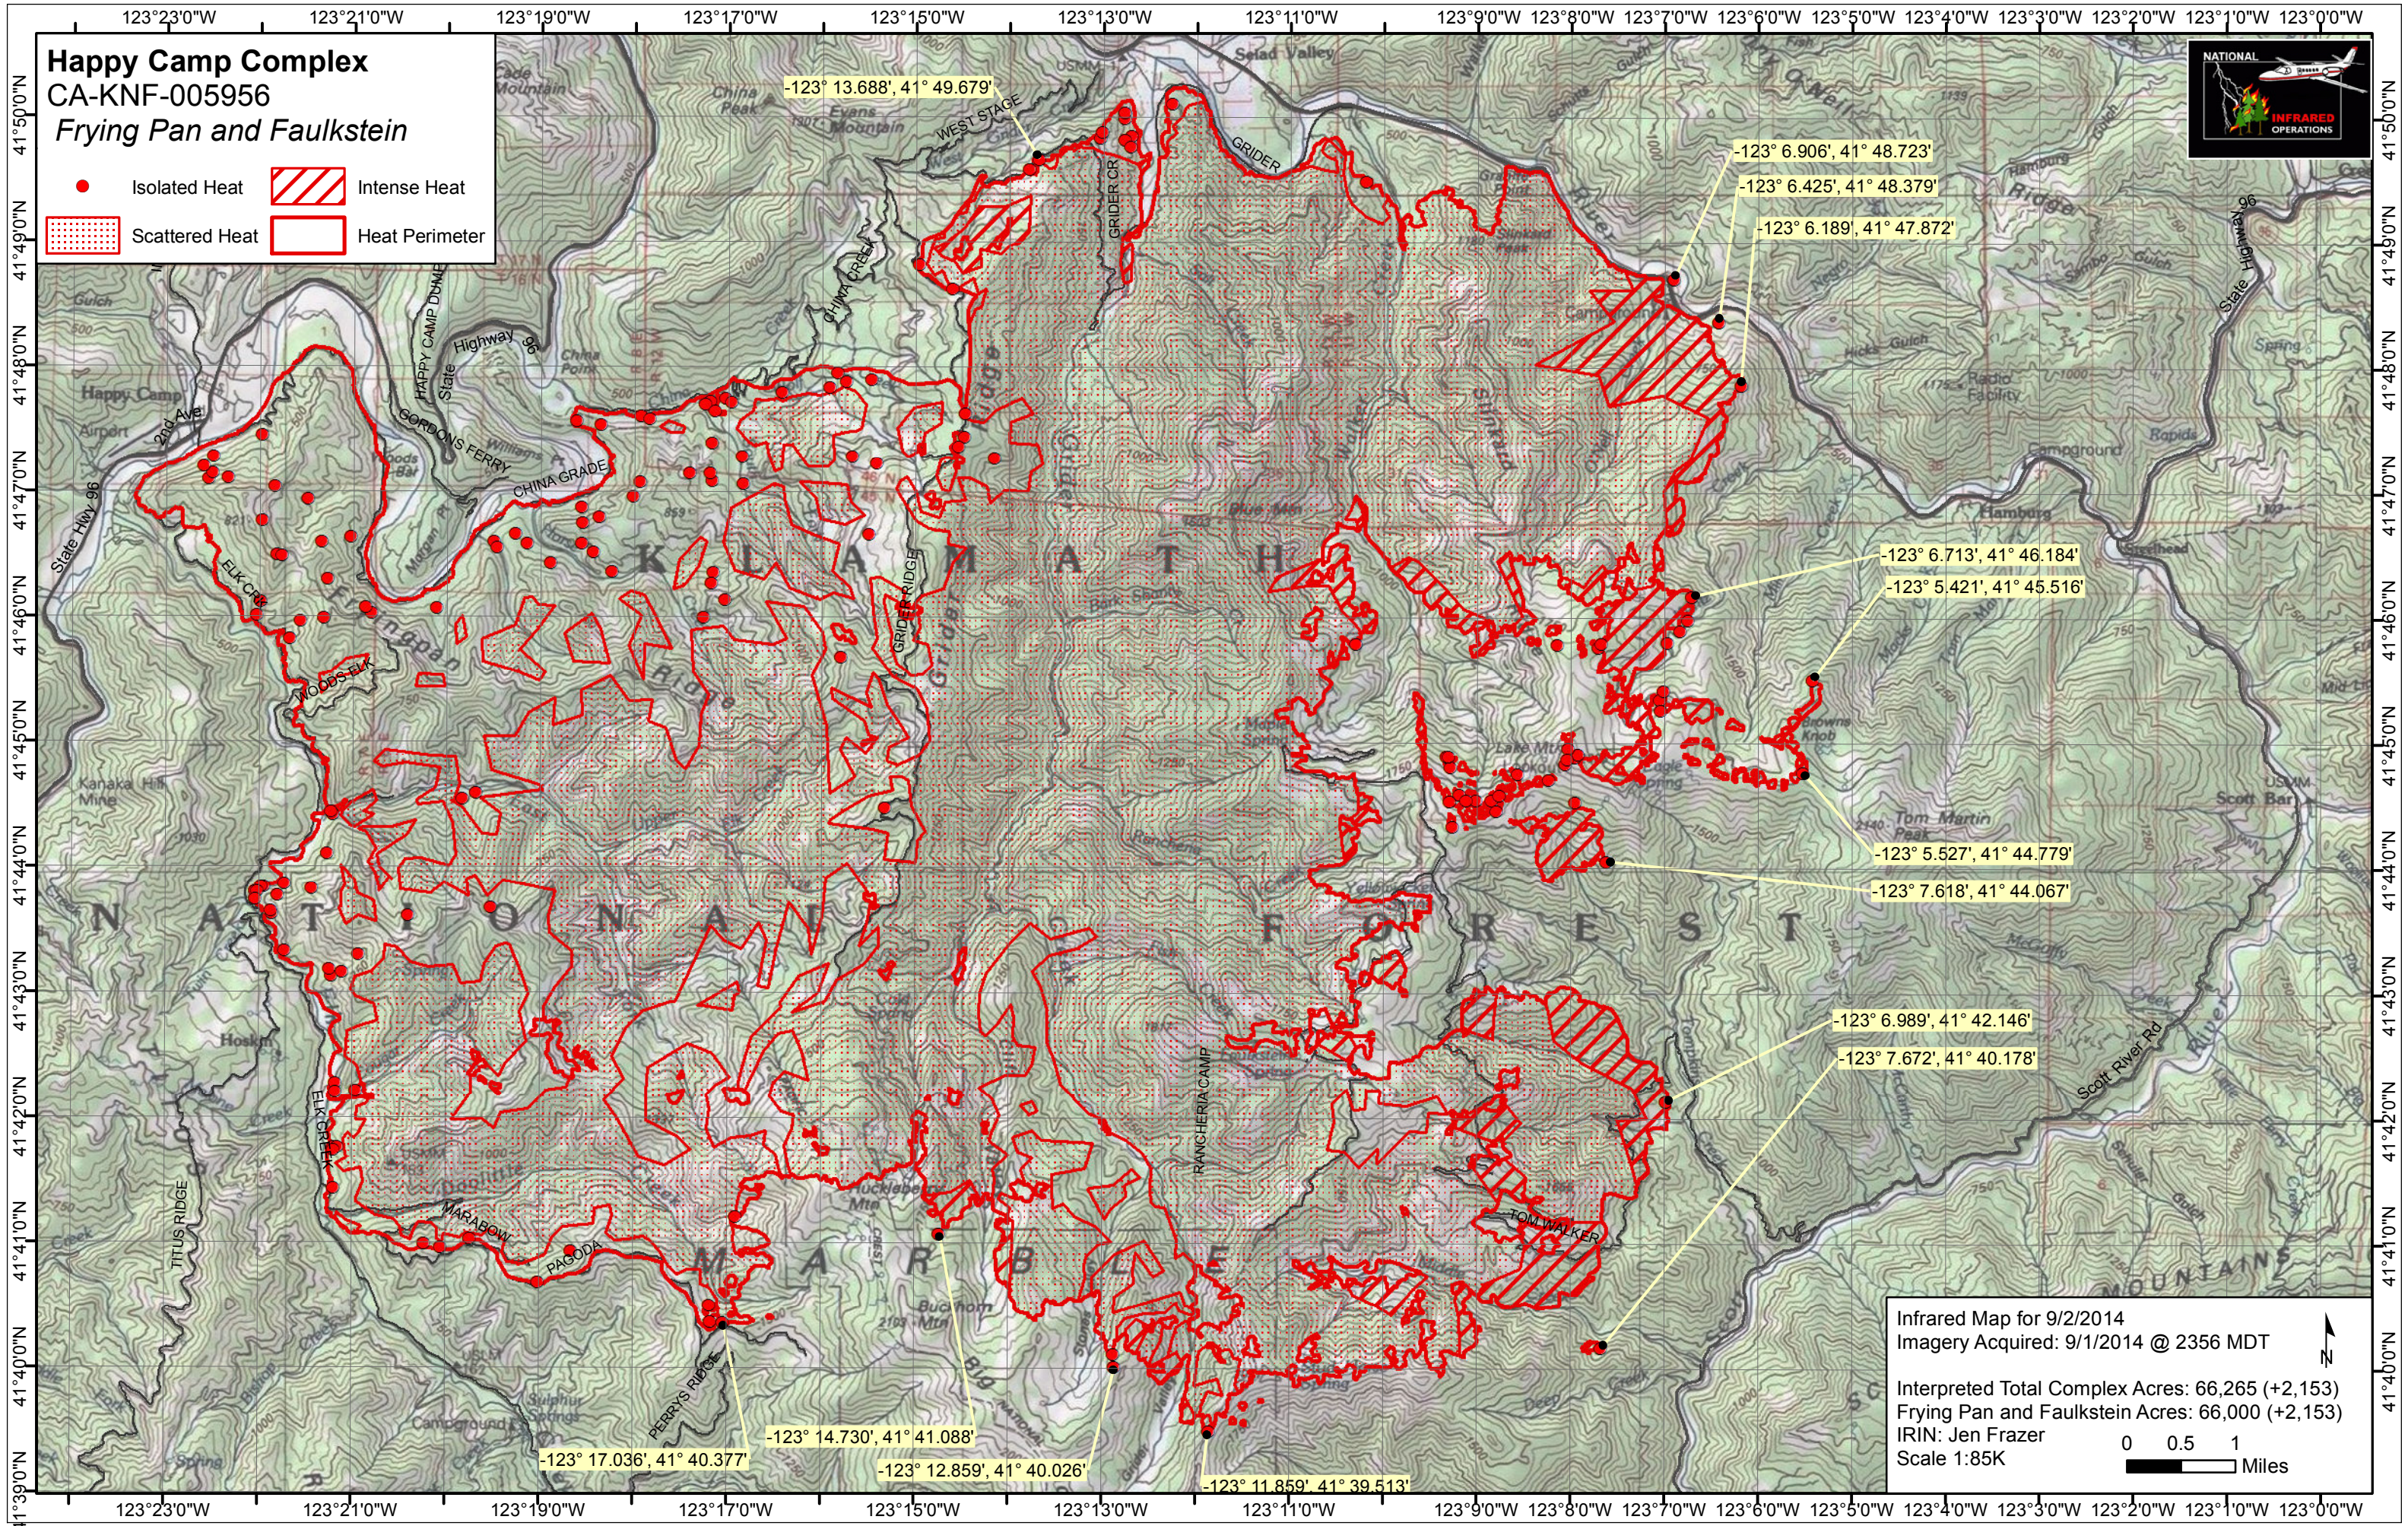

Happy Camp Complex CA-KNF-005956 Frying Pan and Faulkstein

	Isolated Heat		Intense Heat
	Scattered Heat		Heat Perimeter

Infrared Map for 9/2/2014
 Imagery Acquired: 9/1/2014 @ 2356 MDT

Interpreted Total Complex Acres: 66,265 (+2,153)
 Frying Pan and Faulkstein Acres: 66,000 (+2,153)
 IRIN: Jen Frazer
 Scale 1:85K

0 0.5 1 Miles

- 123° 13.688', 41° 49.679'
- 123° 6.906', 41° 48.723'
- 123° 6.425', 41° 48.379'
- 123° 6.189', 41° 47.872'
- 123° 6.713', 41° 46.184'
- 123° 5.421', 41° 45.516'
- 123° 5.527', 41° 44.779'
- 123° 7.618', 41° 44.067'
- 123° 6.989', 41° 42.146'
- 123° 7.672', 41° 40.178'
- 123° 17.036', 41° 40.377'
- 123° 14.730', 41° 41.088'
- 123° 12.859', 41° 40.026'
- 123° 11.859', 41° 39.513'