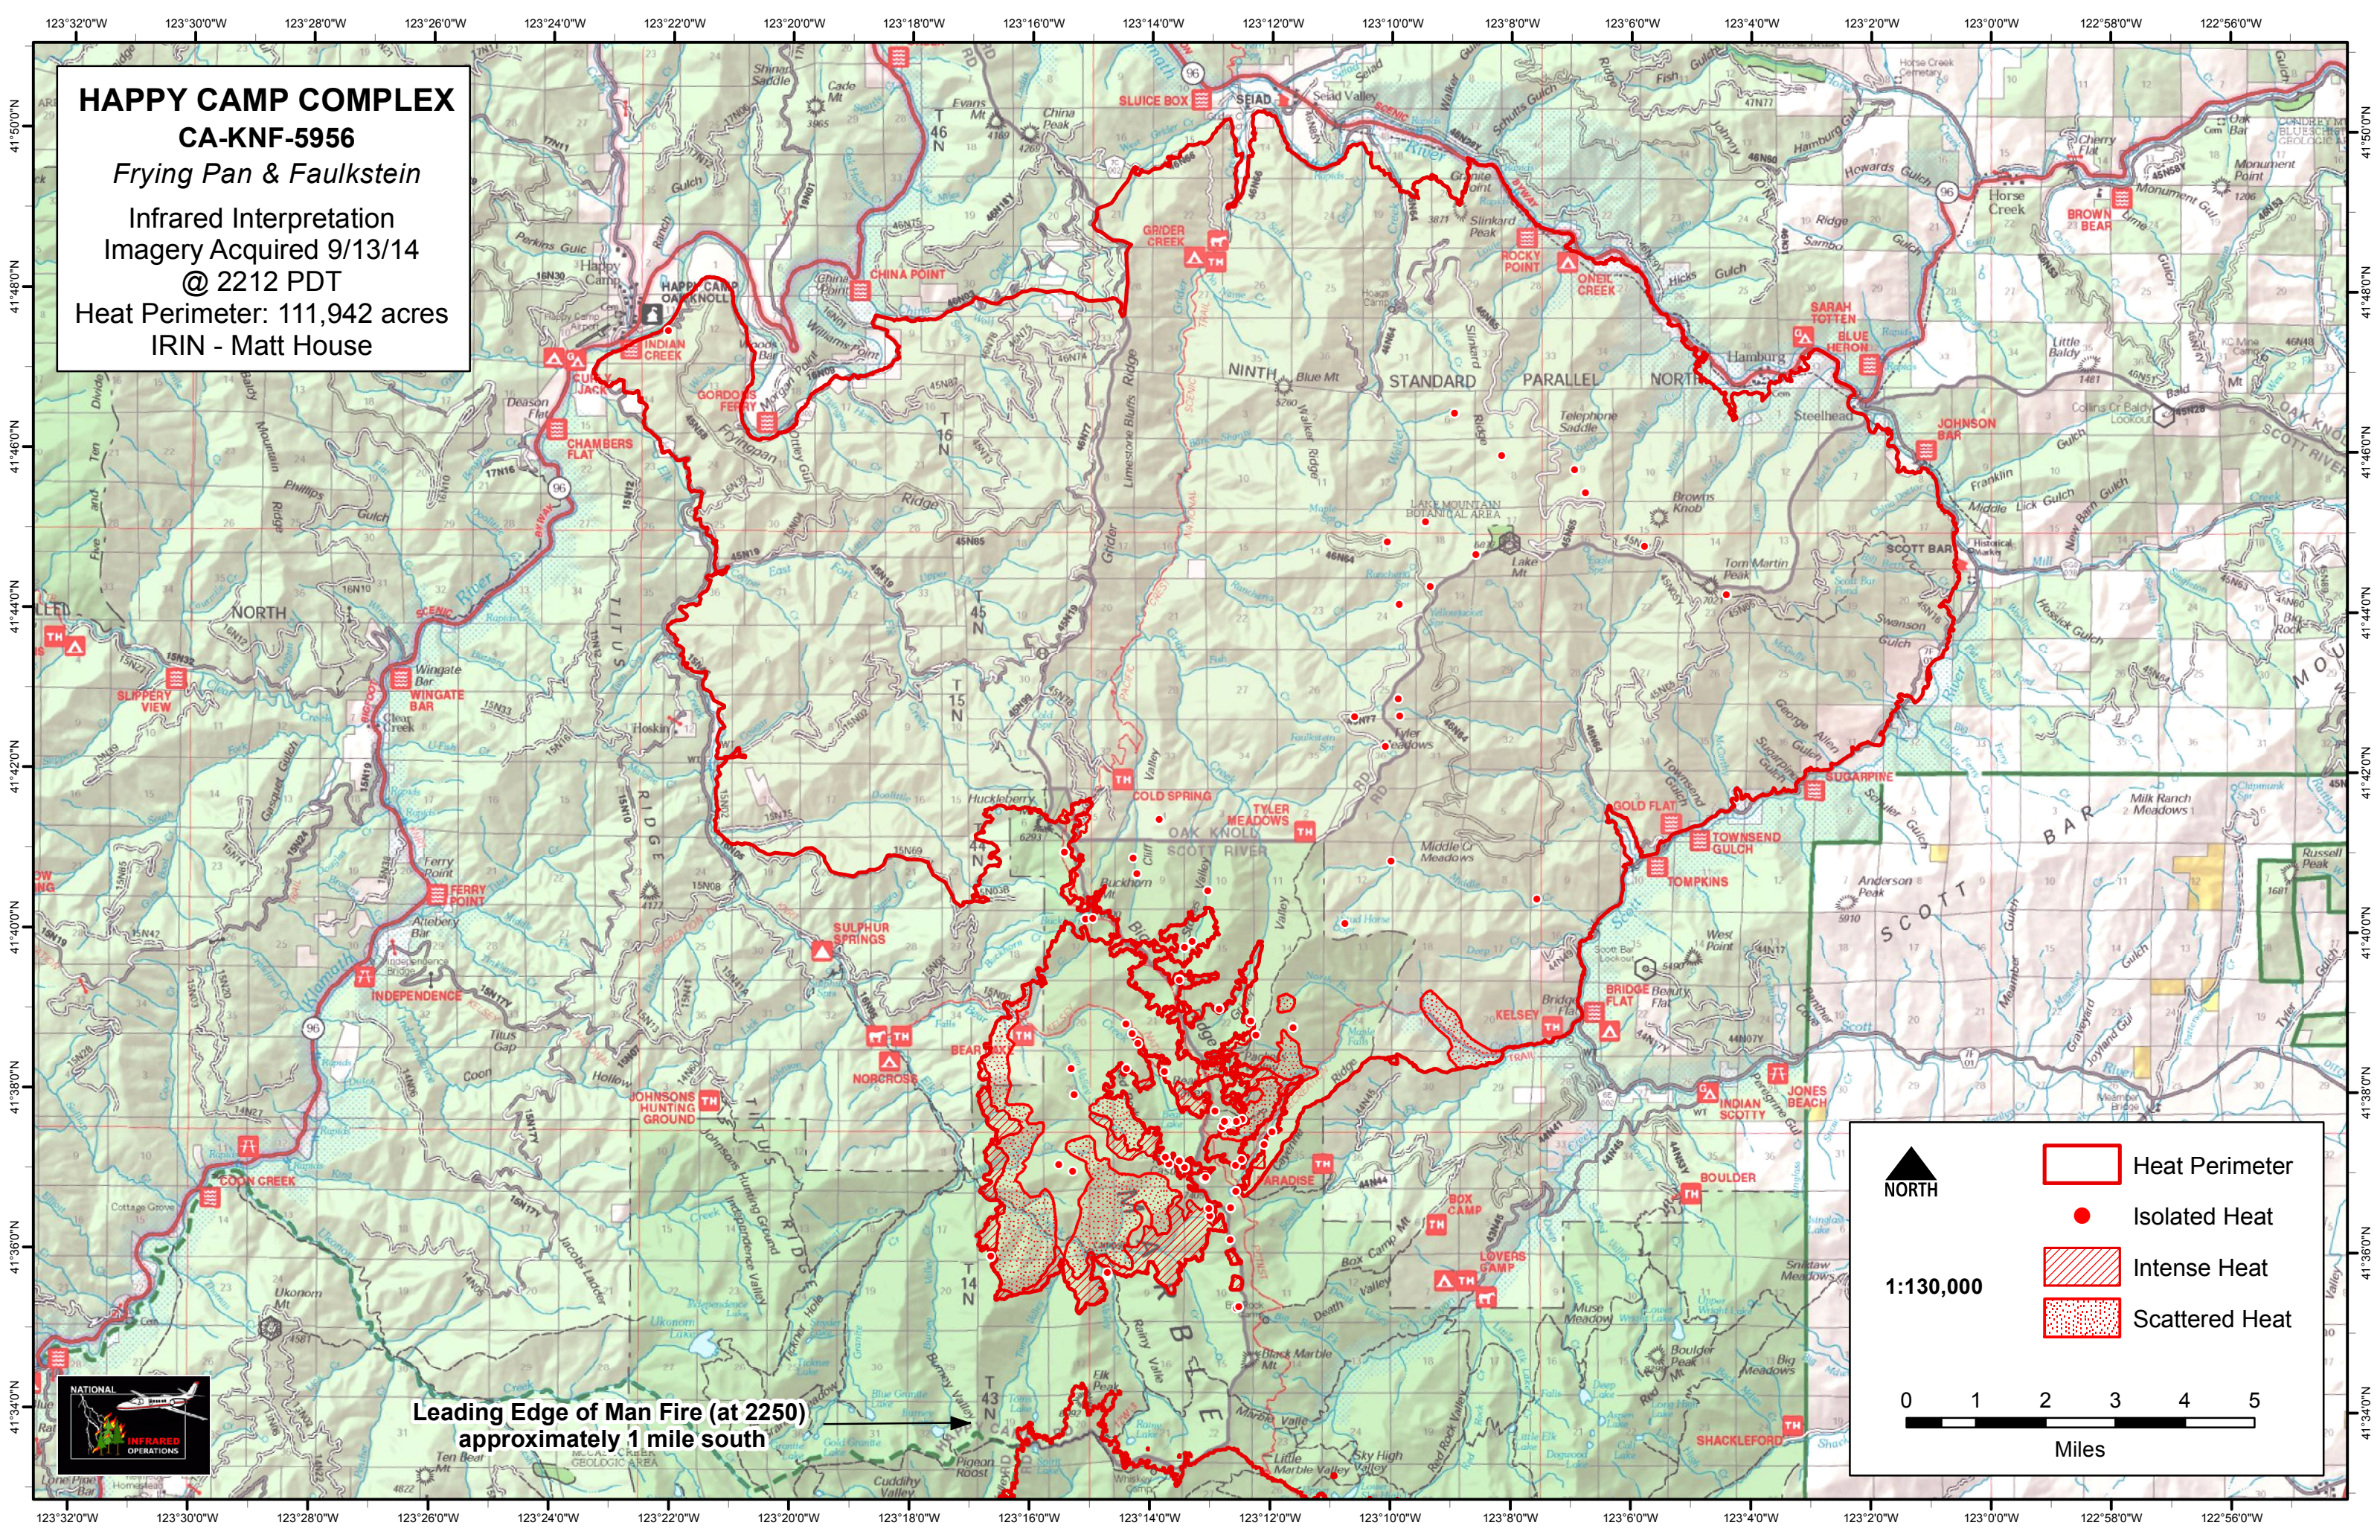

**HAPPY CAMP COMPLEX**  
**CA-KNF-5956**  
*Frying Pan & Faulkstein*  
 Infrared Interpretation  
 Imagery Acquired 9/13/14  
 @ 2212 PDT  
 Heat Perimeter: 111,942 acres  
 IRIN - Matt House

Leading Edge of Man Fire (at 2250)  
 approximately 1 mile south

**Legend**

-  Heat Perimeter
-  Isolated Heat
-  Intense Heat
-  Scattered Heat

**Scale**

0 1 2 3 4 5  
 Miles

**North Arrow**

**Scale: 1:130,000**