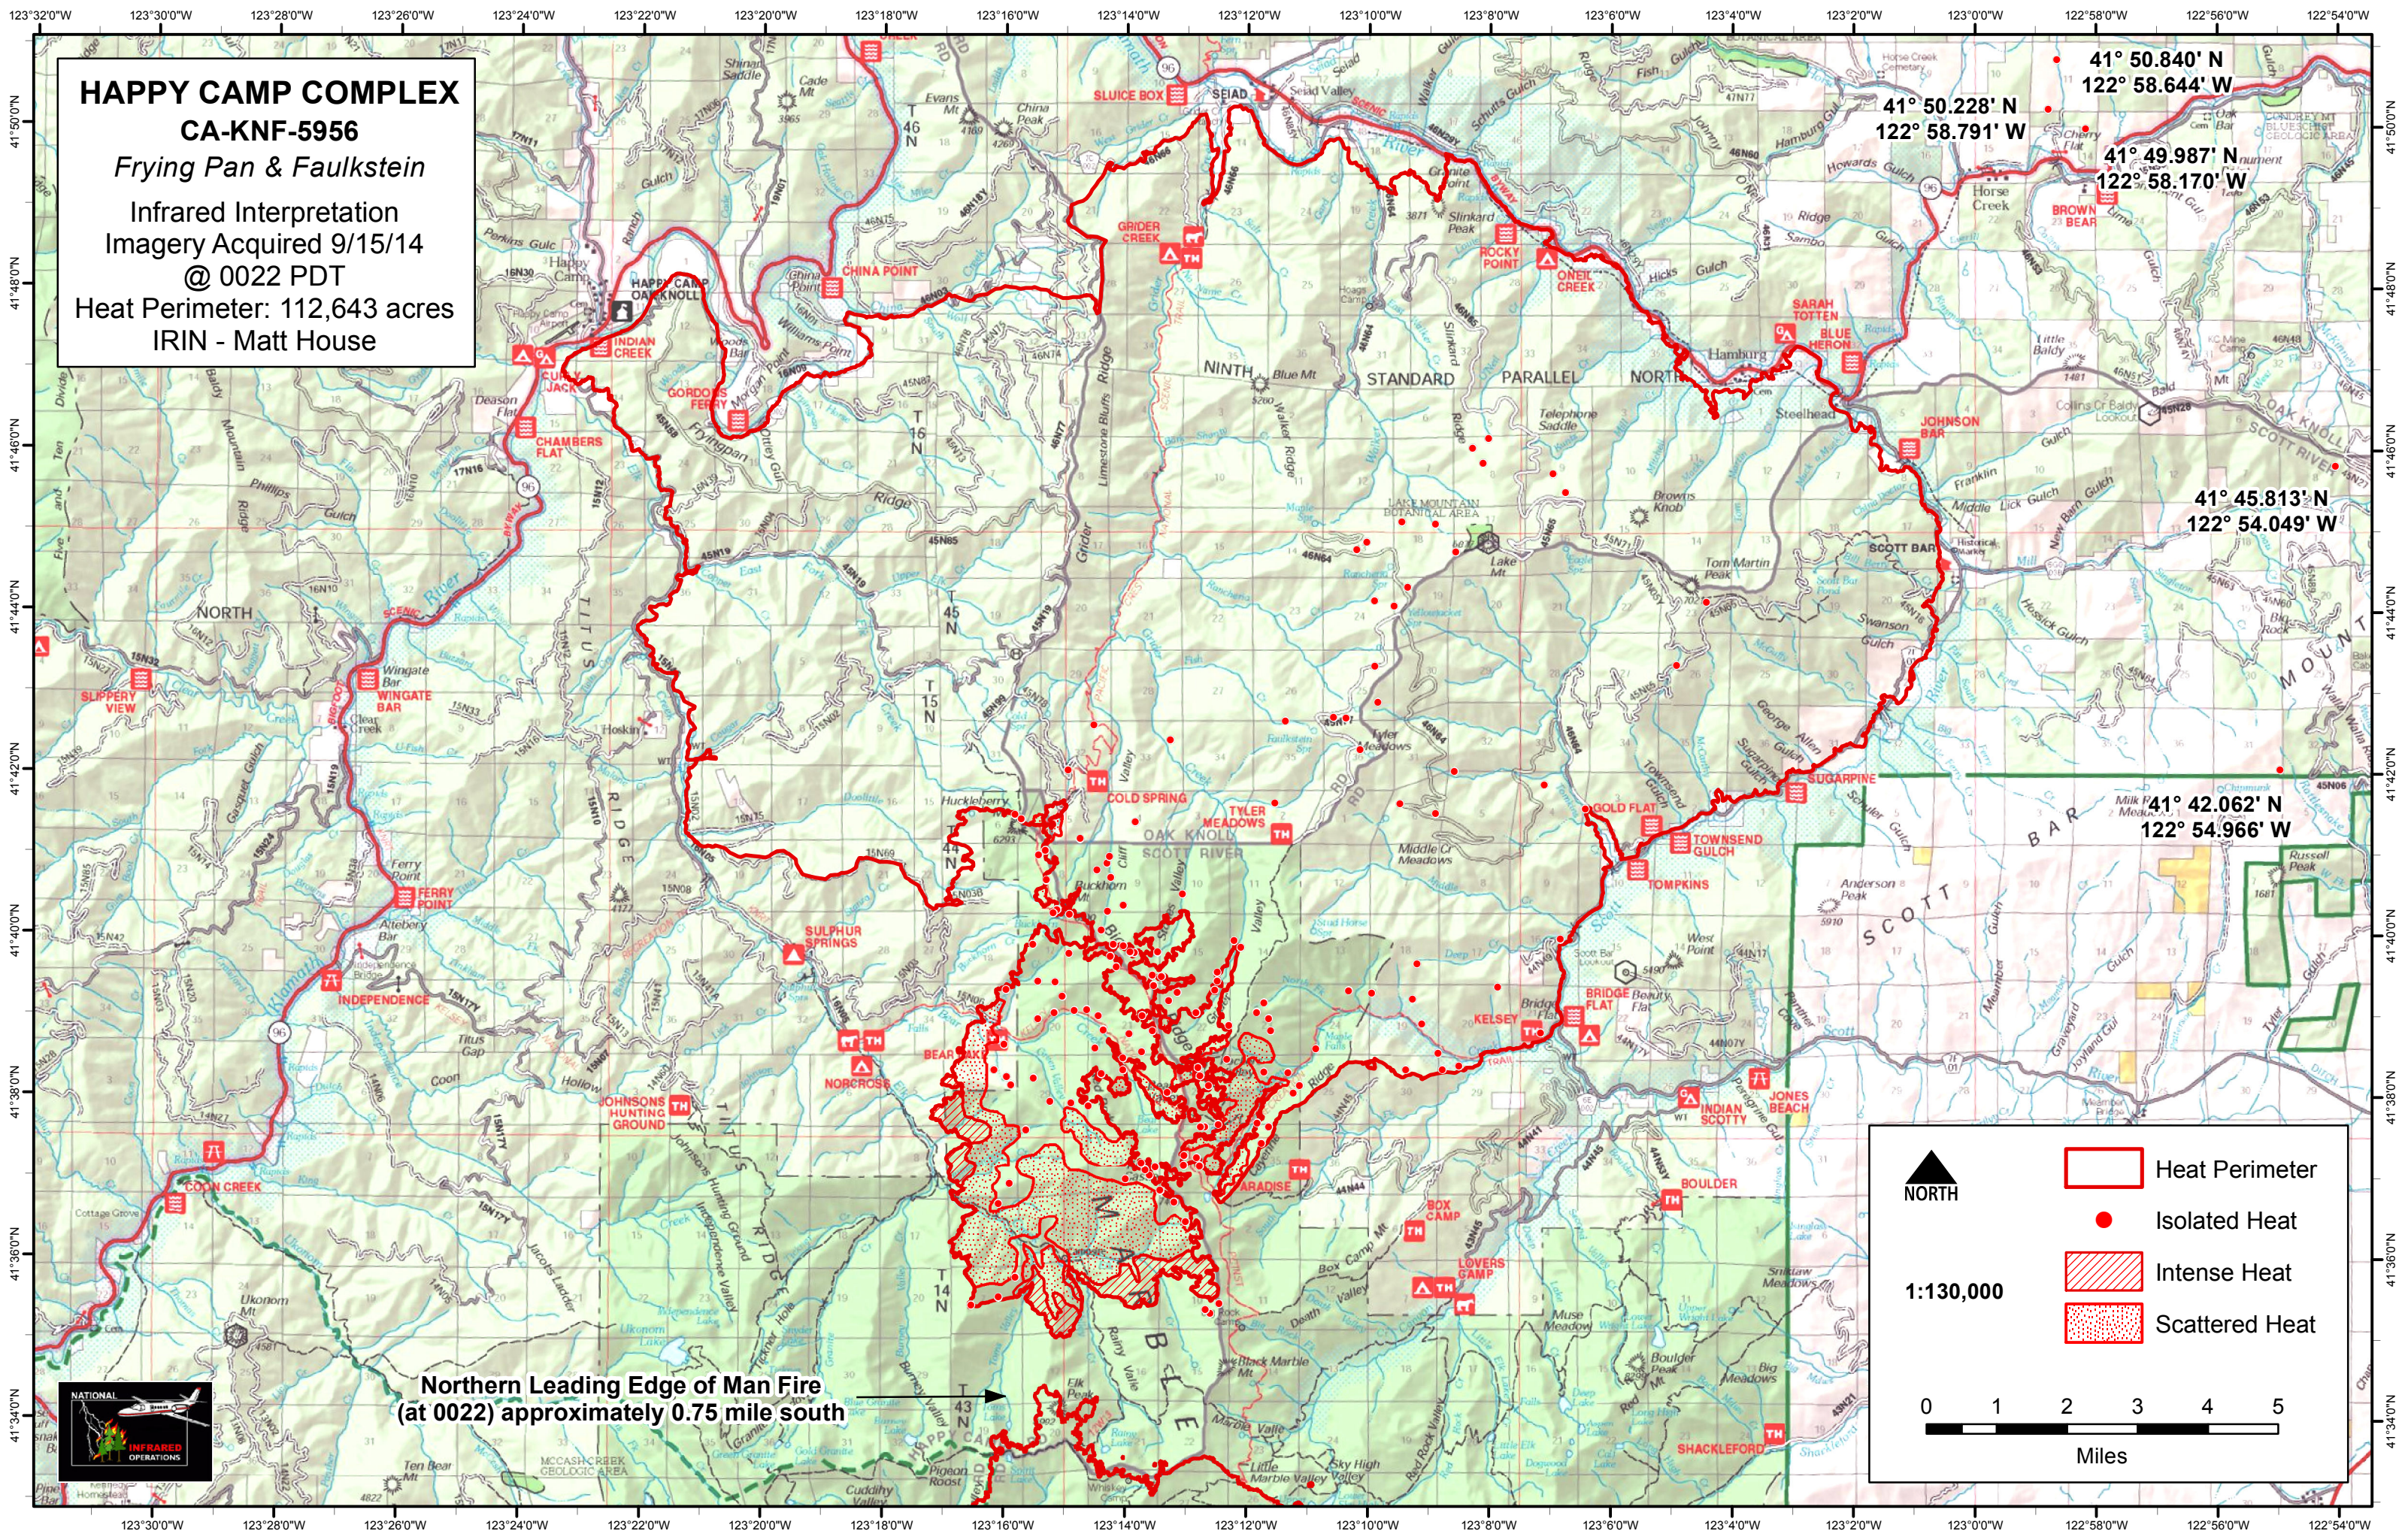

**HAPPY CAMP COMPLEX**  
**CA-KNF-5956**  
*Frying Pan & Faulkstein*  
 Infrared Interpretation  
 Imagery Acquired 9/15/14  
 @ 0022 PDT  
 Heat Perimeter: 112,643 acres  
 IRIN - Matt House

**Legend**

- Heat Perimeter
- Isolated Heat
- Intense Heat
- Scattered Heat

**Scale**  
 1:130,000  
 0 1 2 3 4 5 Miles

Northern Leading Edge of Man Fire  
 (at 0022) approximately 0.75 mile south