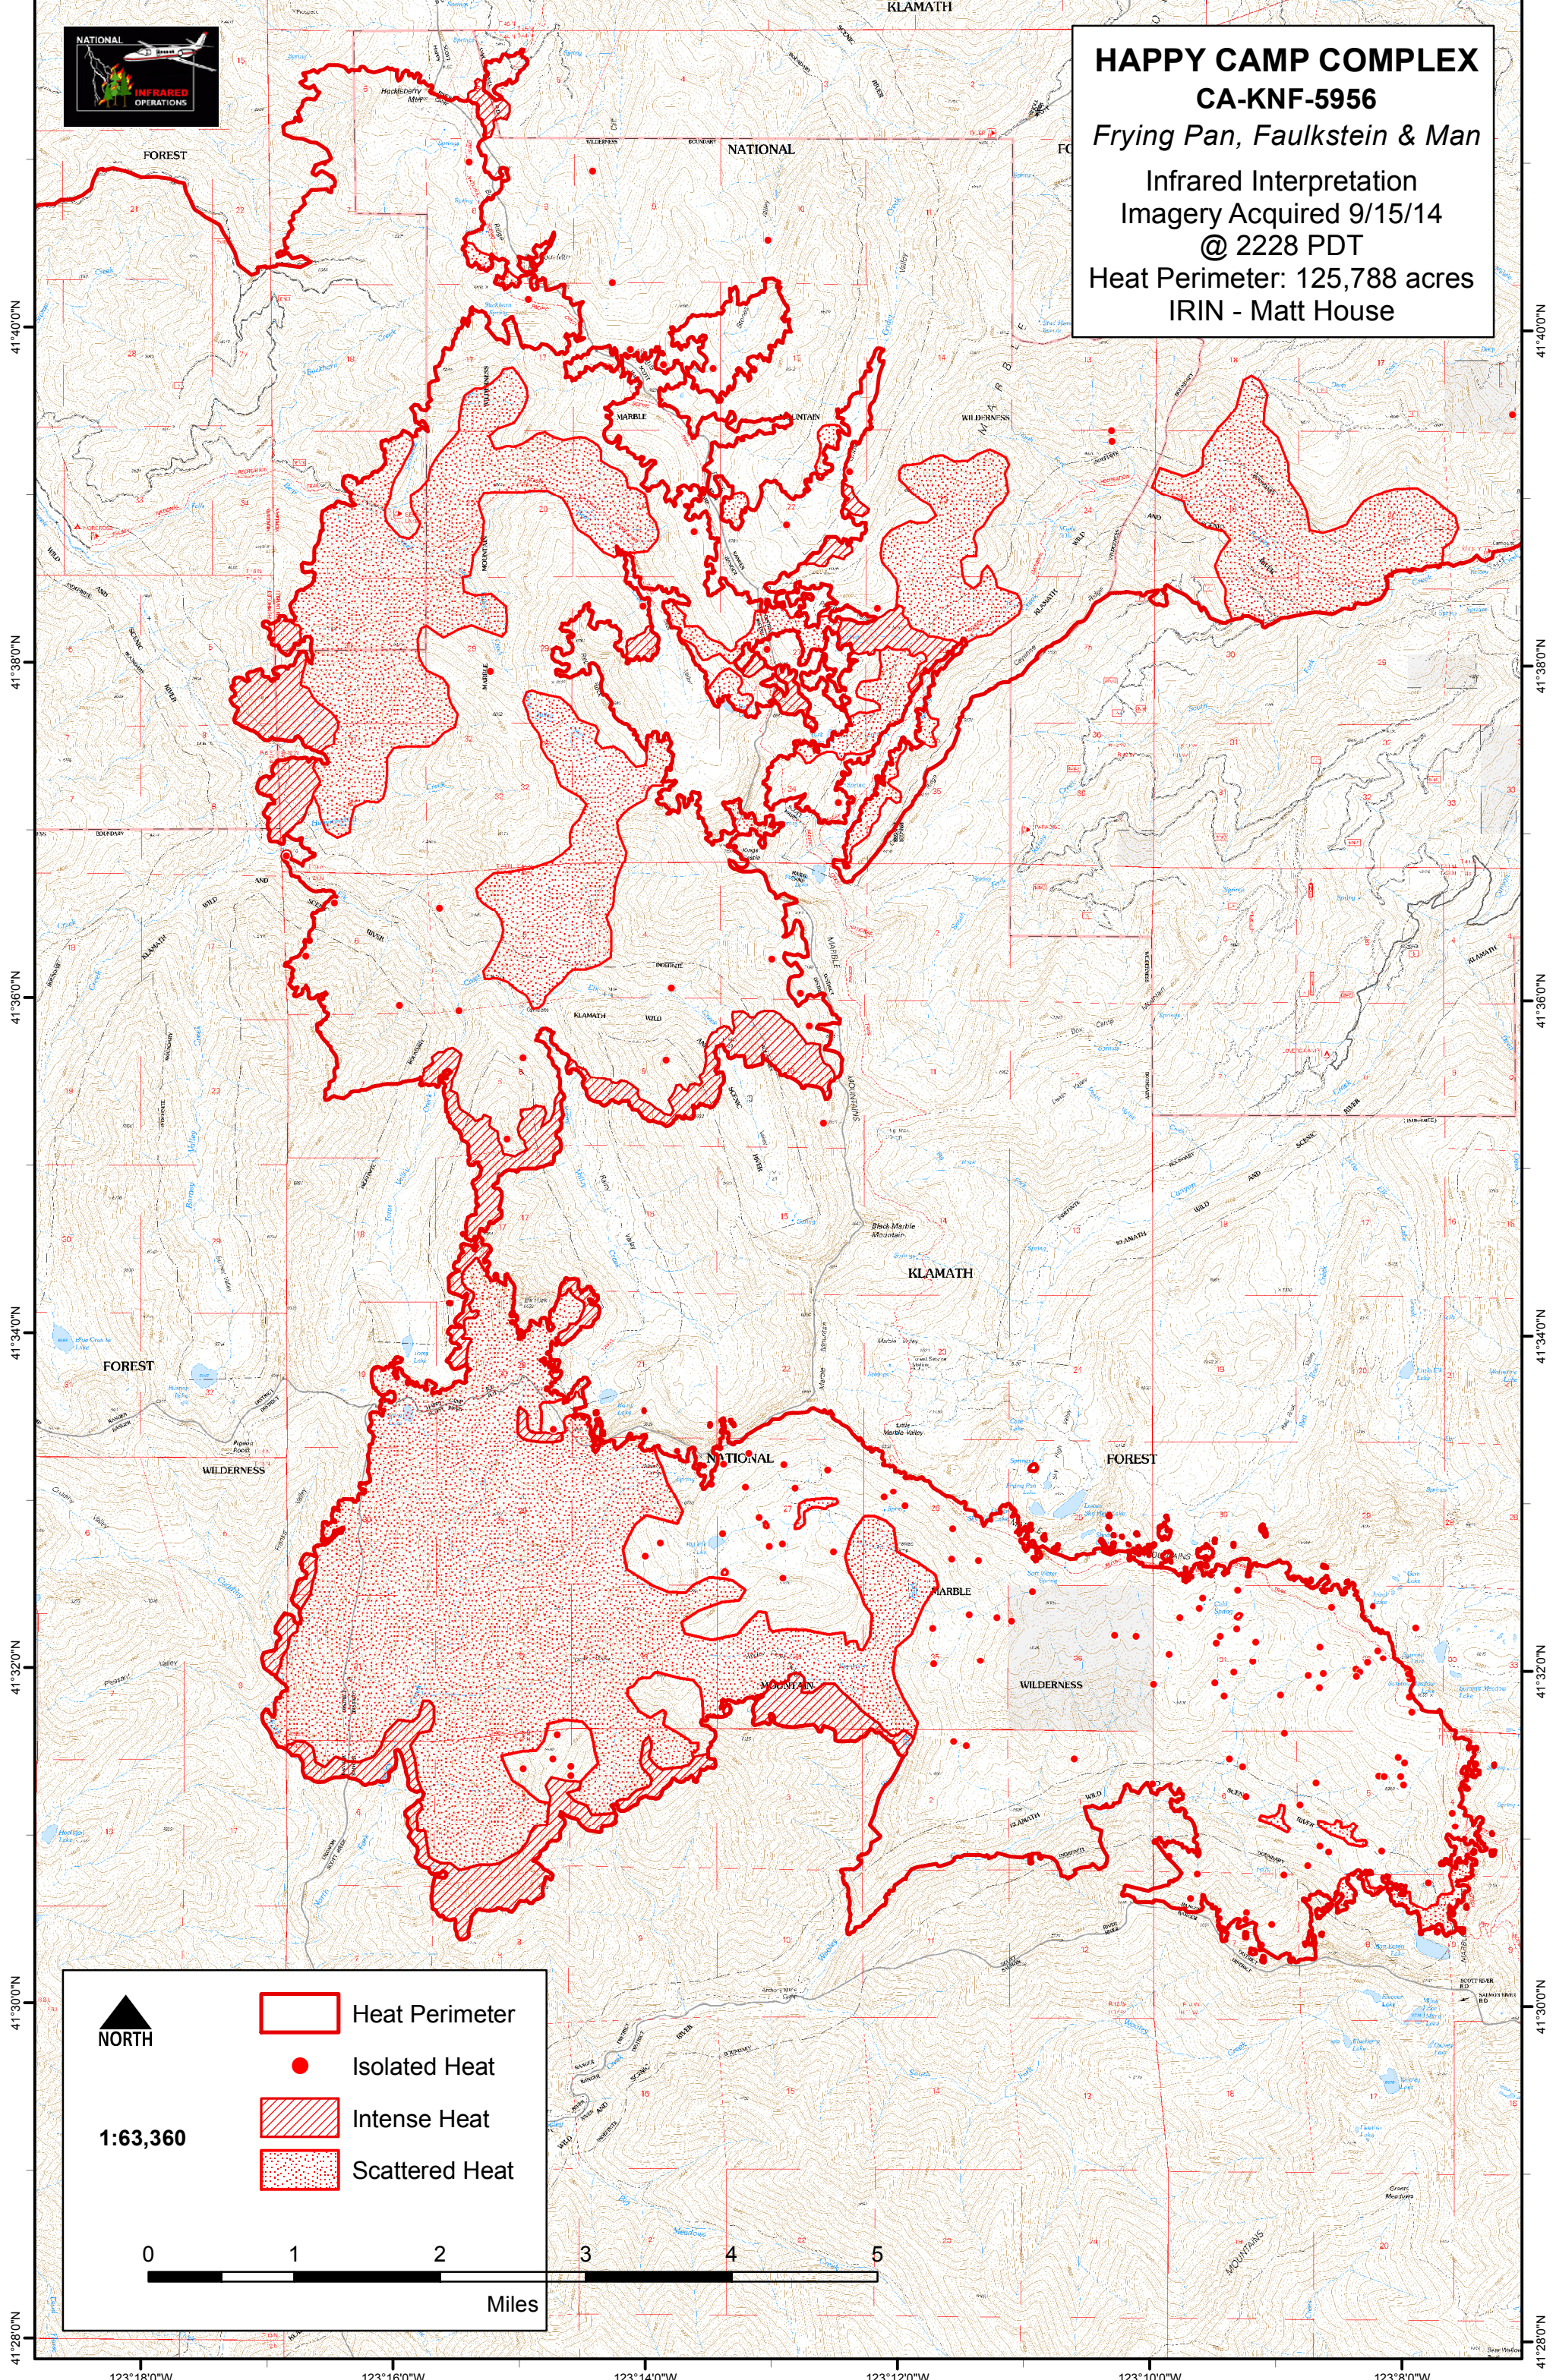

123°18'0"W 123°16'0"W 123°14'0"W 123°12'0"W 123°10'0"W 123°8'0"W

HAPPY CAMP COMPLEX
CA-KNF-5956
Frying Pan, Faulkstein & Man
Infrared Interpretation
Imagery Acquired 9/15/14
@ 2228 PDT
Heat Perimeter: 125,788 acres
IRIN - Matt House

41°40'0"N
41°38'0"N
41°36'0"N
41°34'0"N
41°32'0"N
41°30'0"N
41°28'0"N

41°40'0"N
41°38'0"N
41°36'0"N
41°34'0"N
41°32'0"N
41°30'0"N
41°28'0"N

NORTH

1:63,360

0 1 2 3 4 5
Miles

-  Heat Perimeter
-  Isolated Heat
-  Intense Heat
-  Scattered Heat

123°18'0"W 123°16'0"W 123°14'0"W 123°12'0"W 123°10'0"W 123°8'0"W