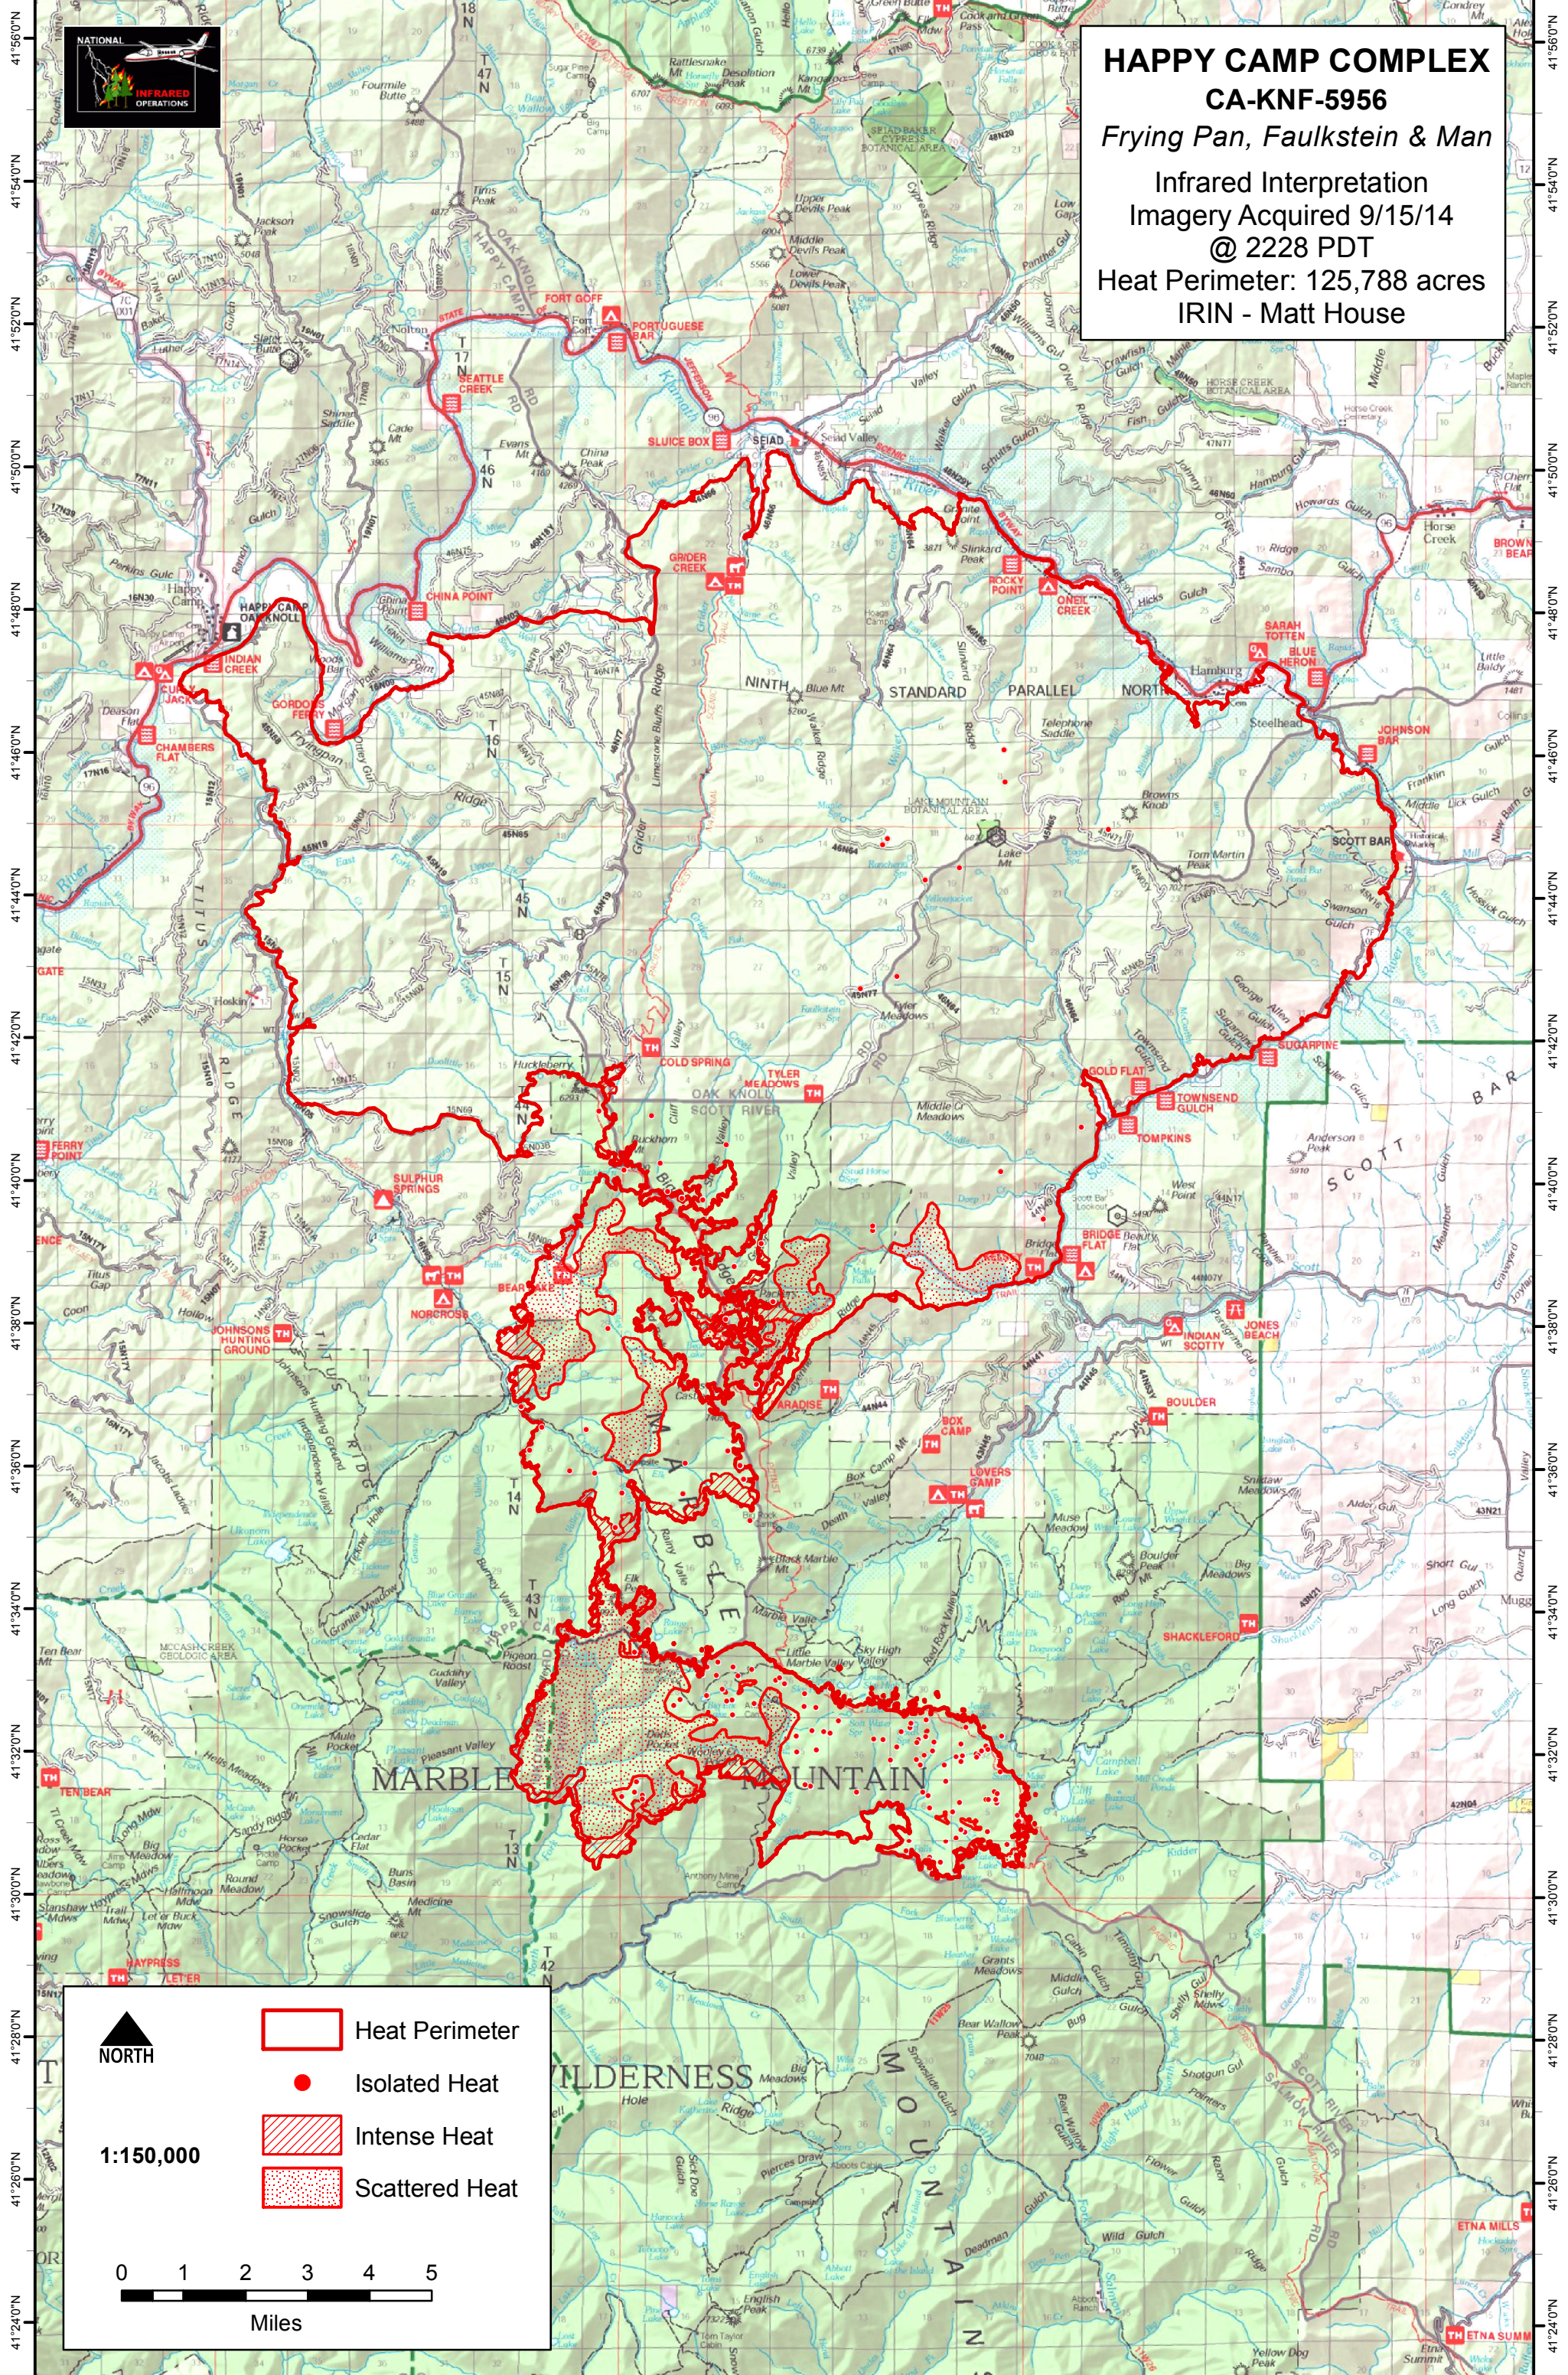

123°26'0"W 123°24'0"W 123°22'0"W 123°20'0"W 123°18'0"W 123°16'0"W 123°14'0"W 123°12'0"W 123°10'0"W 123°8'0"W 123°6'0"W 123°4'0"W 123°2'0"W 123°0'0"W 122°58'0"W

**HAPPY CAMP COMPLEX**  
**CA-KNF-5956**  
*Frying Pan, Faulkstein & Man*  
Infrared Interpretation  
Imagery Acquired 9/15/14  
@ 2228 PDT  
Heat Perimeter: 125,788 acres  
IRIN - Matt House

**NORTH**

- Heat Perimeter
- Isolated Heat
- Intense Heat
- Scattered Heat

**1:150,000**

0 1 2 3 4 5  
Miles

123°24'0"W 123°22'0"W 123°20'0"W 123°18'0"W 123°16'0"W 123°14'0"W 123°12'0"W 123°10'0"W 123°8'0"W 123°6'0"W 123°4'0"W 123°2'0"W 123°0'0"W 122°58'0"W