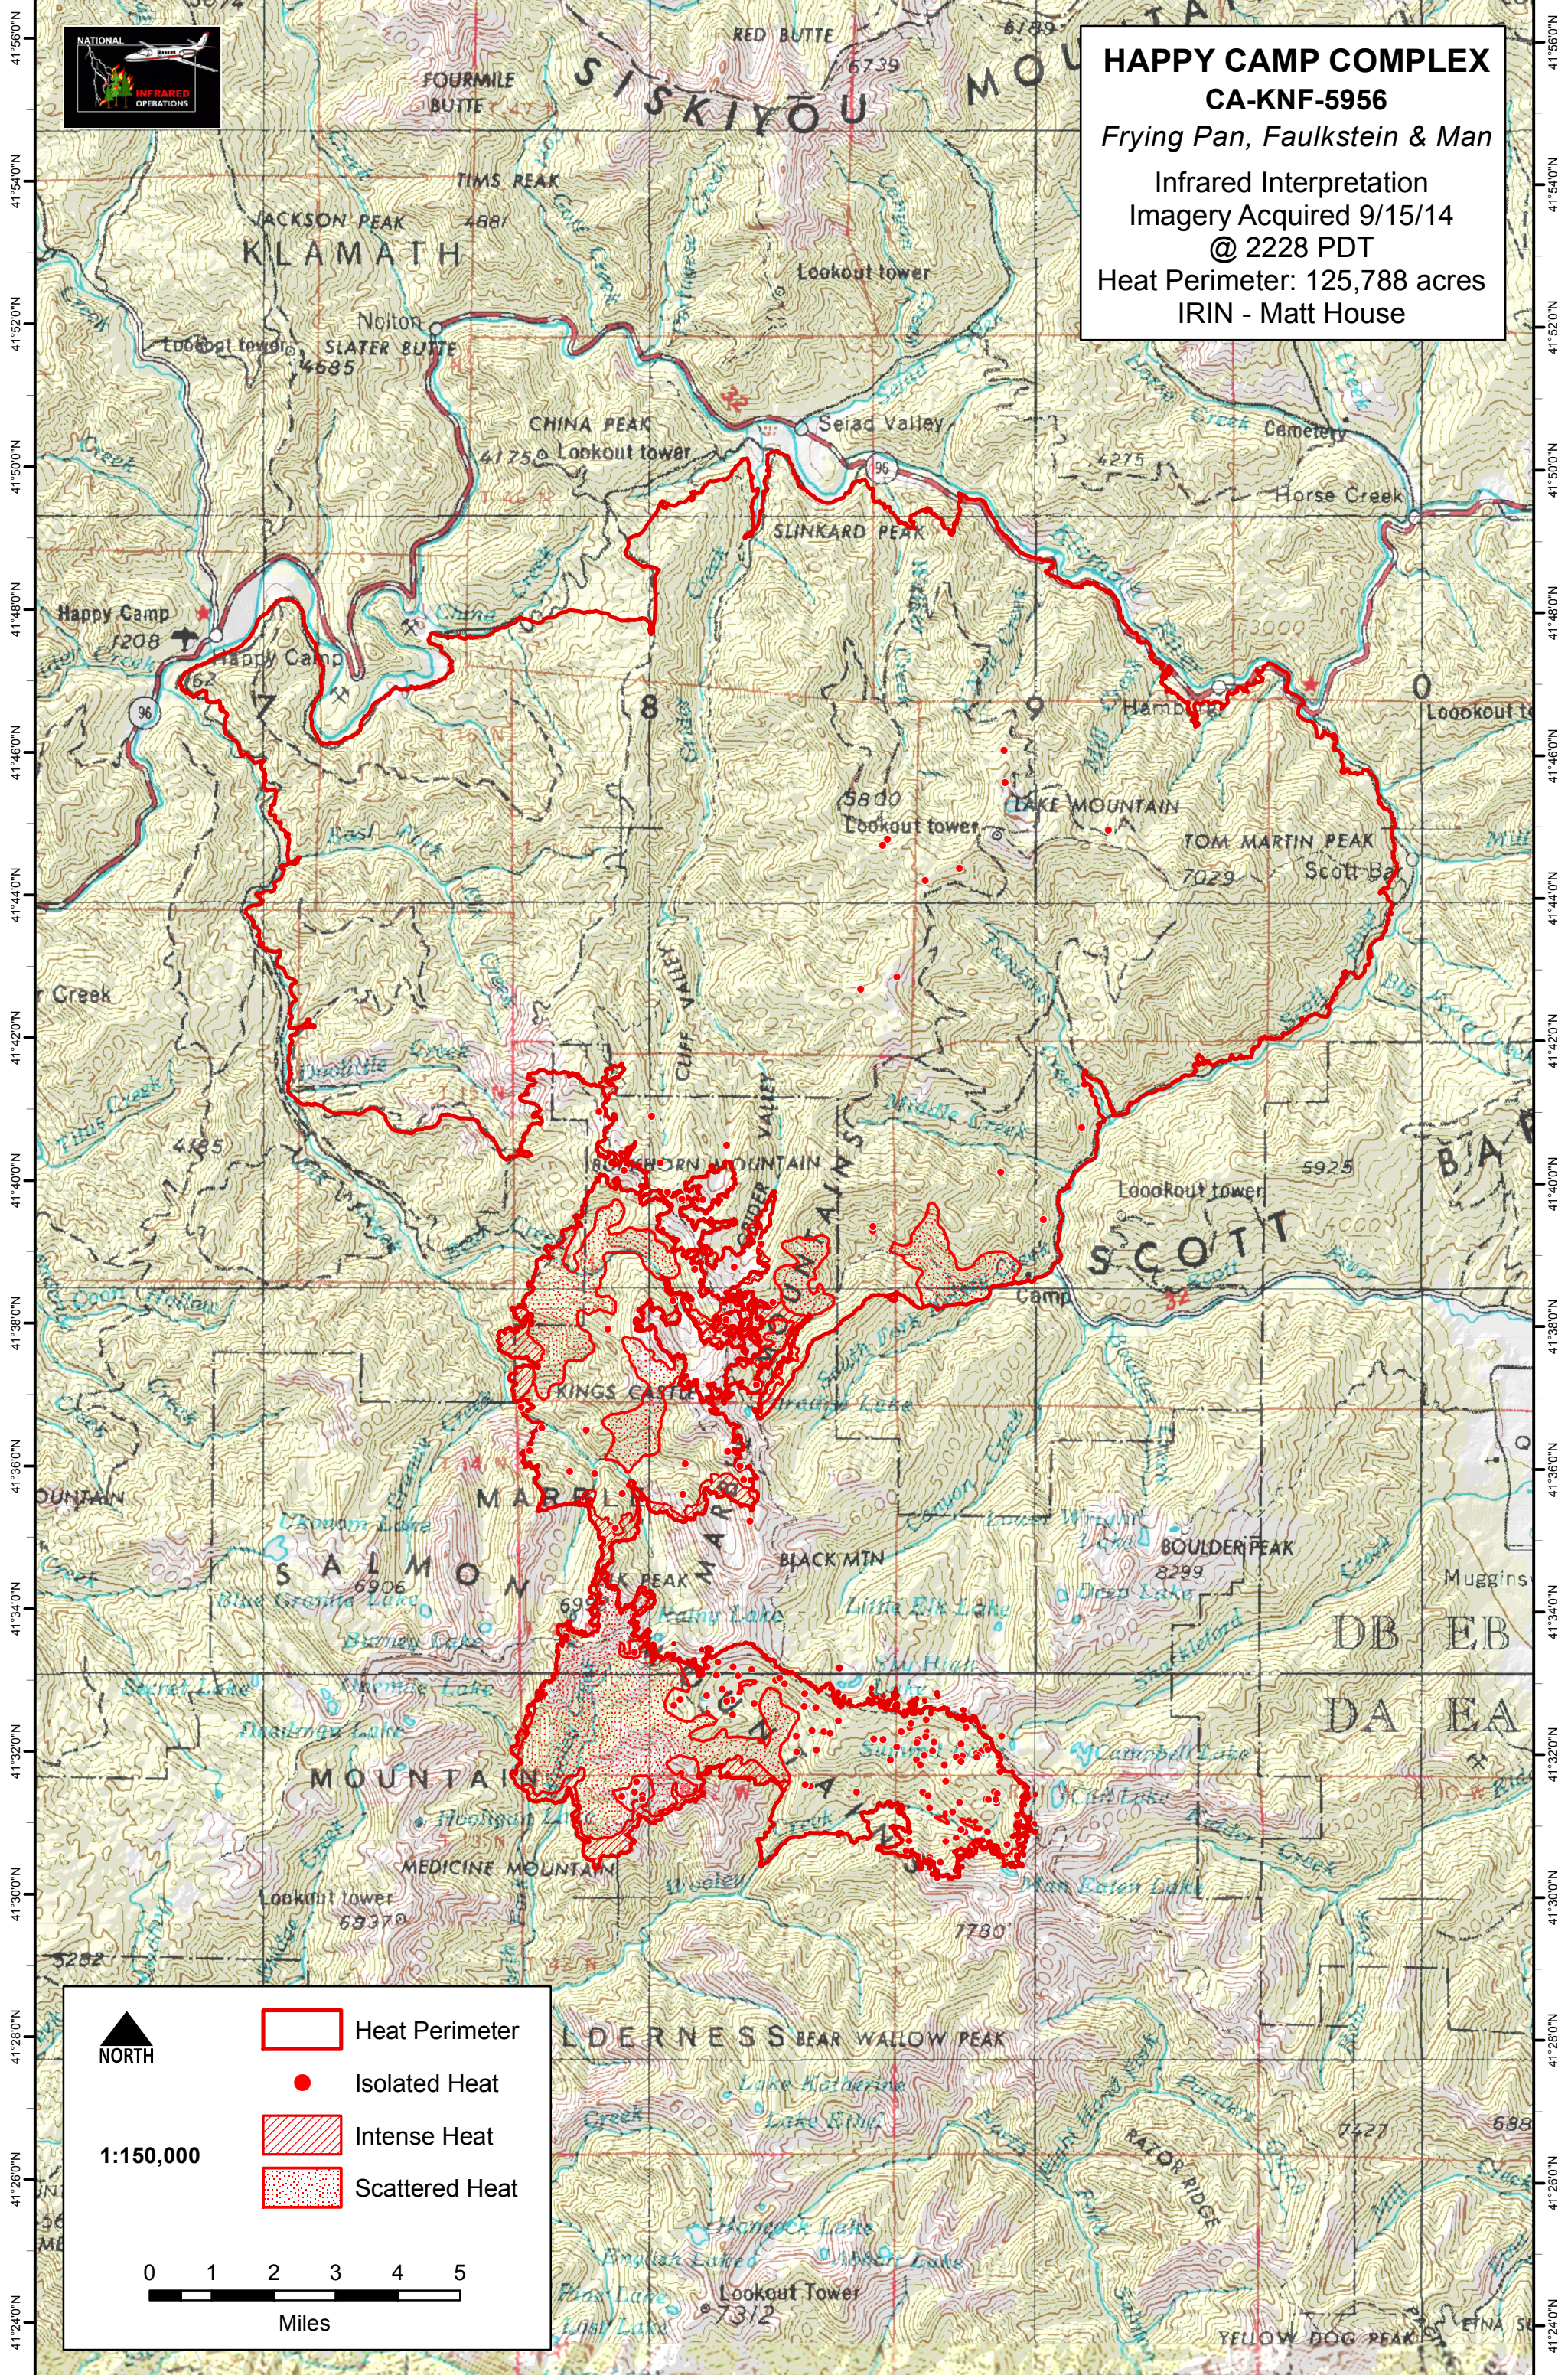

123°26'0"W 123°24'0"W 123°22'0"W 123°20'0"W 123°18'0"W 123°16'0"W 123°14'0"W 123°12'0"W 123°10'0"W 123°8'0"W 123°6'0"W 123°4'0"W 123°2'0"W 122°58'0"W

HAPPY CAMP COMPLEX
CA-KNF-5956
Frying Pan, Faulkstein & Man
Infrared Interpretation
Imagery Acquired 9/15/14
@ 2228 PDT
Heat Perimeter: 125,788 acres
IRIN - Matt House

NORTH

1:150,000

0 1 2 3 4 5
Miles

- Heat Perimeter
- Isolated Heat
- Intense Heat
- Scattered Heat