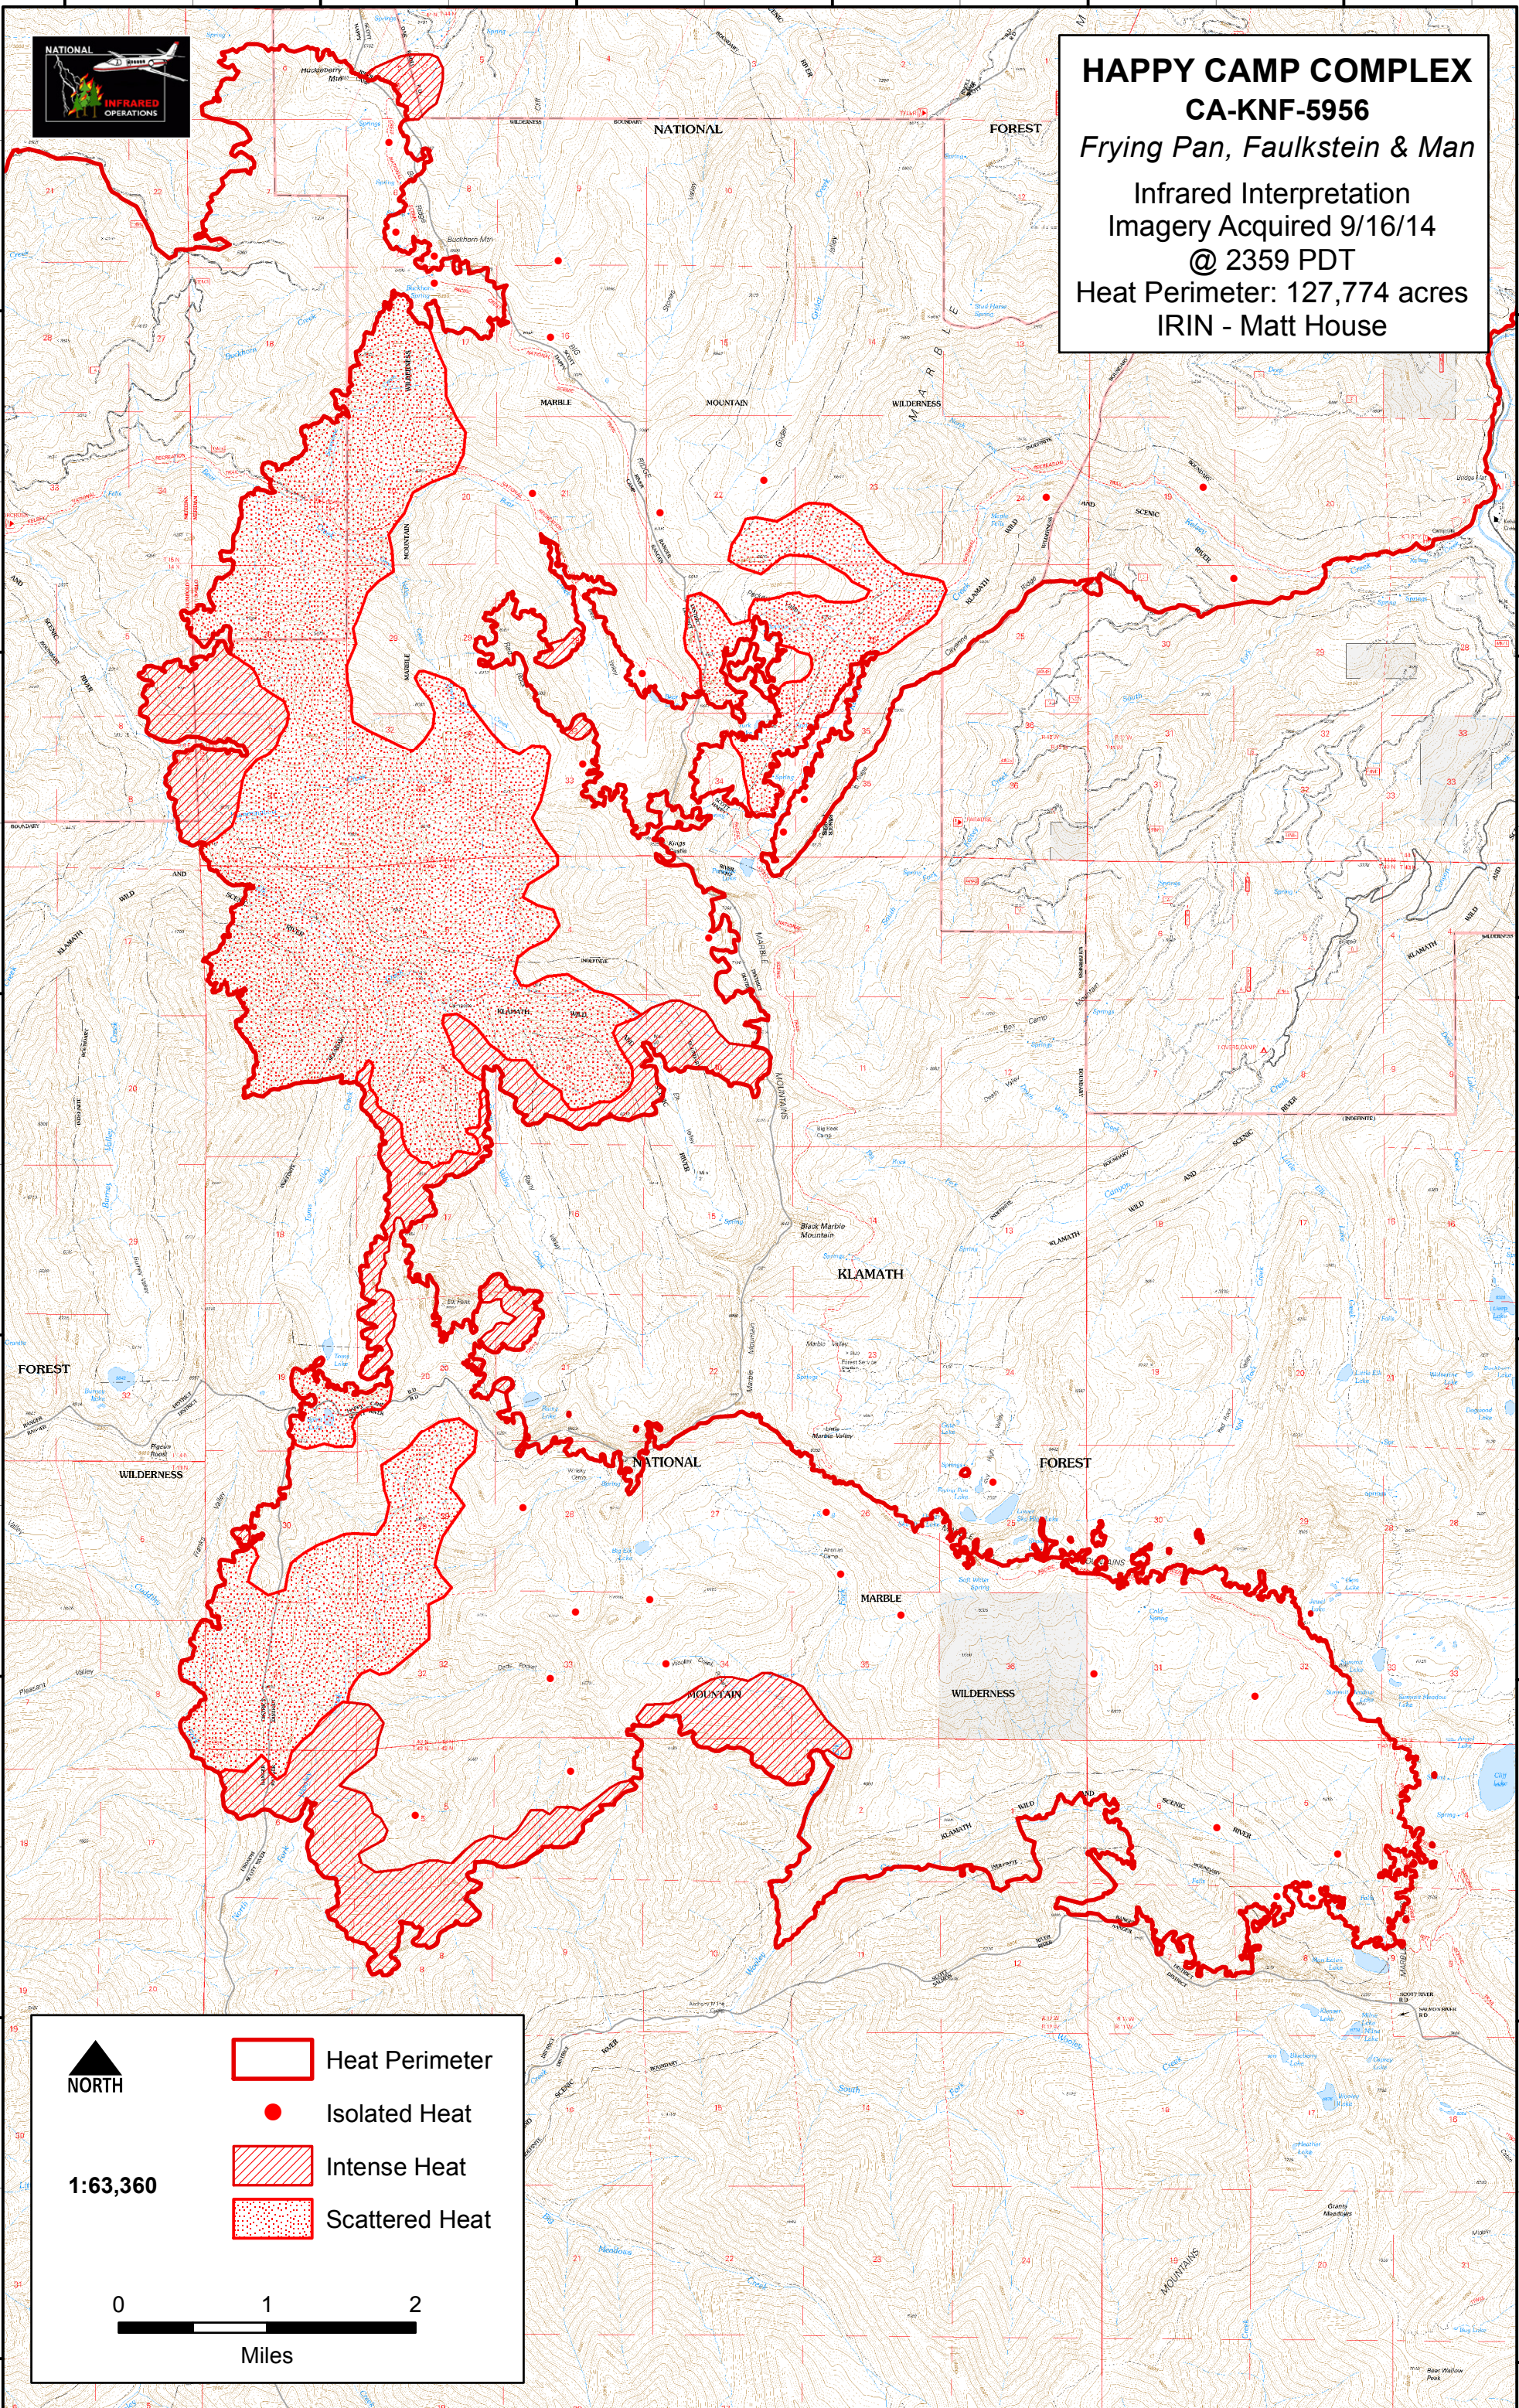

123°18'0"W 123°16'0"W 123°14'0"W 123°12'0"W 123°10'0"W 123°8'0"W

HAPPY CAMP COMPLEX
CA-KNF-5956
Frying Pan, Faulkstein & Man
Infrared Interpretation
Imagery Acquired 9/16/14
@ 2359 PDT
Heat Perimeter: 127,774 acres
IRIN - Matt House

41°40'0"N
41°38'0"N
41°36'0"N
41°34'0"N
41°32'0"N
41°30'0"N
41°28'0"N

41°40'0"N
41°38'0"N
41°36'0"N
41°34'0"N
41°32'0"N
41°30'0"N
41°28'0"N

NORTH

1:63,360

0 1 2
Miles

-  Heat Perimeter
-  Isolated Heat
-  Intense Heat
-  Scattered Heat

123°18'0"W 123°16'0"W 123°14'0"W 123°12'0"W 123°10'0"W 123°8'0"W