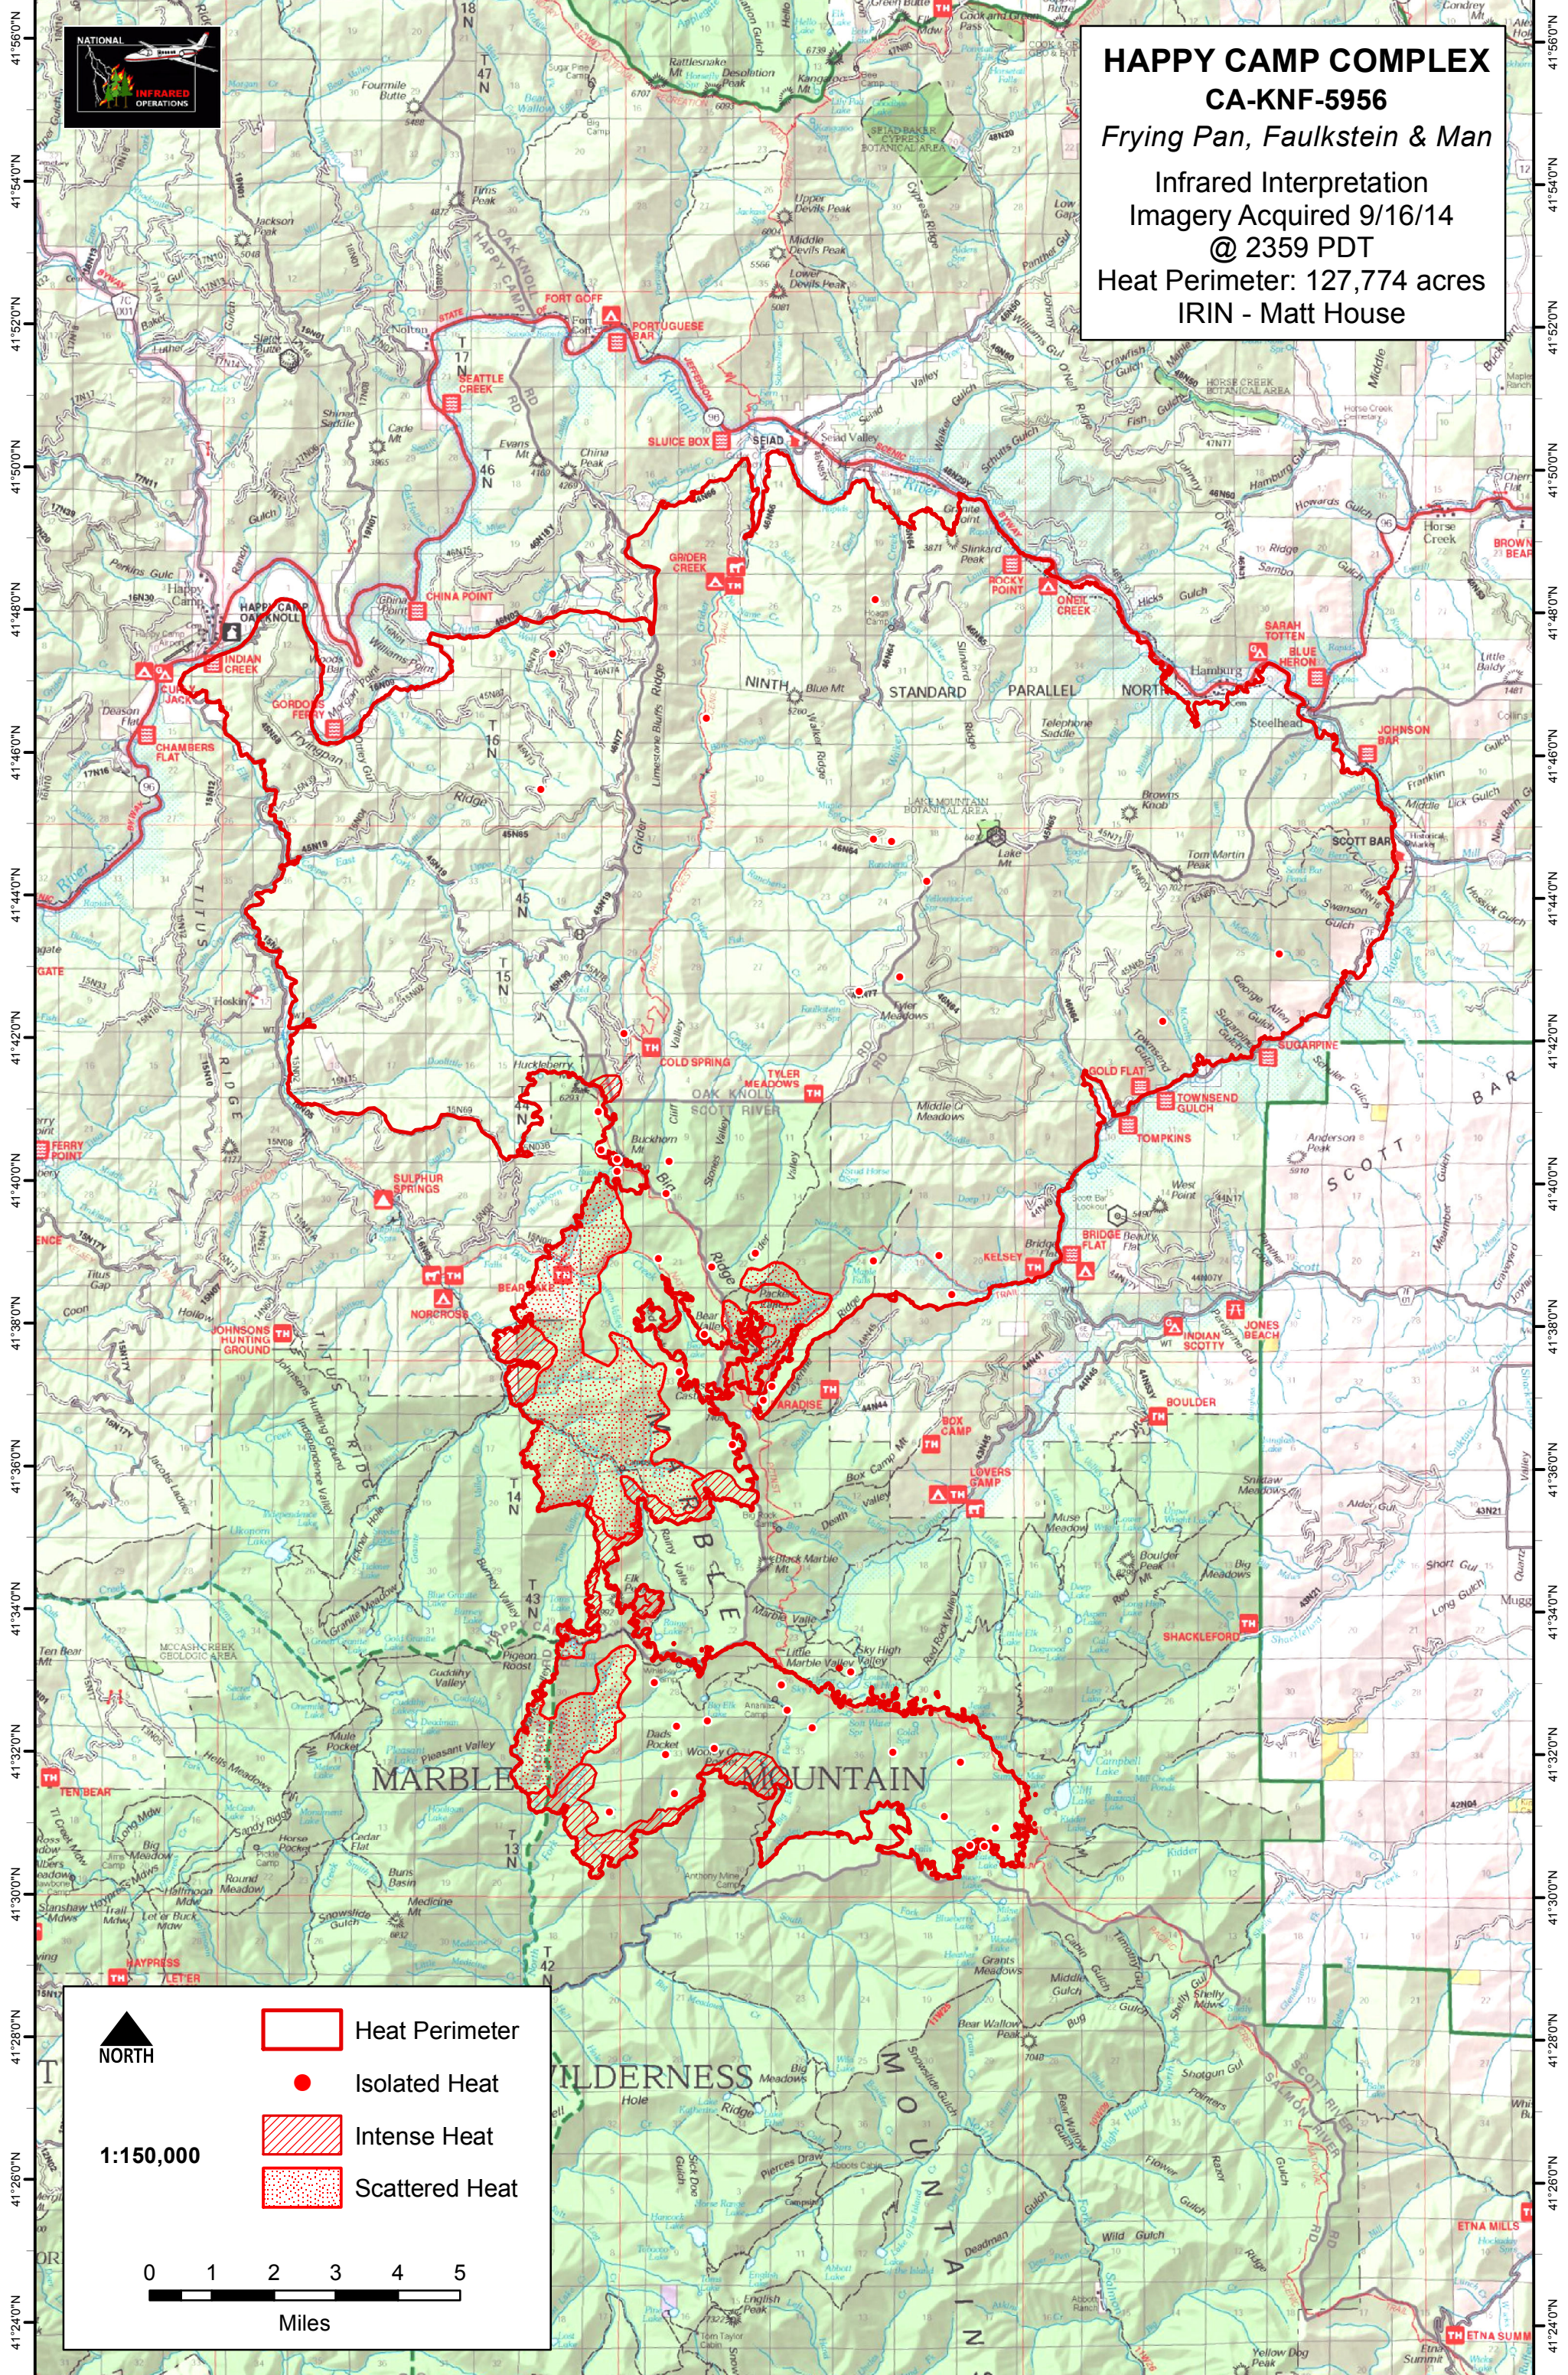

123°26'0"W 123°24'0"W 123°22'0"W 123°20'0"W 123°18'0"W 123°16'0"W 123°14'0"W 123°12'0"W 123°10'0"W 123°8'0"W 123°6'0"W 123°4'0"W 123°2'0"W 123°0'0"W 122°58'0"W

HAPPY CAMP COMPLEX
CA-KNF-5956
Frying Pan, Faulkstein & Man
Infrared Interpretation
Imagery Acquired 9/16/14
@ 2359 PDT
Heat Perimeter: 127,774 acres
IRIN - Matt House

NORTH

1:150,000

0 1 2 3 4 5
Miles

- Heat Perimeter
- Isolated Heat
- Intense Heat
- Scattered Heat

123°24'0"W 123°22'0"W 123°20'0"W 123°18'0"W 123°16'0"W 123°14'0"W 123°12'0"W 123°10'0"W 123°8'0"W 123°6'0"W 123°4'0"W 123°2'0"W 123°0'0"W 122°58'0"W