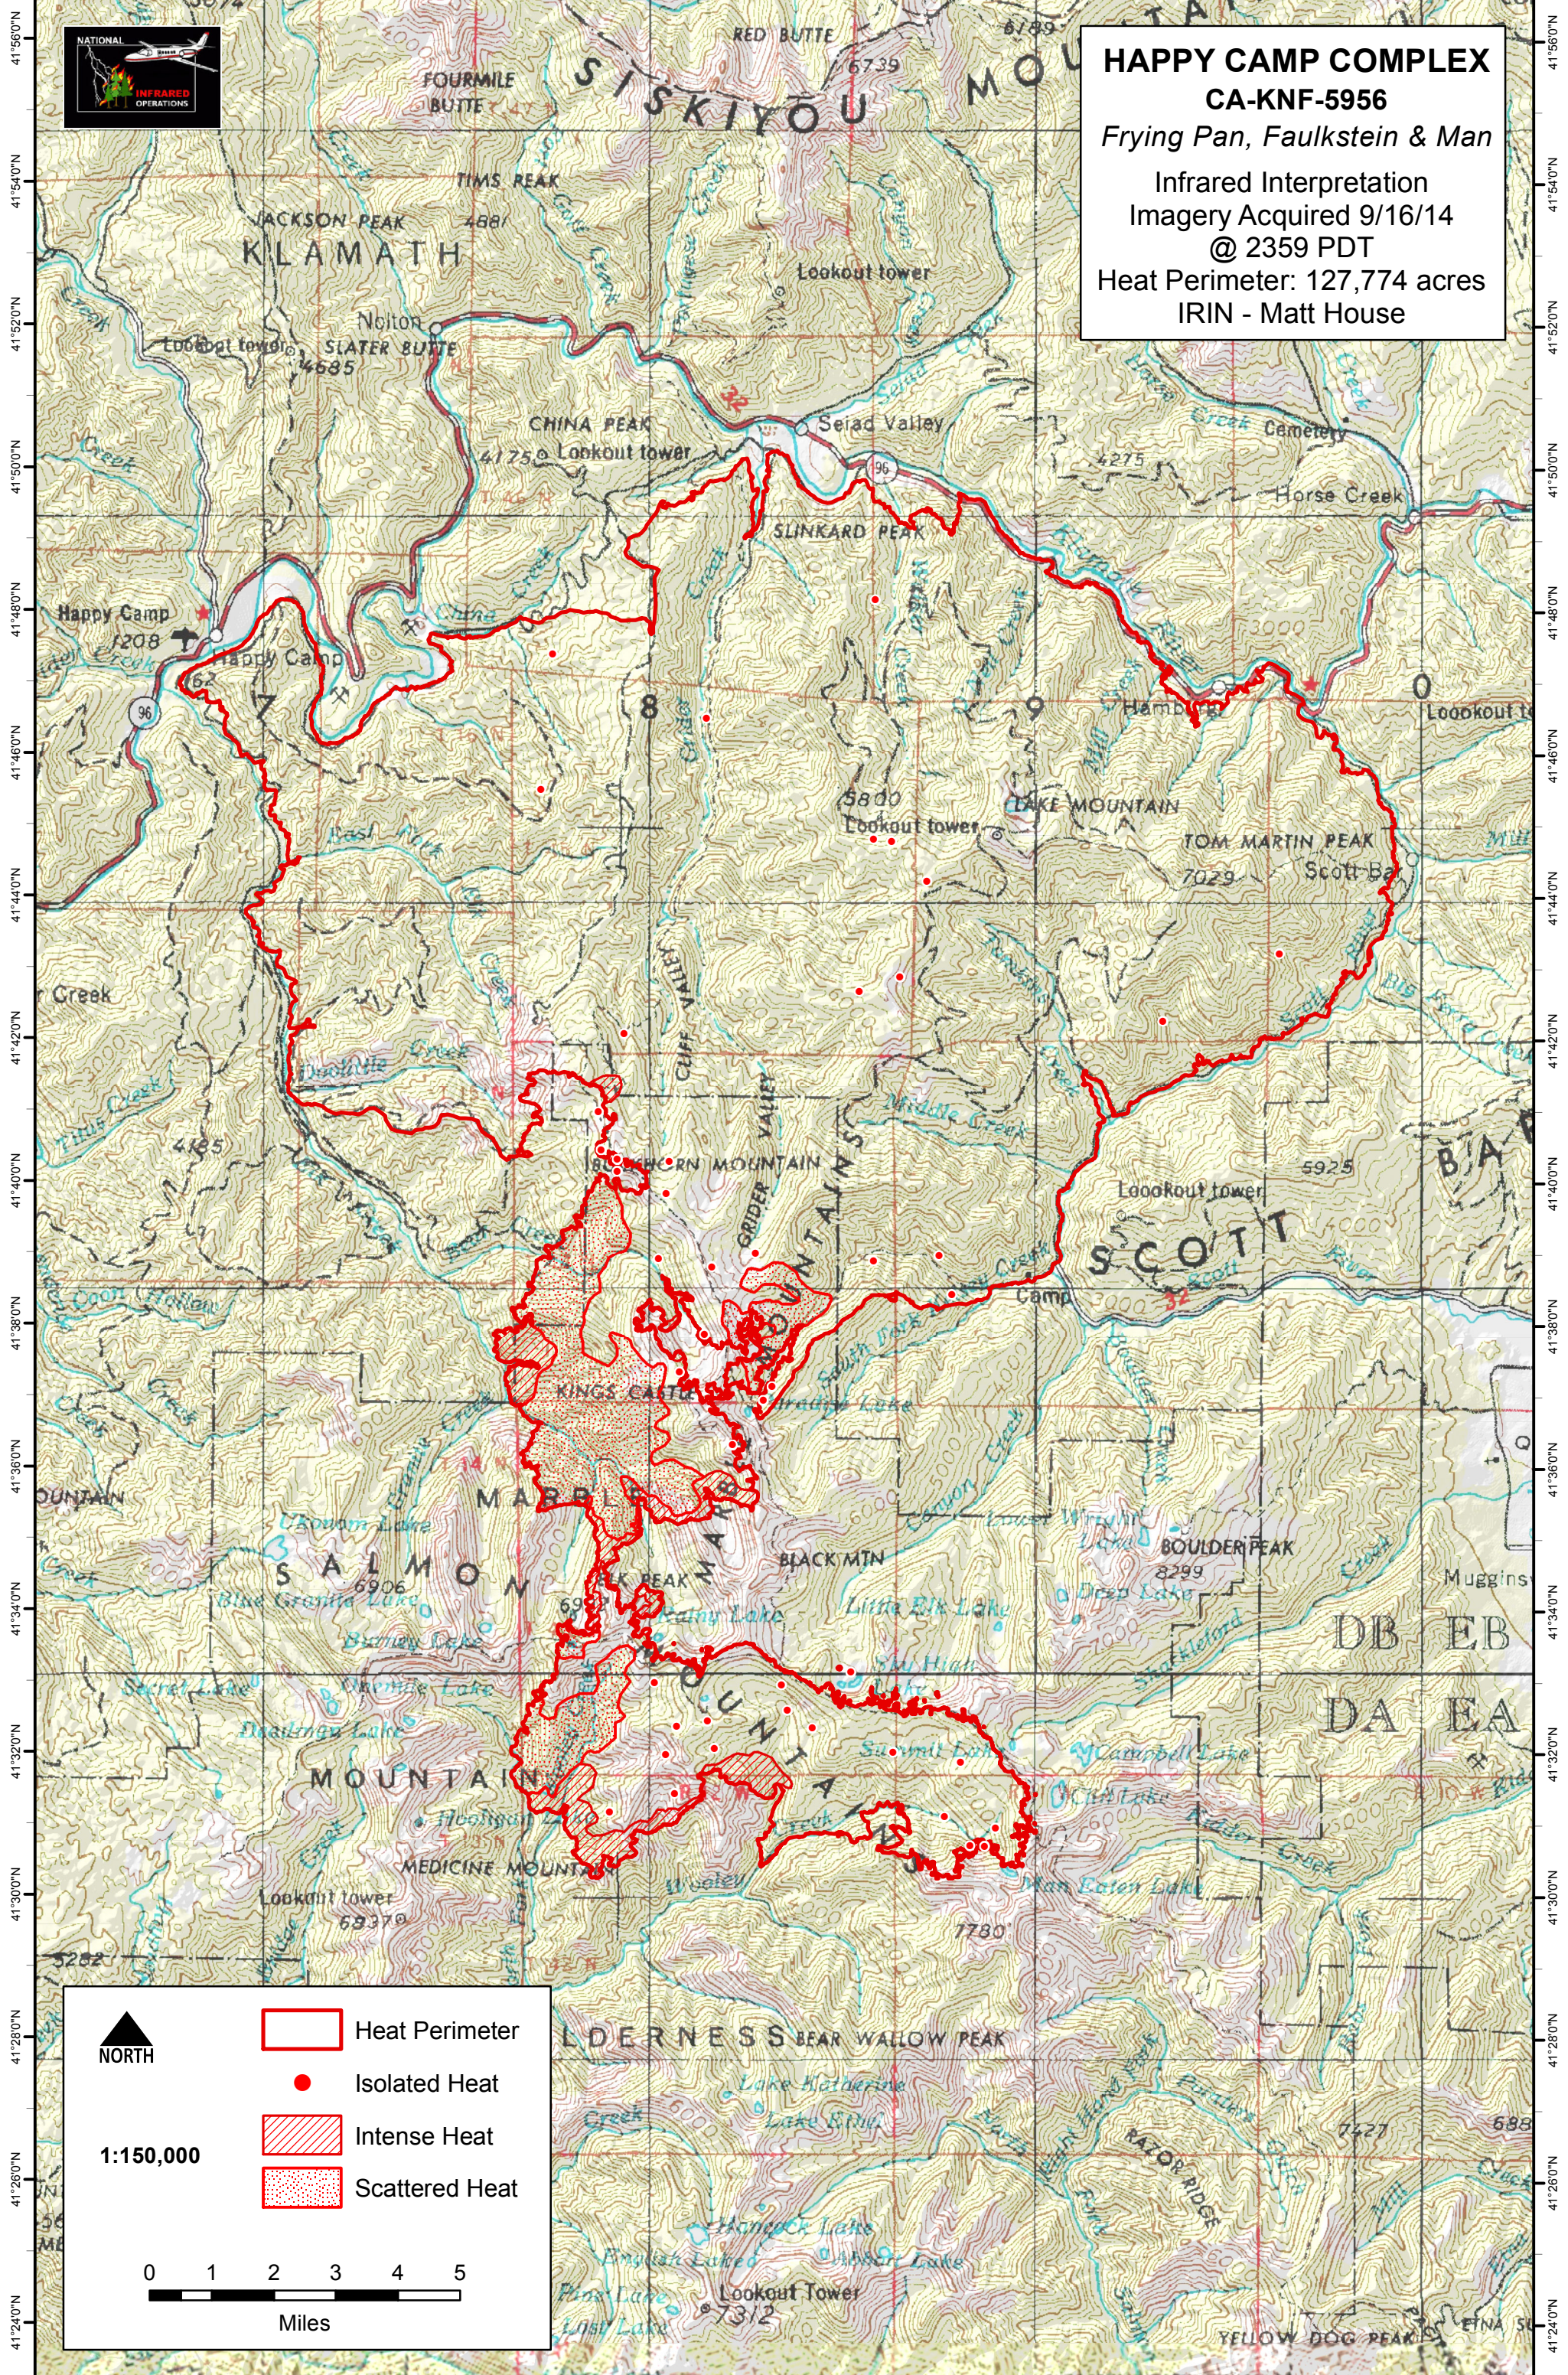

123°26'0"W 123°24'0"W 123°22'0"W 123°20'0"W 123°18'0"W 123°16'0"W 123°14'0"W 123°12'0"W 123°10'0"W 123°8'0"W 123°6'0"W 123°4'0"W 123°2'0"W 122°58'0"W

HAPPY CAMP COMPLEX
CA-KNF-5956
Frying Pan, Faulkstein & Man
Infrared Interpretation
Imagery Acquired 9/16/14
@ 2359 PDT
Heat Perimeter: 127,774 acres
IRIN - Matt House

NORTH

1:150,000

0 1 2 3 4 5
Miles

- Heat Perimeter
- Isolated Heat
- Intense Heat
- Scattered Heat

123°24'0"W 123°22'0"W 123°20'0"W 123°18'0"W 123°16'0"W 123°14'0"W 123°12'0"W 123°10'0"W 123°8'0"W 123°6'0"W 123°4'0"W 123°2'0"W 122°58'0"W