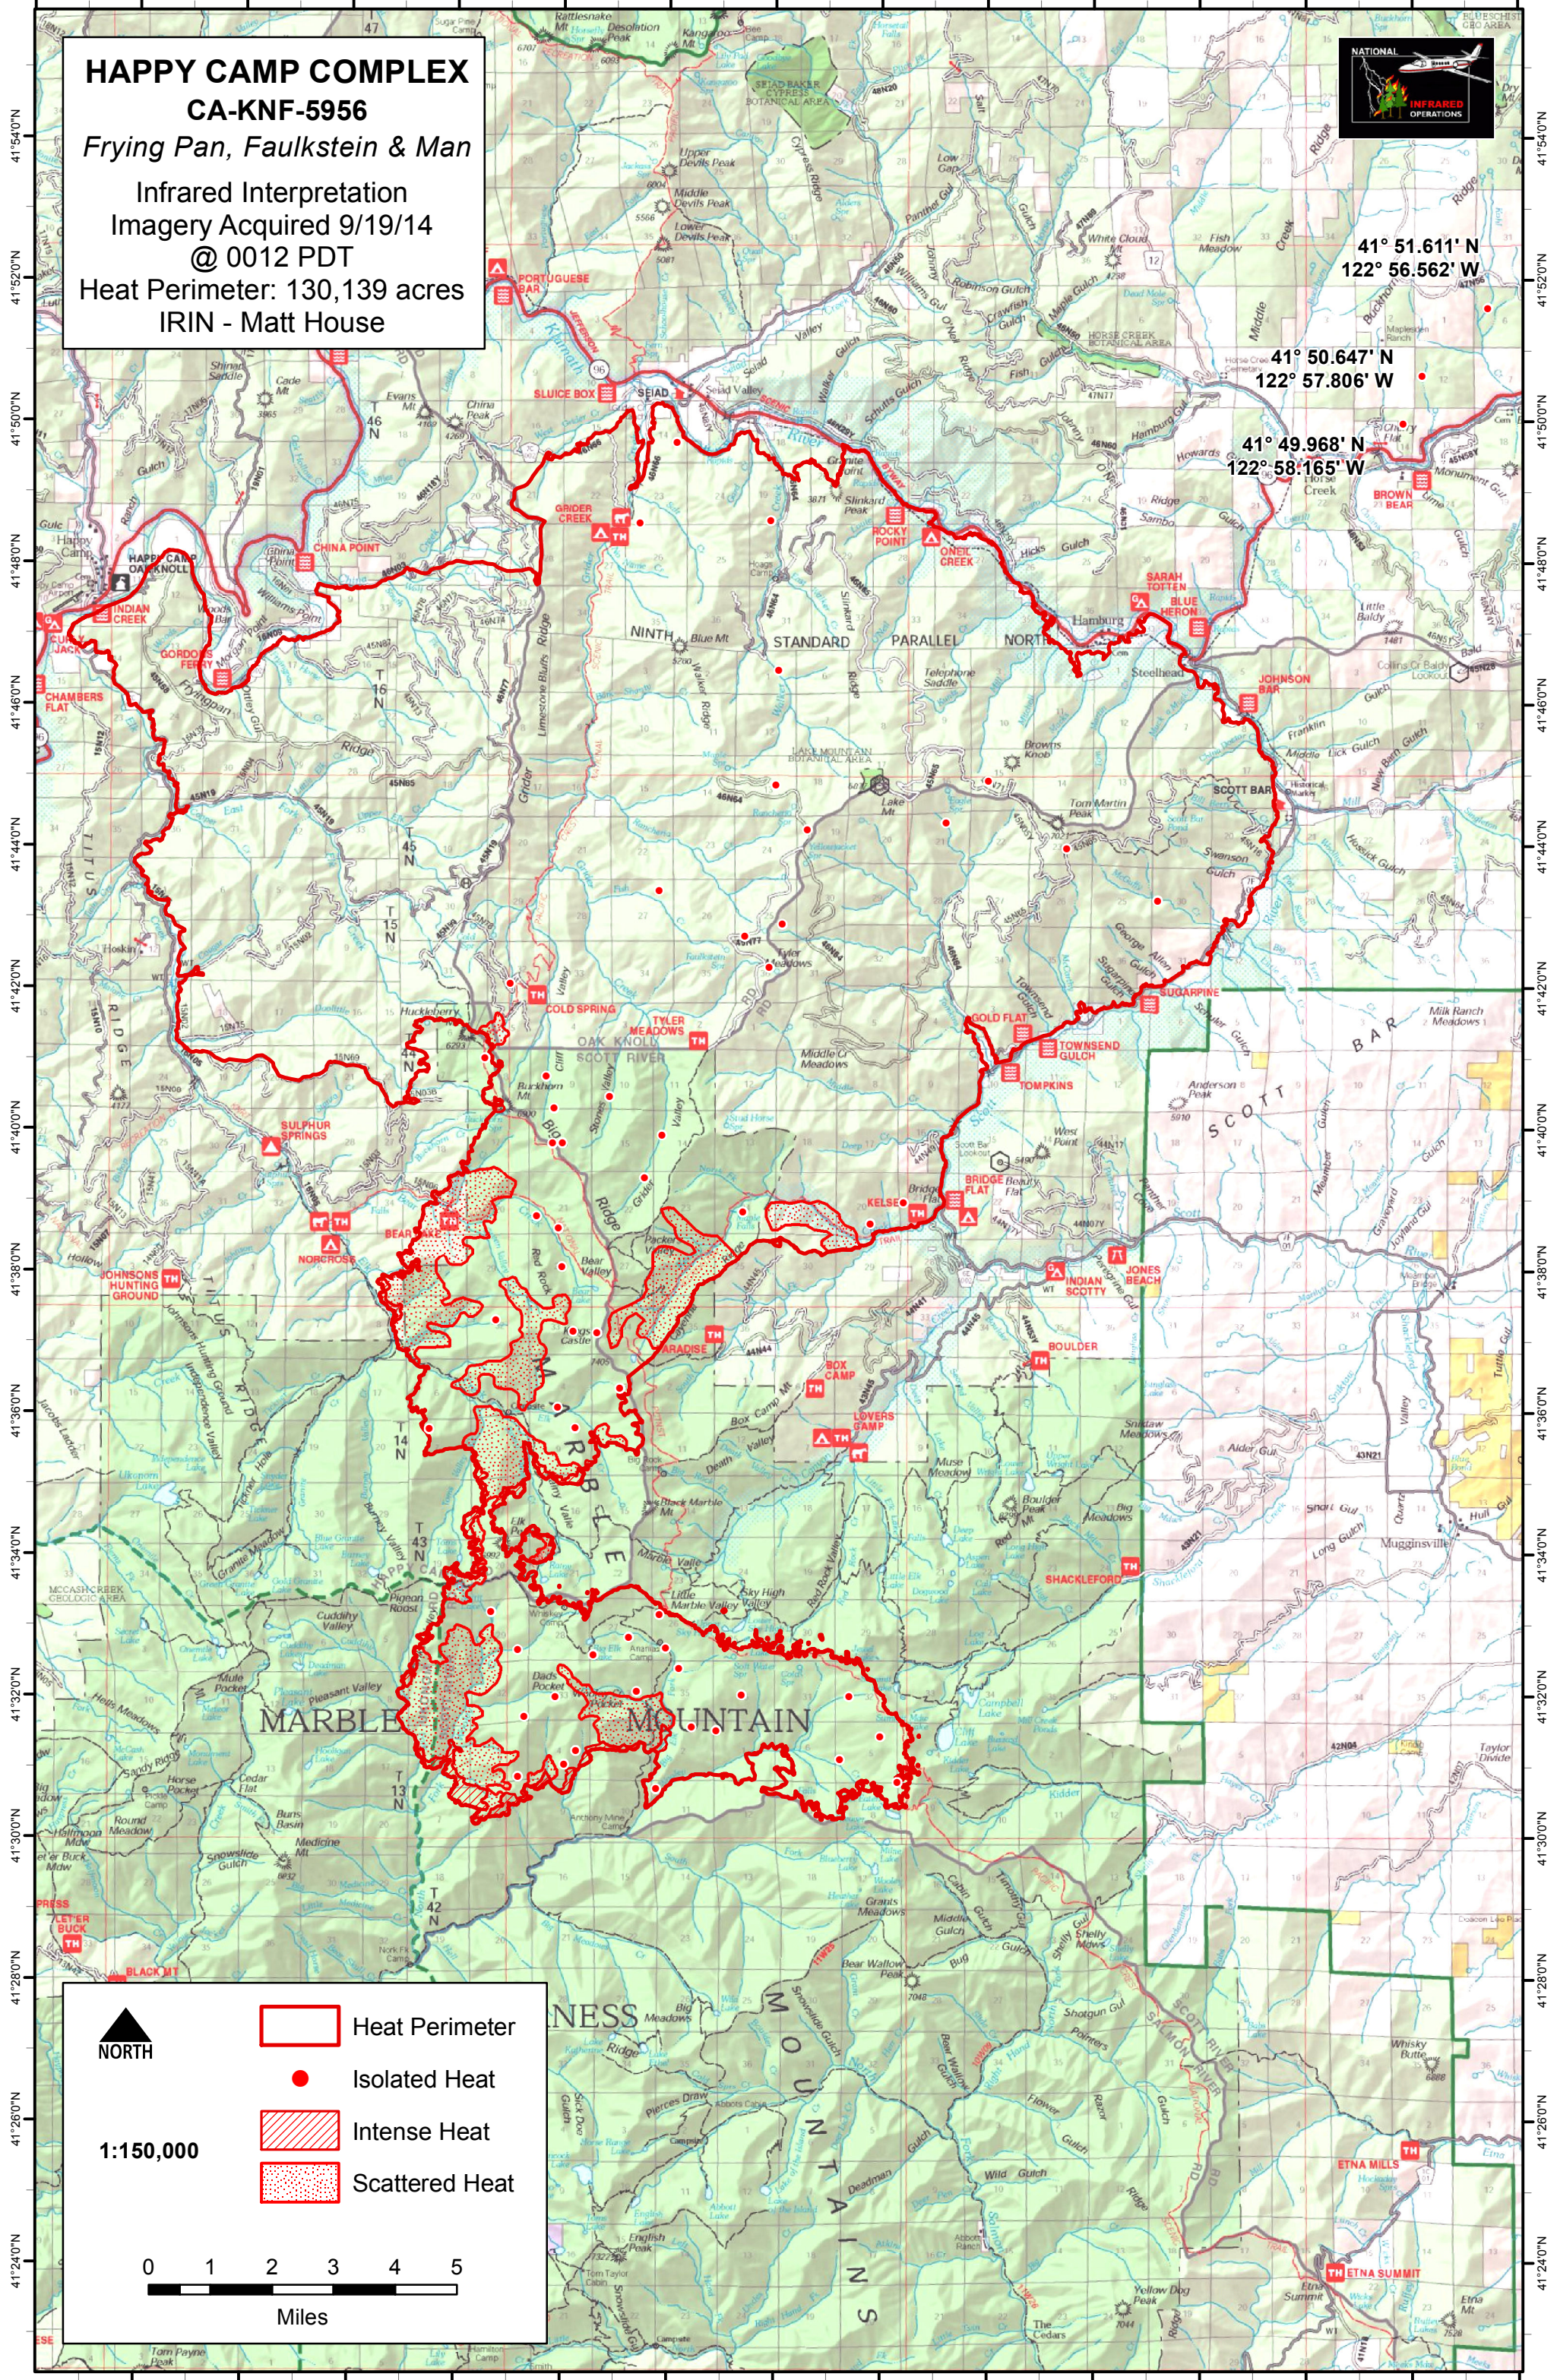

123°24'0"W 123°22'0"W 123°20'0"W 123°18'0"W 123°16'0"W 123°14'0"W 123°12'0"W 123°10'0"W 123°8'0"W 123°6'0"W 123°4'0"W 123°2'0"W 123°0'0"W 122°58'0"W 122°56'0"W

HAPPY CAMP COMPLEX
CA-KNF-5956
Frying Pan, Faulkstein & Man
Infrared Interpretation
Imagery Acquired 9/19/14
@ 0012 PDT
Heat Perimeter: 130,139 acres
IRIN - Matt House

41° 51.611' N
122° 56.562' W

41° 50.647' N
122° 57.806' W

41° 49.968' N
122° 58.165' W

41°54'0"N
41°52'0"N
41°50'0"N
41°48'0"N
41°46'0"N
41°44'0"N
41°42'0"N
41°40'0"N
41°38'0"N
41°36'0"N
41°34'0"N
41°32'0"N
41°30'0"N
41°28'0"N
41°26'0"N
41°24'0"N

123°24'0"W
123°22'0"W
123°20'0"W
123°18'0"W
123°16'0"W
123°14'0"W
123°12'0"W
123°10'0"W
123°8'0"W
123°6'0"W
123°4'0"W
123°2'0"W
123°0'0"W
122°58'0"W
122°56'0"W

NORTH

1:150,000

- Heat Perimeter
- Isolated Heat
- Intense Heat
- Scattered Heat

0 1 2 3 4 5
Miles