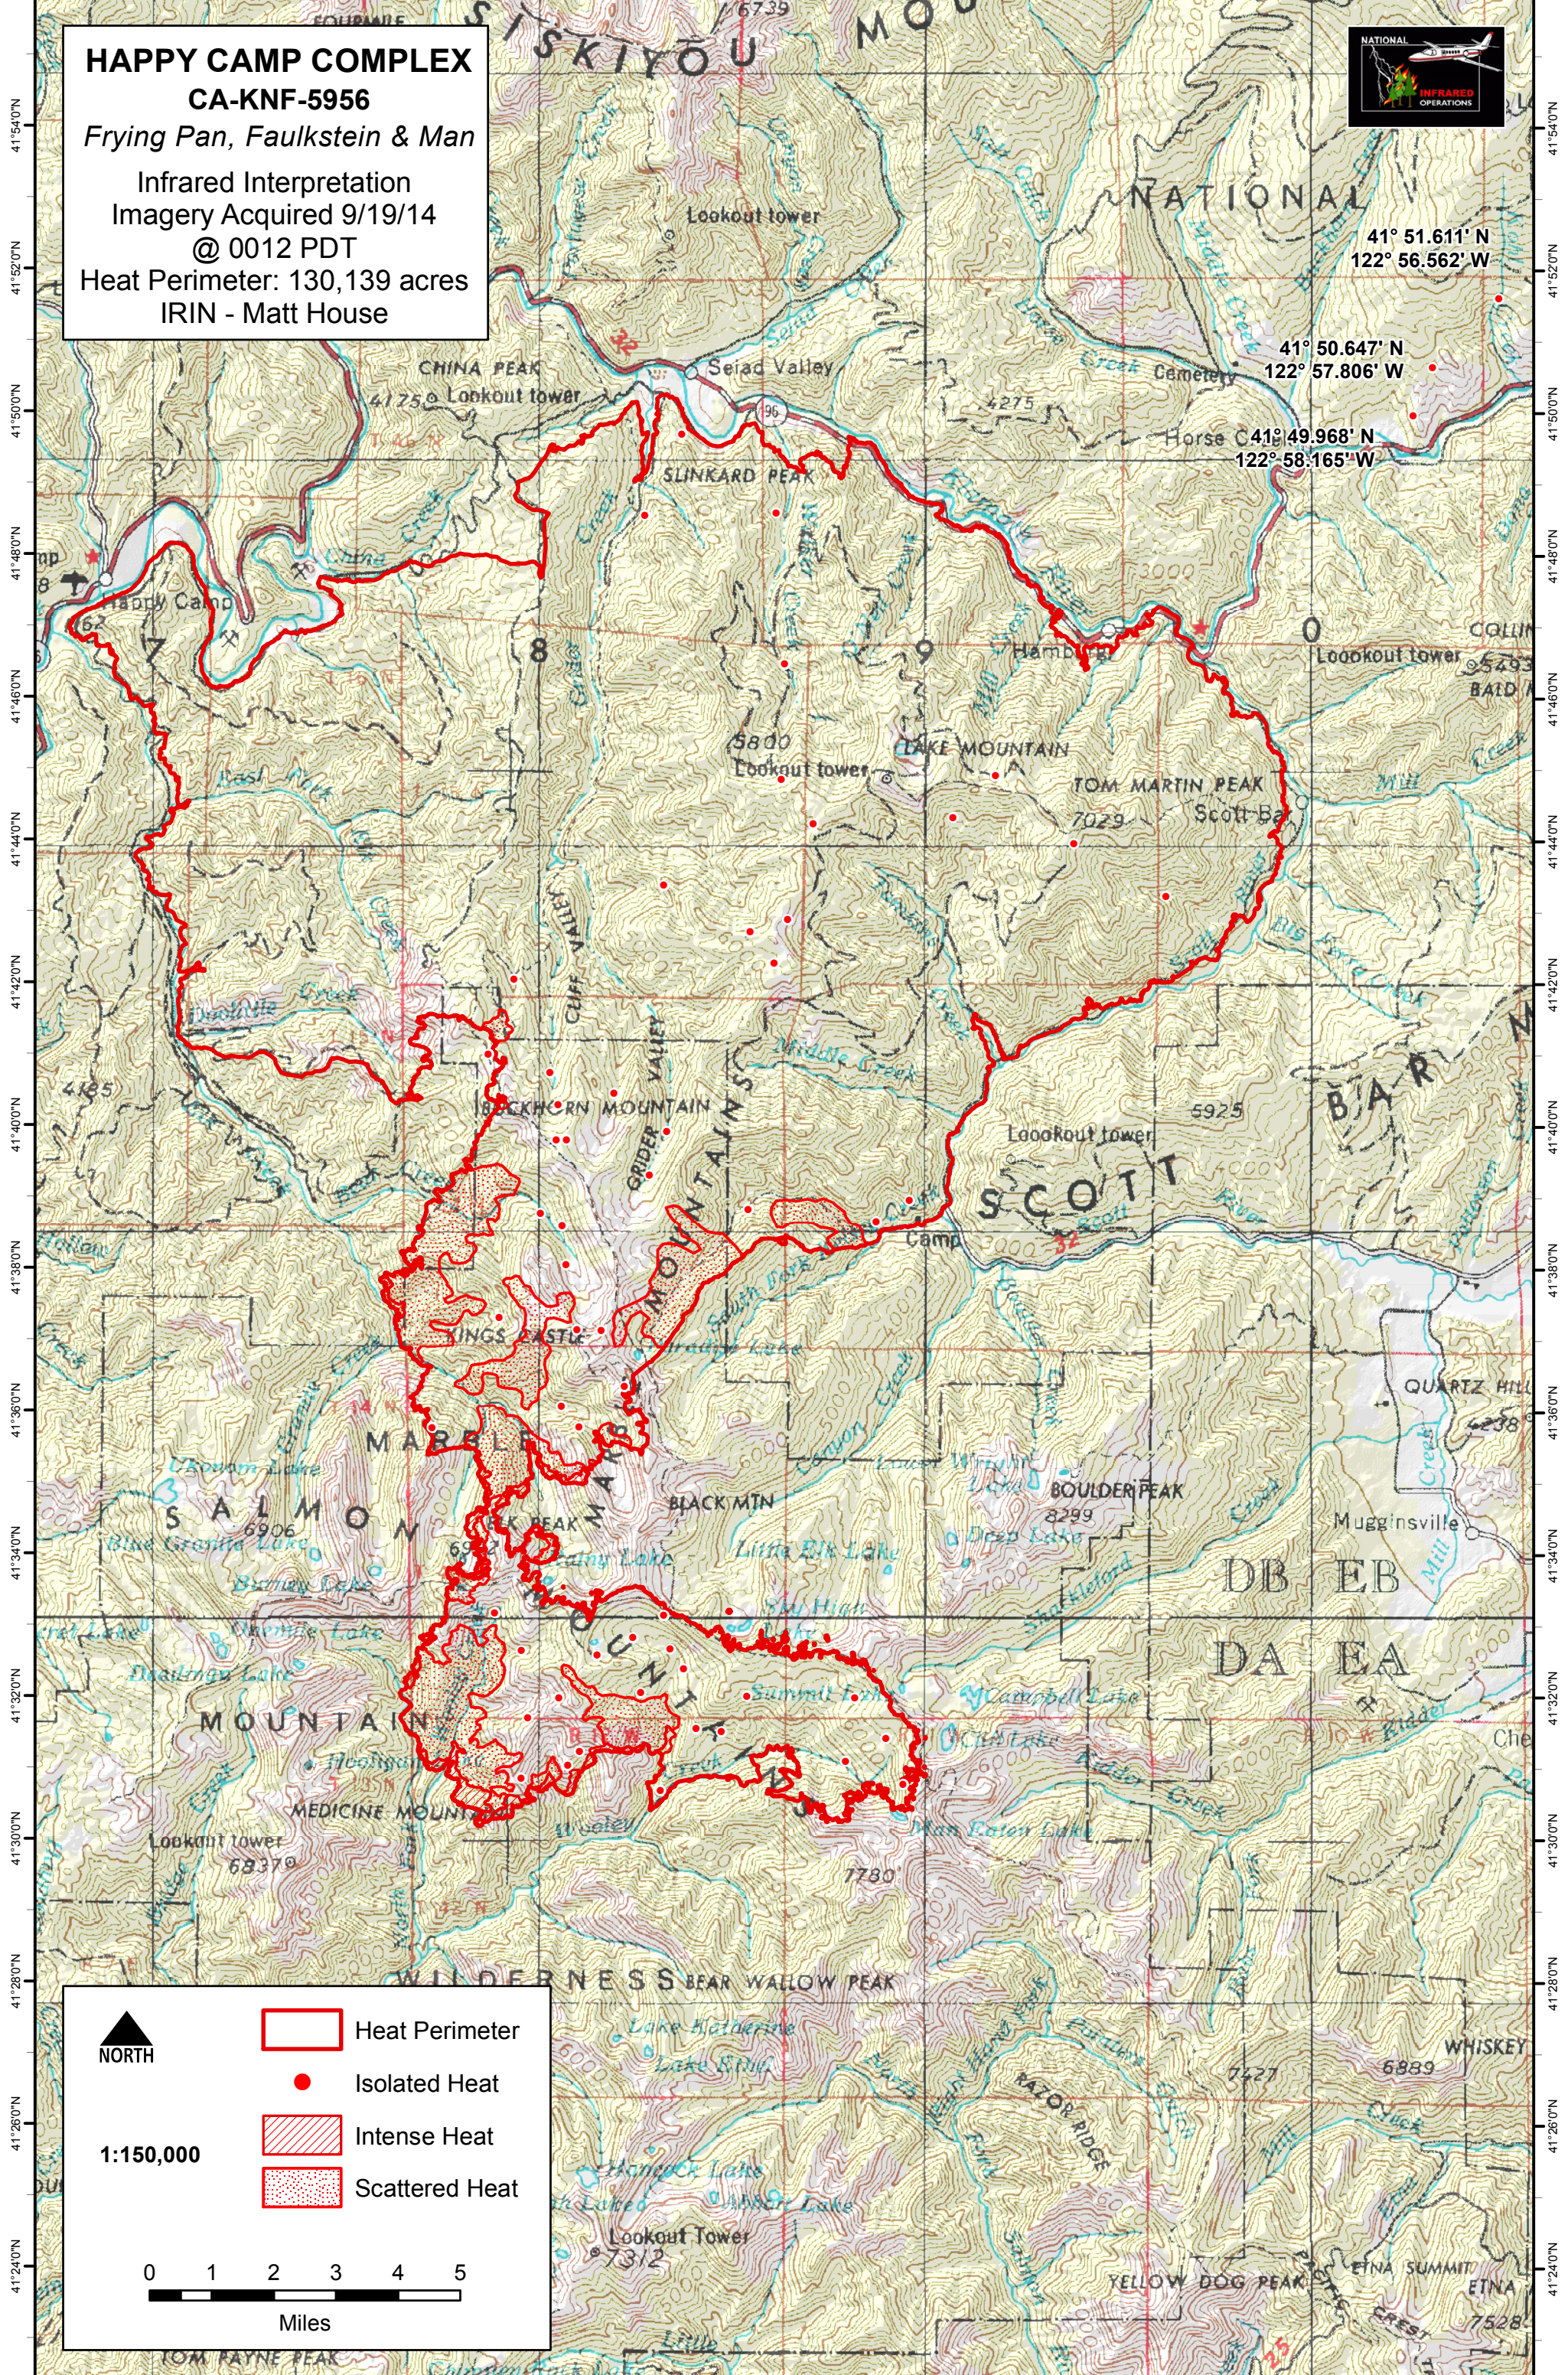

123°24'0"W 123°22'0"W 123°20'0"W 123°18'0"W 123°16'0"W 123°14'0"W 123°12'0"W 123°10'0"W 123°8'0"W 123°6'0"W 123°4'0"W 123°2'0"W 122°58'0"W 122°56'0"W

**HAPPY CAMP COMPLEX**  
**CA-KNF-5956**  
*Frying Pan, Faulkstein & Man*  
Infrared Interpretation  
Imagery Acquired 9/19/14  
@ 0012 PDT  
Heat Perimeter: 130,139 acres  
IRIN - Matt House

41° 51.611' N  
122° 56.562' W  
41° 50.647' N  
122° 57.806' W  
41° 49.968' N  
122° 58.165' W

**NORTH**

**1:150,000**

**0 1 2 3 4 5**  
Miles

- Heat Perimeter
- Isolated Heat
- Intense Heat
- Scattered Heat

123°22'0"W 123°20'0"W 123°18'0"W 123°16'0"W 123°14'0"W 123°12'0"W 123°10'0"W 123°8'0"W 123°6'0"W 123°4'0"W 123°2'0"W 122°58'0"W 122°56'0"W