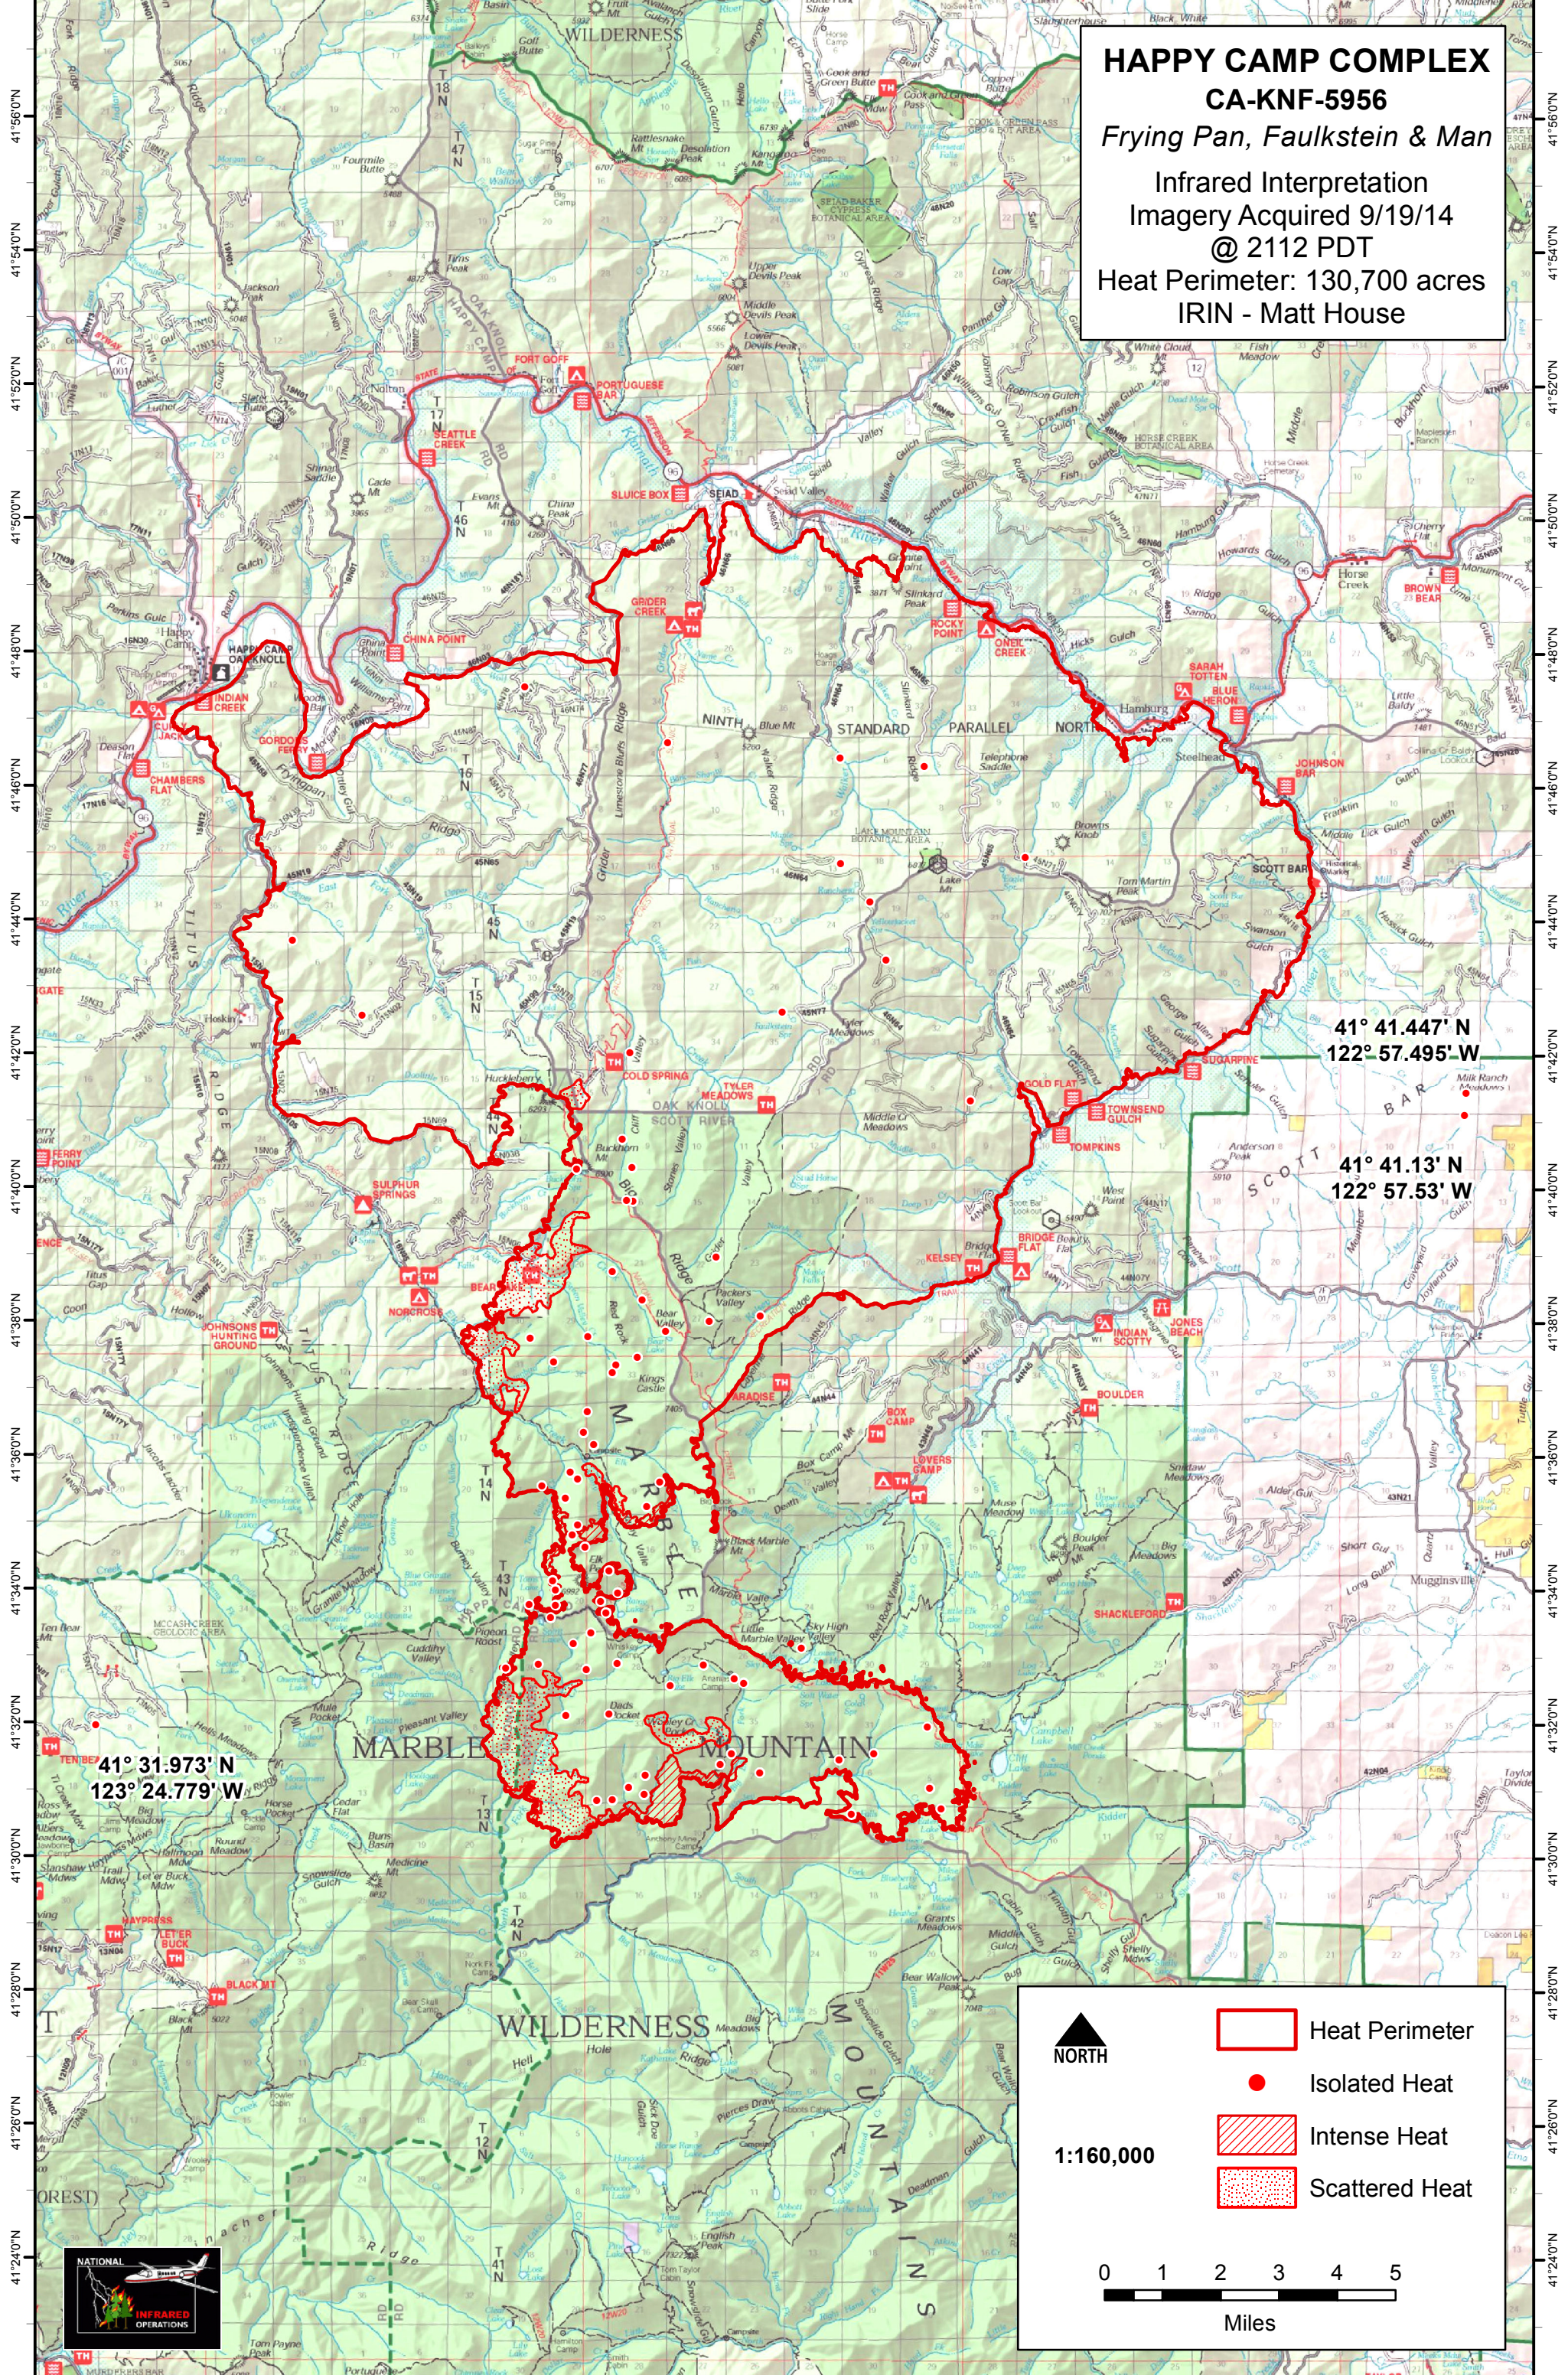

123°26'0"W 123°24'0"W 123°22'0"W 123°20'0"W 123°18'0"W 123°16'0"W 123°14'0"W 123°12'0"W 123°10'0"W 123°8'0"W 123°6'0"W 123°4'0"W 123°2'0"W 123°0'0"W 122°58'0"W

**HAPPY CAMP COMPLEX**  
**CA-KNF-5956**  
*Frying Pan, Faulkstein & Man*  
Infrared Interpretation  
Imagery Acquired 9/19/14  
@ 2112 PDT  
Heat Perimeter: 130,700 acres  
IRIN - Matt House

41° 41.447' N  
122° 57.495' W

41° 41.13' N  
122° 57.53' W

41° 31.973' N  
123° 24.779' W

**NORTH**

**1:160,000**

-  Heat Perimeter
-  Isolated Heat
-  Intense Heat
-  Scattered Heat

**0 1 2 3 4 5**  
Miles

123°24'0"W 123°22'0"W 123°20'0"W 123°18'0"W 123°16'0"W 123°14'0"W 123°12'0"W 123°10'0"W 123°8'0"W 123°6'0"W 123°4'0"W 123°2'0"W 123°0'0"W 122°58'0"W