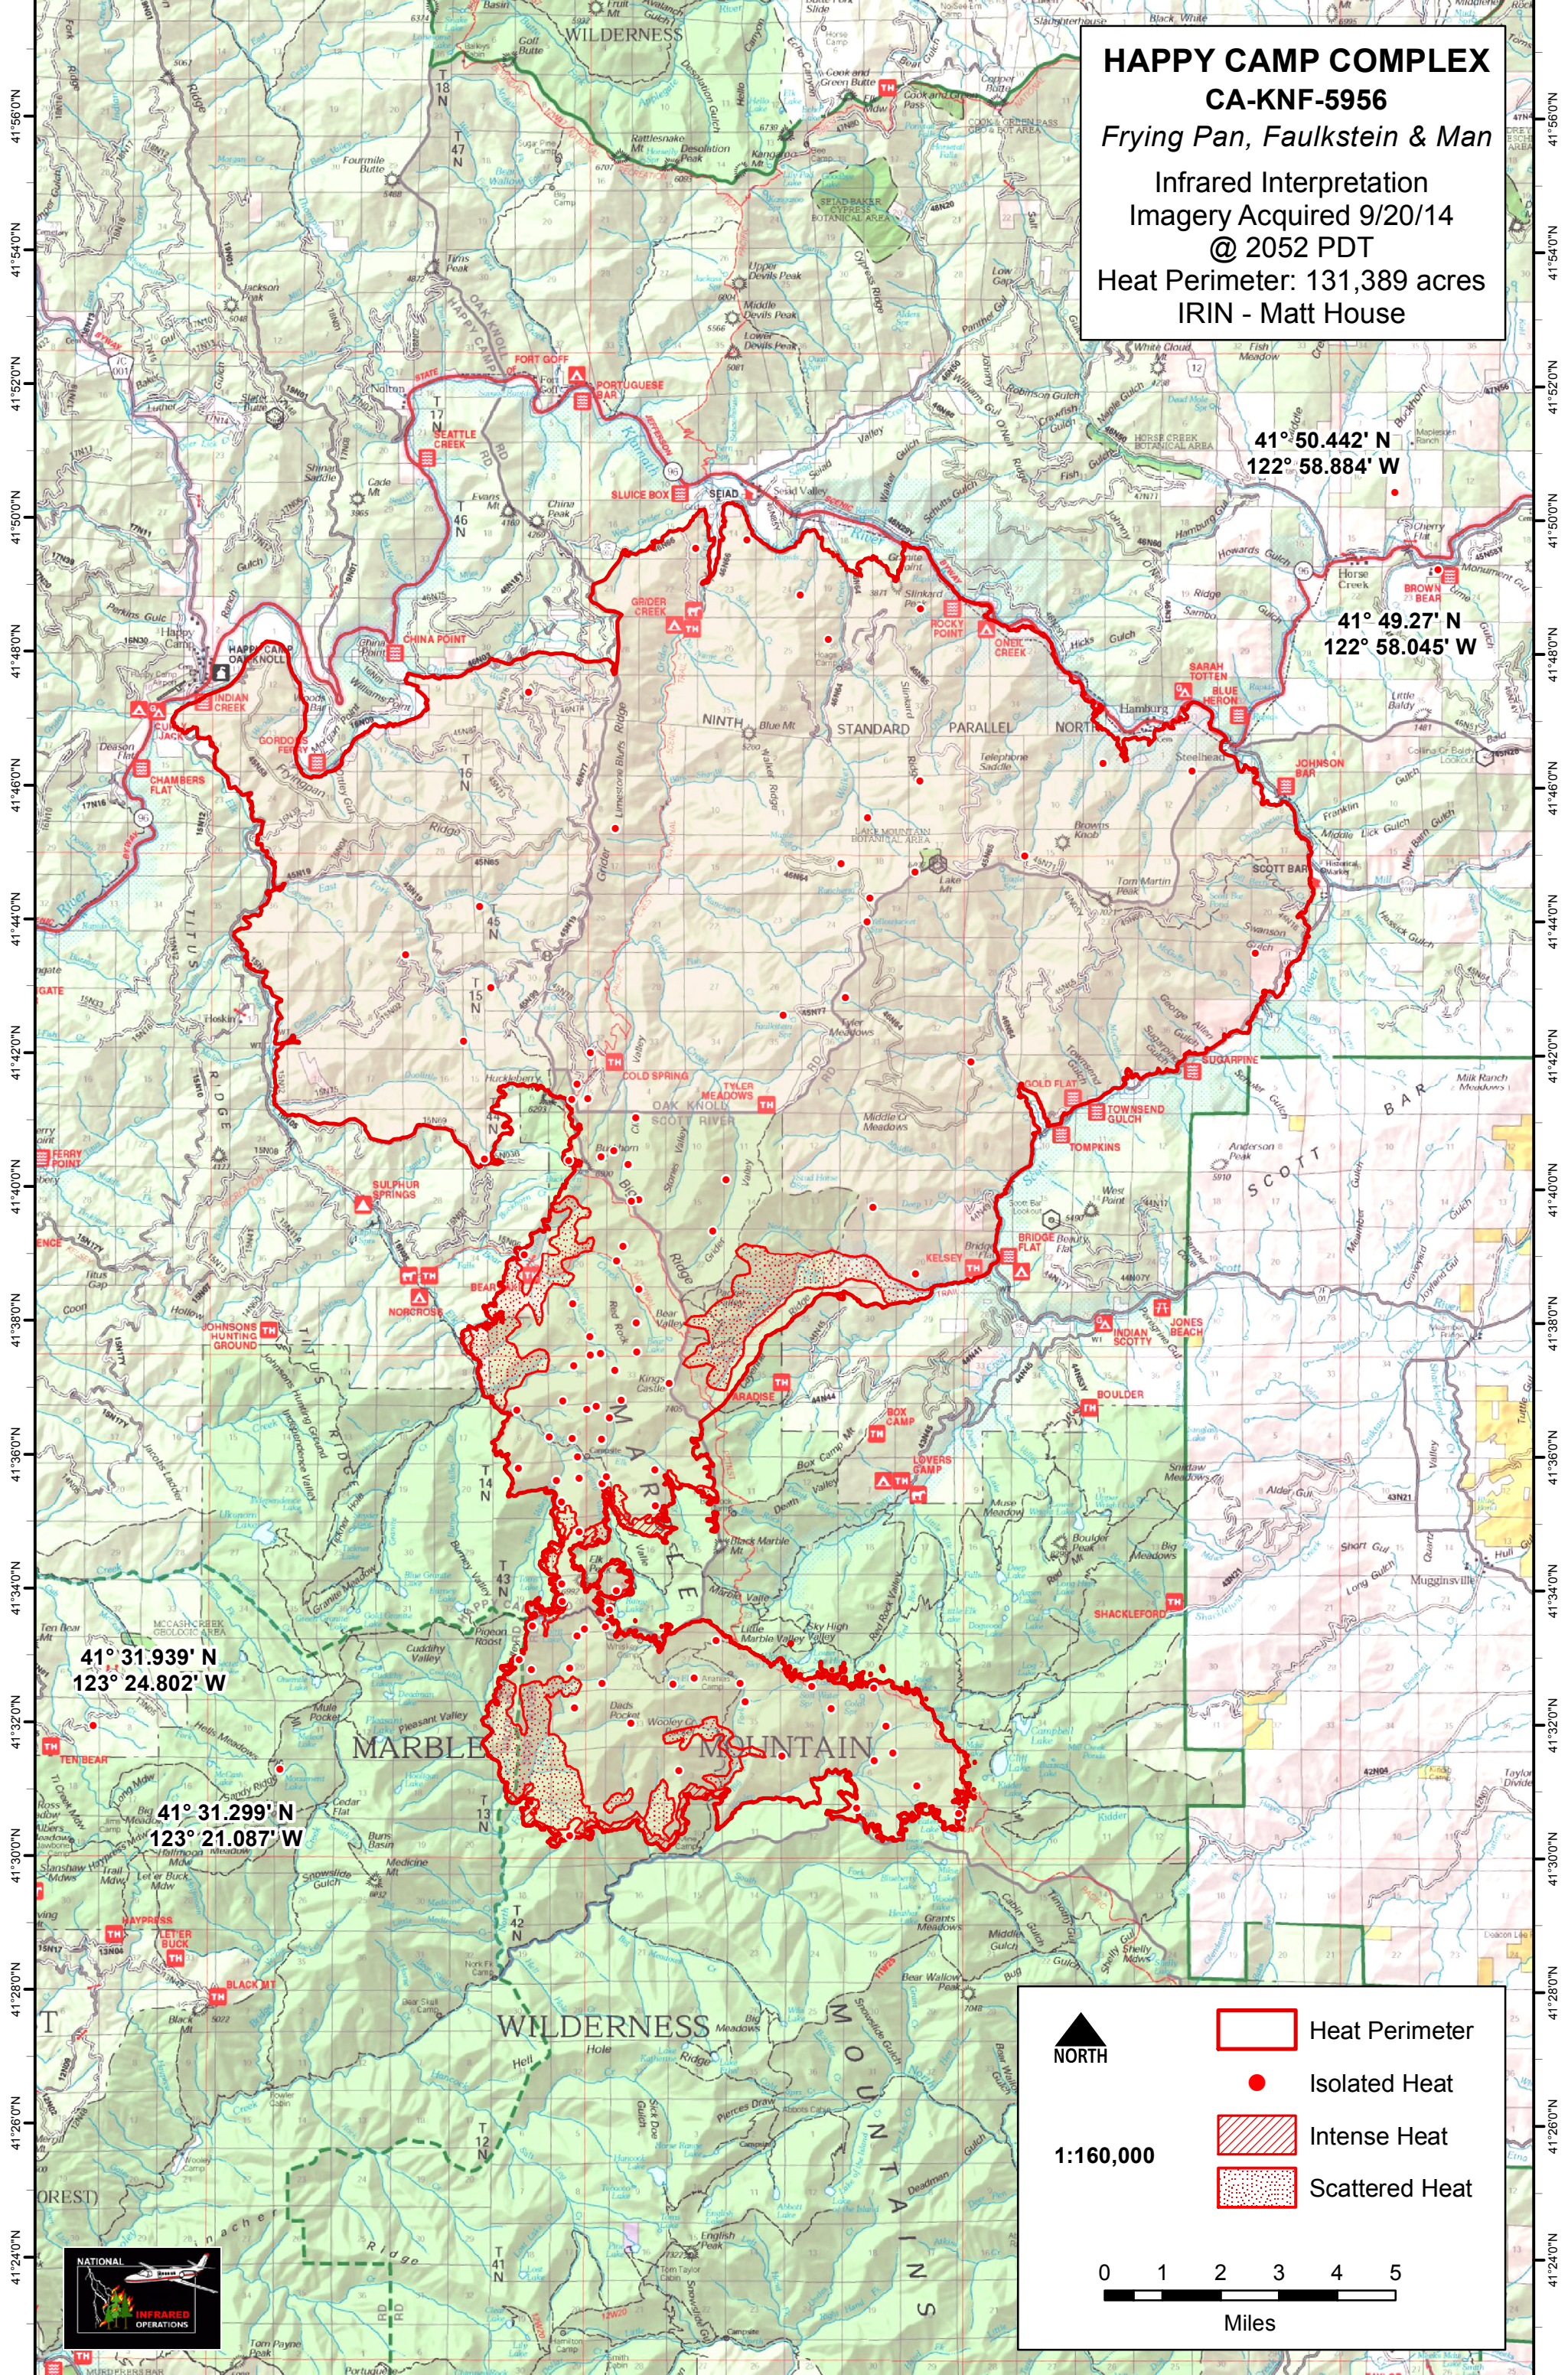

123°26'0"W 123°24'0"W 123°22'0"W 123°20'0"W 123°18'0"W 123°16'0"W 123°14'0"W 123°12'0"W 123°10'0"W 123°8'0"W 123°6'0"W 123°4'0"W 123°2'0"W 123°0'0"W 122°58'0"W

**HAPPY CAMP COMPLEX**  
**CA-KNF-5956**  
*Frying Pan, Faulkstein & Man*  
Infrared Interpretation  
Imagery Acquired 9/20/14  
@ 2052 PDT  
Heat Perimeter: 131,389 acres  
IRIN - Matt House

41° 50.442' N  
122° 58.884' W

41° 49.27' N  
122° 58.045' W

41° 31.939' N  
123° 24.802' W

41° 31.299' N  
123° 21.087' W

**NORTH**

**1:160,000**

-  Heat Perimeter
-  Isolated Heat
-  Intense Heat
-  Scattered Heat

**0 1 2 3 4 5**  
Miles

123°24'0"W 123°22'0"W 123°20'0"W 123°18'0"W 123°16'0"W 123°14'0"W 123°12'0"W 123°10'0"W 123°8'0"W 123°6'0"W 123°4'0"W 123°2'0"W 123°0'0"W 122°58'0"W