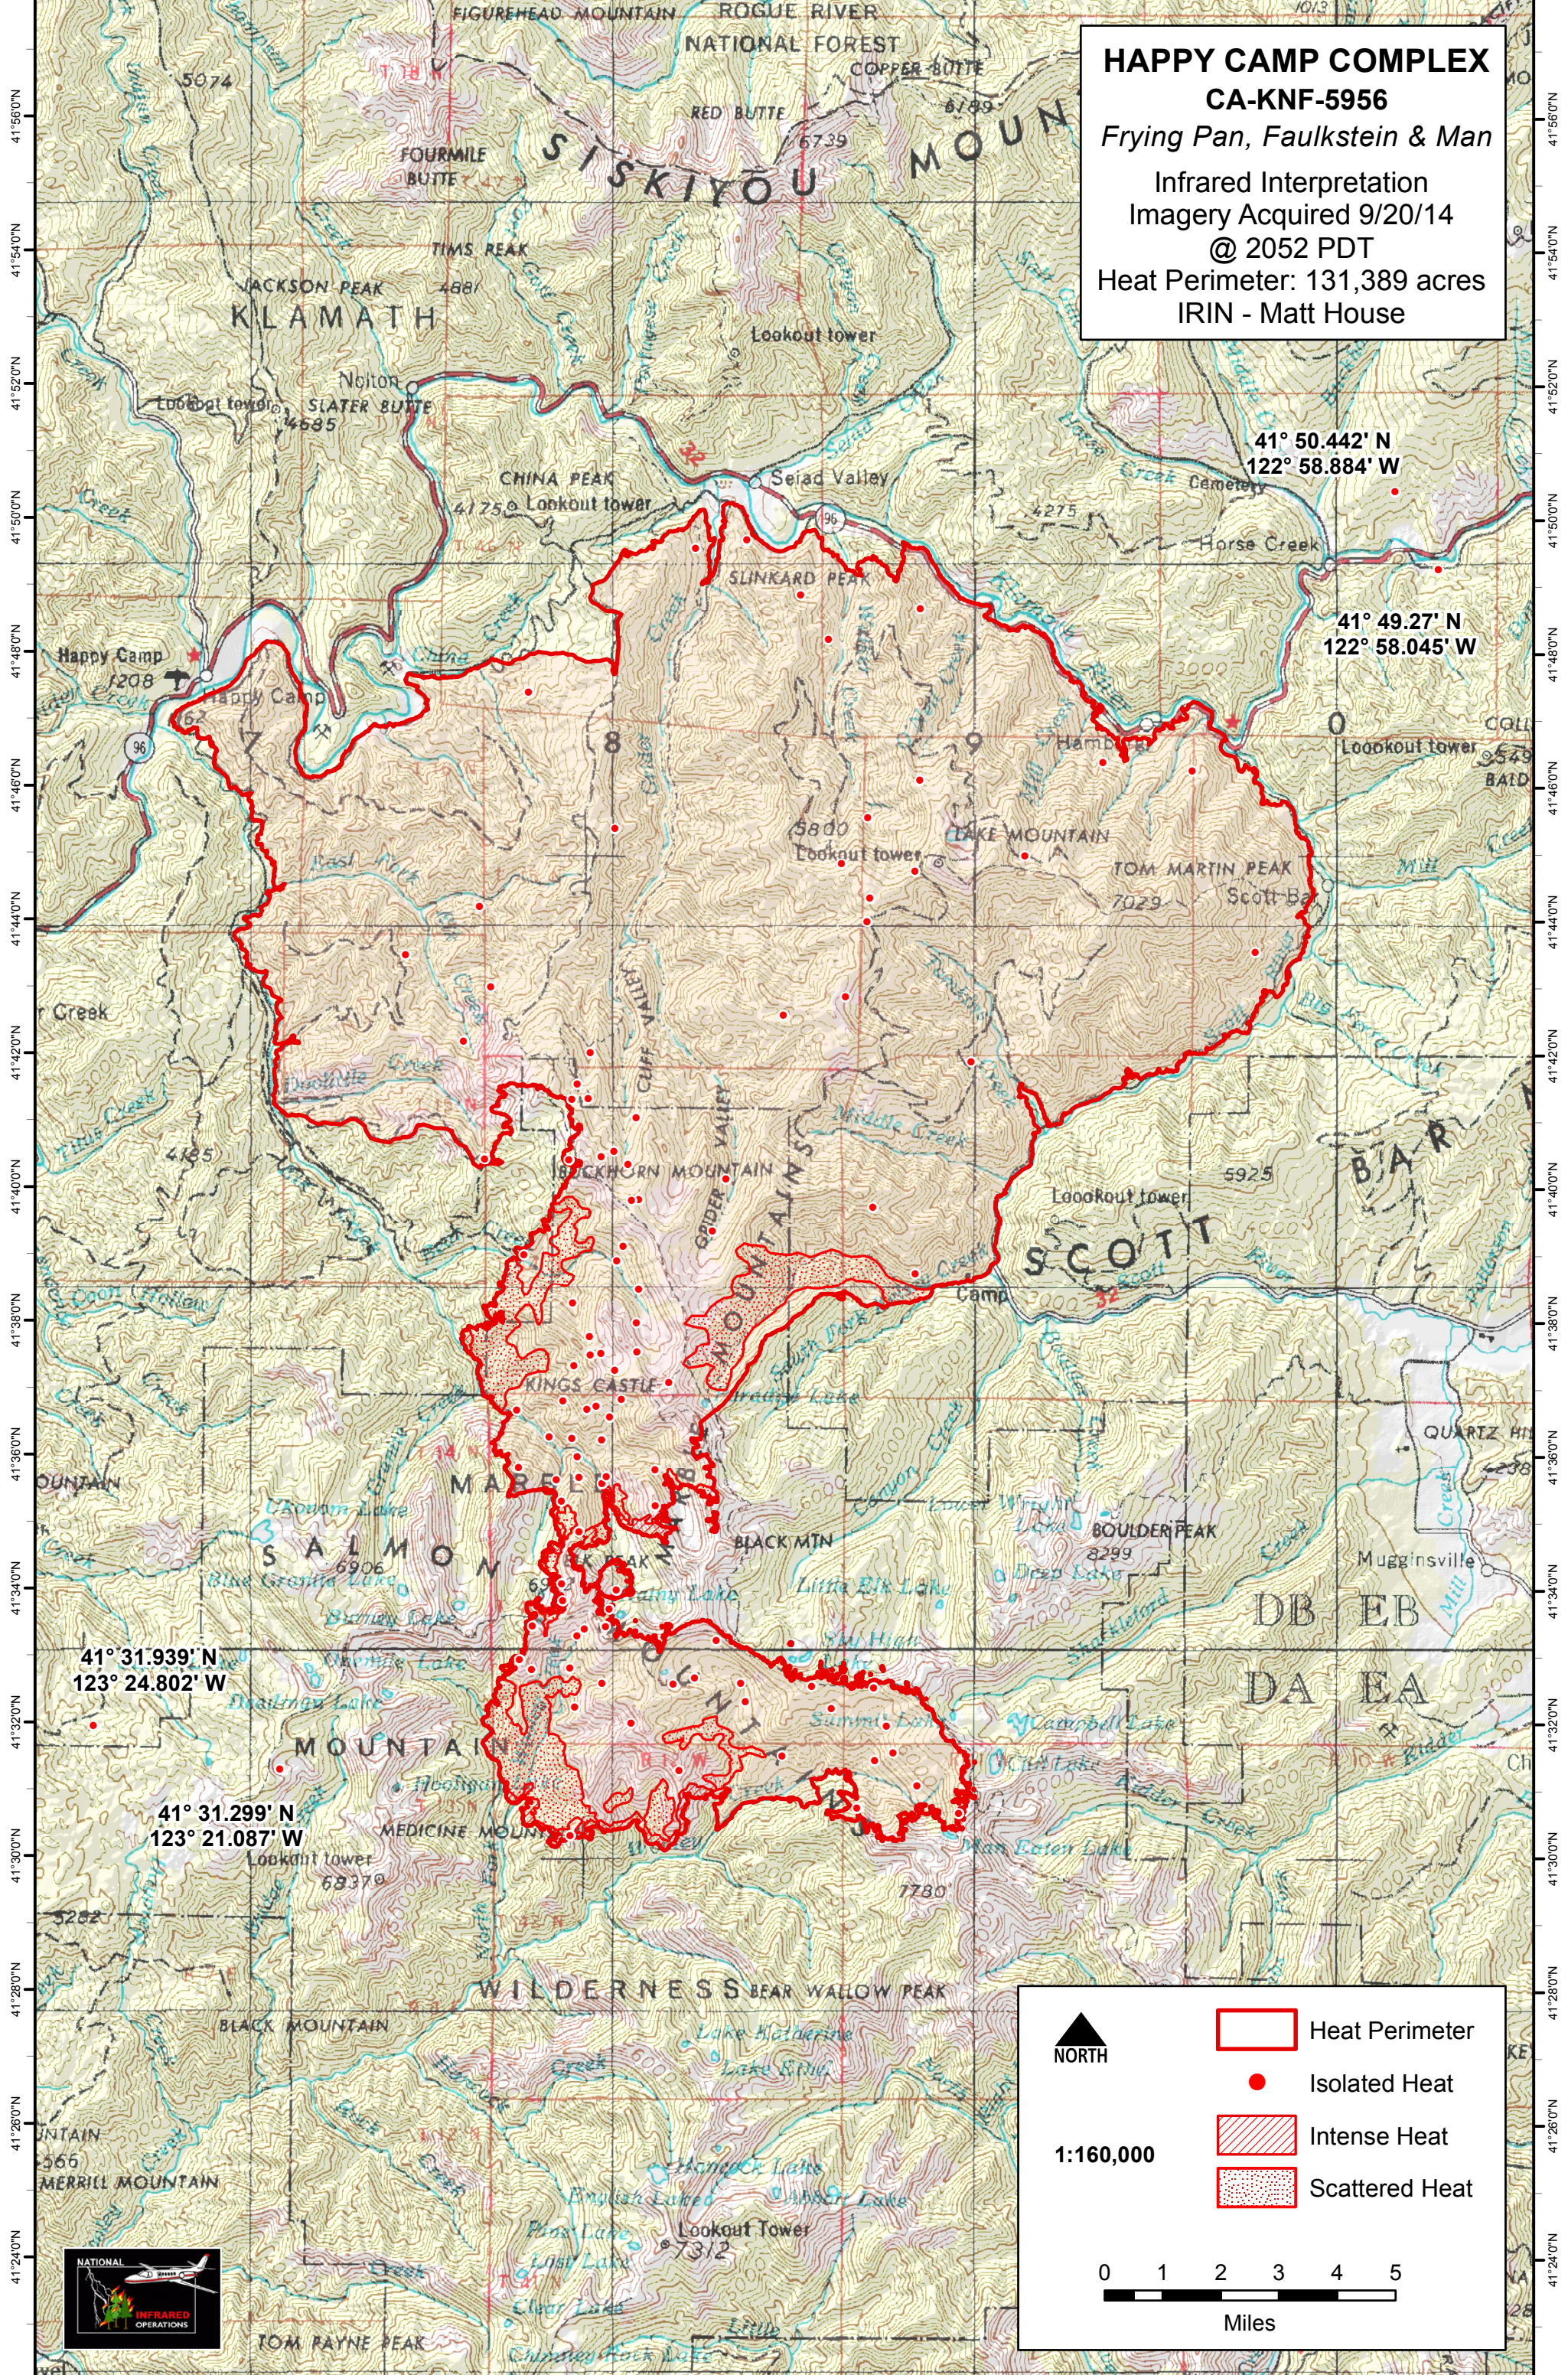

123°26'0"W 123°24'0"W 123°22'0"W 123°20'0"W 123°18'0"W 123°16'0"W 123°14'0"W 123°12'0"W 123°10'0"W 123°8'0"W 123°6'0"W 123°4'0"W 123°2'0"W 123°0'0"W 122°58'0"W

HAPPY CAMP COMPLEX
CA-KNF-5956
Frying Pan, Faulkstein & Man
Infrared Interpretation
Imagery Acquired 9/20/14
@ 2052 PDT
Heat Perimeter: 131,389 acres
IRIN - Matt House

41°56'0"N
41°54'0"N
41°52'0"N
41°50'0"N
41°48'0"N
41°46'0"N
41°44'0"N
41°42'0"N
41°40'0"N
41°38'0"N
41°36'0"N
41°34'0"N
41°32'0"N
41°30'0"N
41°28'0"N
41°26'0"N
41°24'0"N

41°56'0"E
41°54'0"E
41°52'0"E
41°50'0"E
41°48'0"E
41°46'0"E
41°44'0"E
41°42'0"E
41°40'0"E
41°38'0"E
41°36'0"E
41°34'0"E
41°32'0"E
41°30'0"E
41°28'0"E
41°26'0"E
41°24'0"E

1:160,000

NORTH

- Heat Perimeter
- Isolated Heat
- Intense Heat
- Scattered Heat

0 1 2 3 4 5
Miles

123°24'0"W 123°22'0"W 123°20'0"W 123°18'0"W 123°16'0"W 123°14'0"W 123°12'0"W 123°10'0"W 123°8'0"W 123°6'0"W 123°4'0"W 123°2'0"W 123°0'0"W 122°58'0"W