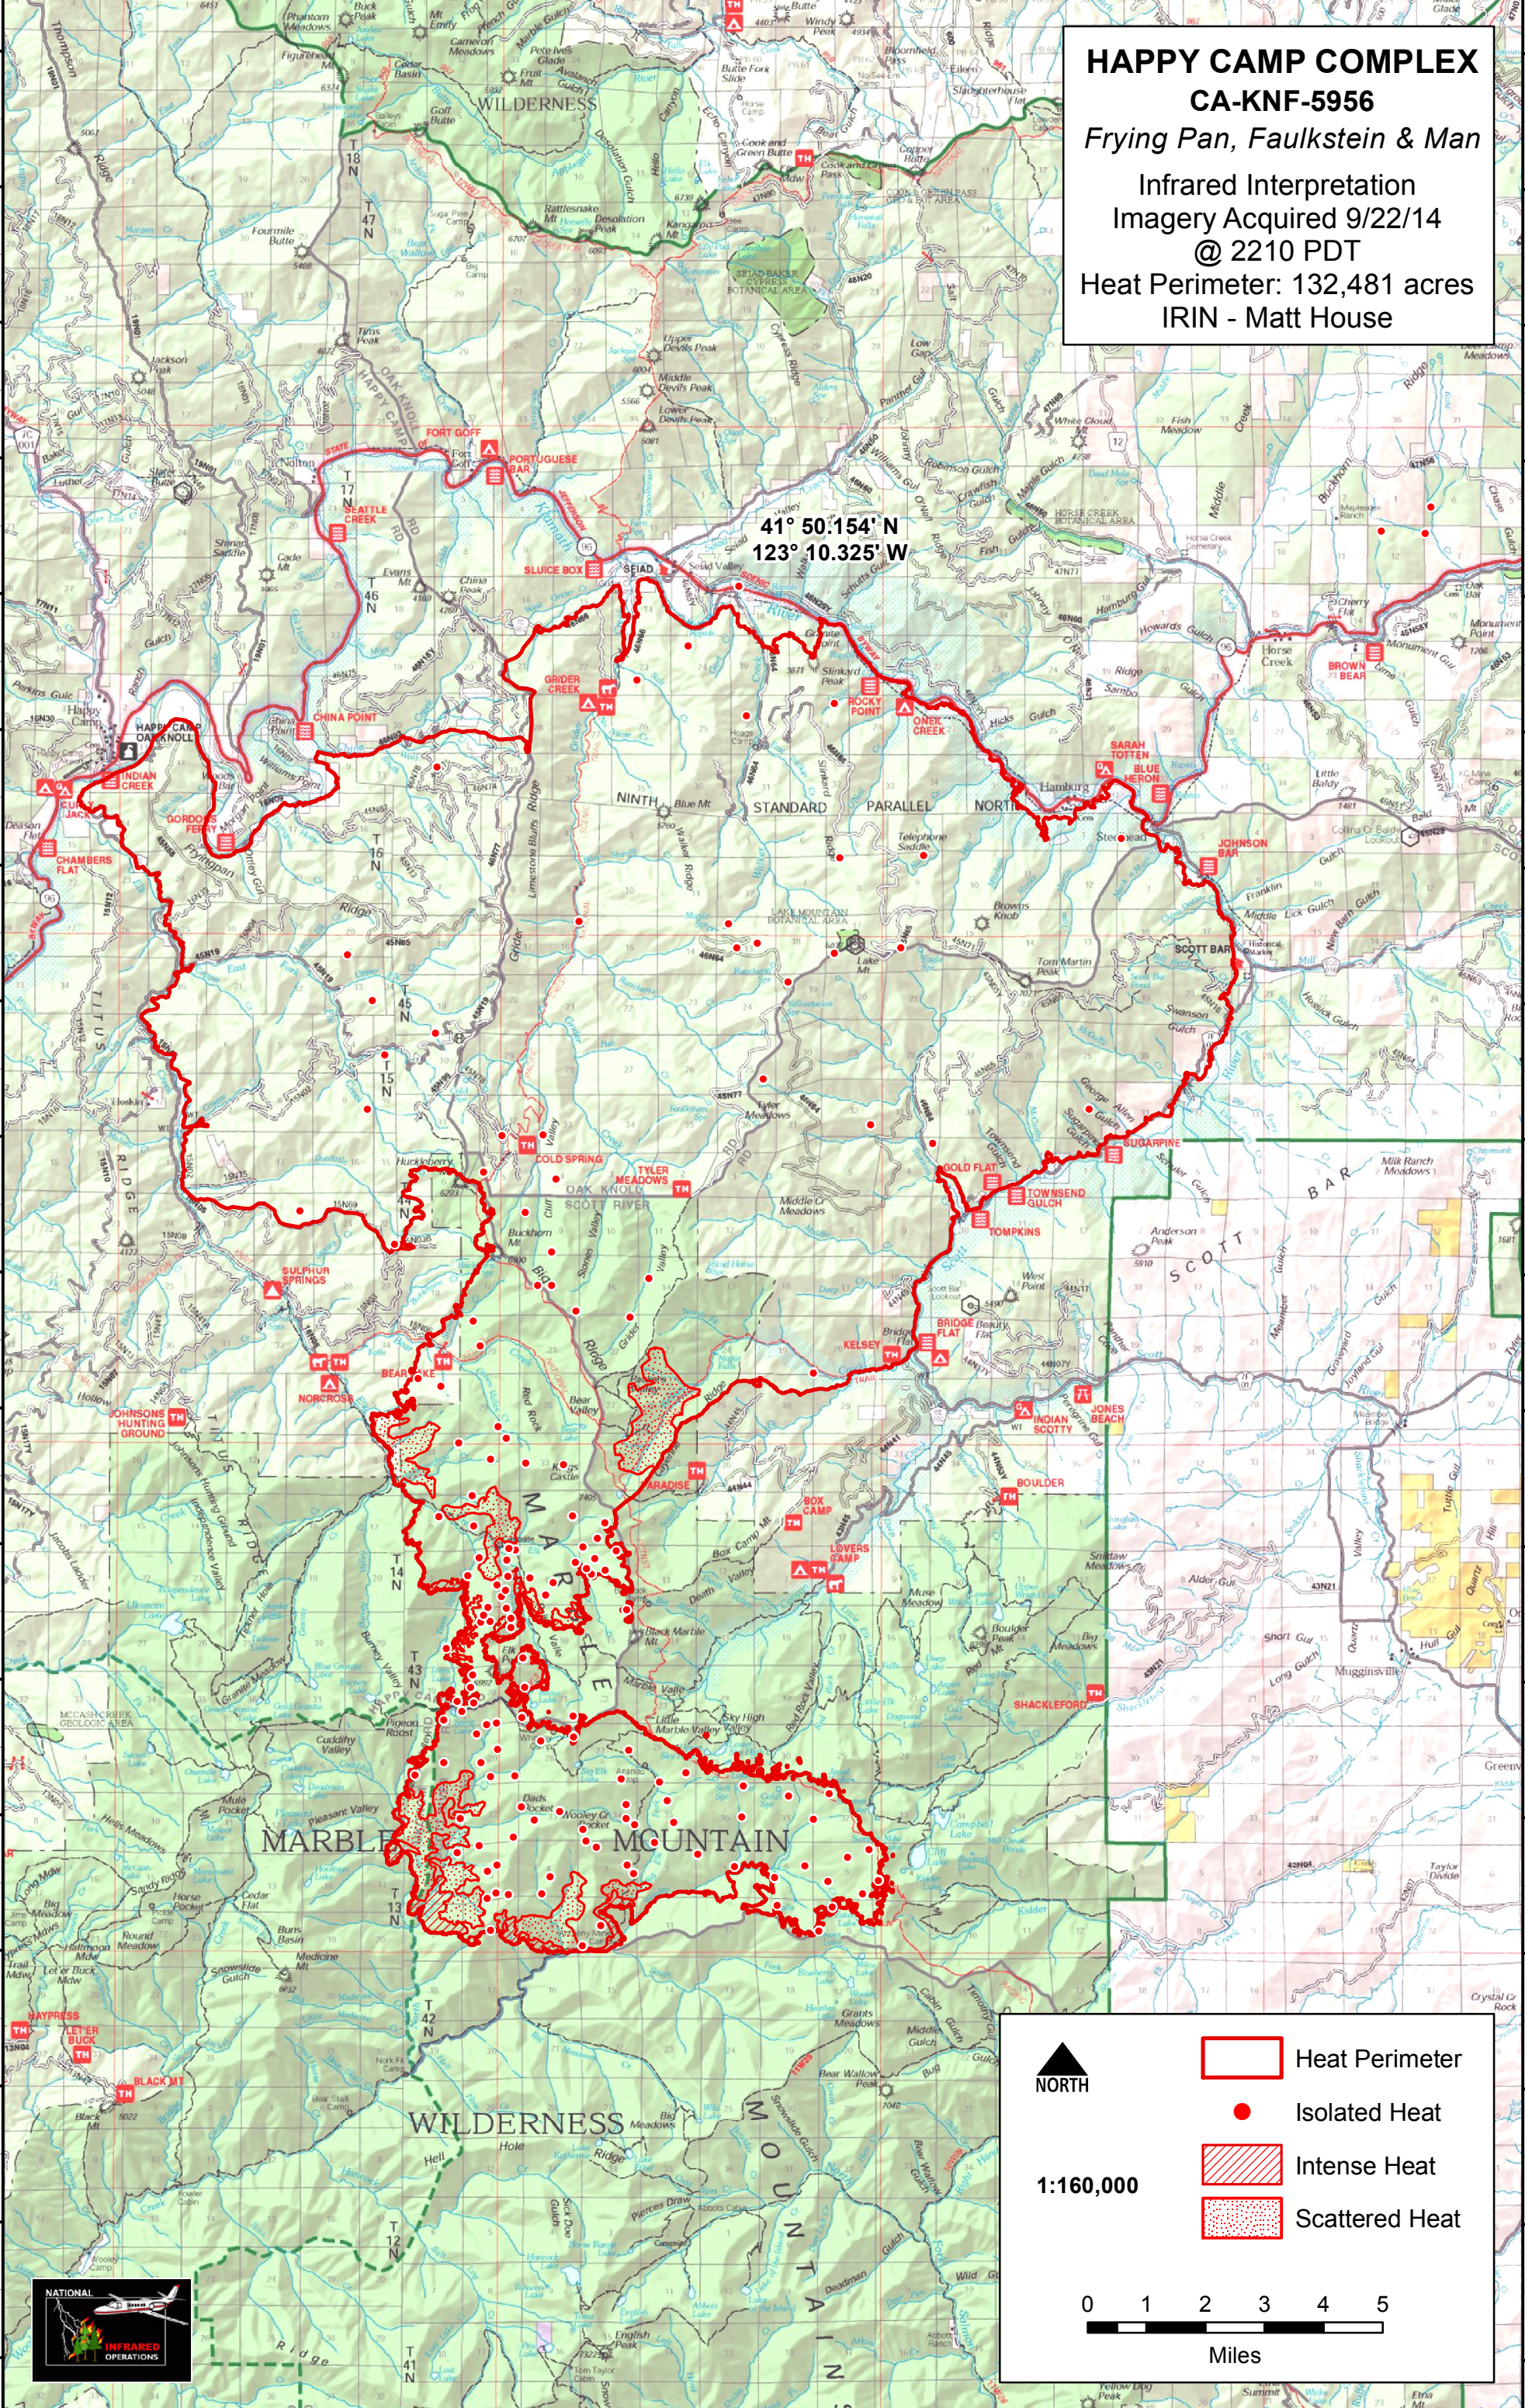

123°24'0"W 123°22'0"W 123°20'0"W 123°18'0"W 123°16'0"W 123°14'0"W 123°12'0"W 123°10'0"W 123°8'0"W 123°6'0"W 123°4'0"W 123°2'0"W 122°58'0"W 122°56'0"W

**HAPPY CAMP COMPLEX**  
**CA-KNF-5956**  
*Frying Pan, Faulkstein & Man*  
Infrared Interpretation  
Imagery Acquired 9/22/14  
@ 2210 PDT  
Heat Perimeter: 132,481 acres  
IRIN - Matt House

41° 50'154" N  
123° 10'325" W

**1:160,000**

**NORTH**

- Heat Perimeter
- Isolated Heat
- Intense Heat
- Scattered Heat

**0 1 2 3 4 5**  
Miles

123°24'0"W 123°22'0"W 123°20'0"W 123°18'0"W 123°16'0"W 123°14'0"W 123°12'0"W 123°10'0"W 123°8'0"W 123°6'0"W 123°4'0"W 123°2'0"W 122°58'0"W 122°56'0"W