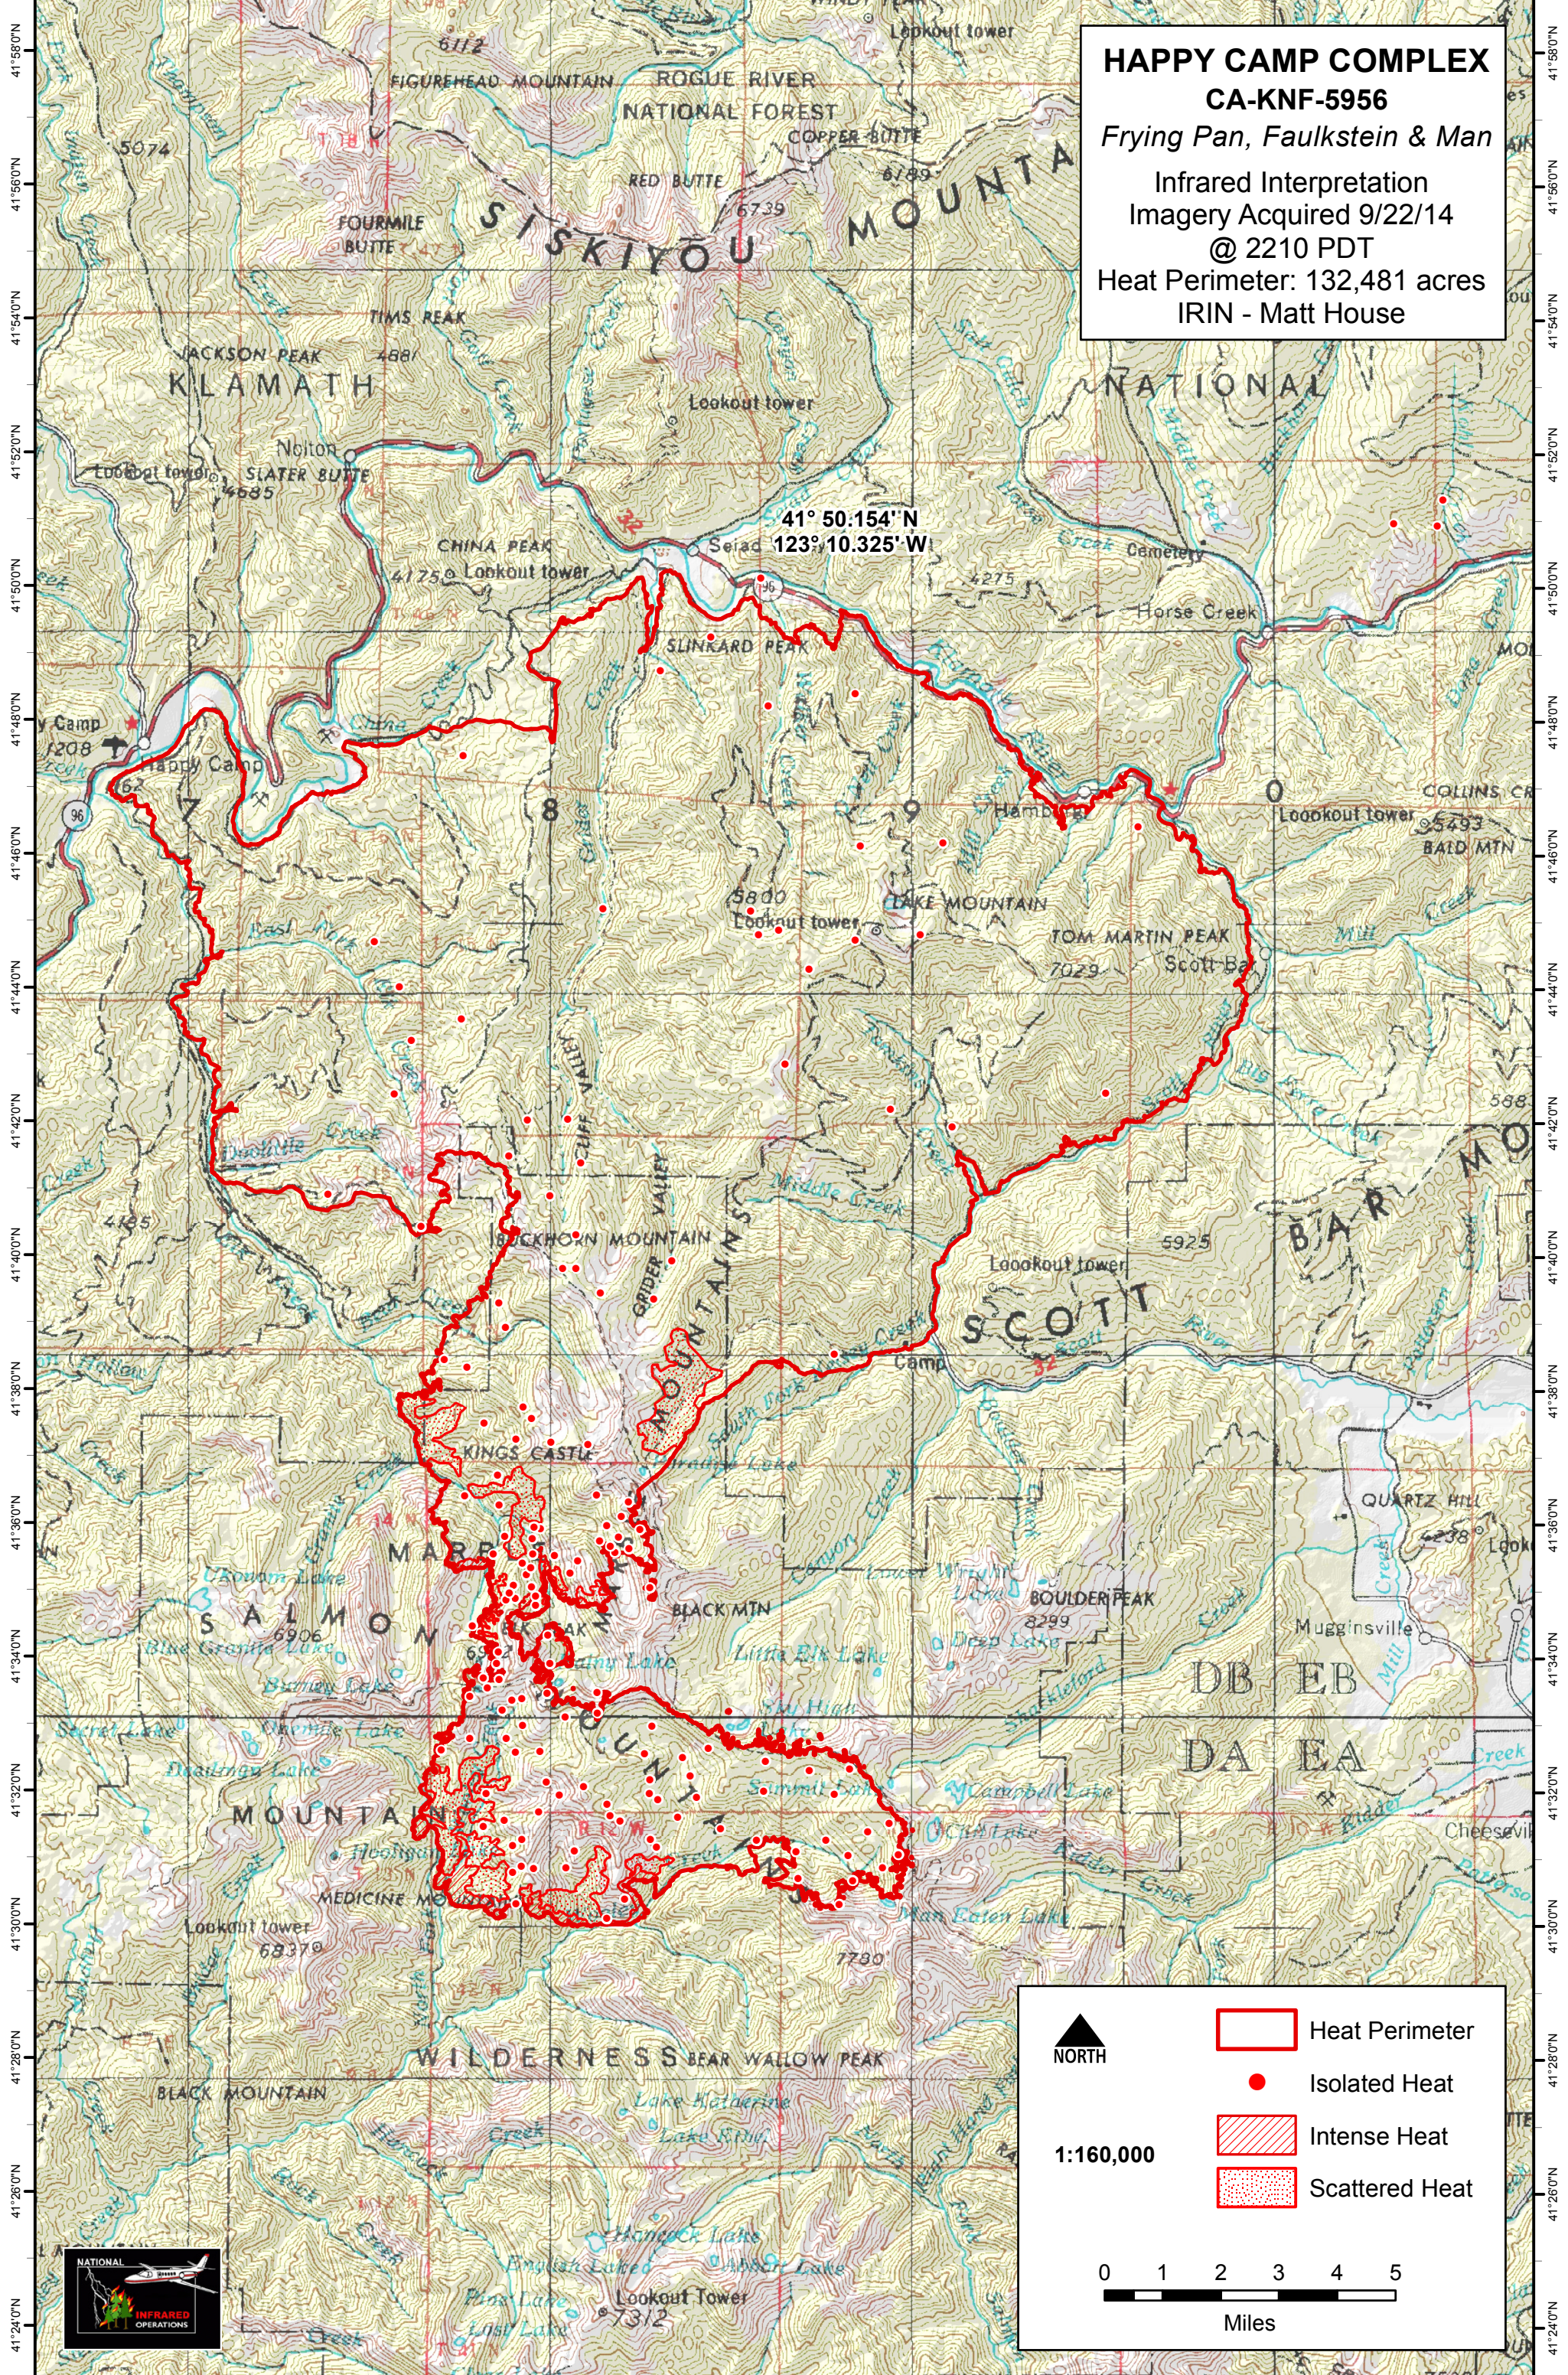

123°24'0"W 123°22'0"W 123°20'0"W 123°18'0"W 123°16'0"W 123°14'0"W 123°12'0"W 123°10'0"W 123°8'0"W 123°6'0"W 123°4'0"W 123°2'0"W 122°58'0"W 122°56'0"W

HAPPY CAMP COMPLEX
CA-KNF-5956
Frying Pan, Faulkstein & Man
Infrared Interpretation
Imagery Acquired 9/22/14
@ 2210 PDT
Heat Perimeter: 132,481 acres
IRIN - Matt House

41° 50.154' N
123° 10.325' W

1:160,000

NORTH

-  Heat Perimeter
-  Isolated Heat
-  Intense Heat
-  Scattered Heat

0 1 2 3 4 5
Miles

123°24'0"W 123°22'0"W 123°20'0"W 123°18'0"W 123°16'0"W 123°14'0"W 123°12'0"W 123°10'0"W 123°8'0"W 123°6'0"W 123°4'0"W 123°2'0"W 122°58'0"W 122°56'0"W