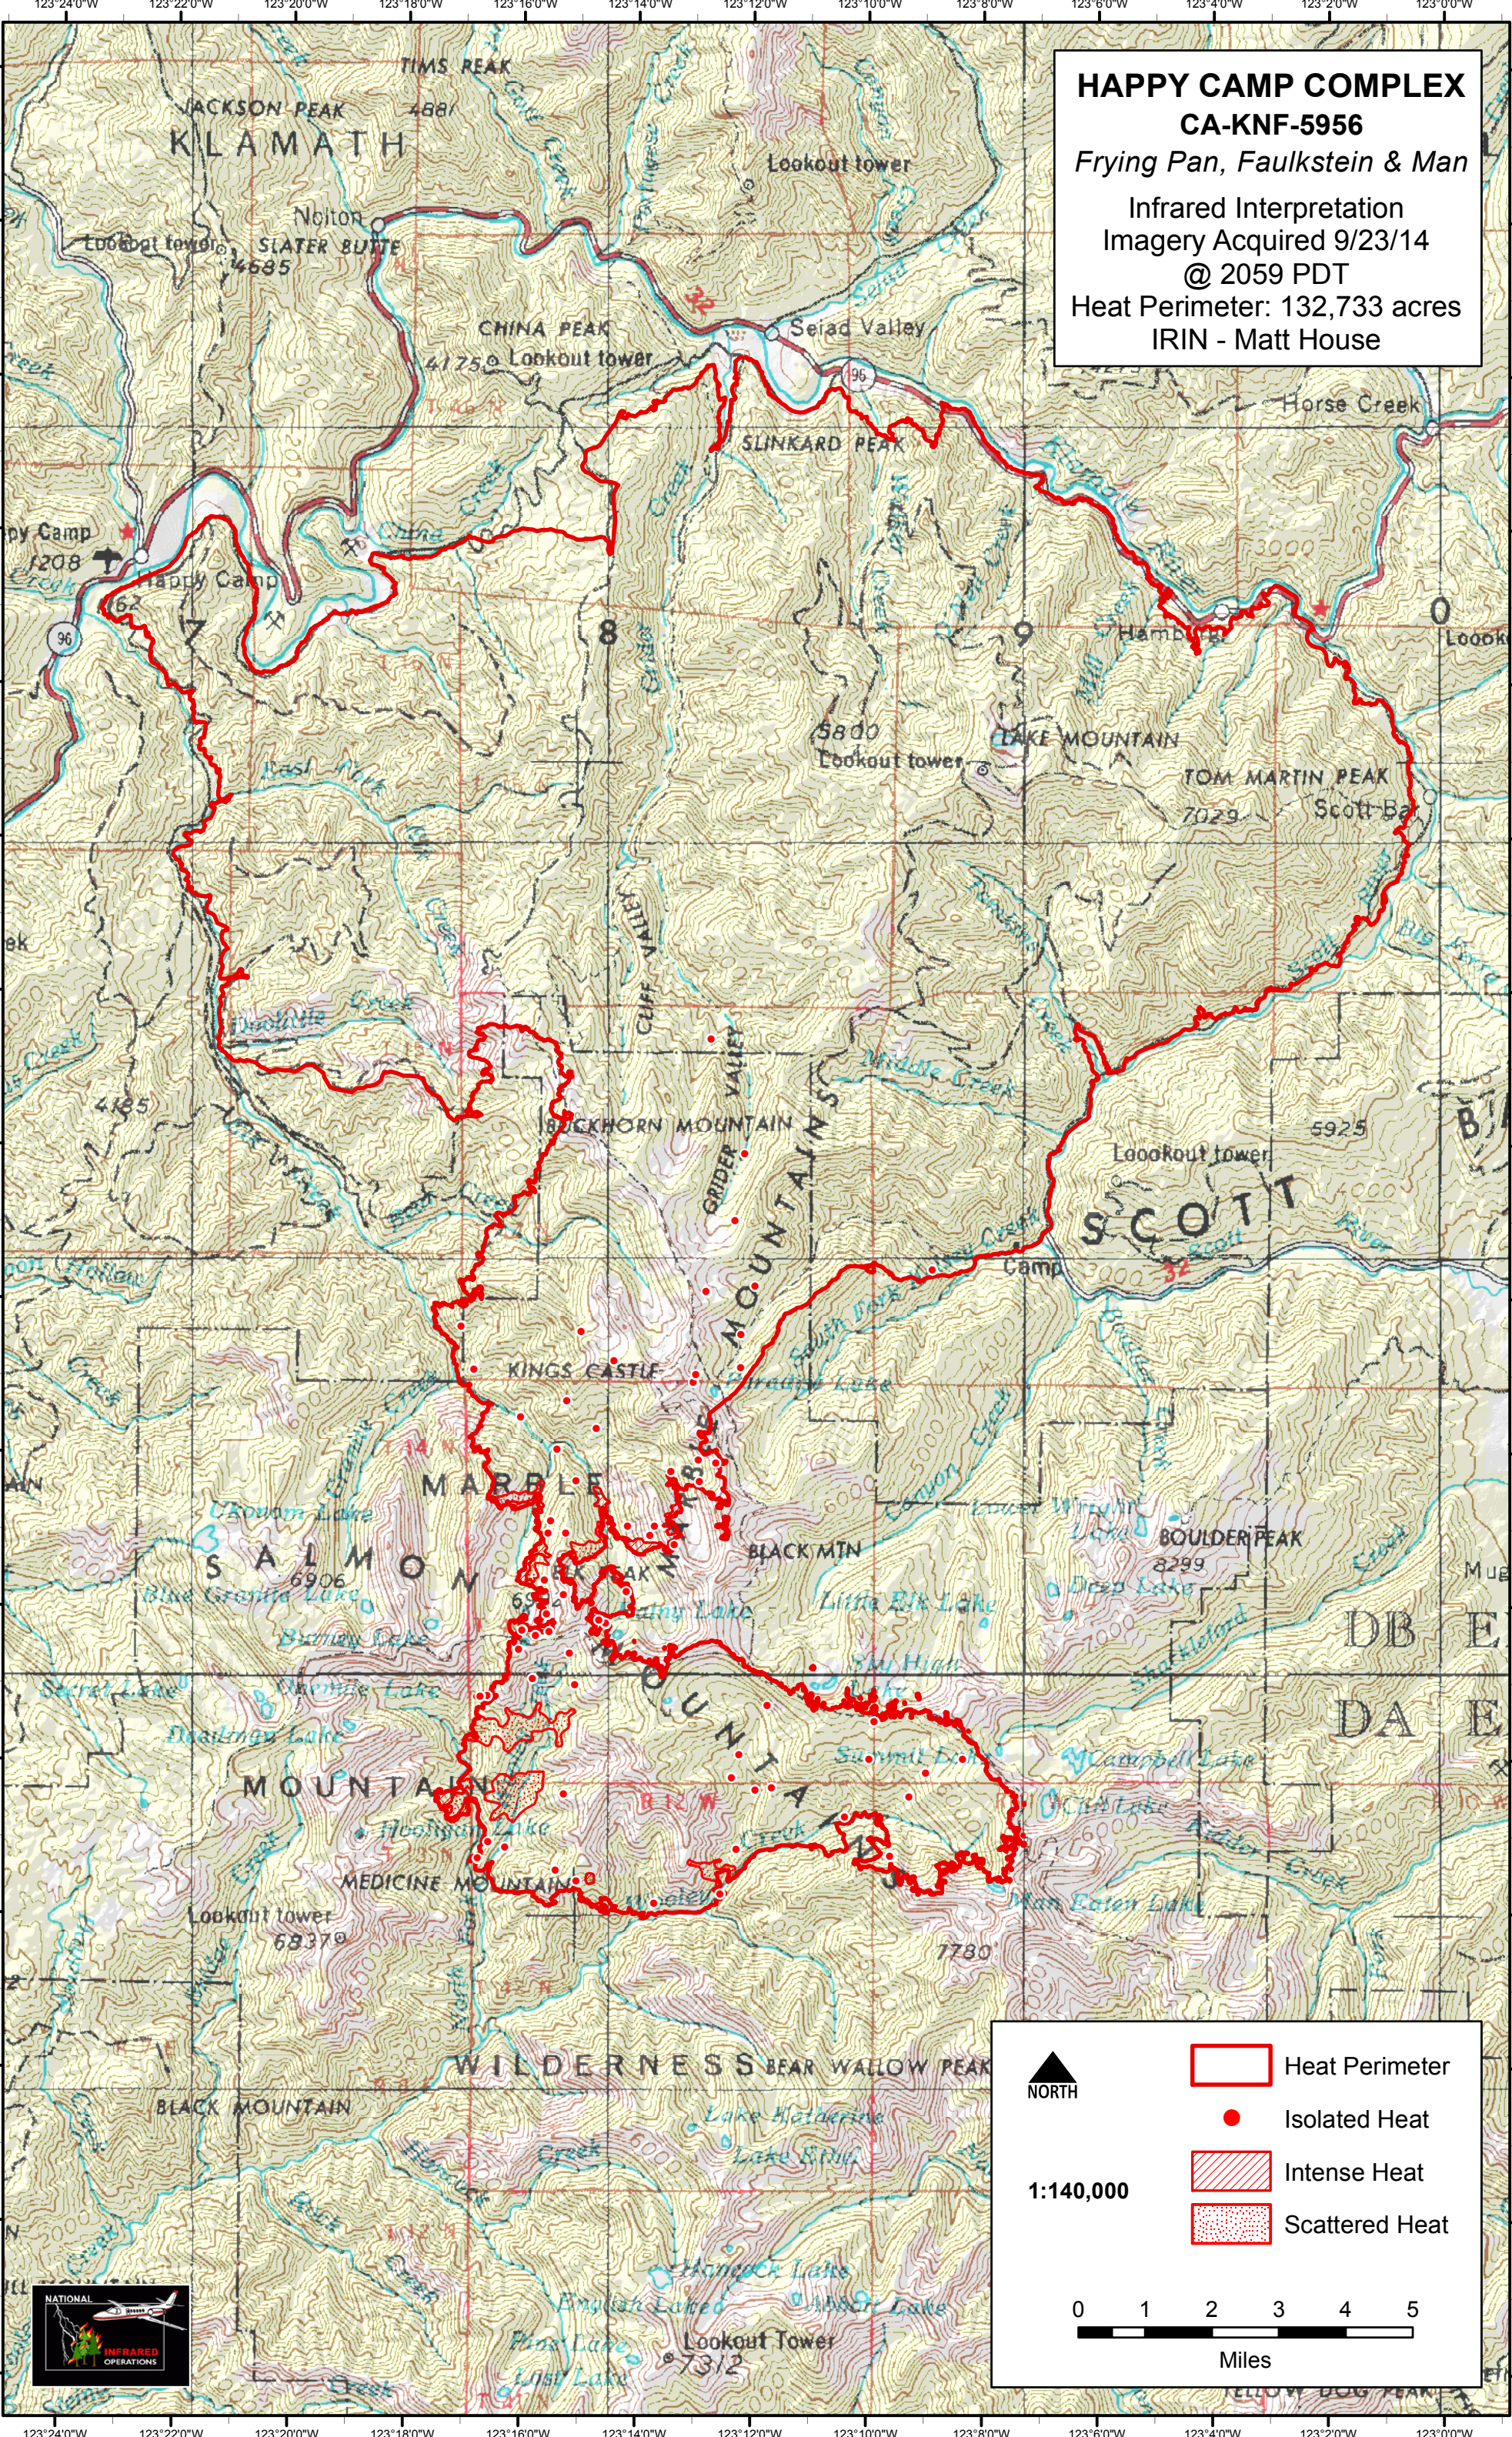

HAPPY CAMP COMPLEX
CA-KNF-5956
Frying Pan, Faulkstein & Man
 Infrared Interpretation
 Imagery Acquired 9/23/14
 @ 2059 PDT
 Heat Perimeter: 132,733 acres
 IRIN - Matt House

1:140,000

Legend:

- NORTH
- Heat Perimeter
- Isolated Heat
- Intense Heat
- Scattered Heat

Scale: 0 1 2 3 4 5 Miles