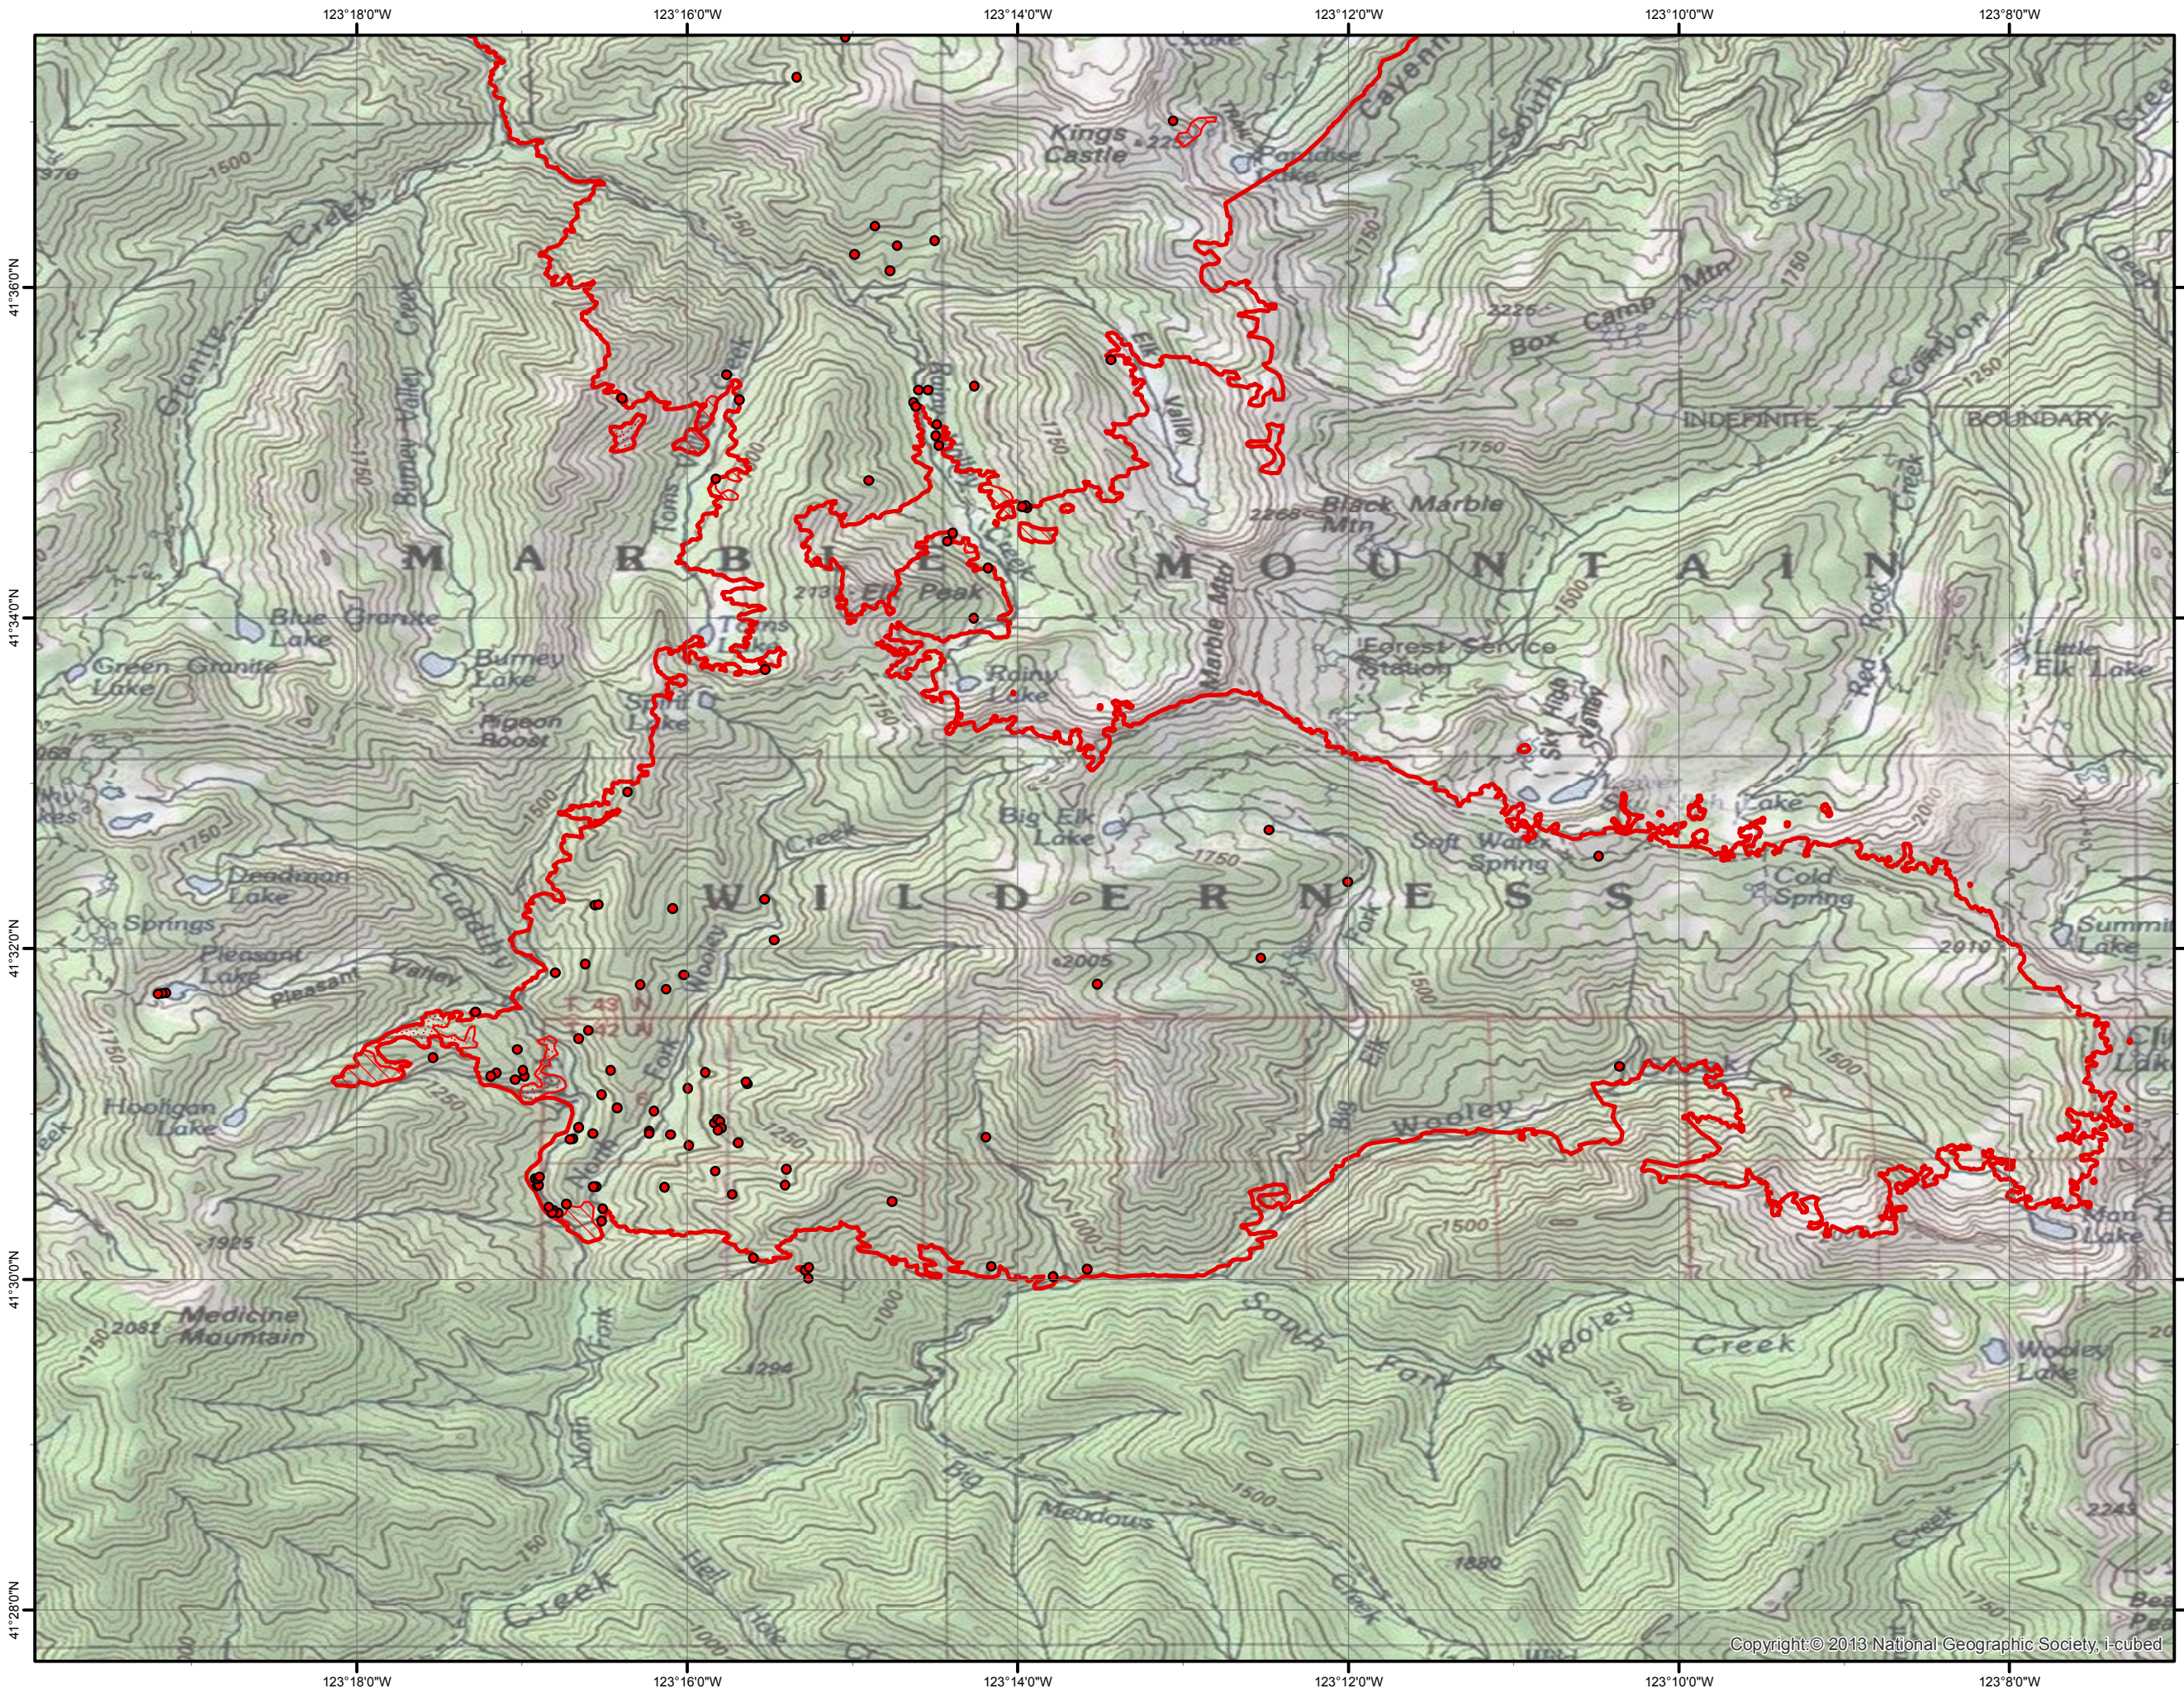

Happy Camp Fire Infrared Heat Sources

1:70,000

- Heat Perimeter
- Intense Heat Areas
- Scattered Heat Areas
- Isolated Heat Sources

GCS North American 1983

IR Interpreter: Brian Monroe
IR interpreted acres: 133,071
Date: 10/14/2014
Time received the Image: 2325 hrs