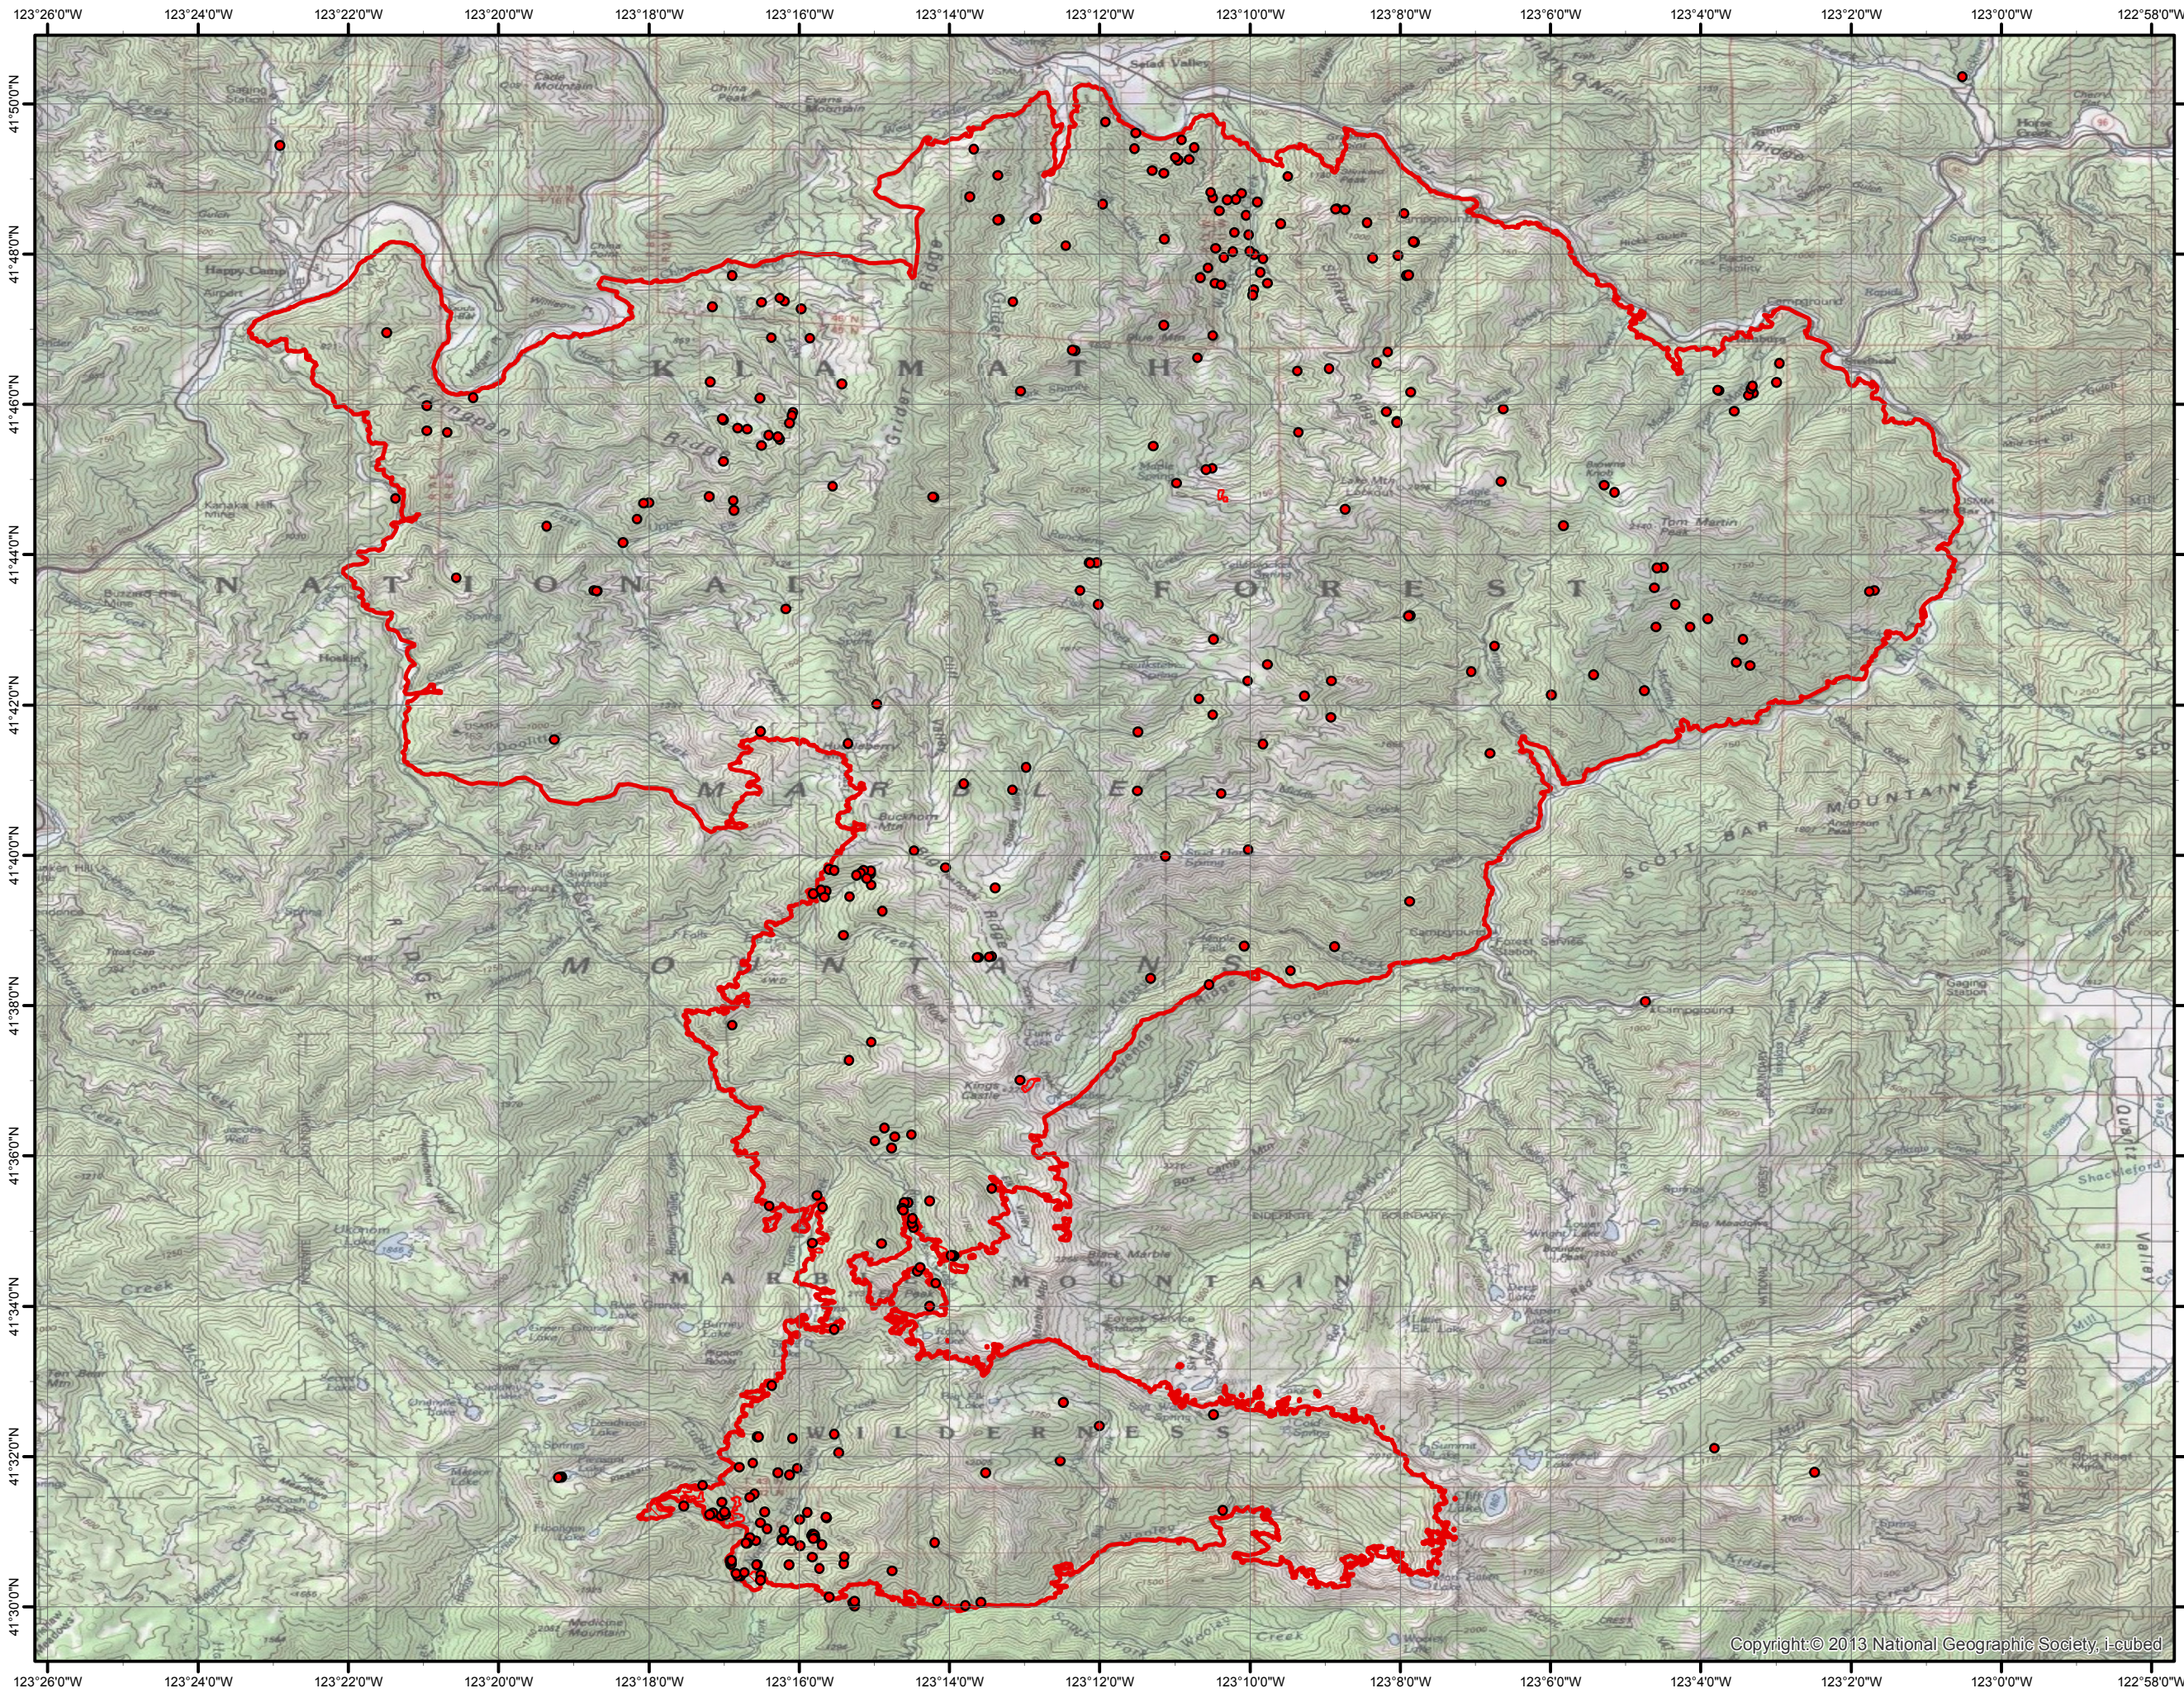

Happy Camp Fire Infrared Heat Sources

1:154,000

- Heat Perimeter
- Intense Heat Areas
- Scattered Heat Areas
- Isolated Heat Sources

GCS North American 1983

IR Interpreter: Brian Monroe
IR interpreted acres: 133,071
Date: 10/14/2014
Time received the Image: 2325 hrs