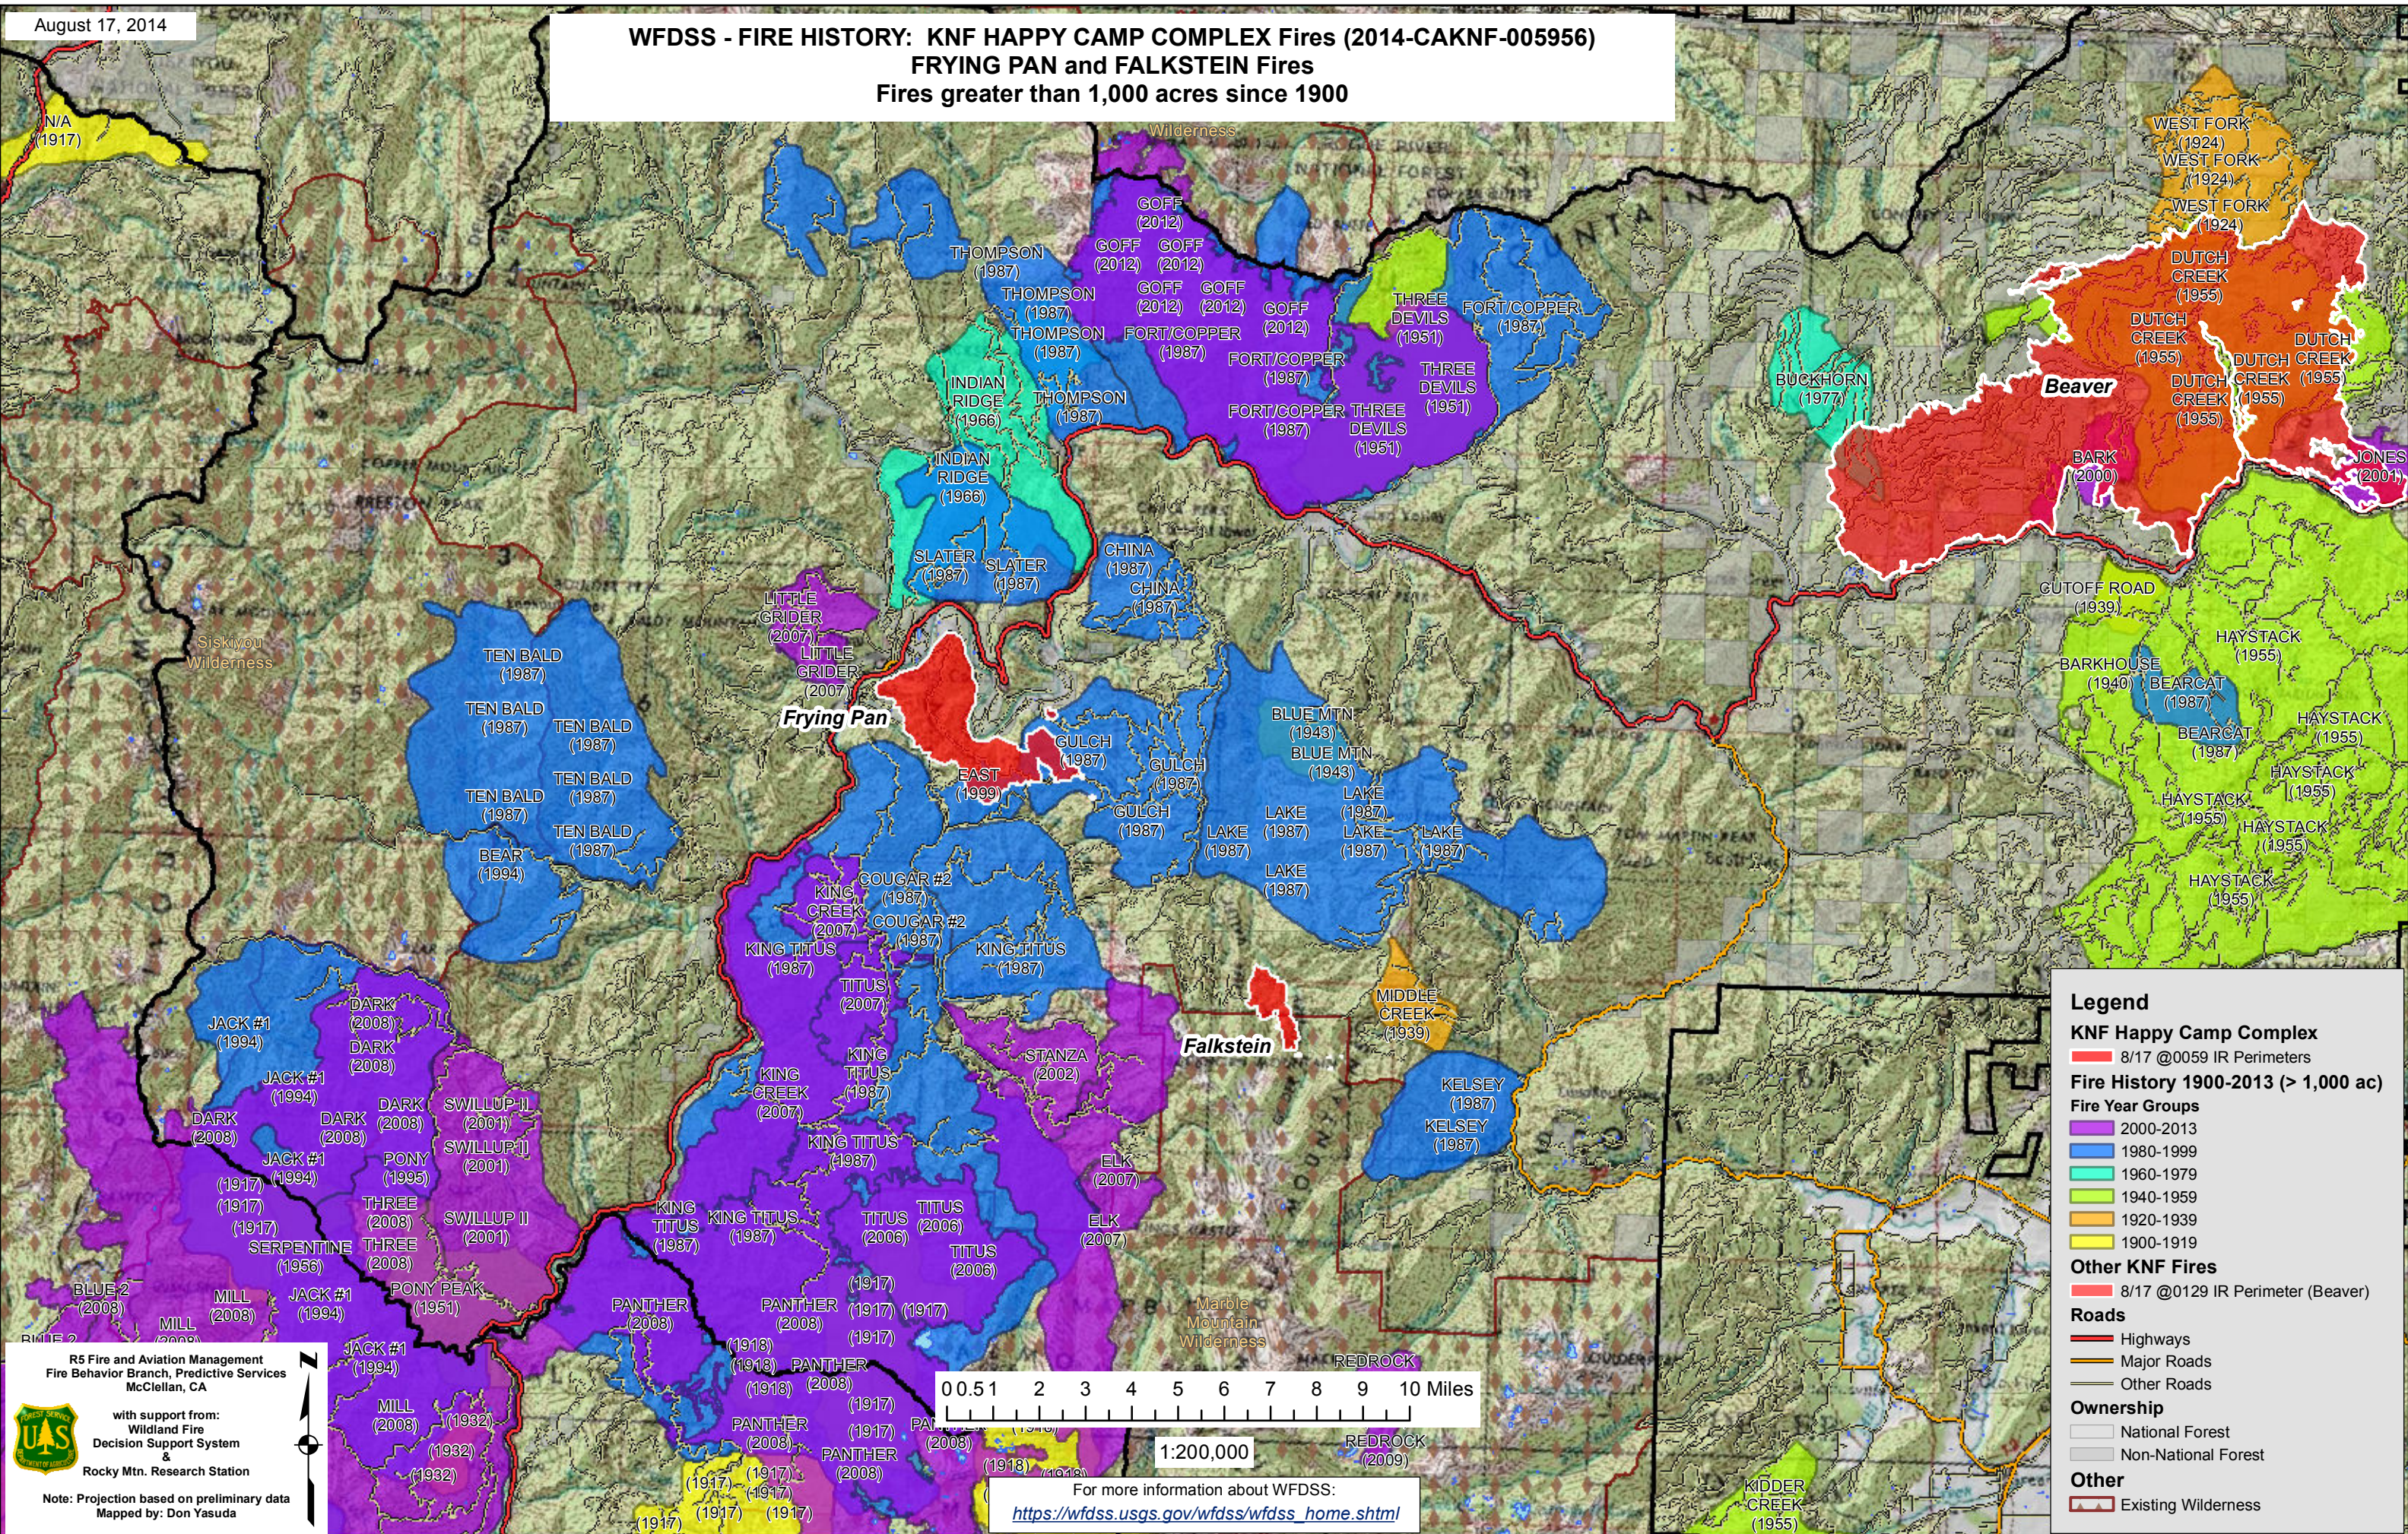

WFDSS - FIRE HISTORY: KNF HAPPY CAMP COMPLEX Fires (2014-CAKNF-005956) FRYING PAN and FALKSTEIN Fires Fires greater than 1,000 acres since 1900

Legend

KNF Happy Camp Complex
8/17 @0059 IR Perimeters

Fire History 1900-2013 (> 1,000 ac)

Fire Year Groups

- 2000-2013
- 1980-1999
- 1960-1979
- 1940-1959
- 1920-1939
- 1900-1919

Other KNF Fires
8/17 @0129 IR Perimeter (Beaver)

Roads

- Highways
- Major Roads
- Other Roads

Ownership

- National Forest
- Non-National Forest

Other
Existing Wilderness

R5 Fire and Aviation Management
Fire Behavior Branch, Predictive Services
McClellan, CA

with support from:
Wildland Fire
Decision Support System
&
Rocky Mtn. Research Station

Note: Projection based on preliminary data
Mapped by: Don Yasuda

1:200,000

For more information about WFDSS:
https://wfdss.usgs.gov/wfdss/wfdss_home.shtml