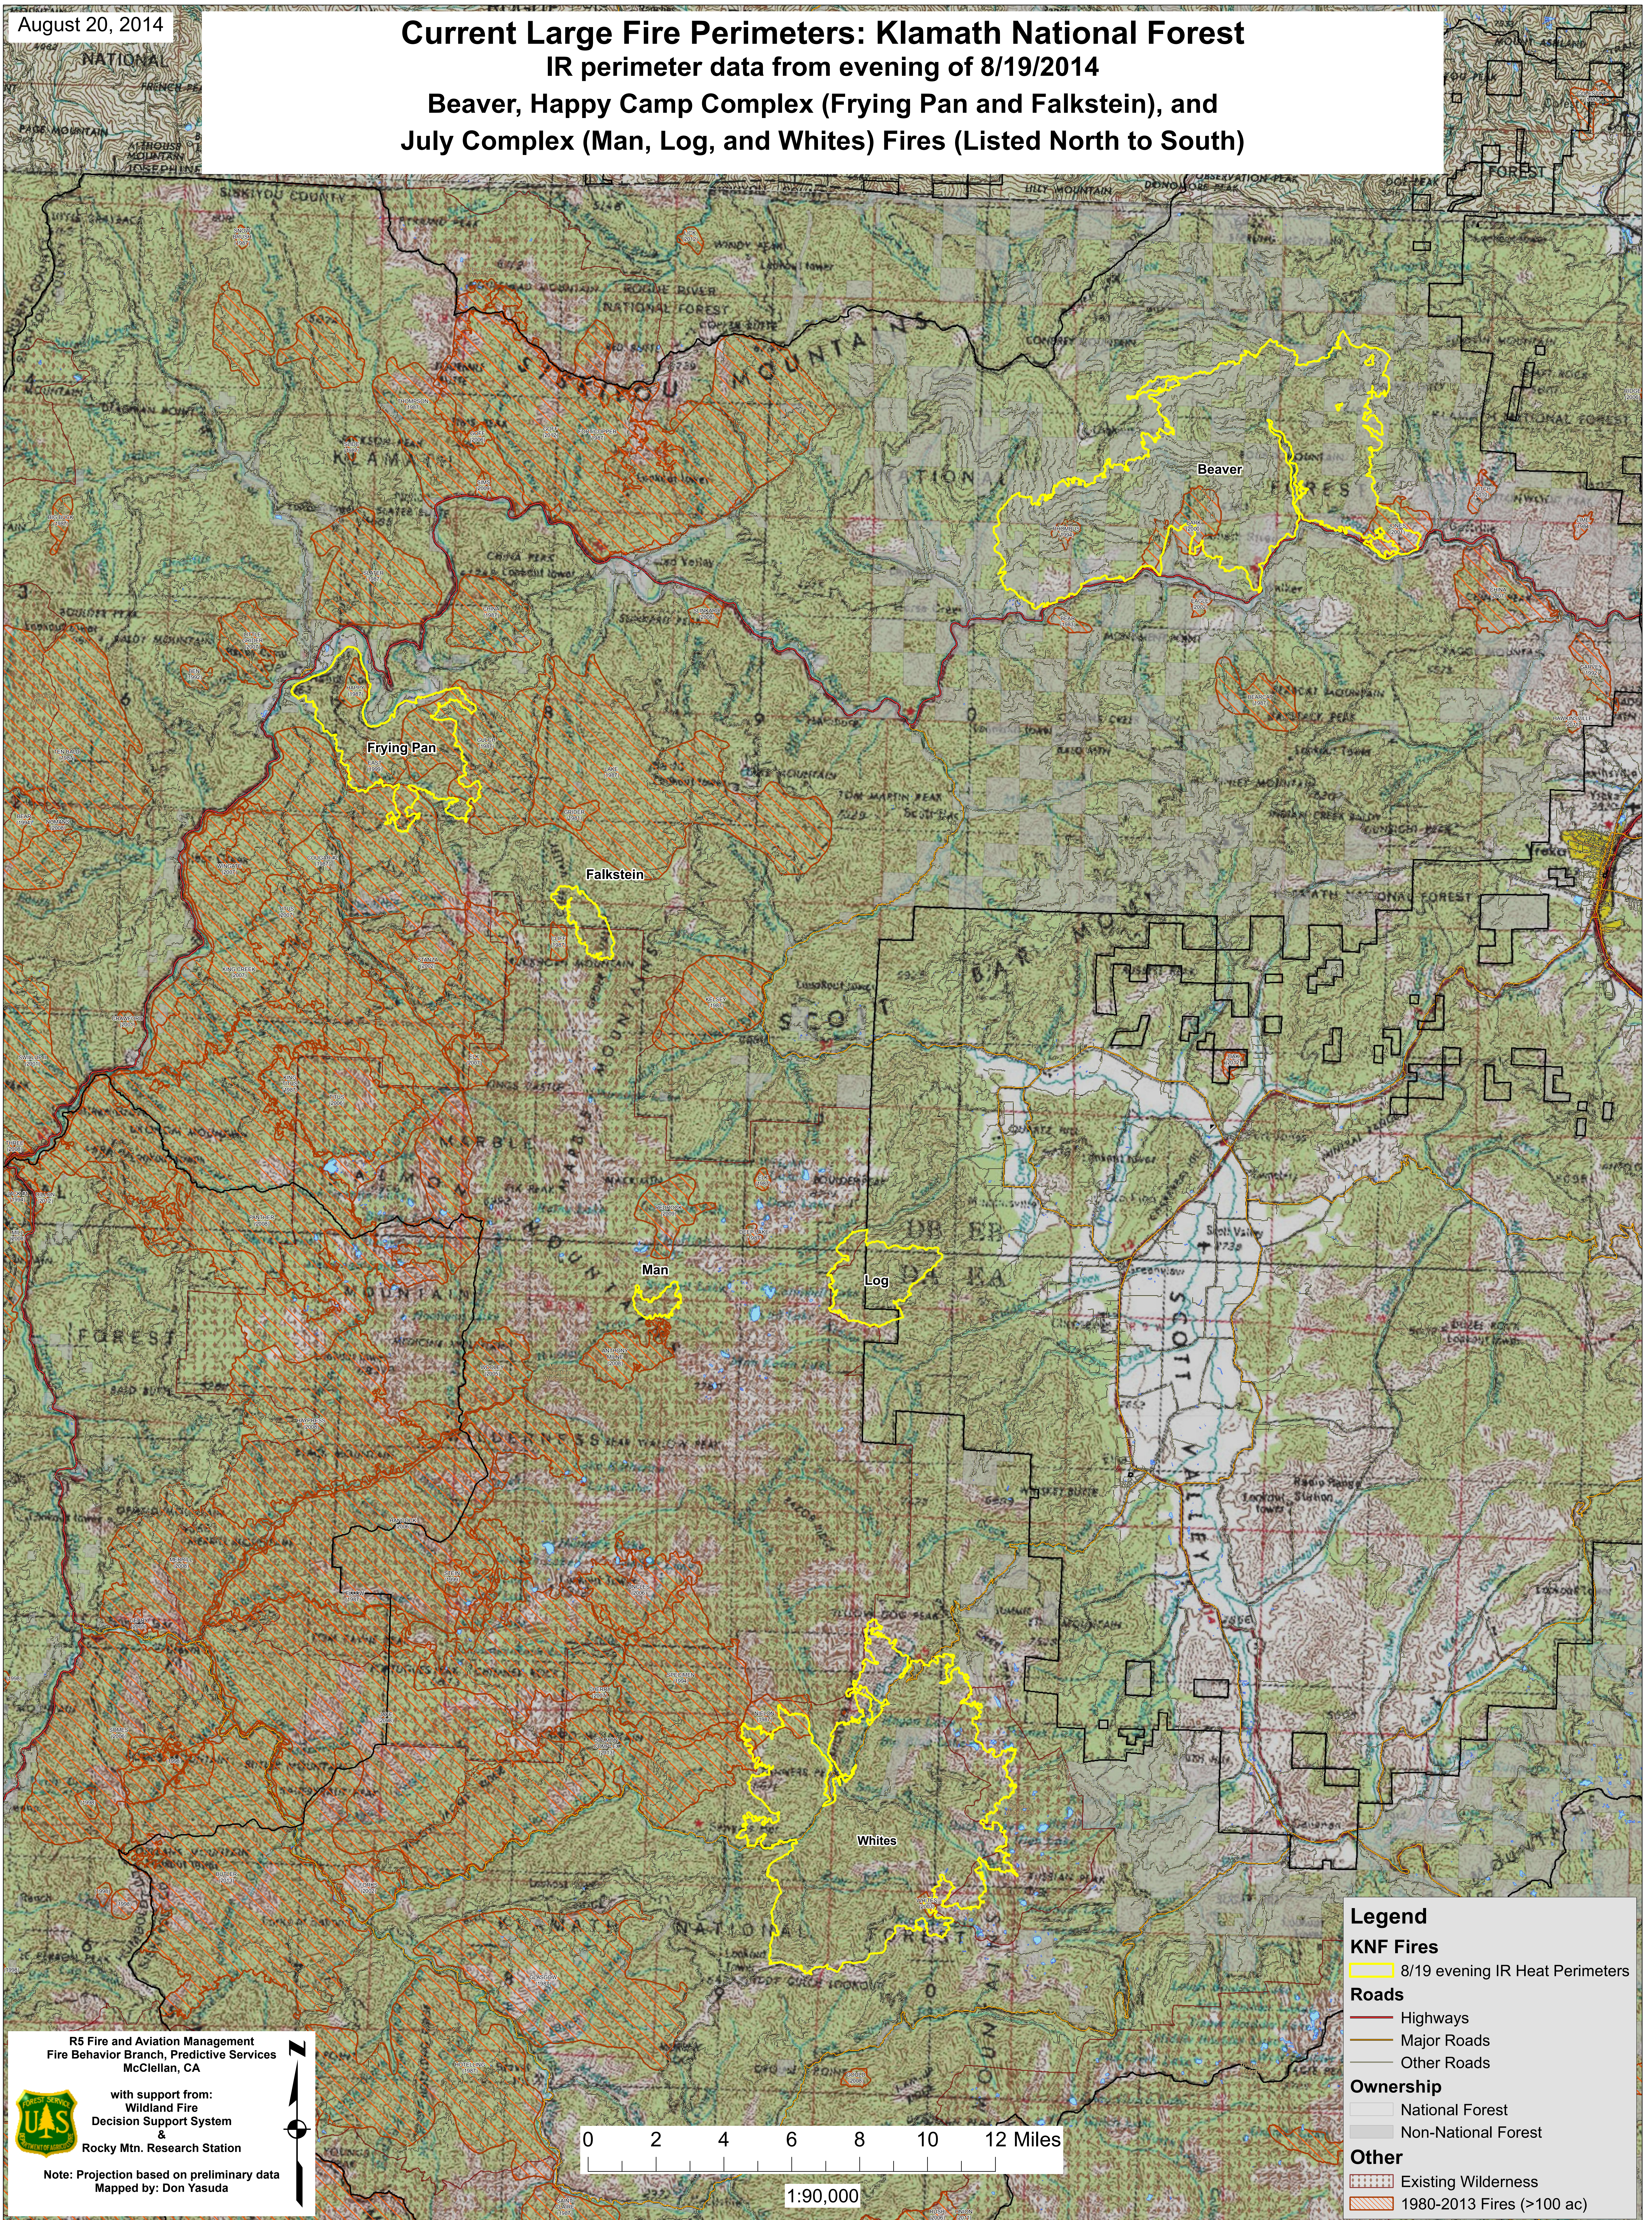

August 20, 2014

Current Large Fire Perimeters: Klamath National Forest

IR perimeter data from evening of 8/19/2014

Beaver, Happy Camp Complex (Frying Pan and Falkstein), and July Complex (Man, Log, and Whites) Fires (Listed North to South)

R5 Fire and Aviation Management
Fire Behavior Branch, Predictive Services
McClellan, CA

with support from:
Wildland Fire
Decision Support System
&
Rocky Mtn. Research Station

Note: Projection based on preliminary data
Mapped by: Don Yasuda

0 2 4 6 8 10 12 Miles
1:90,000

Legend

KNF Fires
8/19 evening IR Heat Perimeters

Roads
Highways
Major Roads
Other Roads

Ownership
National Forest
Non-National Forest

Other
Existing Wilderness
1980-2013 Fires (>100 ac)