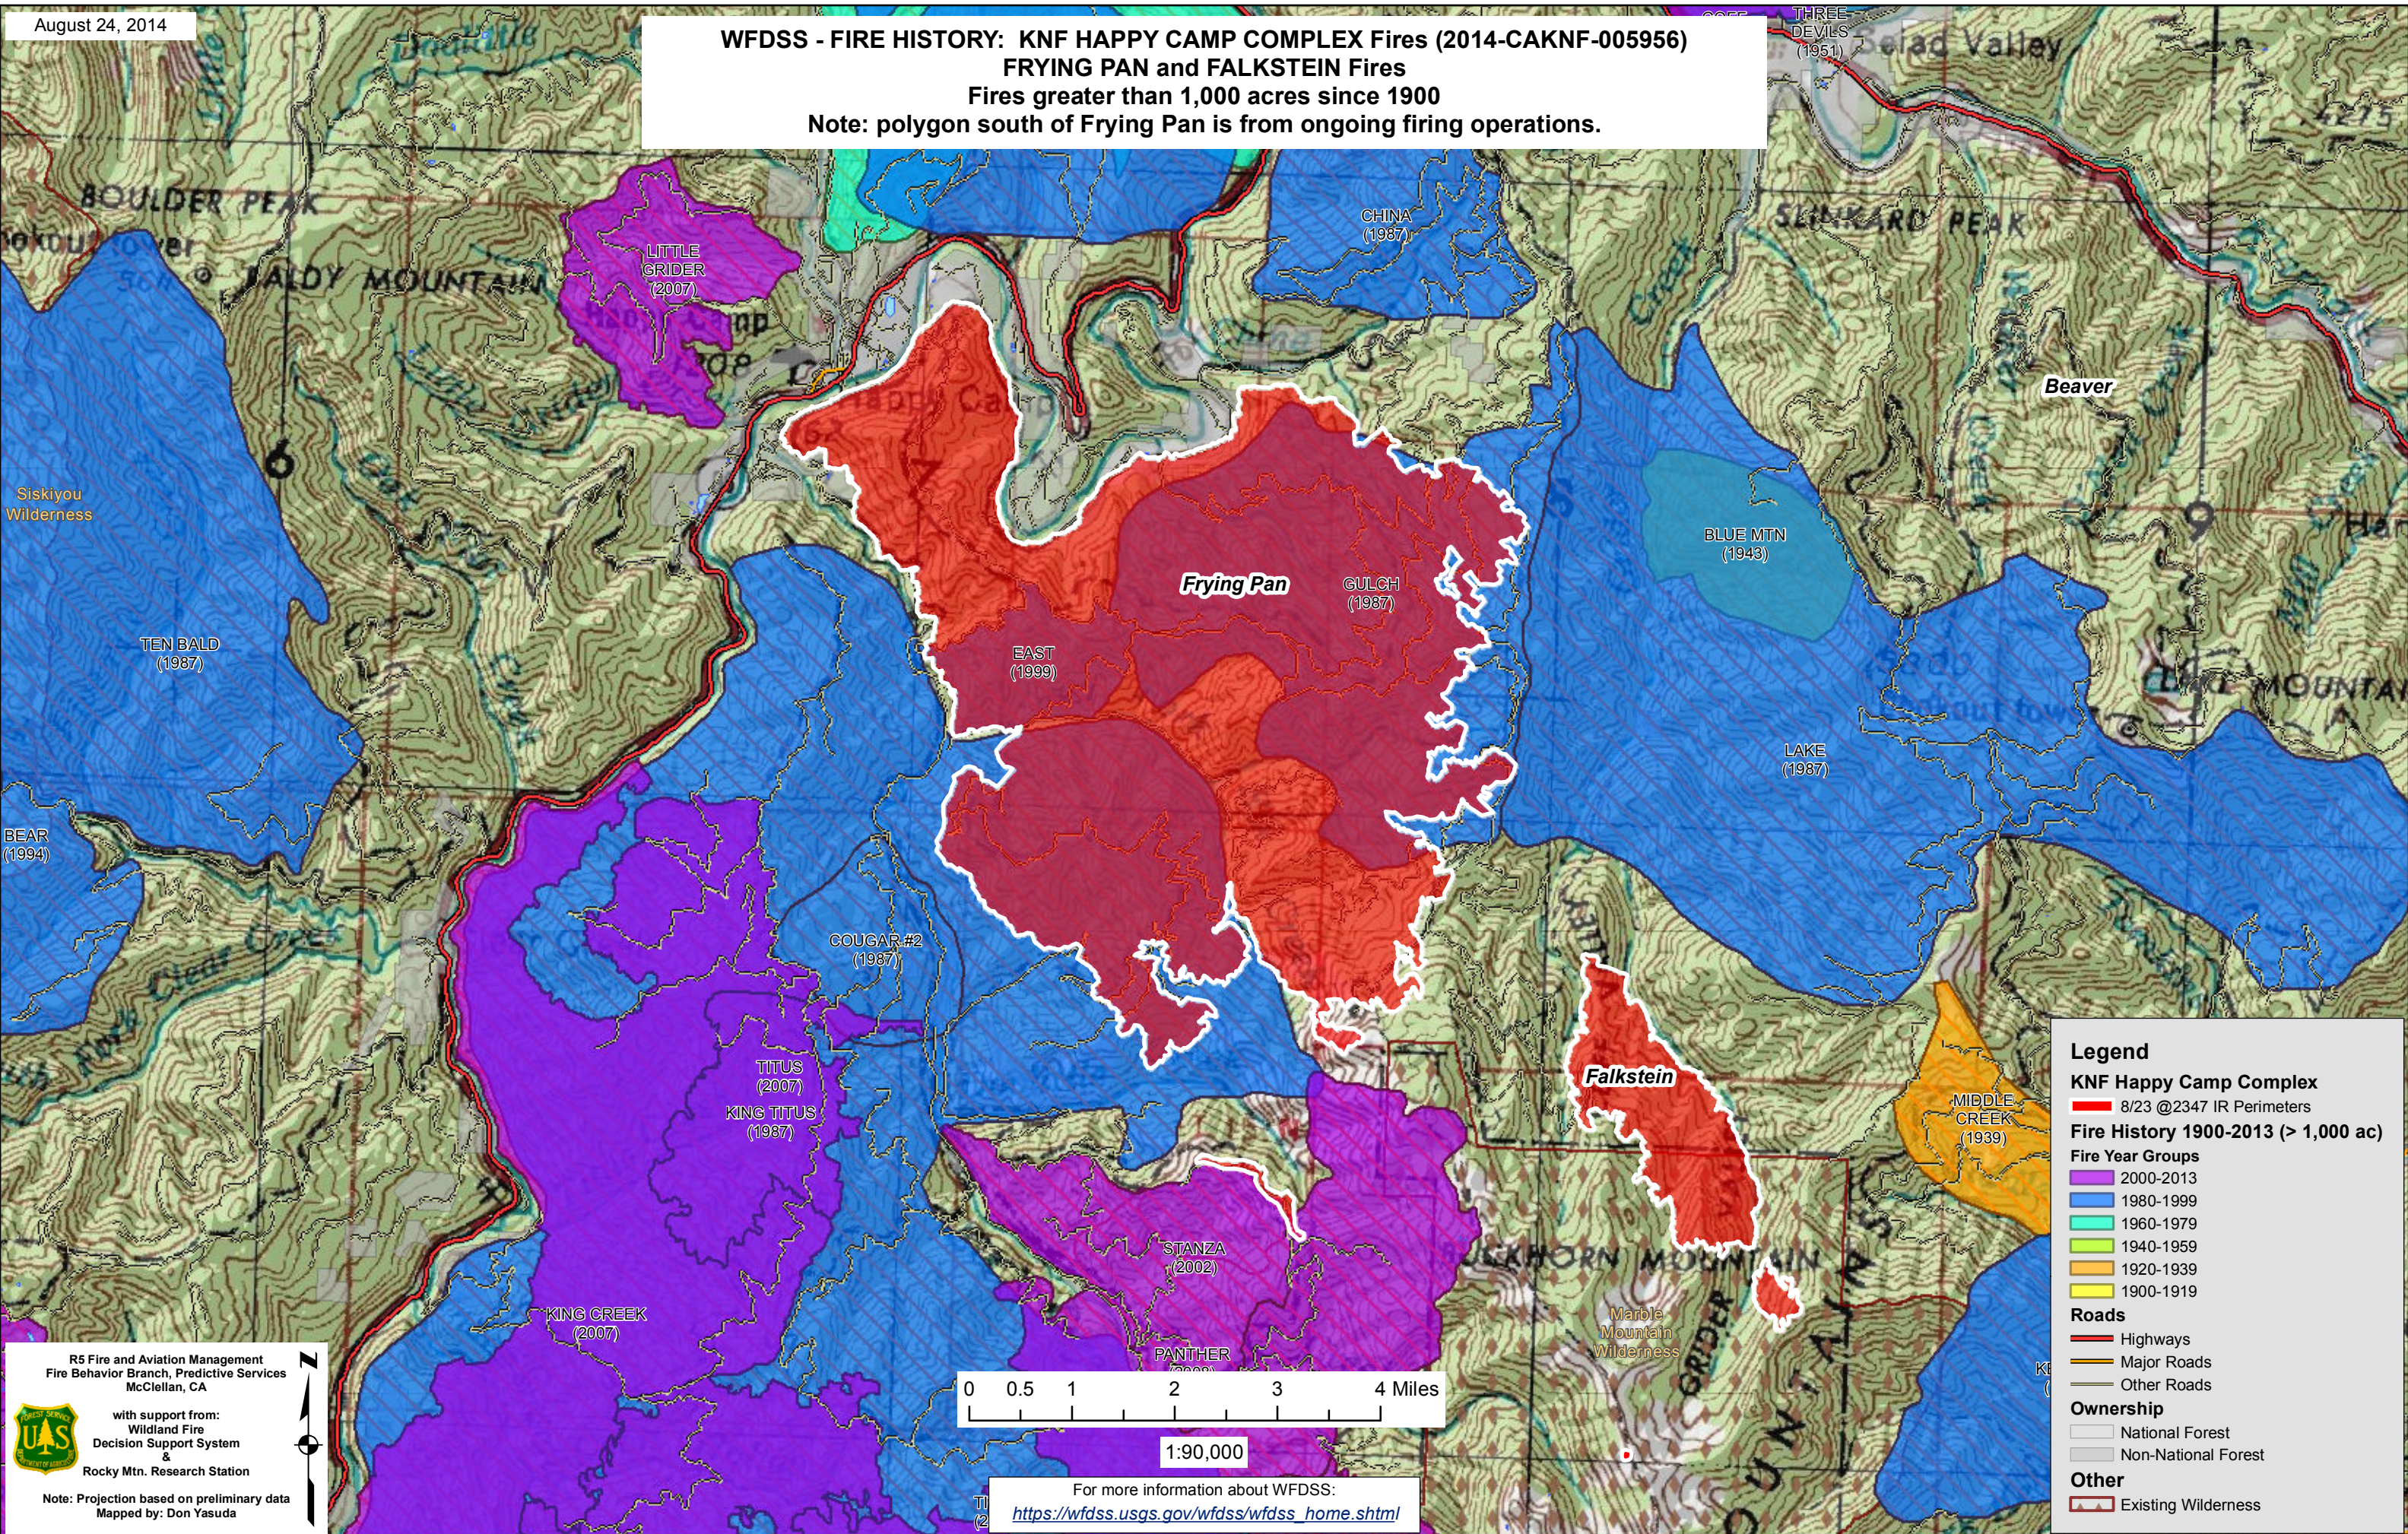

**WFDSS - FIRE HISTORY: KNF HAPPY CAMP COMPLEX Fires (2014-CAKNF-005956)
 FRYING PAN and FALKSTEIN Fires
 Fires greater than 1,000 acres since 1900
 Note: polygon south of Frying Pan is from ongoing firing operations.**

Legend

KNF Happy Camp Complex
 8/23 @2347 IR Perimeters

Fire History 1900-2013 (> 1,000 ac)

Fire Year Groups

- 2000-2013
- 1980-1999
- 1960-1979
- 1940-1959
- 1920-1939
- 1900-1919

Roads

- Highways
- Major Roads
- Other Roads

Ownership

- National Forest
- Non-National Forest

Other

- Existing Wilderness

R5 Fire and Aviation Management
 Fire Behavior Branch, Predictive Services
 McClellan, CA

with support from:
 Wildland Fire
 Decision Support System
 &
 Rocky Mtn. Research Station

Note: Projection based on preliminary data
 Mapped by: Don Yasuda

1:90,000

For more information about WFDSS:
https://wfdss.usgs.gov/wfdss/wfdss_home.shtml