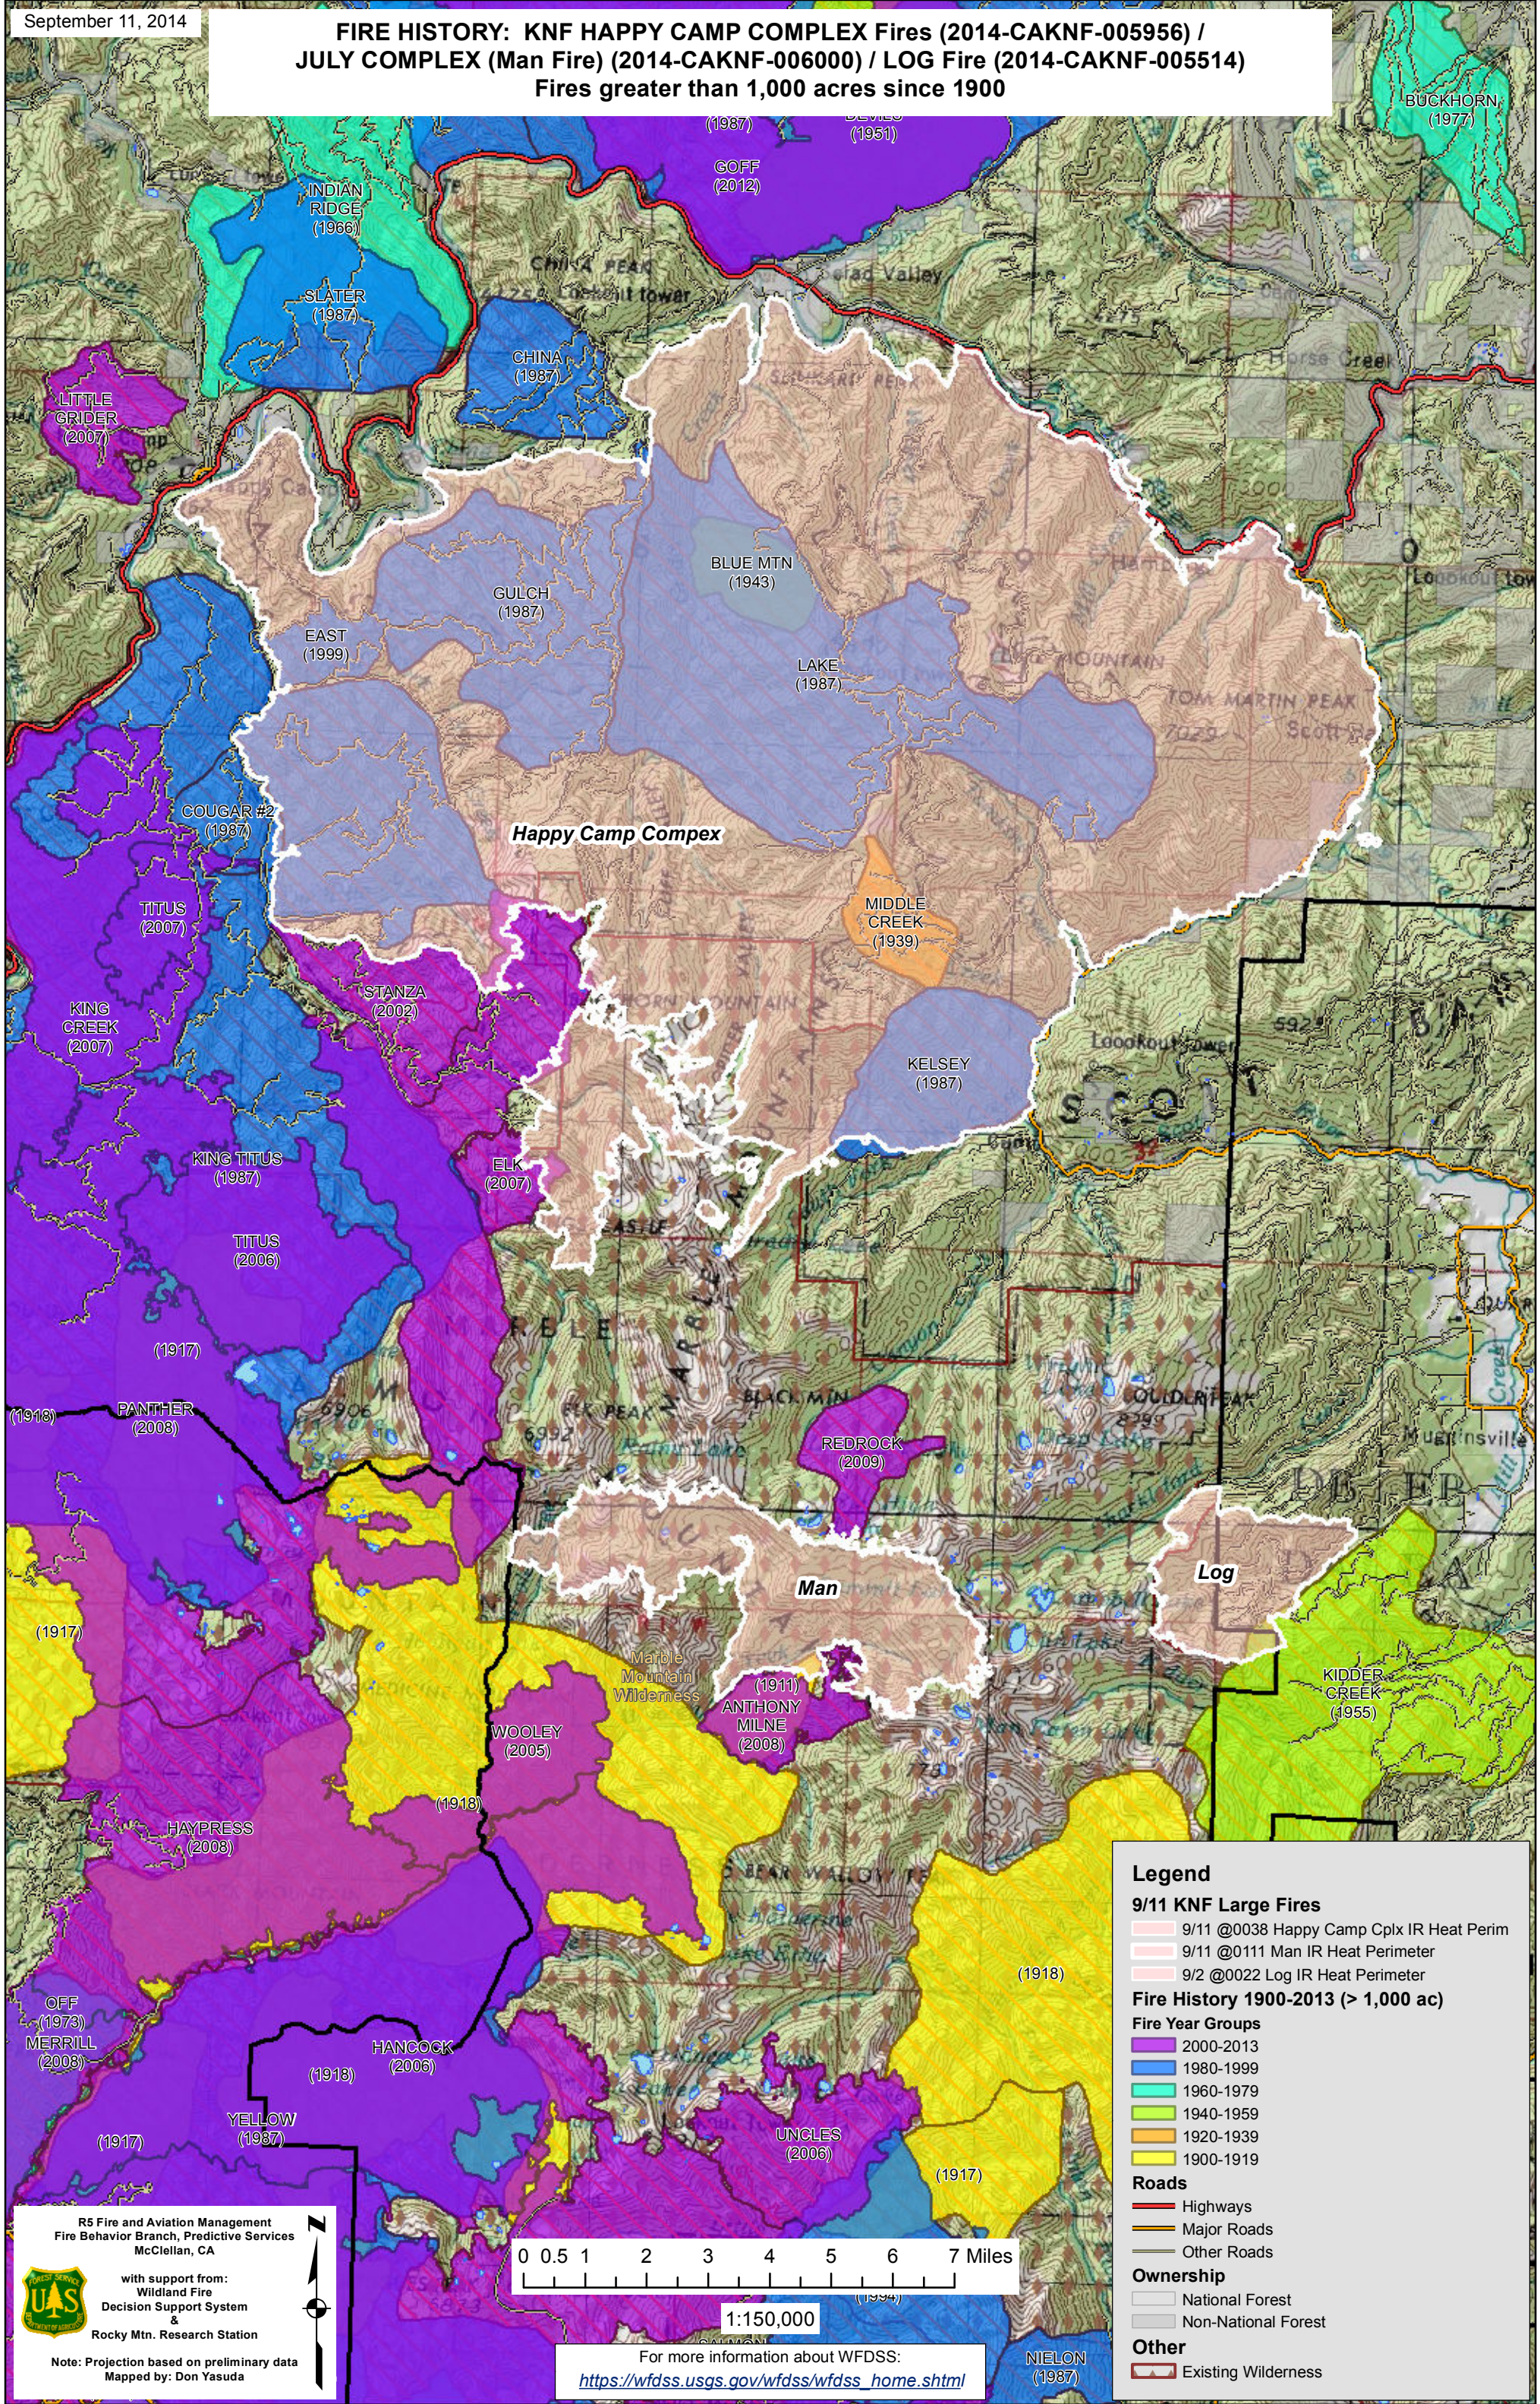

FIRE HISTORY: KNF HAPPY CAMP COMPLEX Fires (2014-CAKNF-005956) / JULY COMPLEX (Man Fire) (2014-CAKNF-006000) / LOG Fire (2014-CAKNF-005514) Fires greater than 1,000 acres since 1900

Legend

9/11 KNF Large Fires

- 9/11 @0038 Happy Camp Cplx IR Heat Perim
- 9/11 @0111 Man IR Heat Perimeter
- 9/2 @0022 Log IR Heat Perimeter

Fire History 1900-2013 (> 1,000 ac)

Fire Year Groups

- 2000-2013
- 1980-1999
- 1960-1979
- 1940-1959
- 1920-1939
- 1900-1919

Roads

- Highways
- Major Roads
- Other Roads

Ownership

- National Forest
- Non-National Forest

Other

- Existing Wilderness

R5 Fire and Aviation Management
Fire Behavior Branch, Predictive Services
McClellan, CA

with support from:
Wildland Fire
Decision Support System
&
Rocky Mtn. Research Station

Note: Projection based on preliminary data
Mapped by: Don Yasuda

1:150,000

For more information about WFDSS:
https://wfdss.usgs.gov/wfdss/wfdss_home.shtml