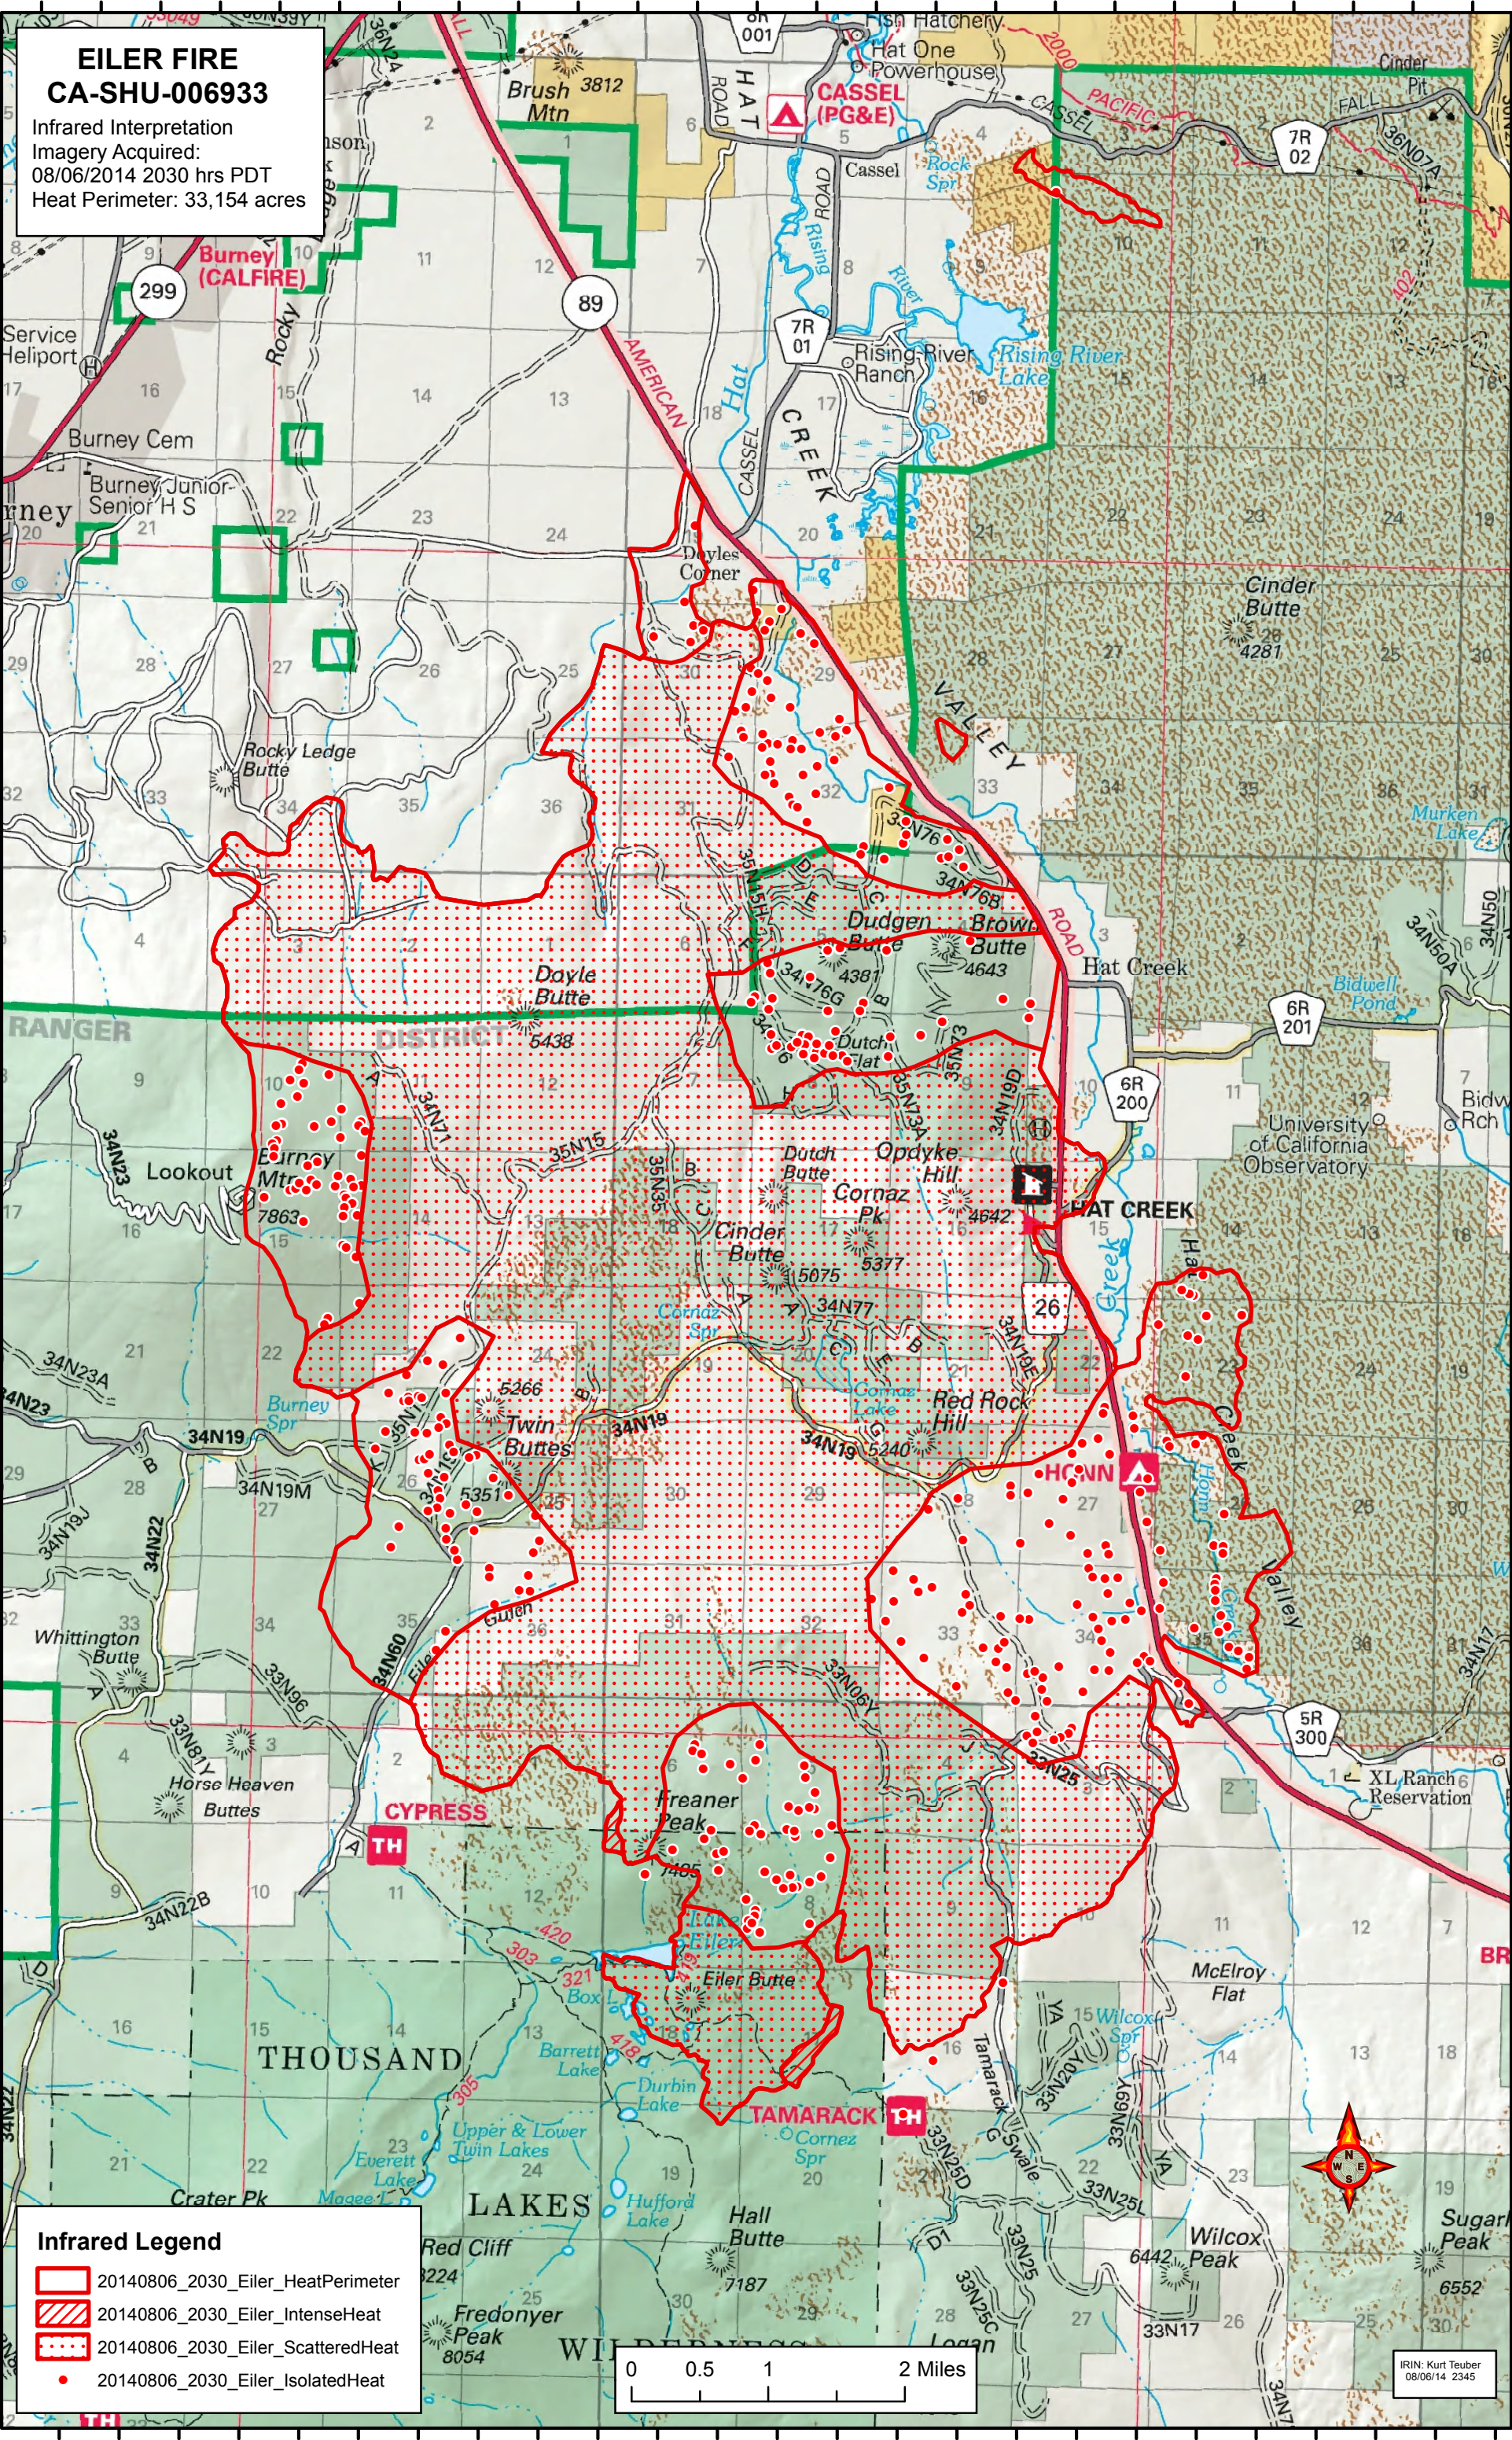

121°39'30"W 121°38'30"W 121°37'30"W 121°36'30"W 121°35'30"W 121°34'30"W 121°33'30"W 121°32'30"W 121°31'30"W 121°30'30"W 121°29'30"W 121°28'30"W 121°27'30"W

**EILER FIRE
CA-SHU-006933**
Infrared Interpretation
Imagery Acquired:
08/06/2014 2030 hrs PDT
Heat Perimeter: 33,154 acres

Infrared Legend

- 20140806_2030_Eiler_HeatPerimeter
- 20140806_2030_Eiler_IntenseHeat
- 20140806_2030_Eiler_ScatteredHeat
- 20140806_2030_Eiler_IsolatedHeat

0 0.5 1 2 Miles

IRIN: Kurt Teuber
08/06/14 2345

121°38'30"W 121°37'30"W 121°36'30"W 121°35'30"W 121°34'30"W 121°33'30"W 121°32'30"W 121°31'30"W 121°30'30"W 121°29'30"W 121°28'30"W 121°27'30"W