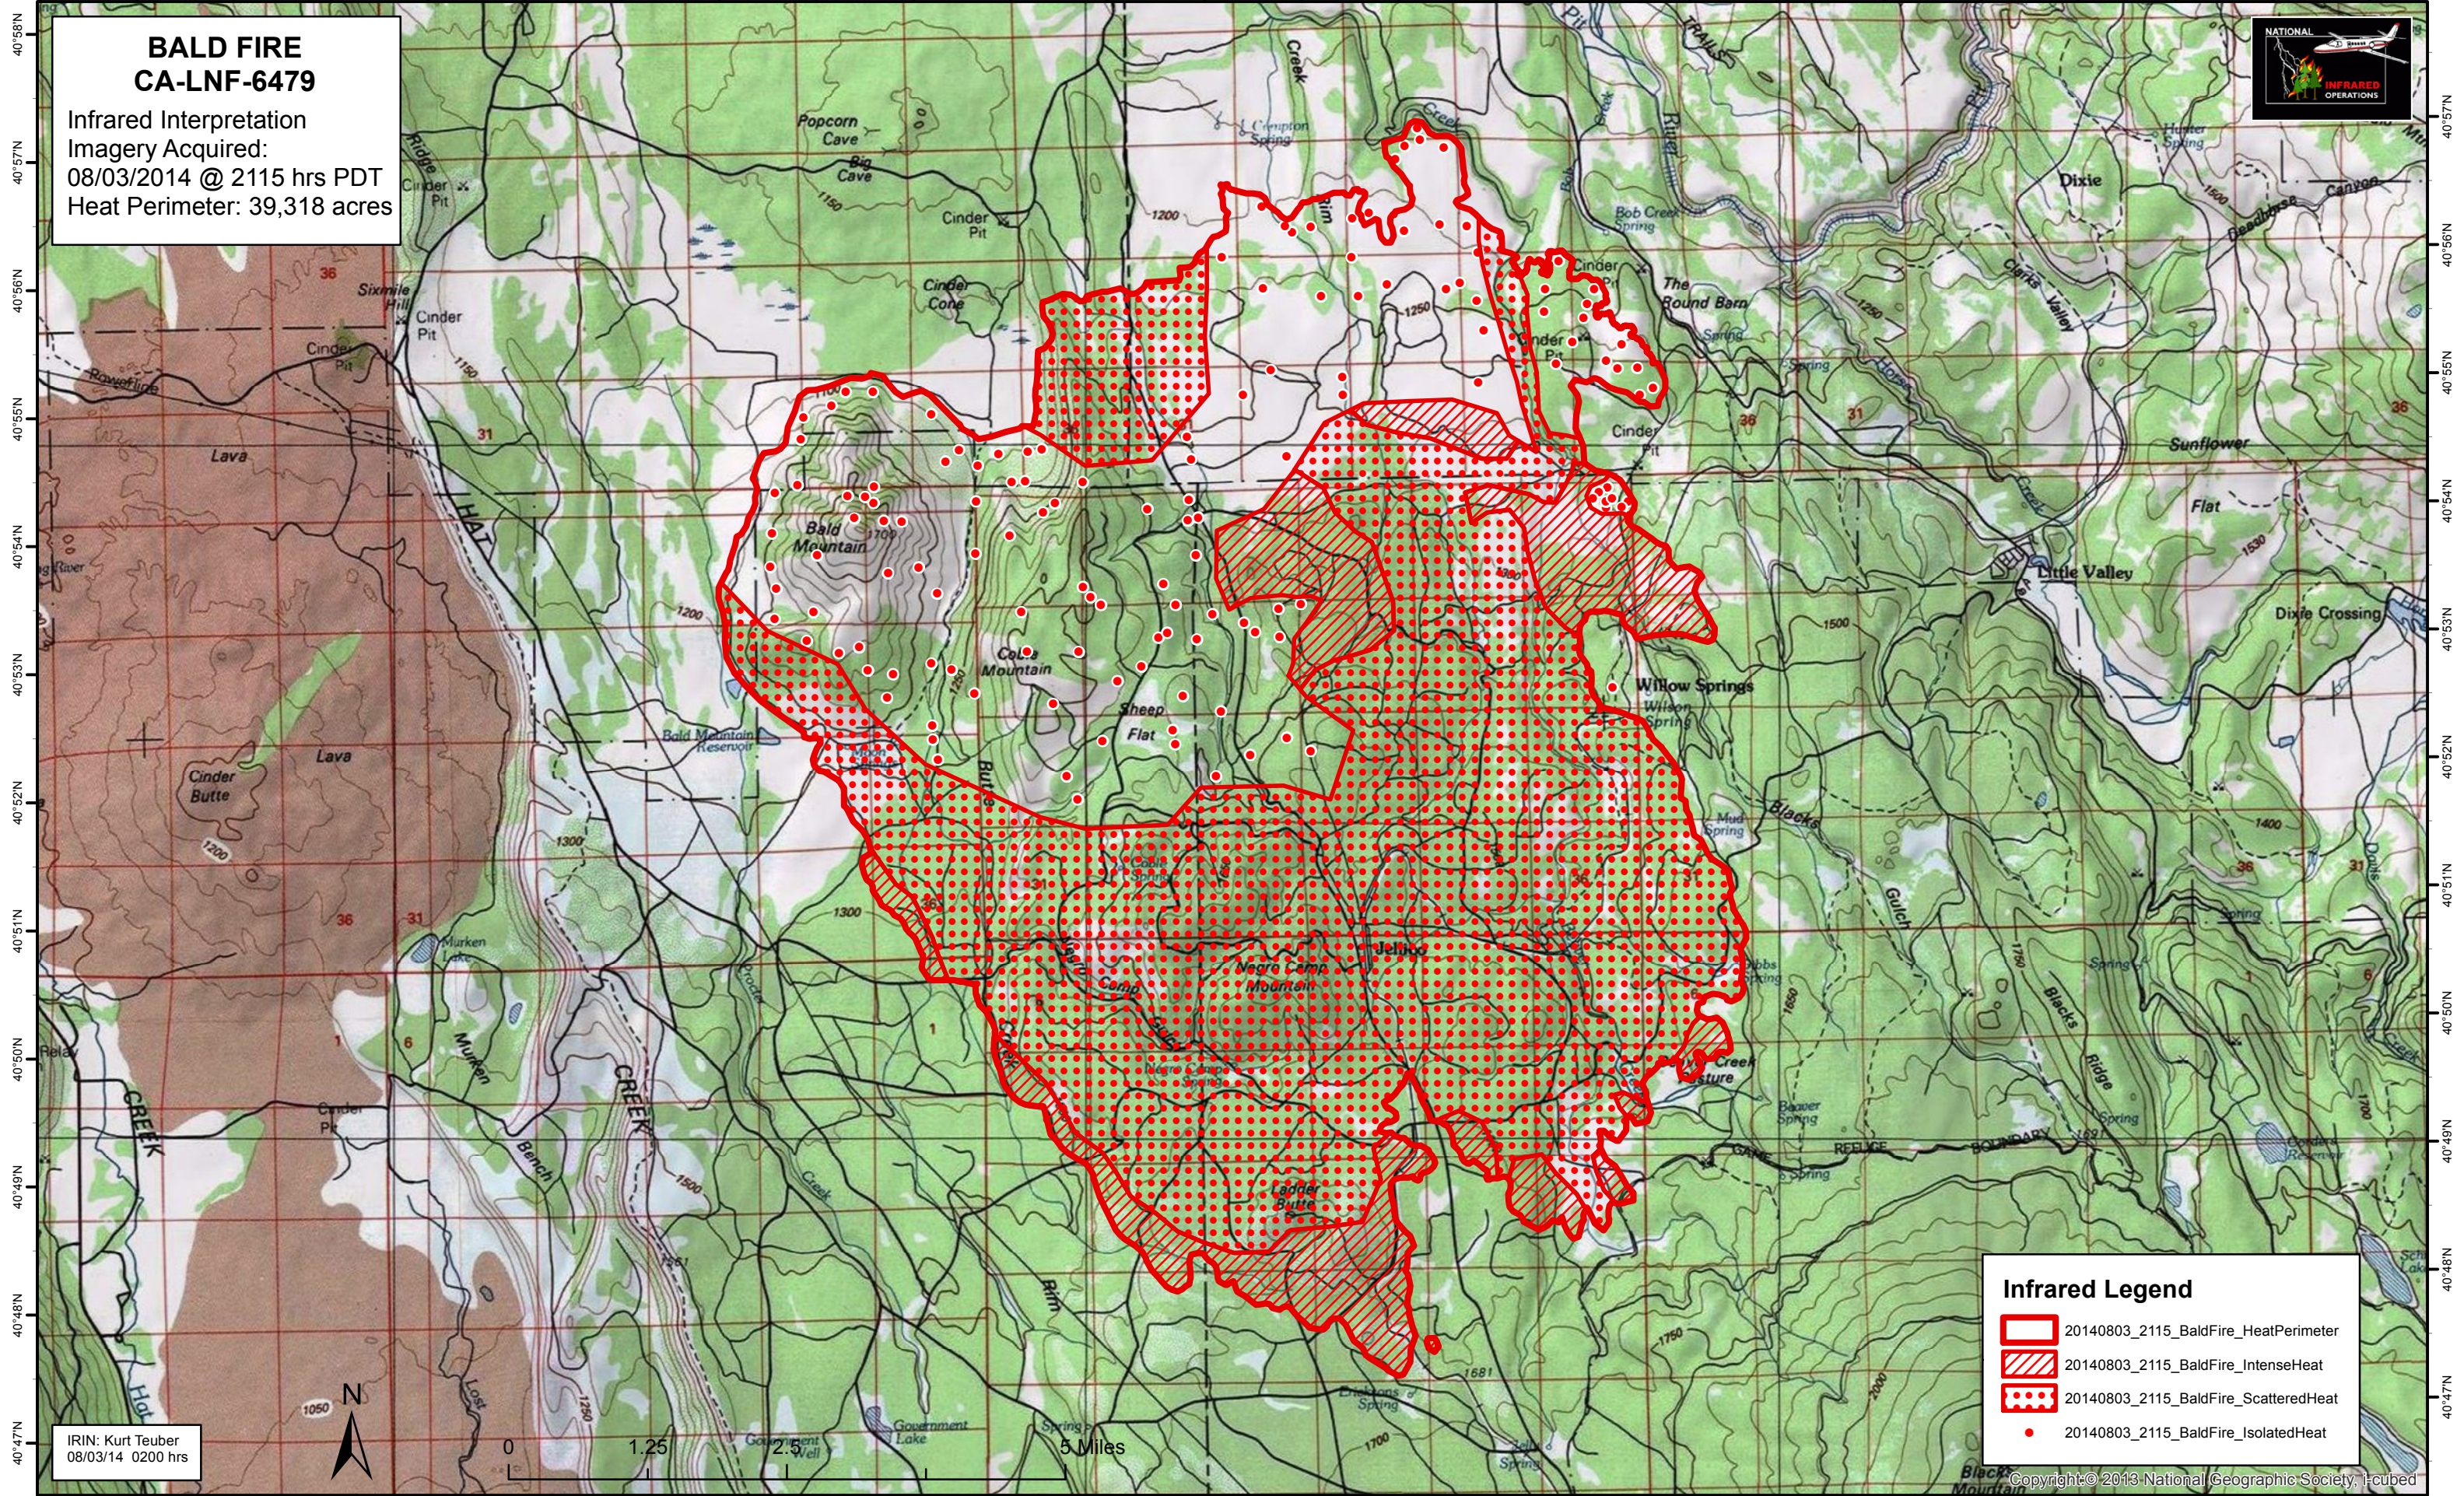

121°31'W 121°30'W 121°29'W 121°28'W 121°27'W 121°26'W 121°25'W 121°24'W 121°23'W 121°22'W 121°21'W 121°20'W 121°19'W 121°18'W 121°17'W 121°16'W 121°15'W 121°14'W 121°13'W 121°12'W 121°11'W 121°10'W 121°9'W 121°8'W 121°7'W

**BALD FIRE  
CA-LNF-6479**  
Infrared Interpretation  
Imagery Acquired:  
08/03/2014 @ 2115 hrs PDT  
Heat Perimeter: 39,318 acres

**Infrared Legend**

-  20140803\_2115\_BaldFire\_HeatPerimeter
-  20140803\_2115\_BaldFire\_IntenseHeat
-  20140803\_2115\_BaldFire\_ScatteredHeat
-  20140803\_2115\_BaldFire\_IsolatedHeat

IRIN: Kurt Teuber  
08/03/14 0200 hrs

0 1.25 2.5 5 Miles

121°31'W 121°30'W 121°29'W 121°28'W 121°27'W 121°26'W 121°25'W 121°24'W 121°23'W 121°22'W 121°21'W 121°20'W 121°19'W 121°18'W 121°17'W 121°16'W 121°15'W 121°14'W 121°13'W 121°12'W 121°11'W 121°10'W 121°9'W 121°8'W 121°7'W