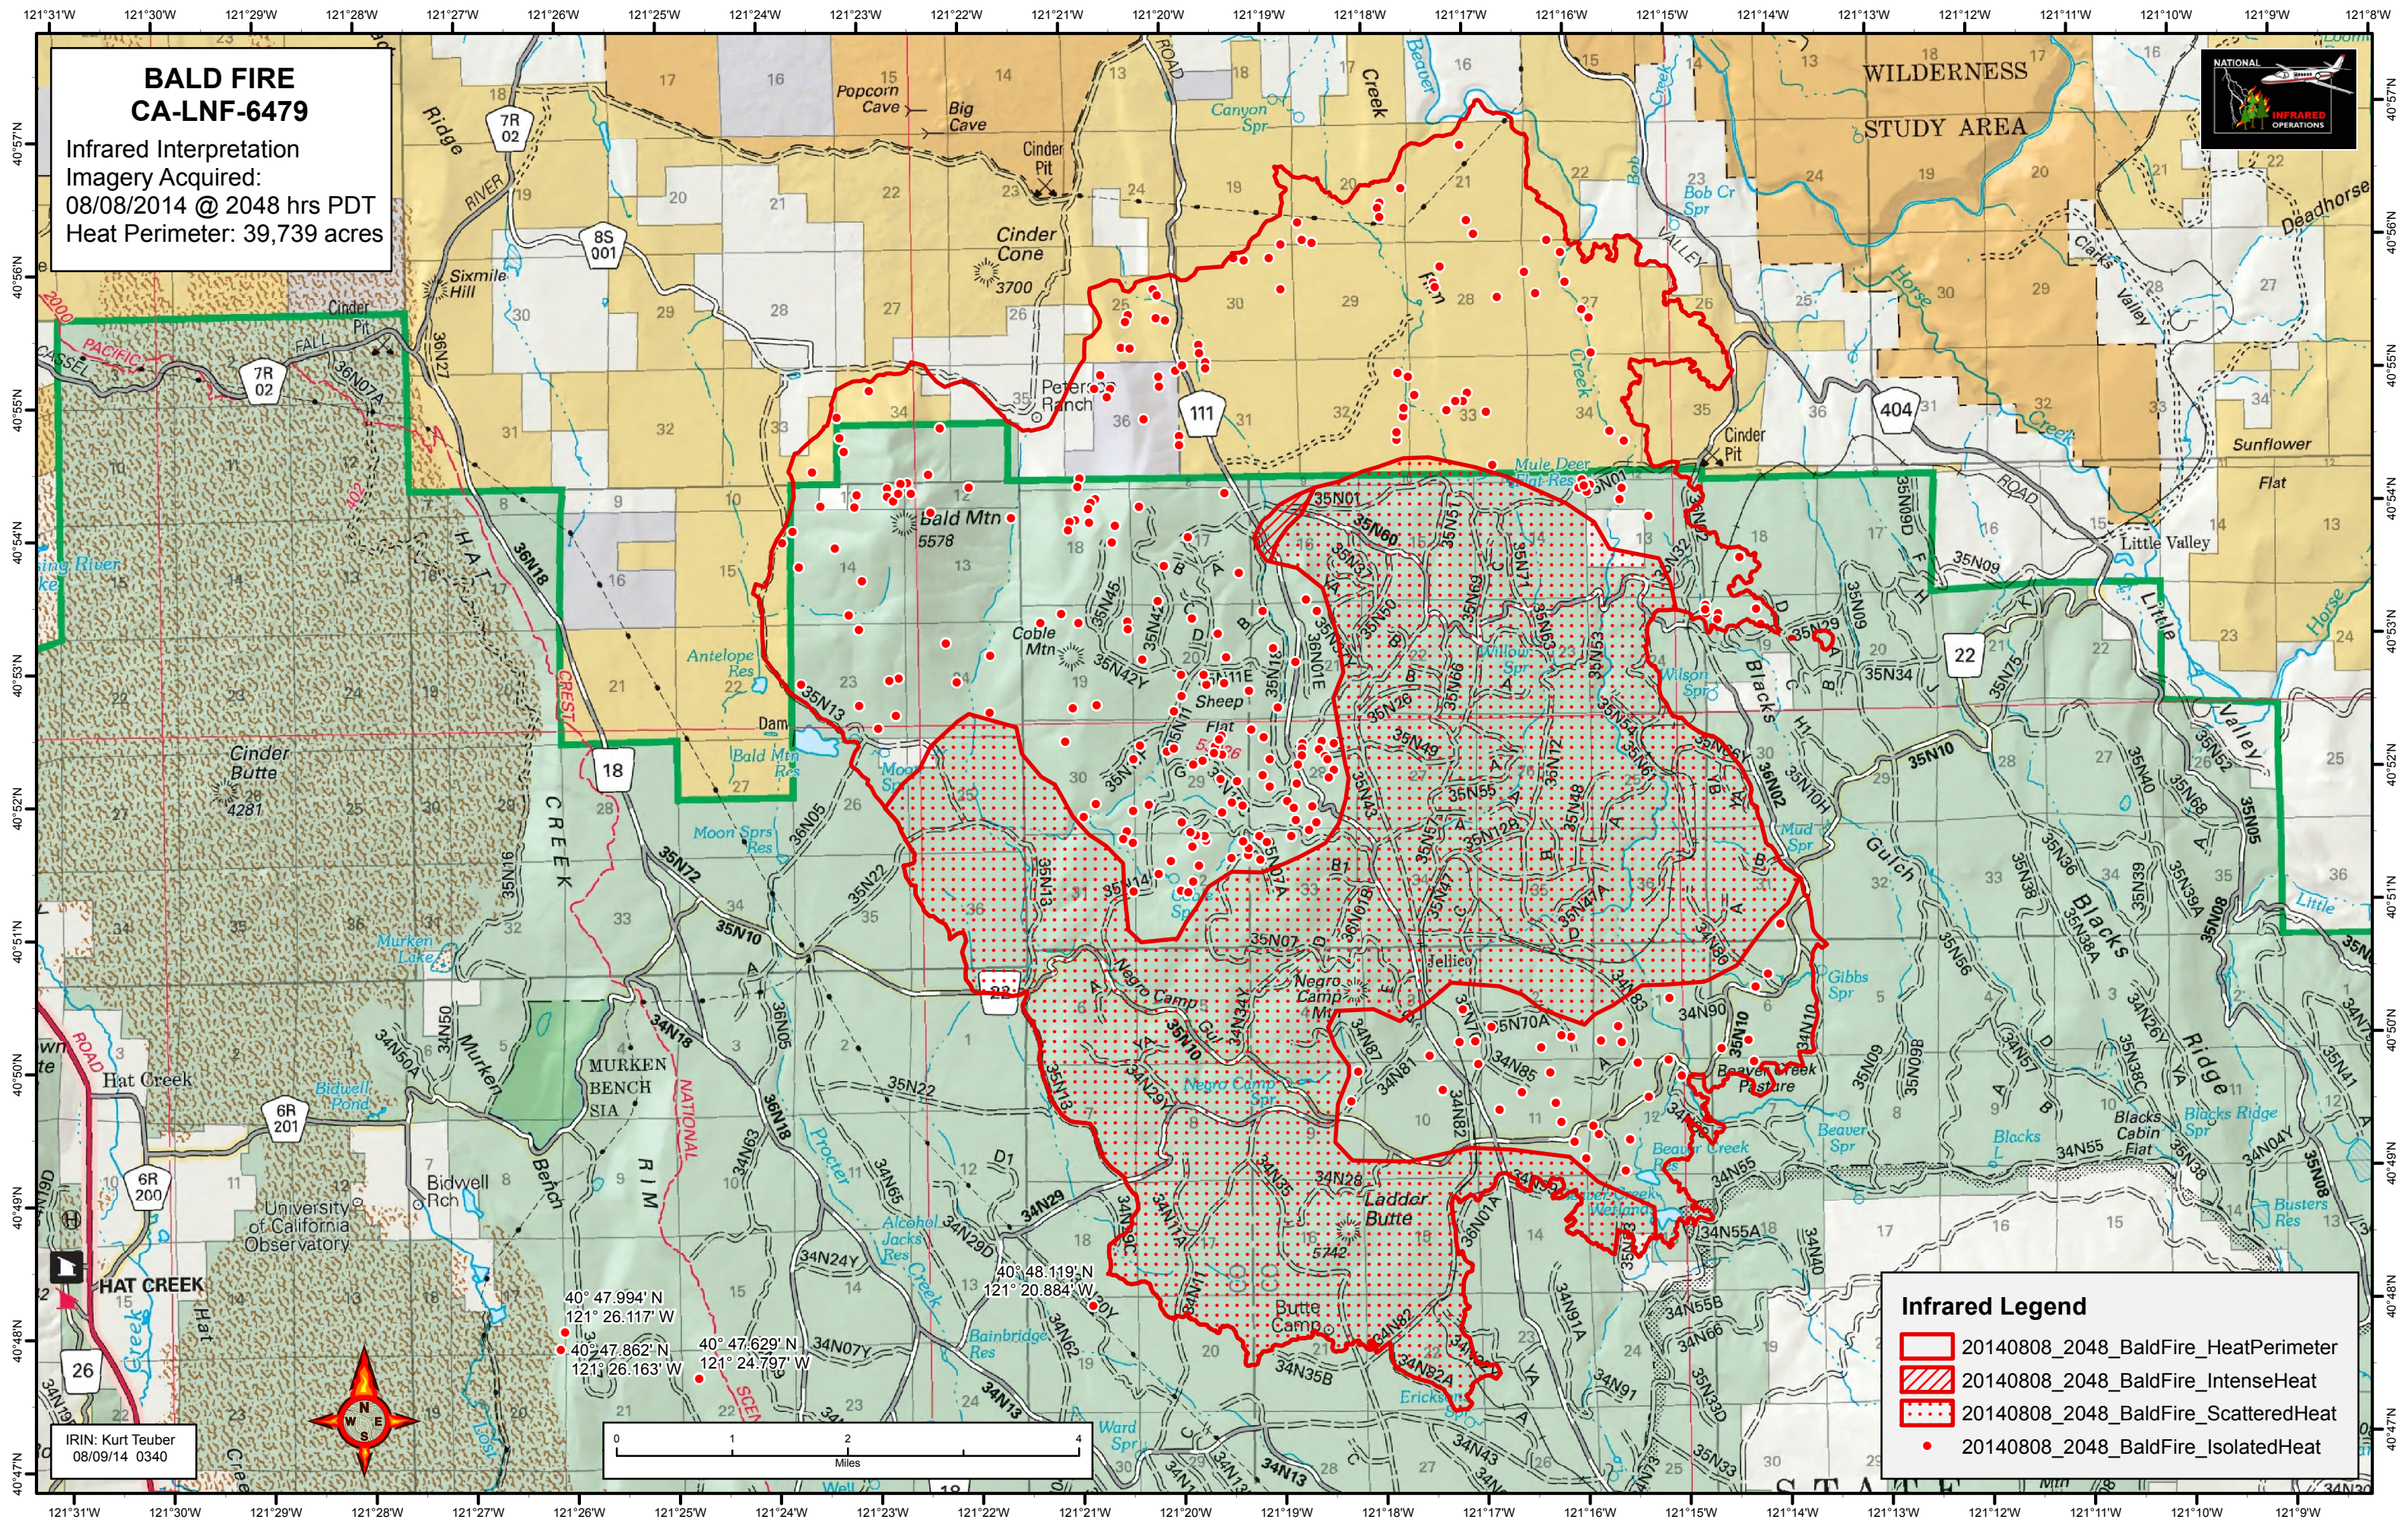

# BALD FIRE CA-LNF-6479

Infrared Interpretation  
Imagery Acquired:  
08/08/2014 @ 2048 hrs PDT  
Heat Perimeter: 39,739 acres

### Infrared Legend

- 20140808\_2048\_BaldFire\_HeatPerimeter
- 20140808\_2048\_BaldFire\_IntenseHeat
- 20140808\_2048\_BaldFire\_ScatteredHeat
- 20140808\_2048\_BaldFire\_IsolatedHeat

40° 47.994' N  
121° 26.117' W  
40° 47.862' N  
121° 26.163' W  
40° 47.629' N  
121° 24.797' W

IRIN: Kurt Teuber  
08/09/14 0340