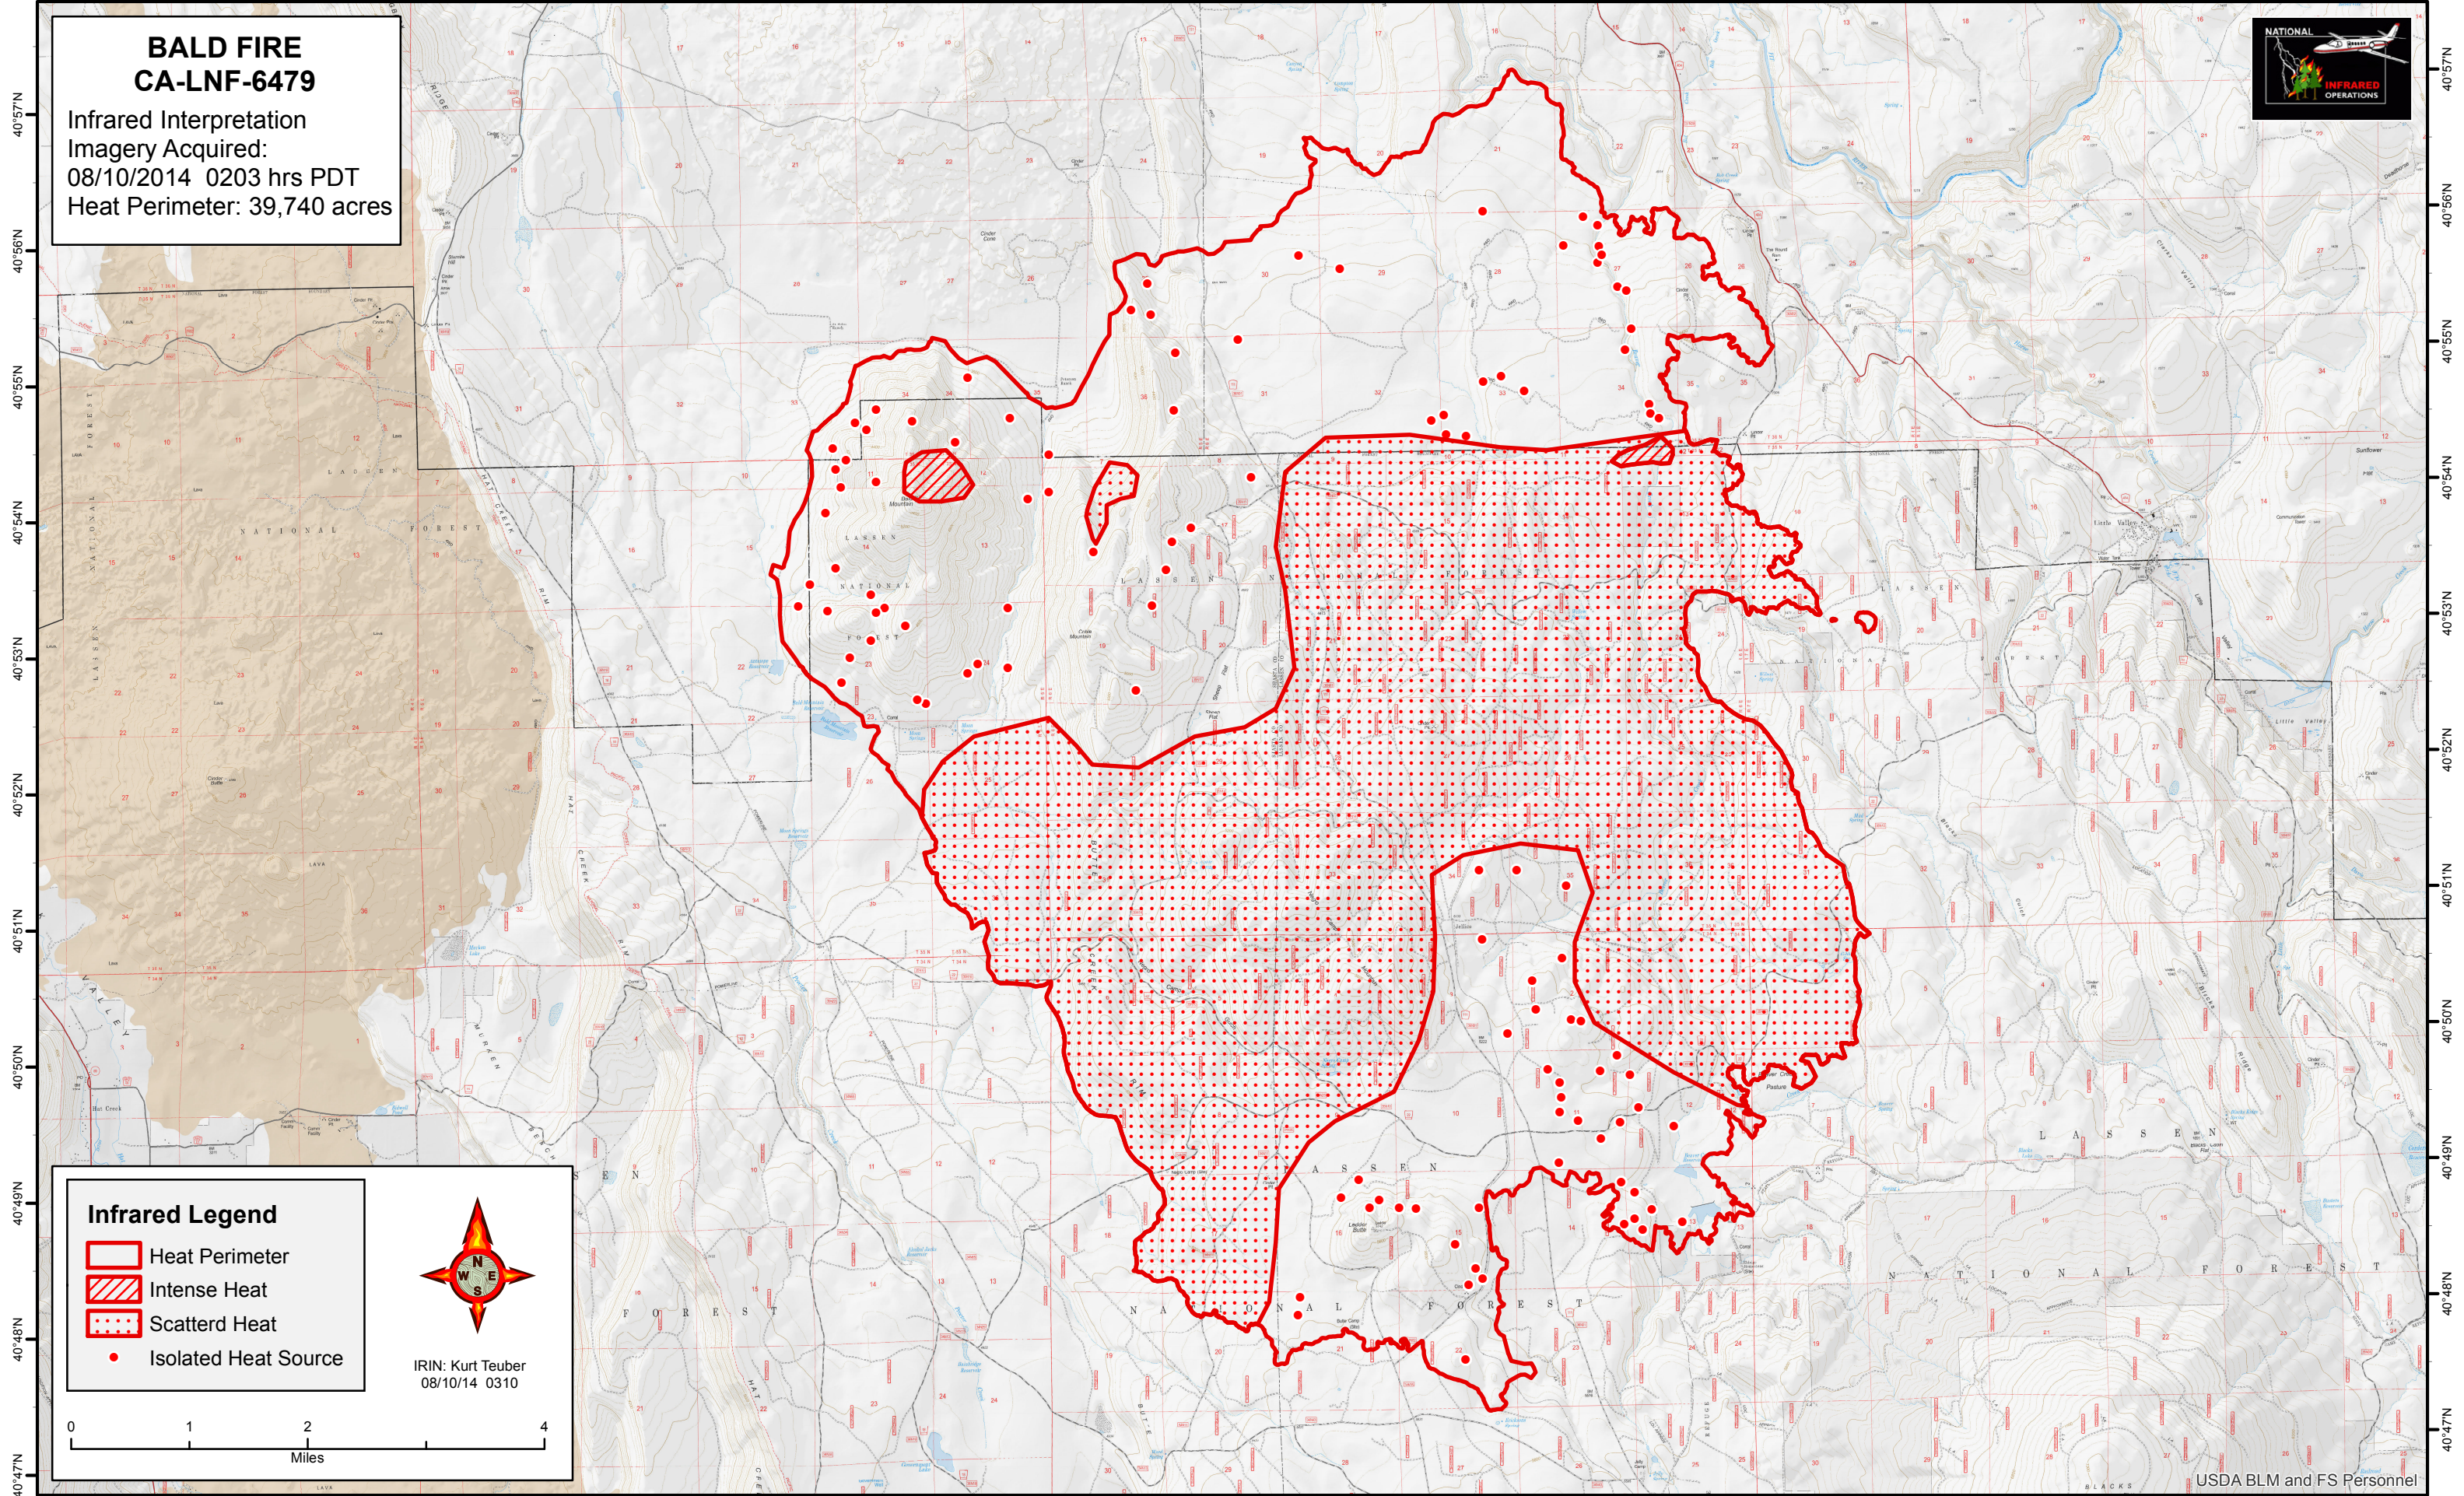

121°31'W 121°30'W 121°29'W 121°28'W 121°27'W 121°26'W 121°25'W 121°24'W 121°23'W 121°22'W 121°21'W 121°20'W 121°19'W 121°18'W 121°17'W 121°16'W 121°15'W 121°14'W 121°13'W 121°12'W 121°11'W 121°10'W 121°9'W 121°8'W

**BALD FIRE
CA-LNF-6479**
Infrared Interpretation
Imagery Acquired:
08/10/2014 0203 hrs PDT
Heat Perimeter: 39,740 acres

Infrared Legend
Heat Perimeter
Intense Heat
Scattered Heat
Isolated Heat Source

IRIN: Kurt Teuber
08/10/14 0310

121°31'W 121°30'W 121°29'W 121°28'W 121°27'W 121°26'W 121°25'W 121°24'W 121°23'W 121°22'W 121°21'W 121°20'W 121°19'W 121°18'W 121°17'W 121°16'W 121°15'W 121°14'W 121°13'W 121°12'W 121°11'W 121°10'W 121°9'W