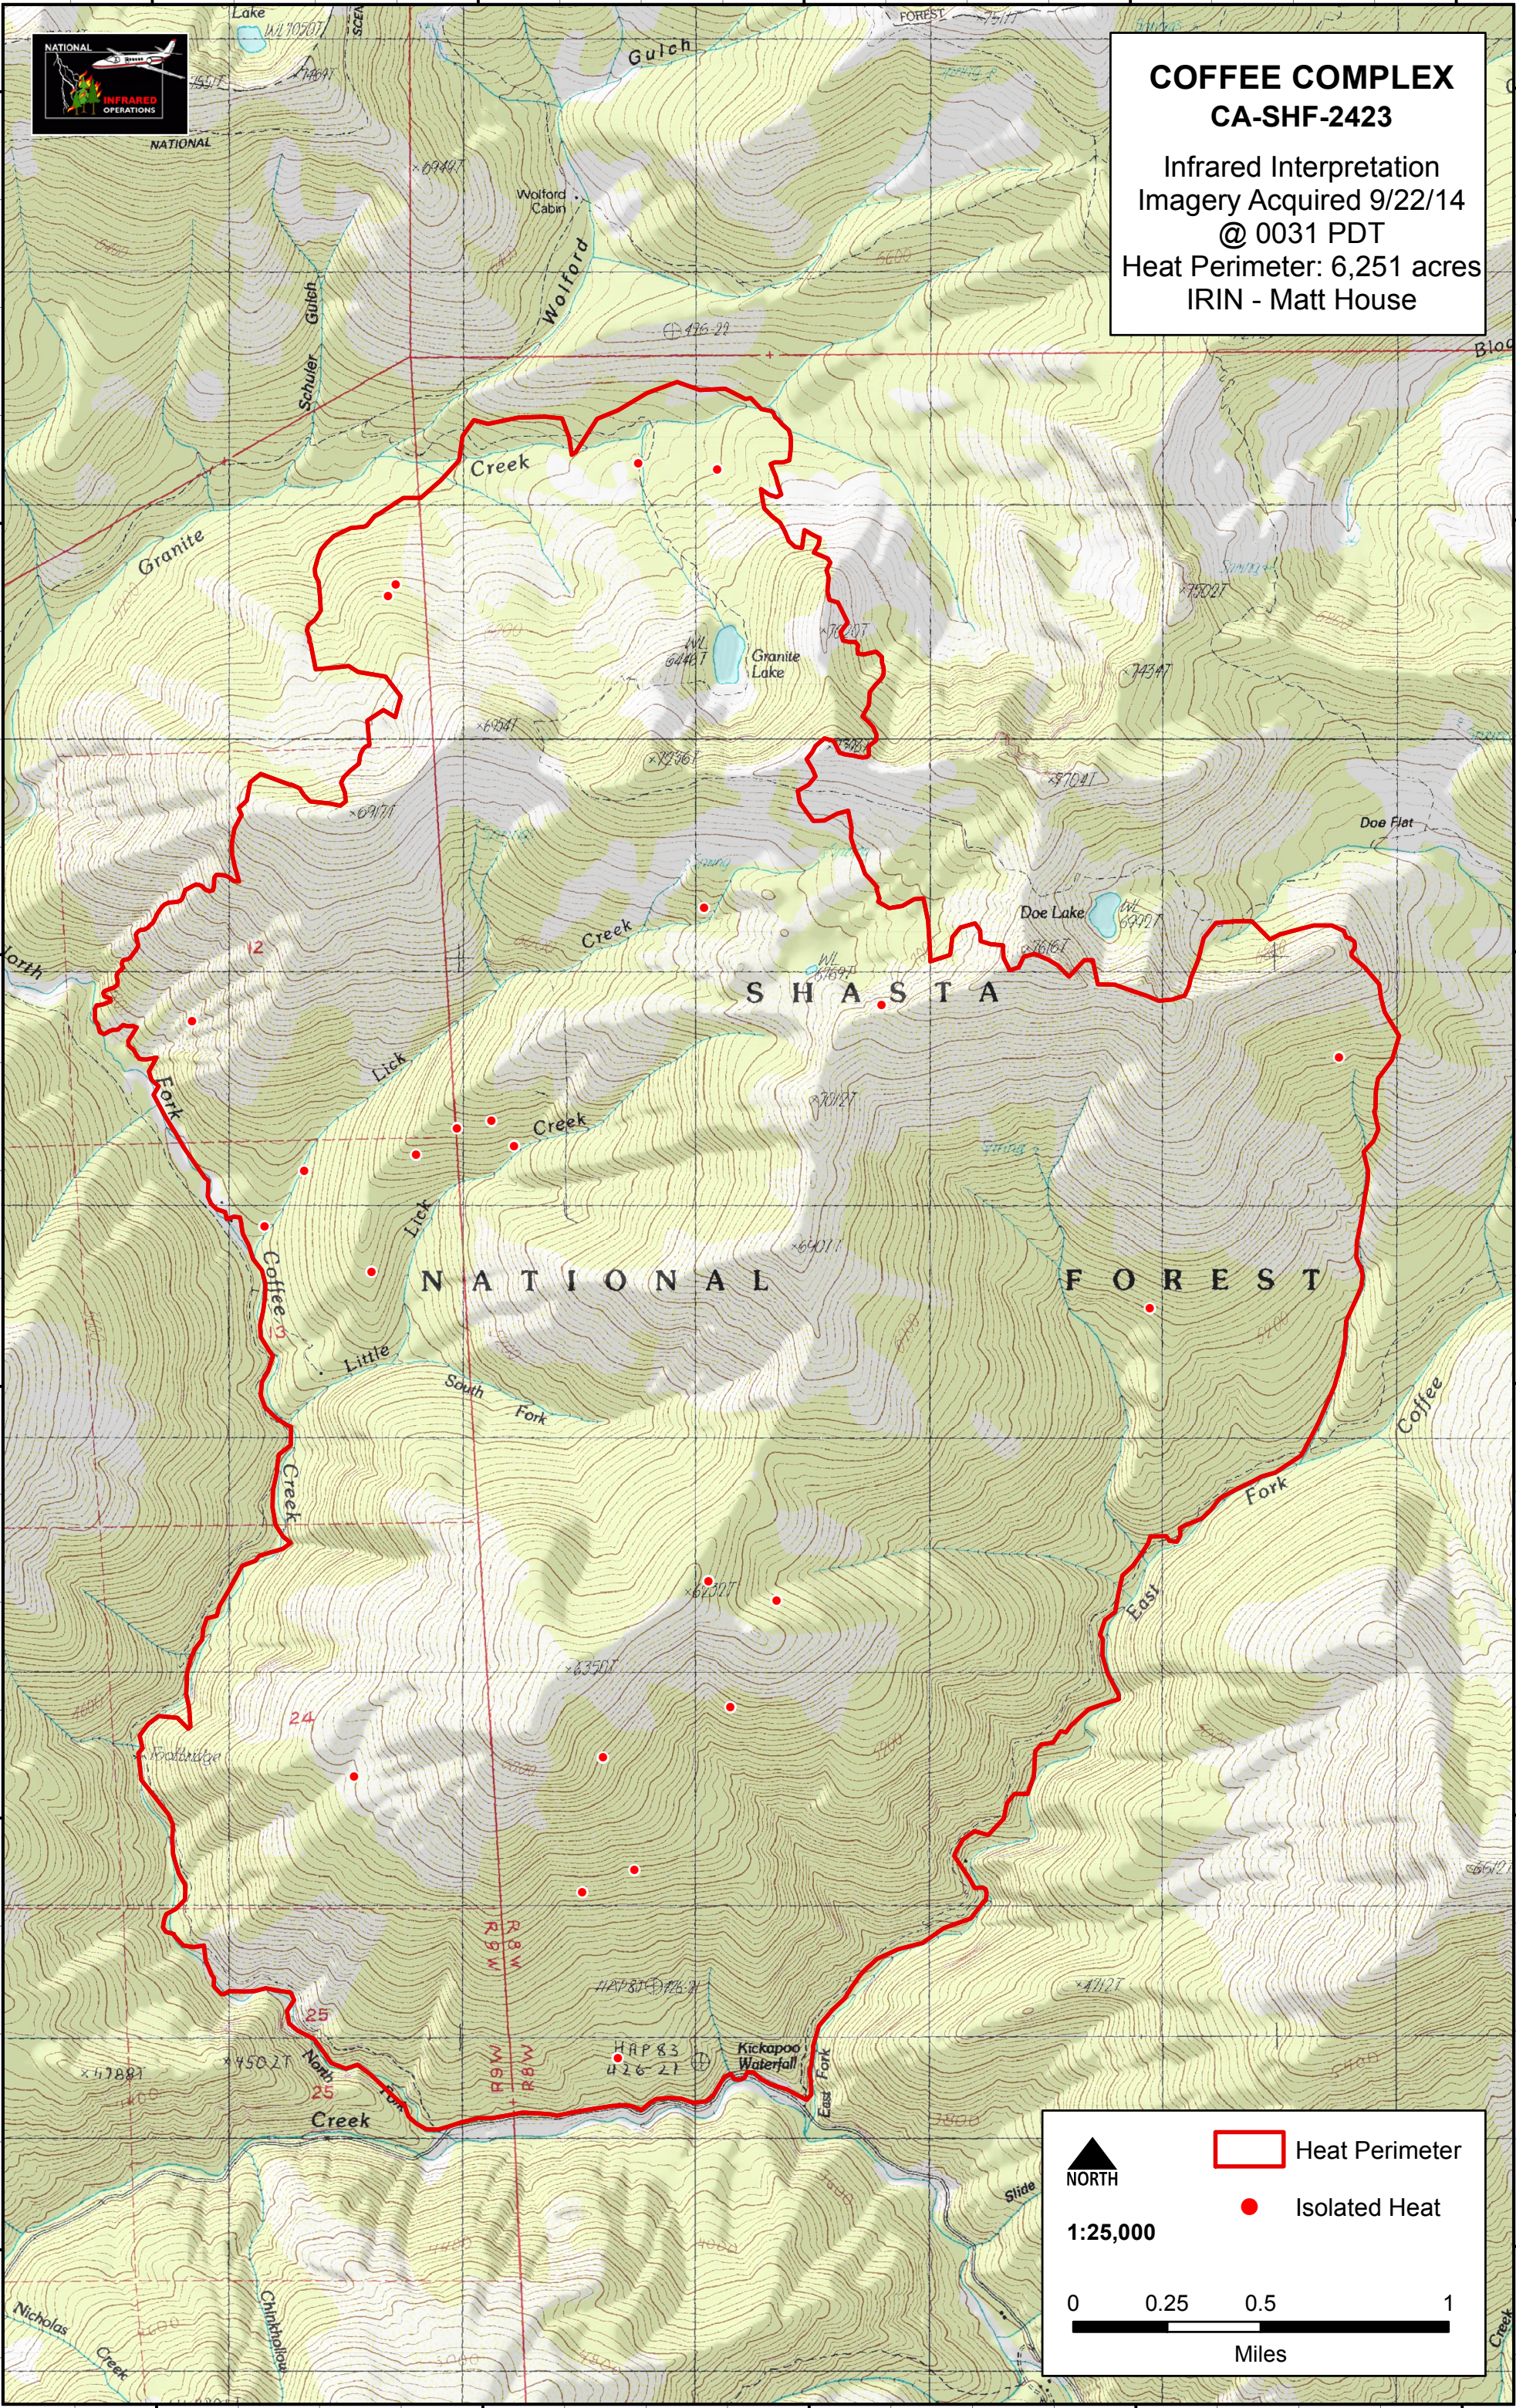

122°51'0"W

122°50'0"W

122°49'0"W

122°48'0"W

122°47'0"W

41°12'0"N

41°11'0"N

41°10'0"N

41°9'0"N

41°8'0"N

41°7'0"N

41°12'0"N

41°11'0"N

41°10'0"N

41°9'0"N

41°8'0"N

41°7'0"N

NATIONAL

COFFEE COMPLEX
CA-SHF-2423
 Infrared Interpretation
 Imagery Acquired 9/22/14
 @ 0031 PDT
 Heat Perimeter: 6,251 acres
 IRIN - Matt House

NORTH

1:25,000

0 0.25 0.5 1
 Miles

Heat Perimeter
 Isolated Heat

122°51'0"W

122°50'0"W

122°49'0"W

122°48'0"W

122°47'0"W