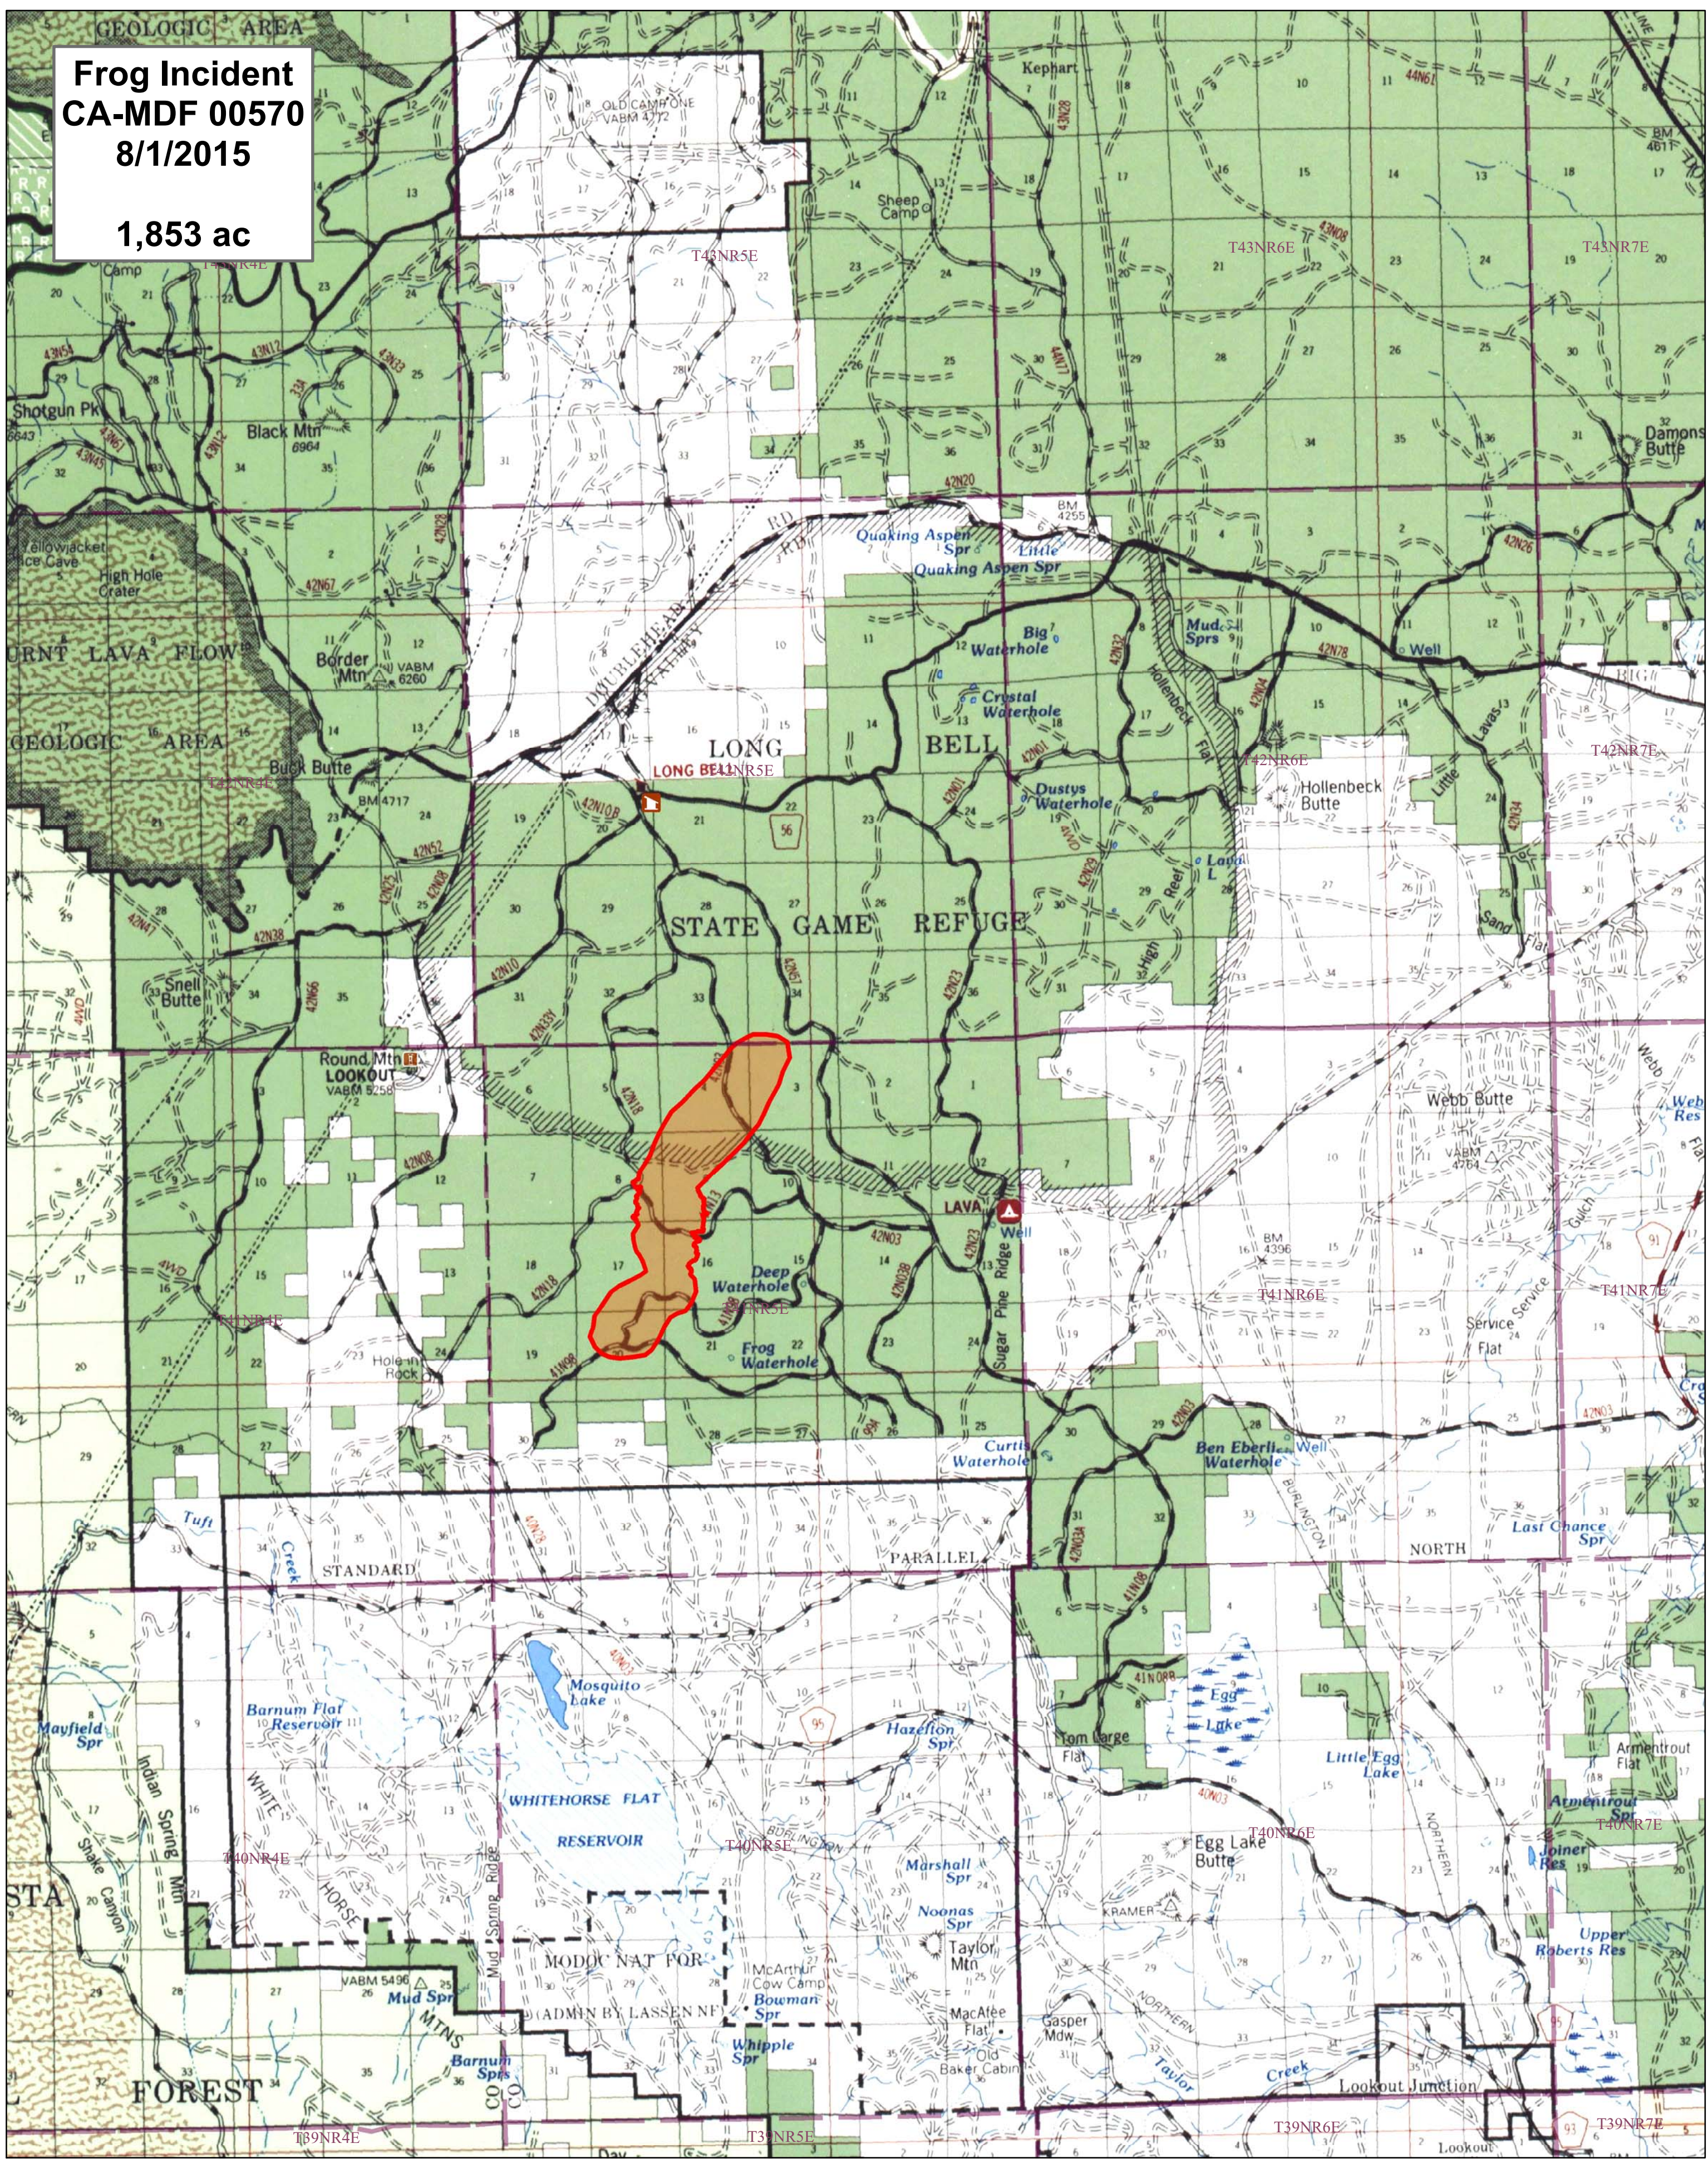

Frog Incident
CA-MDF 00570
8/1/2015
1,853 ac

1:76,000

CY
August 01, 2015
1500 Hours