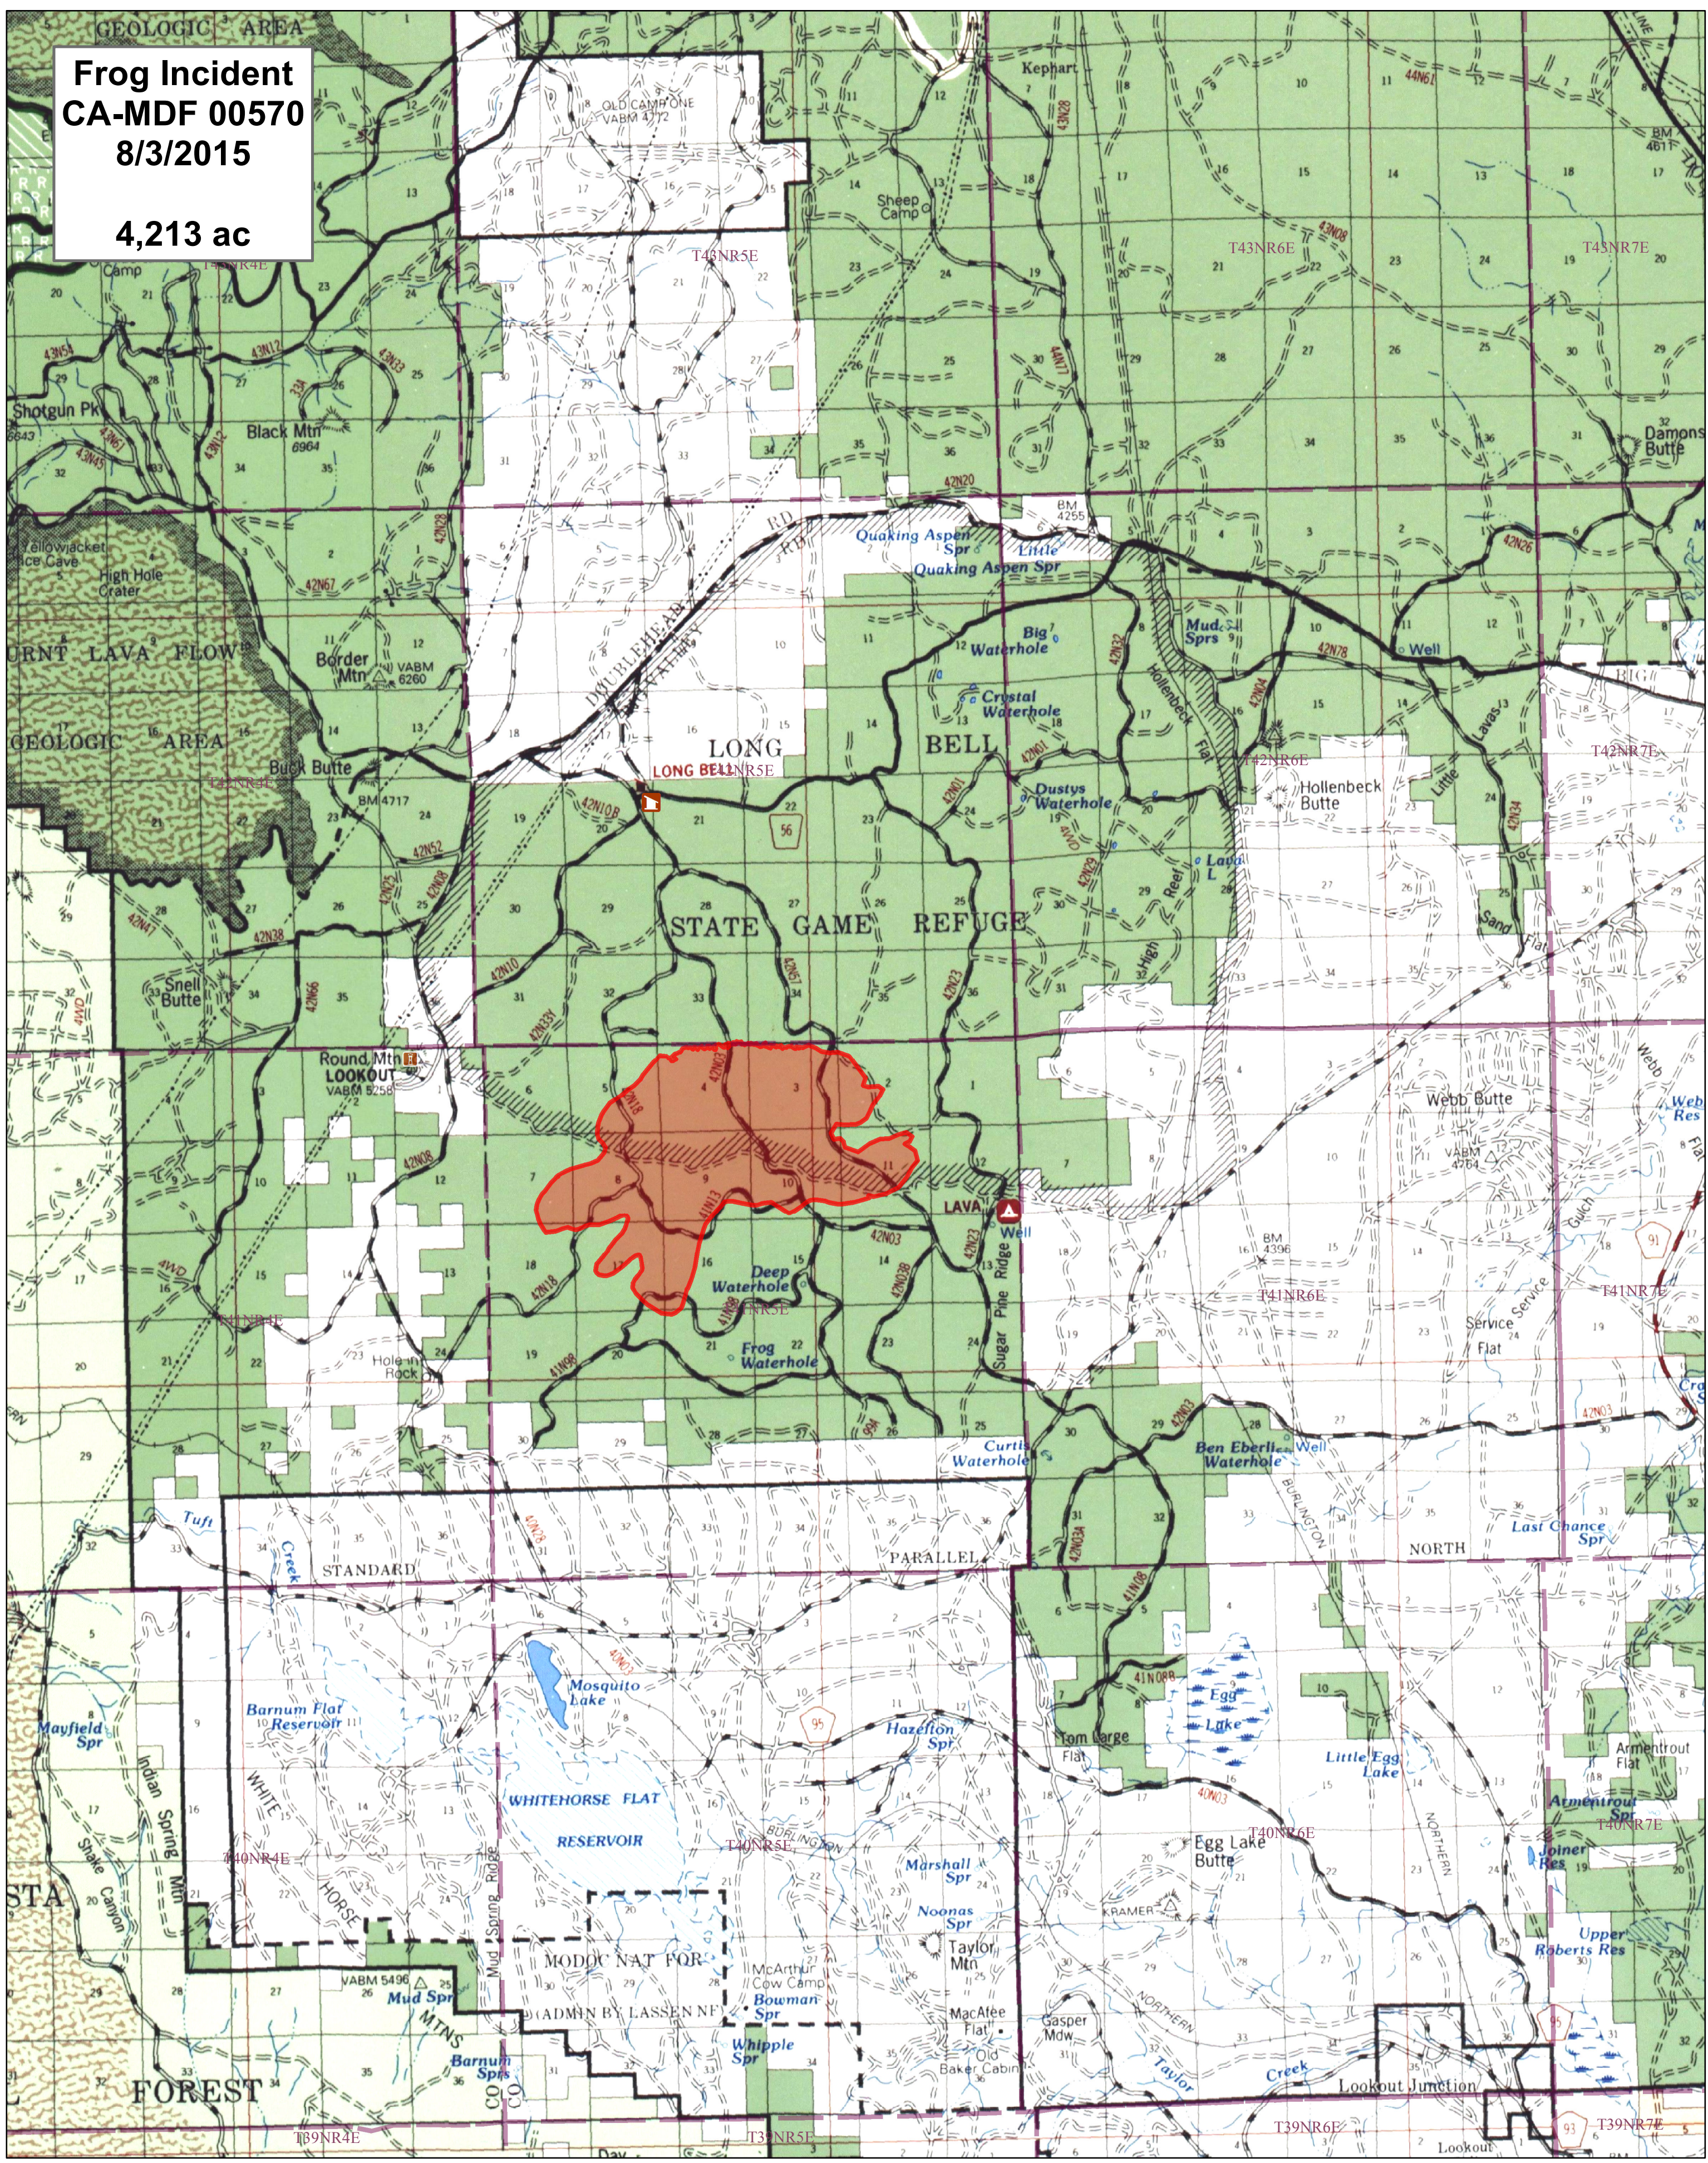

Frog Incident
CA-MDF 00570
8/3/2015
4,213 ac

1:76,000

CY August 02, 2015
2200 Hours