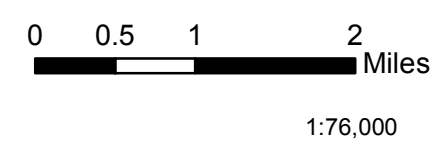

Frog Incident
CA-MDF 00570
8/3/2015
4,213 ac

1:76,000

CY August 02, 2015
2200 Hours