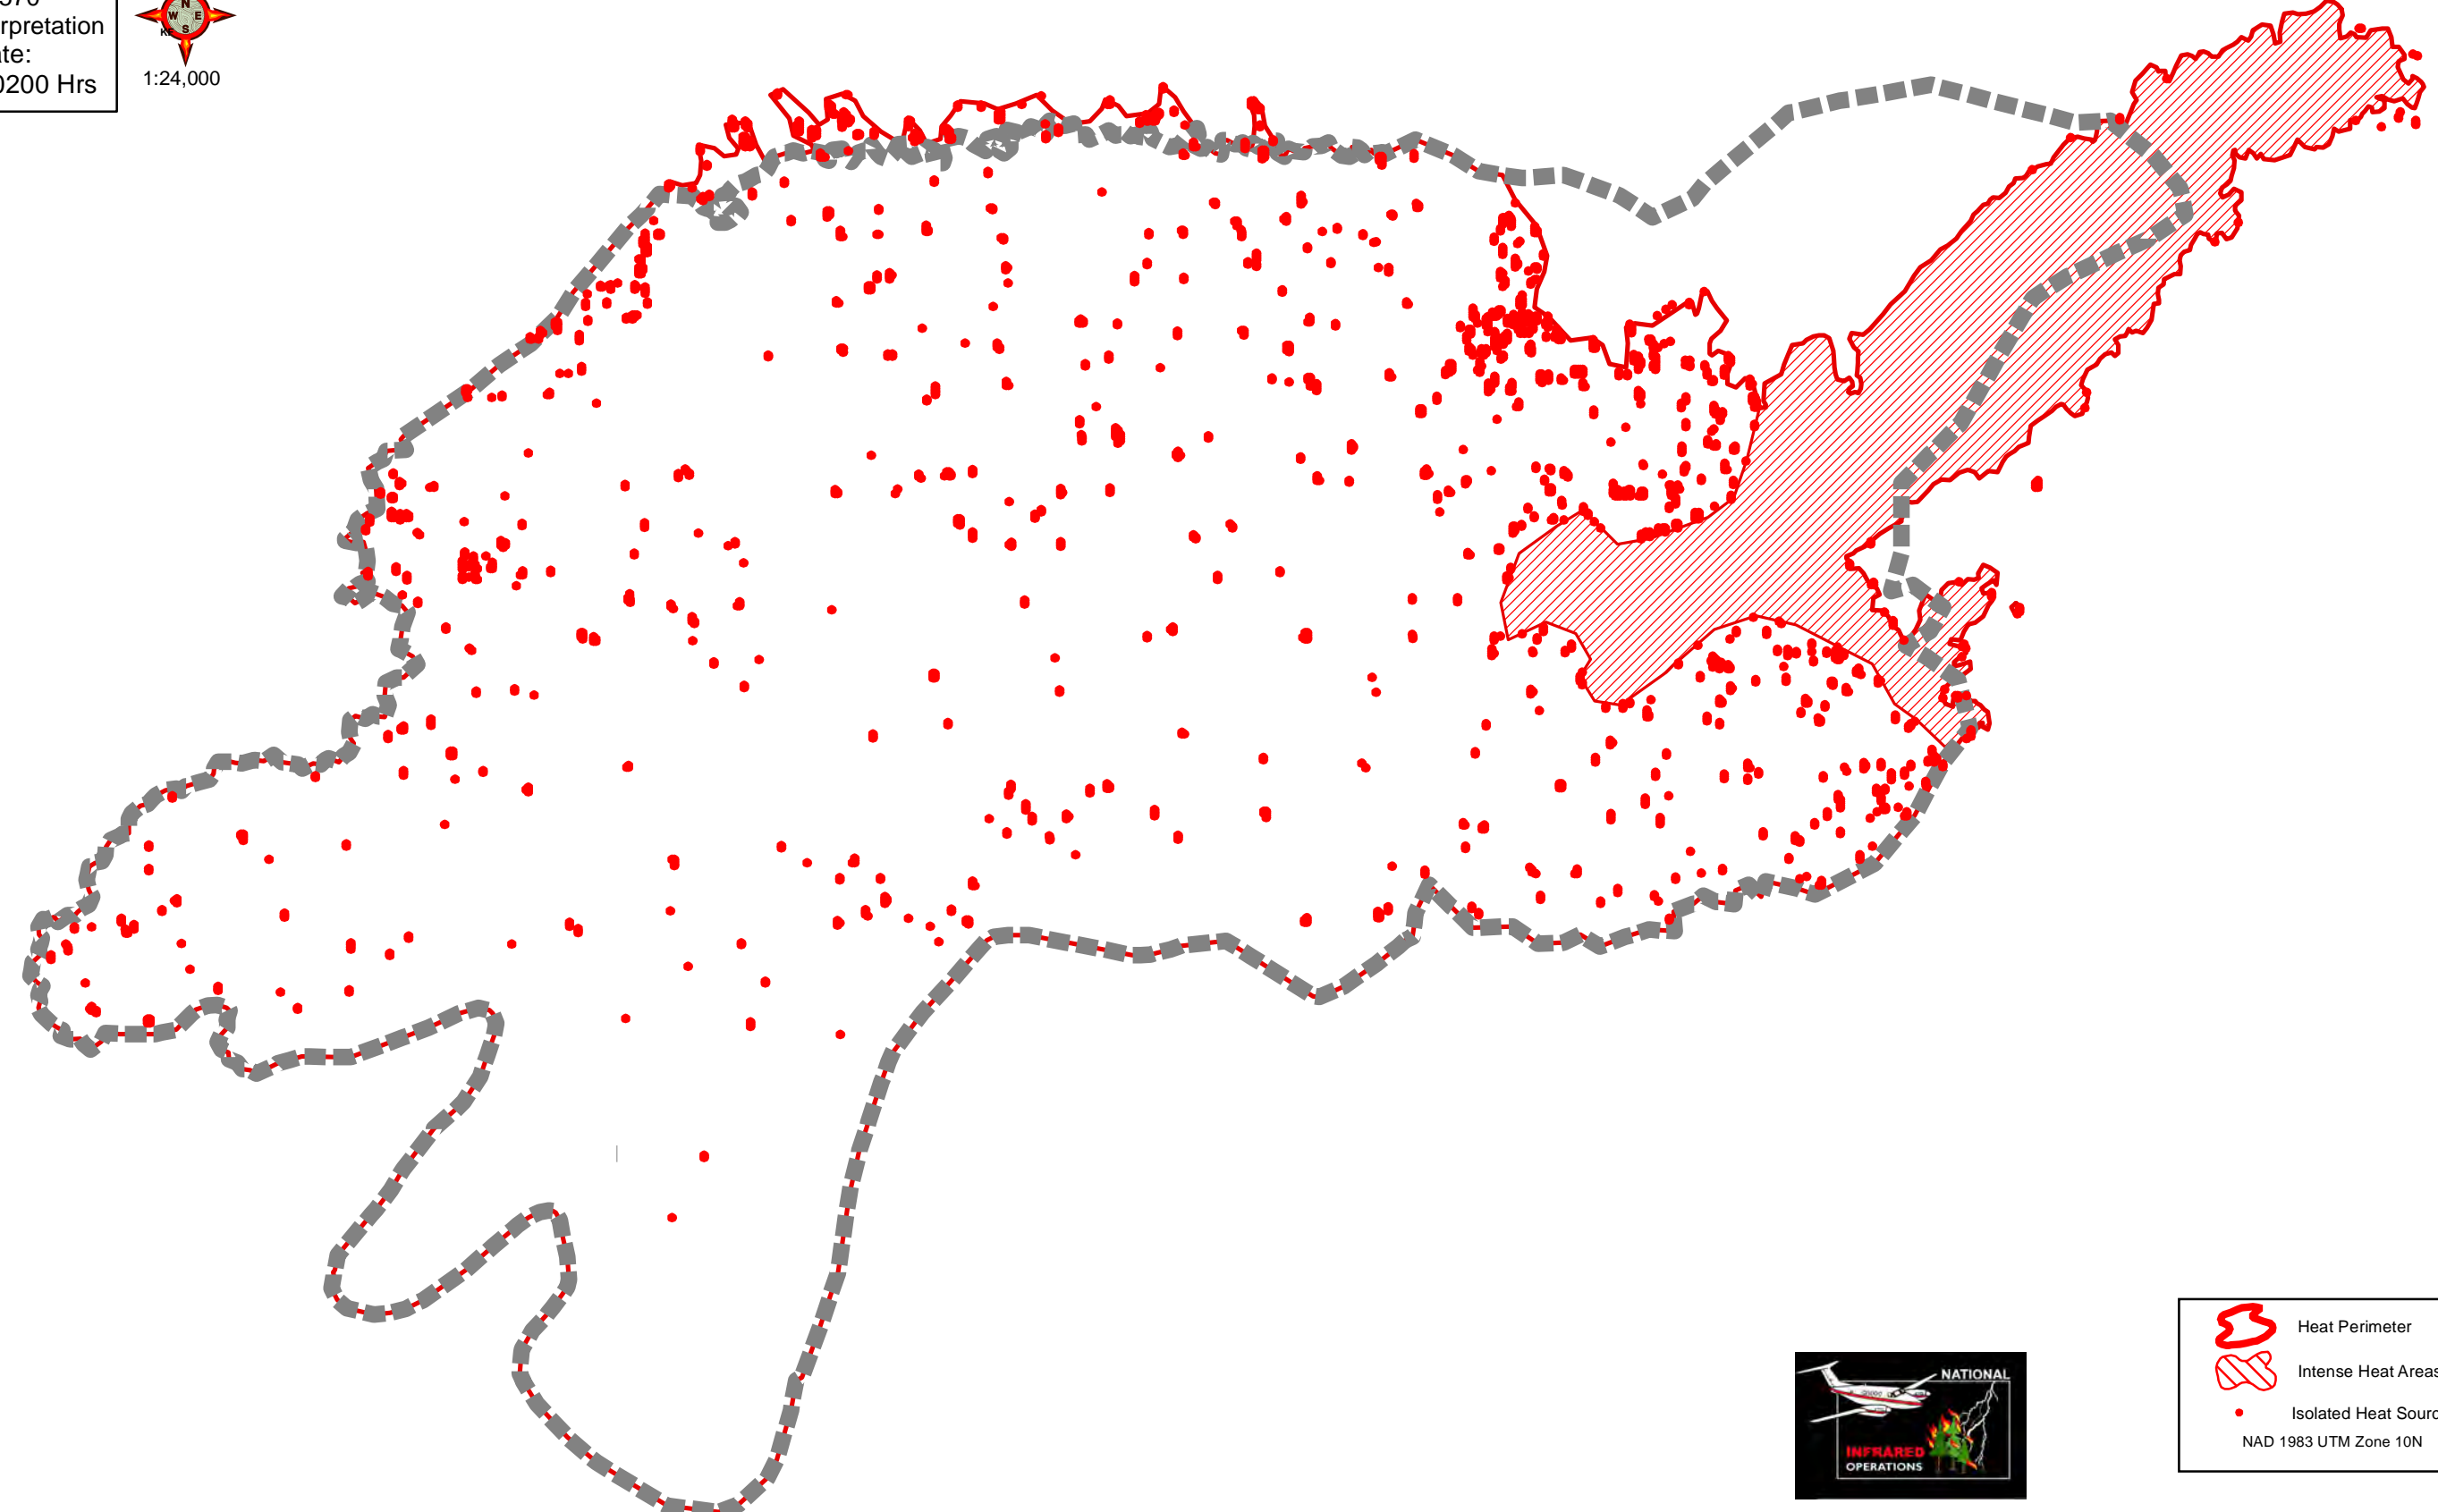

Frog Fire
Heat Acres: 4,216
CA-MDF-00570
Infrared Interpretation
Imagery Date:
8/04/2015 0200 Hrs

1:24,000

- Heat Perimeter
 - Intense Heat Areas
 - Isolated Heat Sources
- NAD 1983 UTM Zone 10N

IRIN: K Felker
Map produced:
8/4/2015 0309 hrs