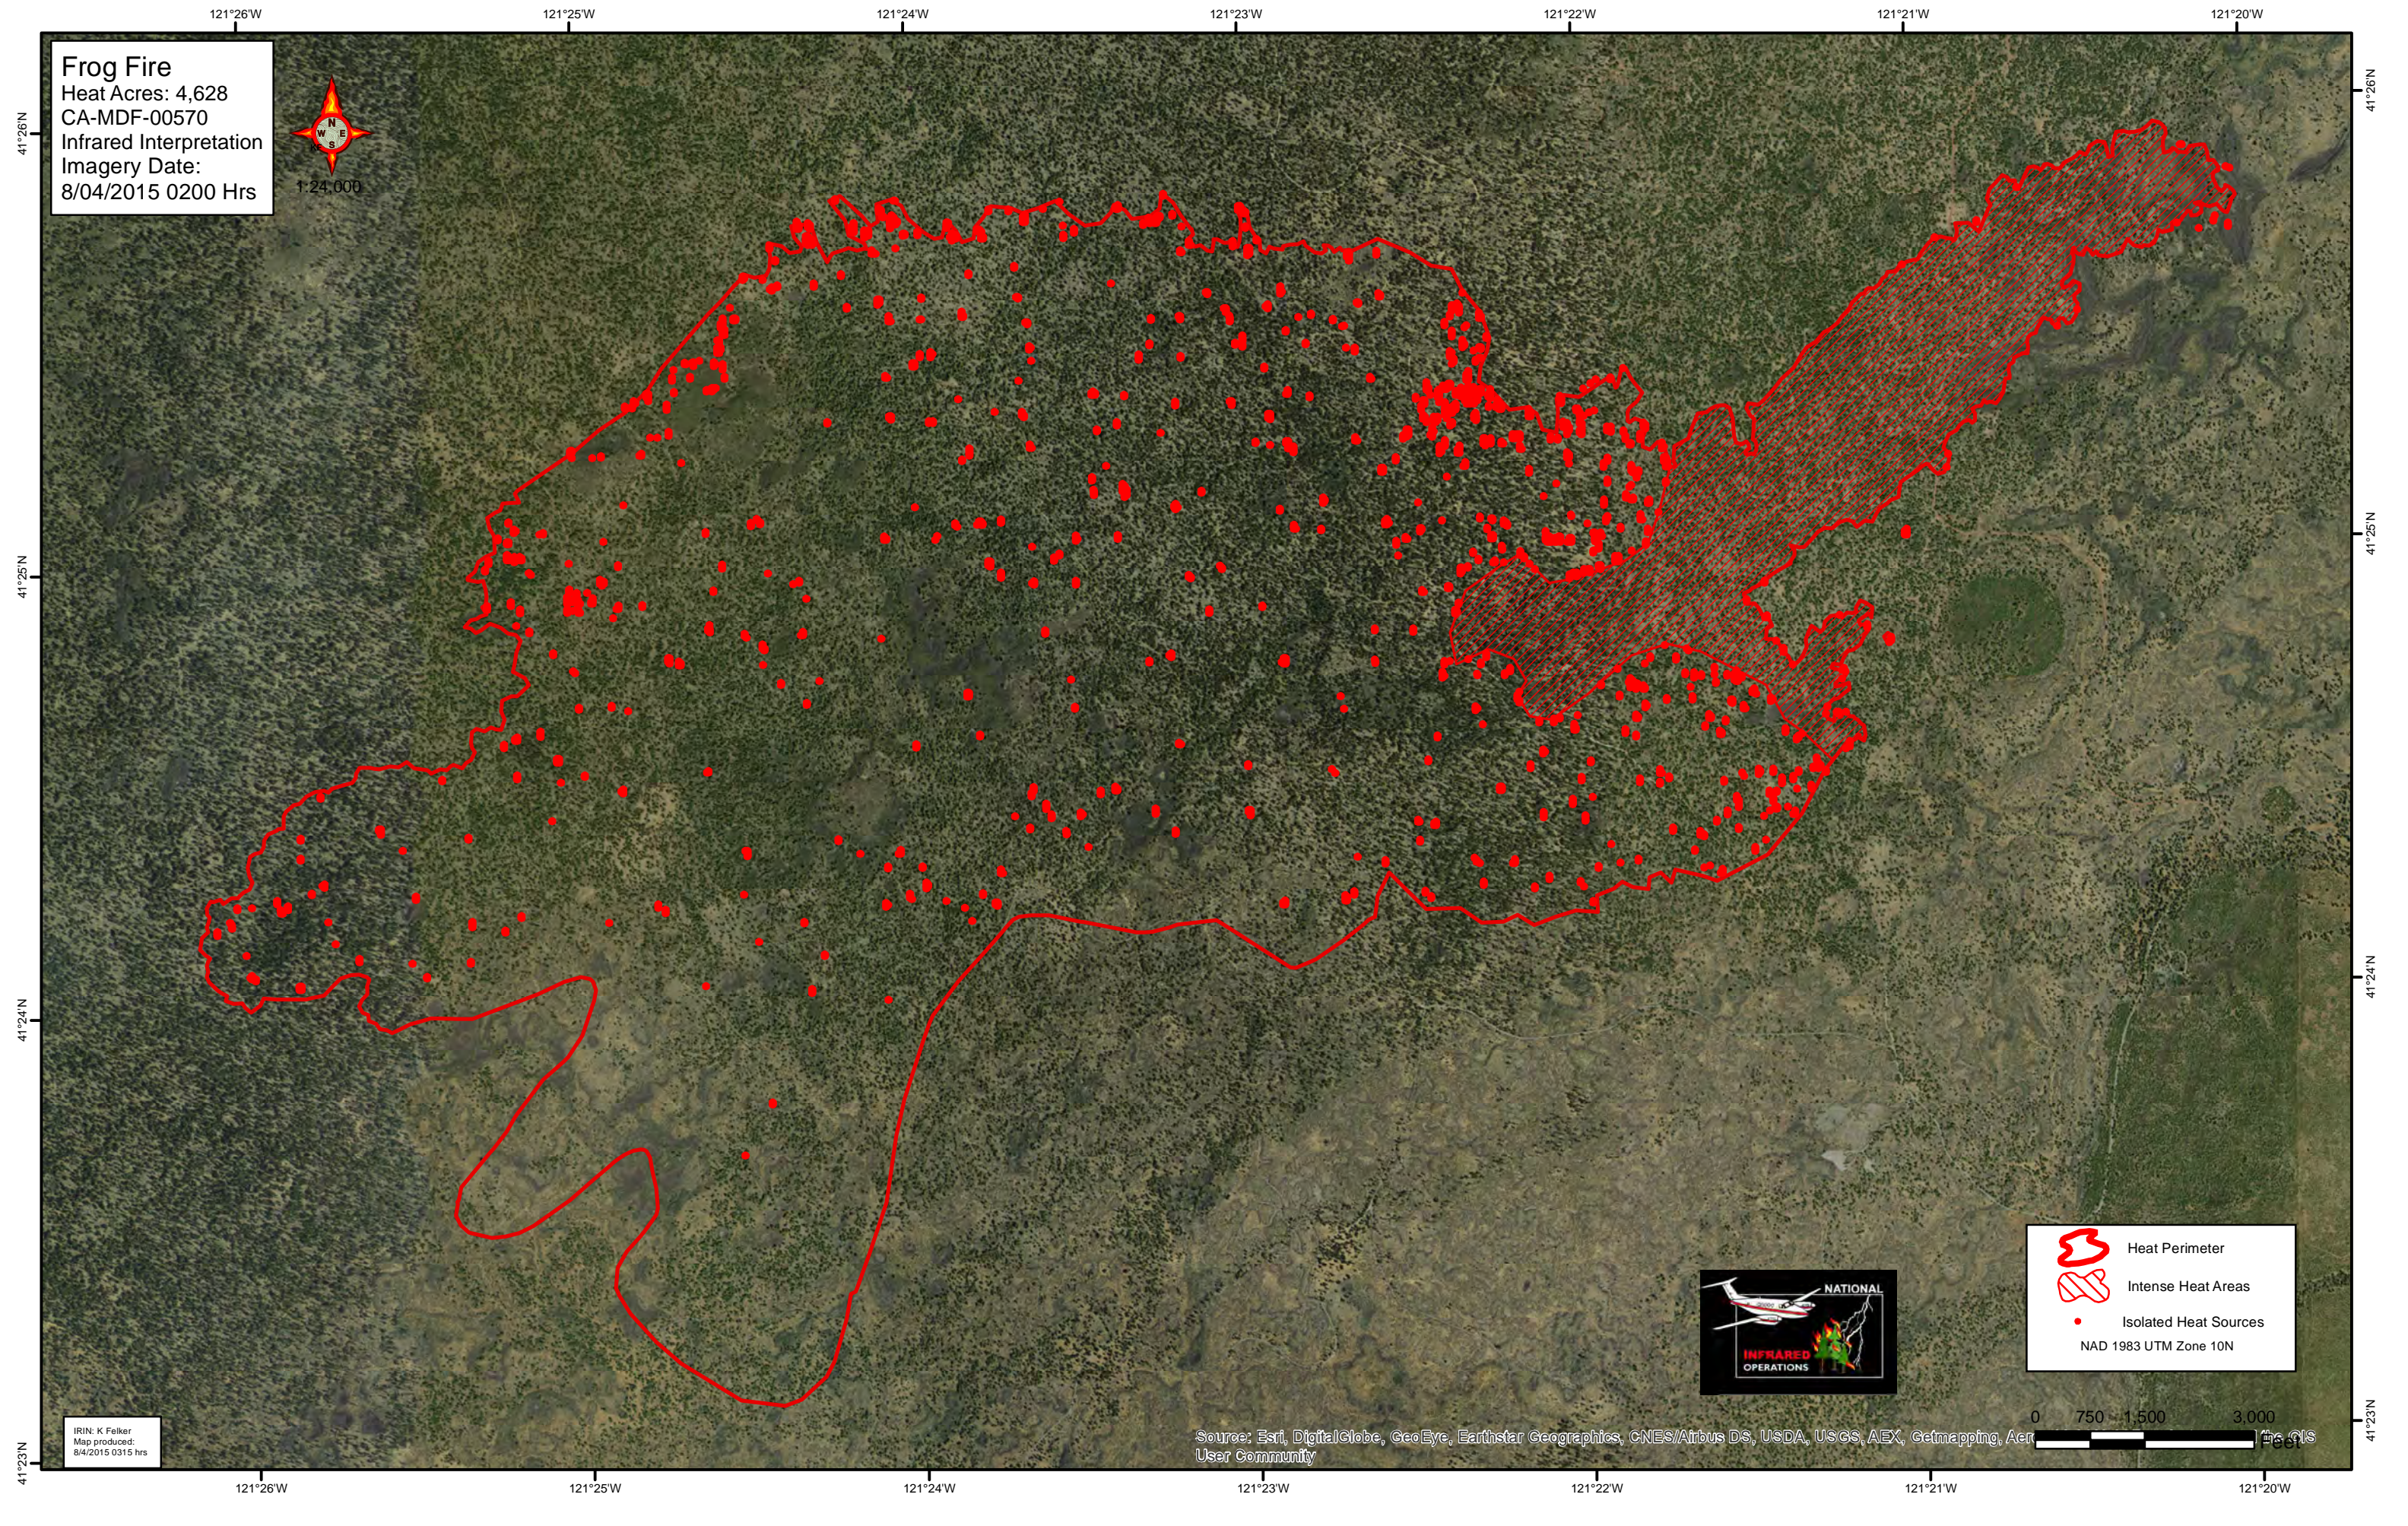

Frog Fire
Heat Acres: 4,628
CA-MDF-00570
Infrared Interpretation
Imagery Date:
8/04/2015 0200 Hrs

- Heat Perimeter
- Intense Heat Areas
- Isolated Heat Sources

NAD 1983 UTM Zone 10N

IRIN: K Felker
Map produced:
8/4/2015 0315 hrs

Source: Esri, DigitalGlobe, GeoEye, Earthstar Geographics, CNES/Airbus DS, USDA, USGS, AEX, Getmapping, Aer

ESRI