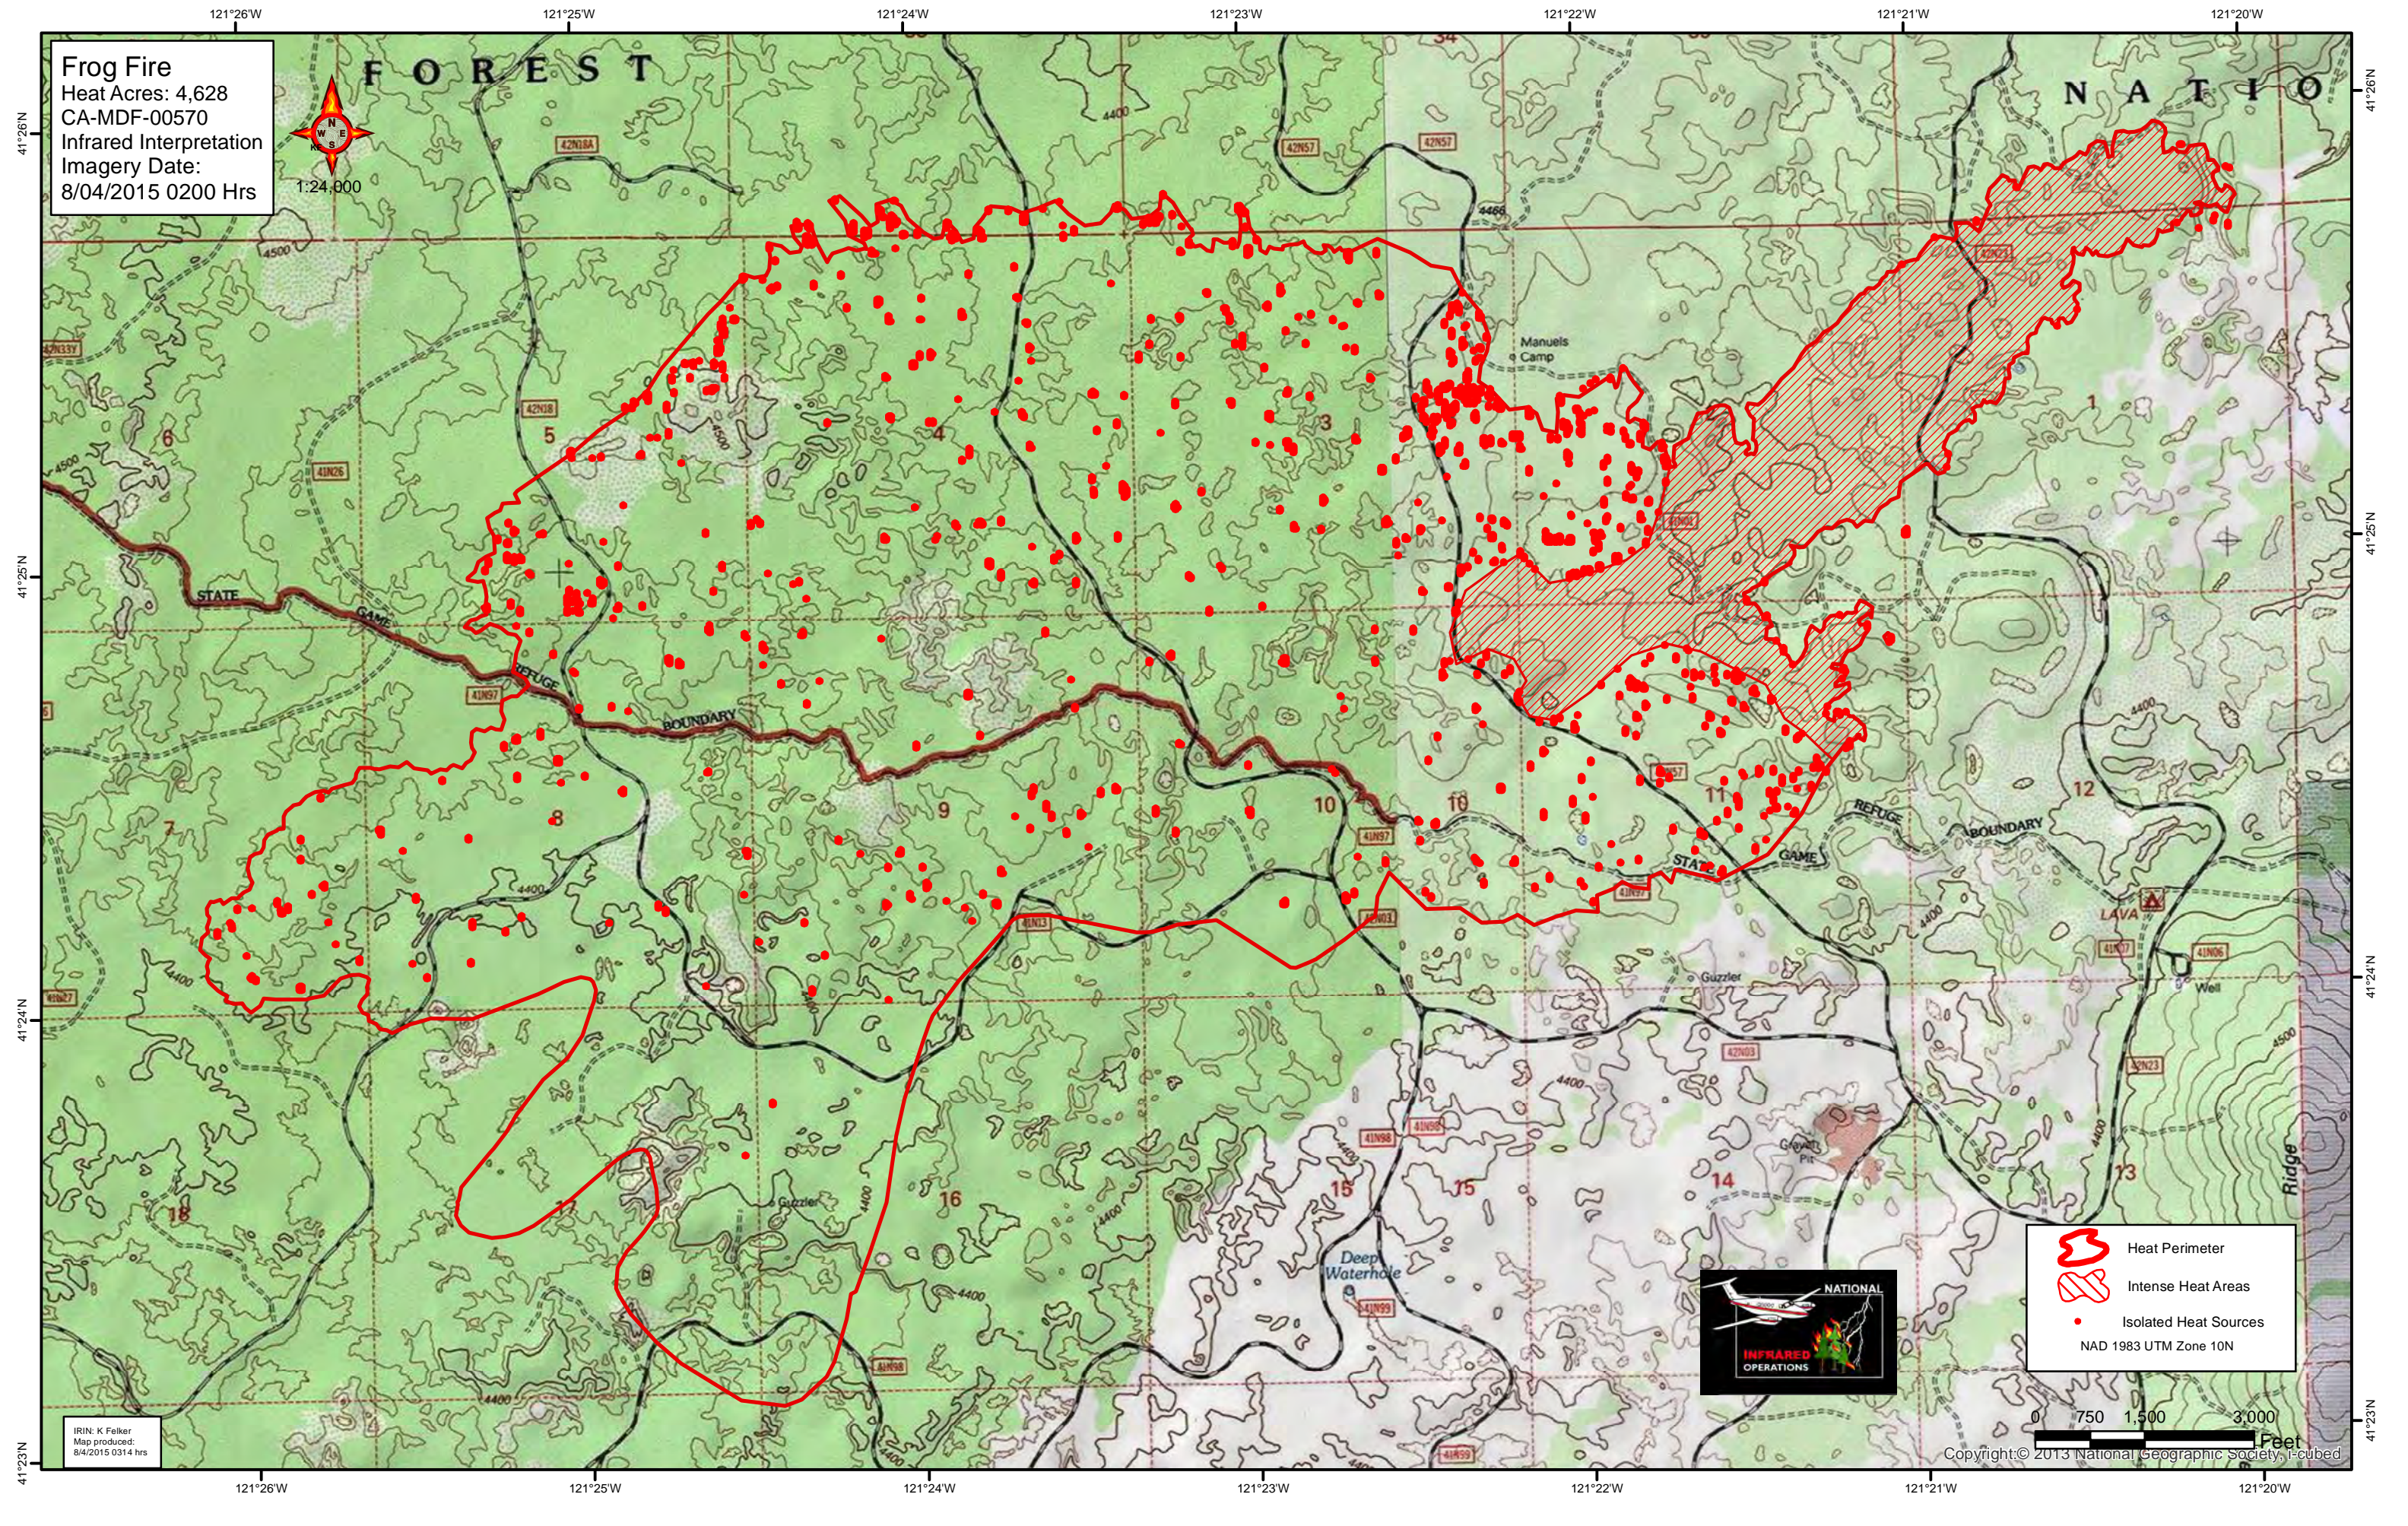

Frog Fire  
Heat Acres: 4,628  
CA-MDF-00570  
Infrared Interpretation  
Imagery Date:  
8/04/2015 0200 Hrs

- Heat Perimeter
- Intense Heat Areas
- Isolated Heat Sources
- NAD 1983 UTM Zone 10N

Copyright © 2013 National Geographic Society, i-cubed

IRIN: K Felker  
Map produced:  
8/4/2015 0314 hrs