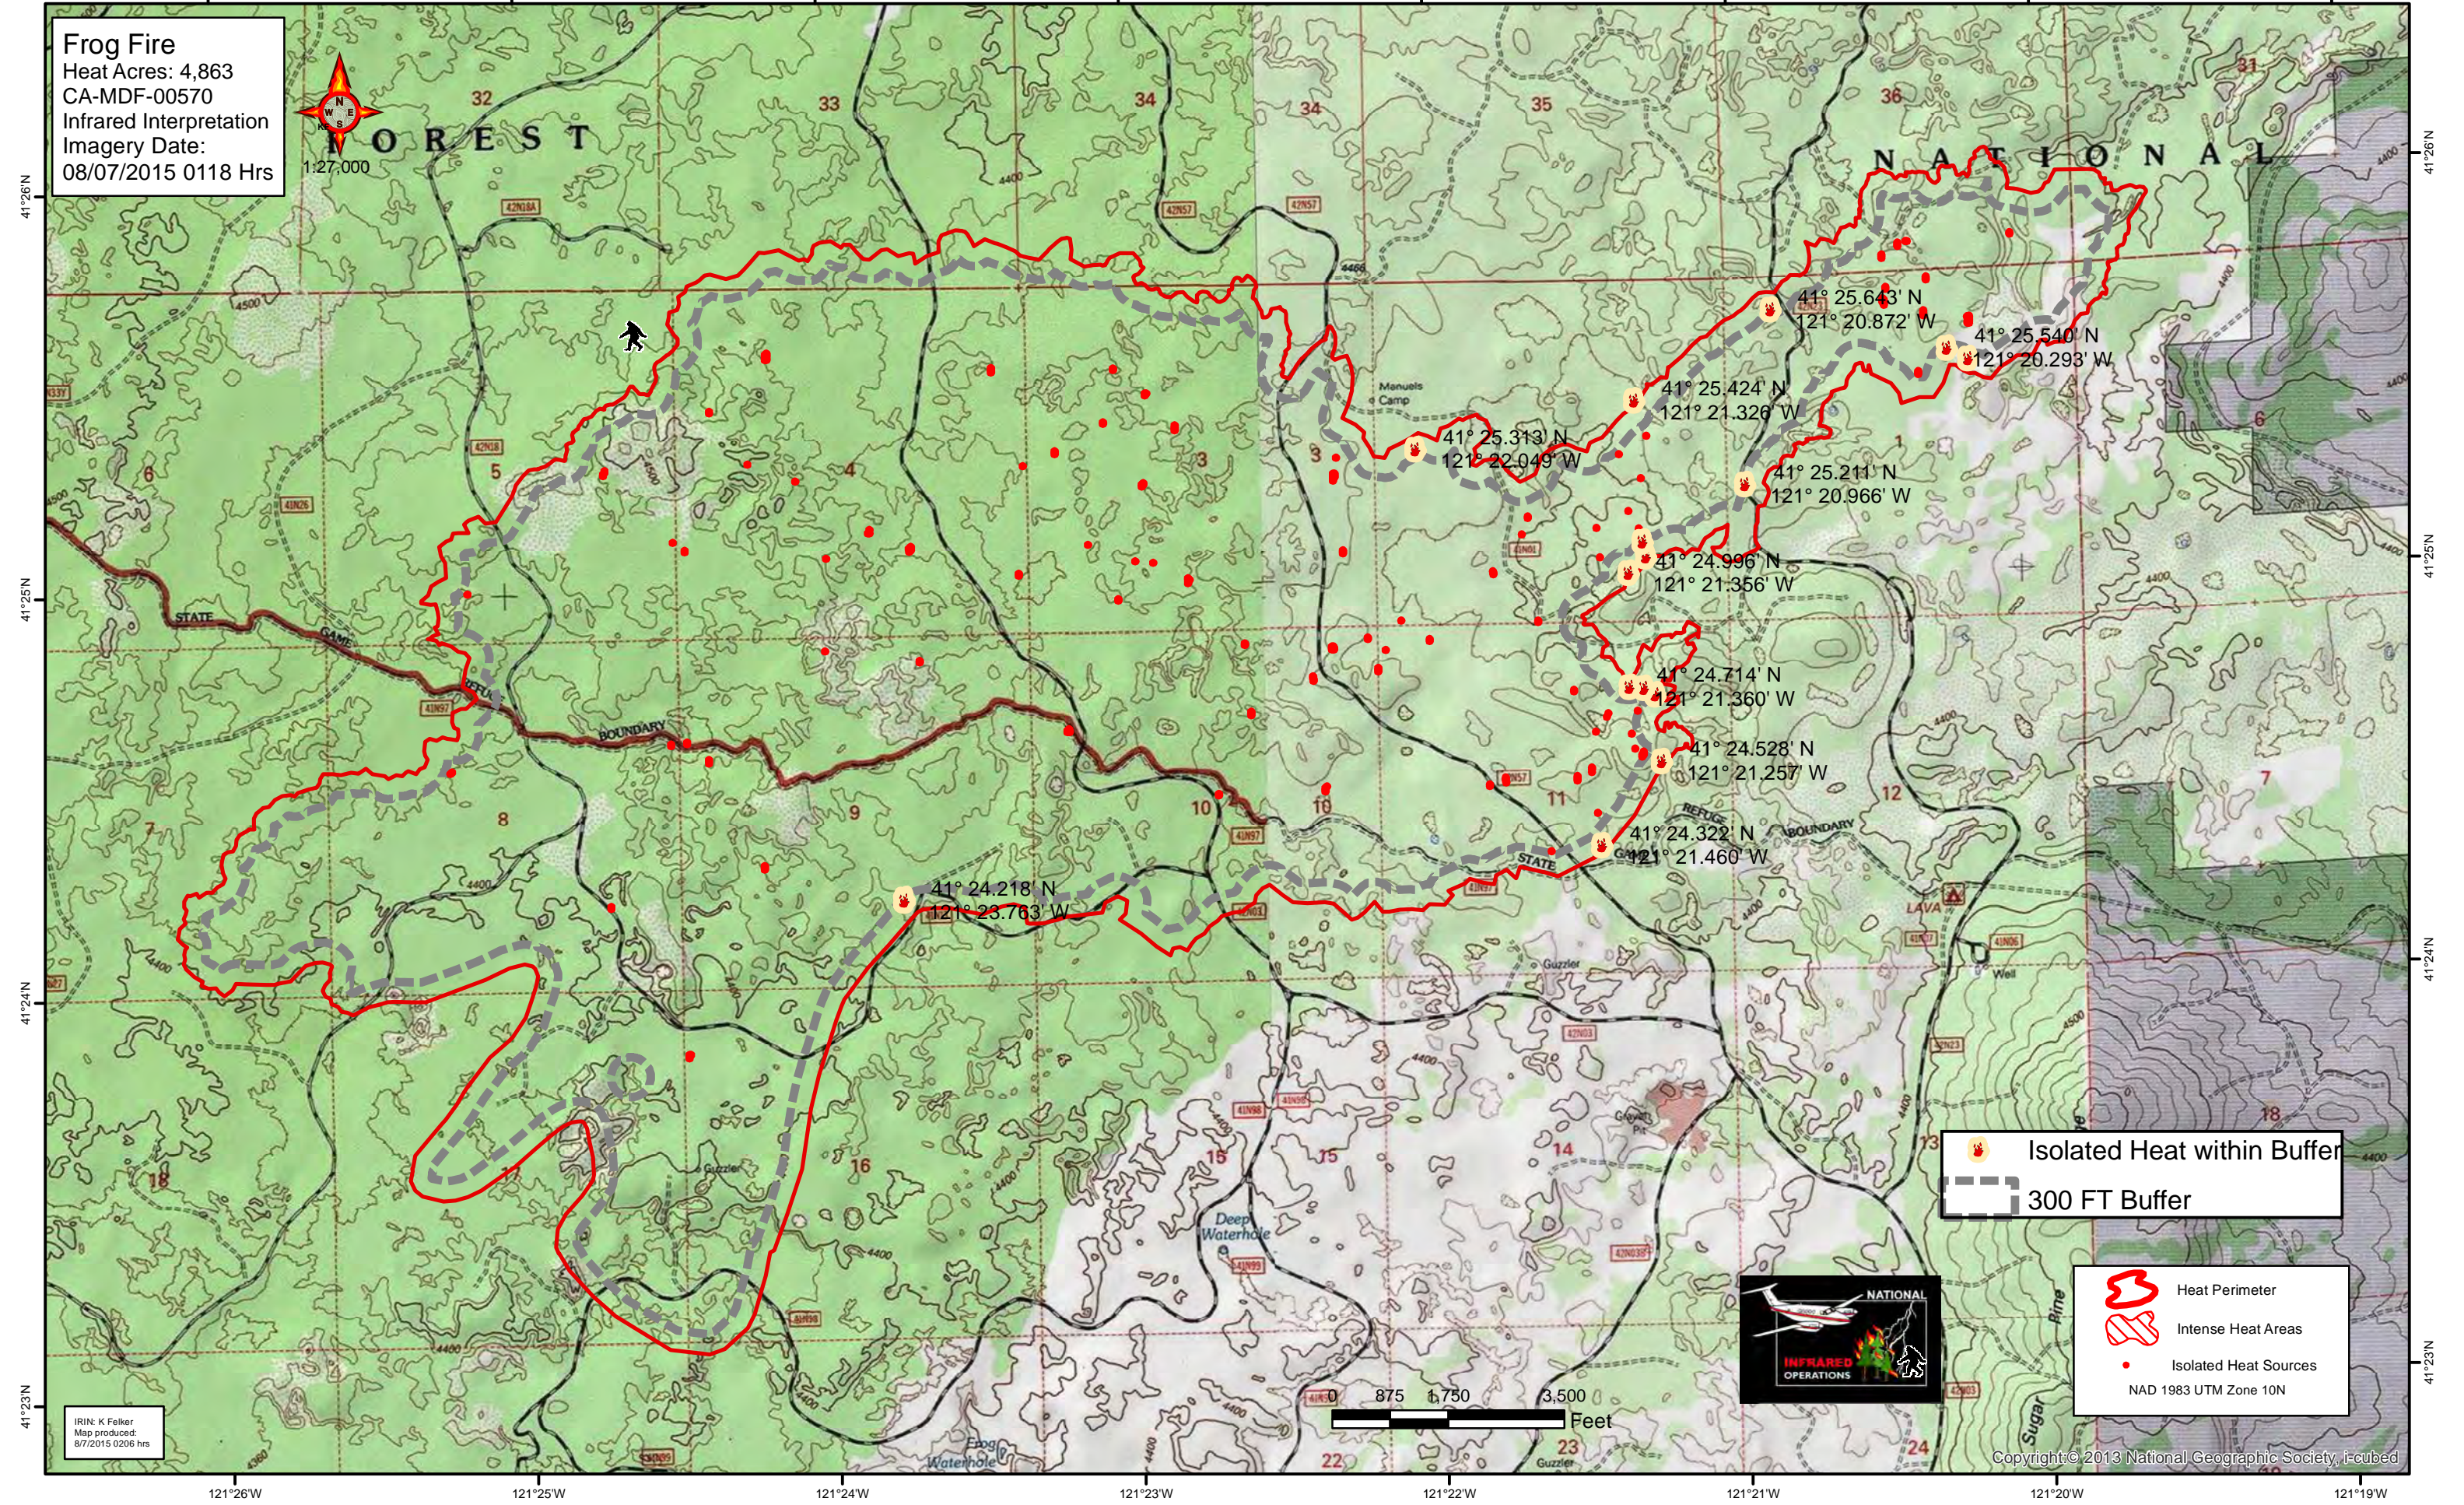

**Frog Fire**  
 Heat Acres: 4,863  
 CA-MDF-00570  
 Infrared Interpretation  
 Imagery Date:  
 08/07/2015 0118 Hrs

Isolated Heat within Buffer  
 300 FT Buffer

Heat Perimeter  
 Intense Heat Areas  
 Isolated Heat Sources  
 NAD 1983 UTM Zone 10N

IRIN: K Felker  
 Map produced:  
 8/7/2015 0206 hrs

Copyright © 2013 National Geographic Society, i-cubed