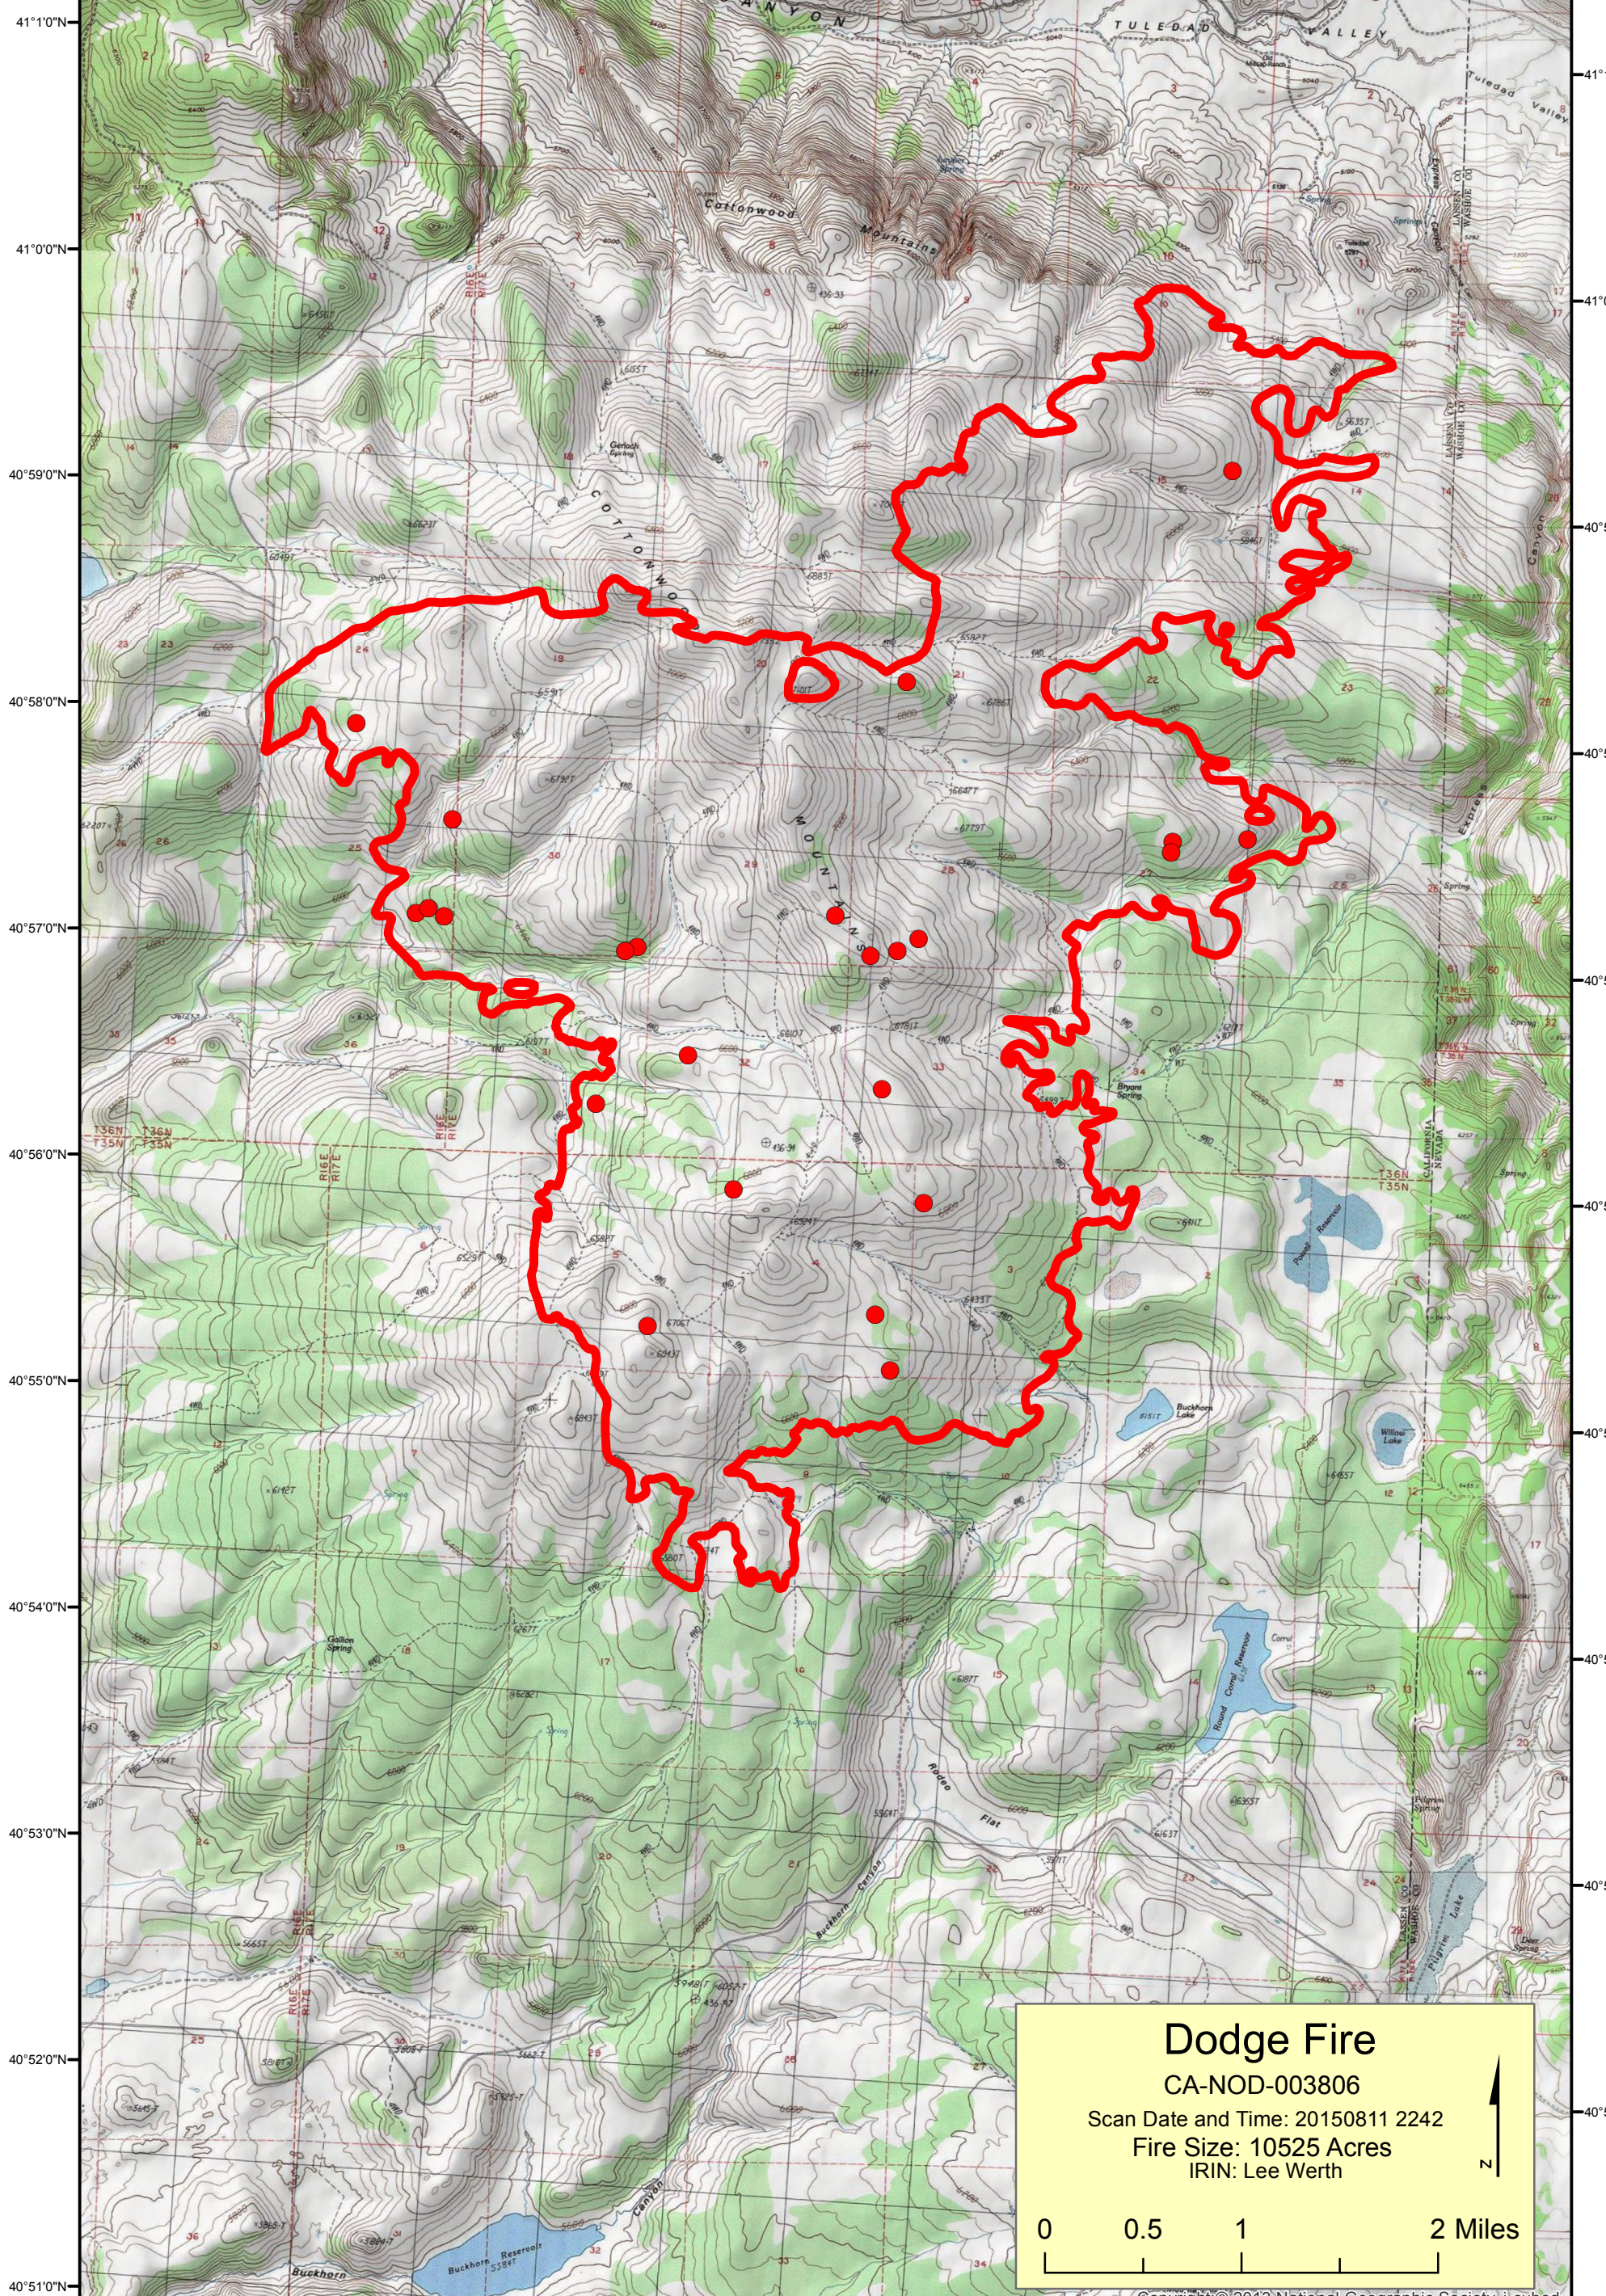

120°8'0"W 120°7'0"W 120°6'0"W 120°5'0"W 120°4'0"W 120°3'0"W 120°2'0"W 120°1'0"W 120°0'0"W

● Isolated Heat

▭ Heat Perimeter

Dodge Fire
 CA-NOD-003806
 Scan Date and Time: 20150811 2242
 Fire Size: 10525 Acres
 IRIN: Lee Werth

0 0.5 1 2 Miles

Copyright © 2013 National Geographic Society, i-cubed

120°7'0"W 120°6'0"W 120°5'0"W 120°4'0"W 120°3'0"W 120°2'0"W 120°1'0"W 119°59'0"W