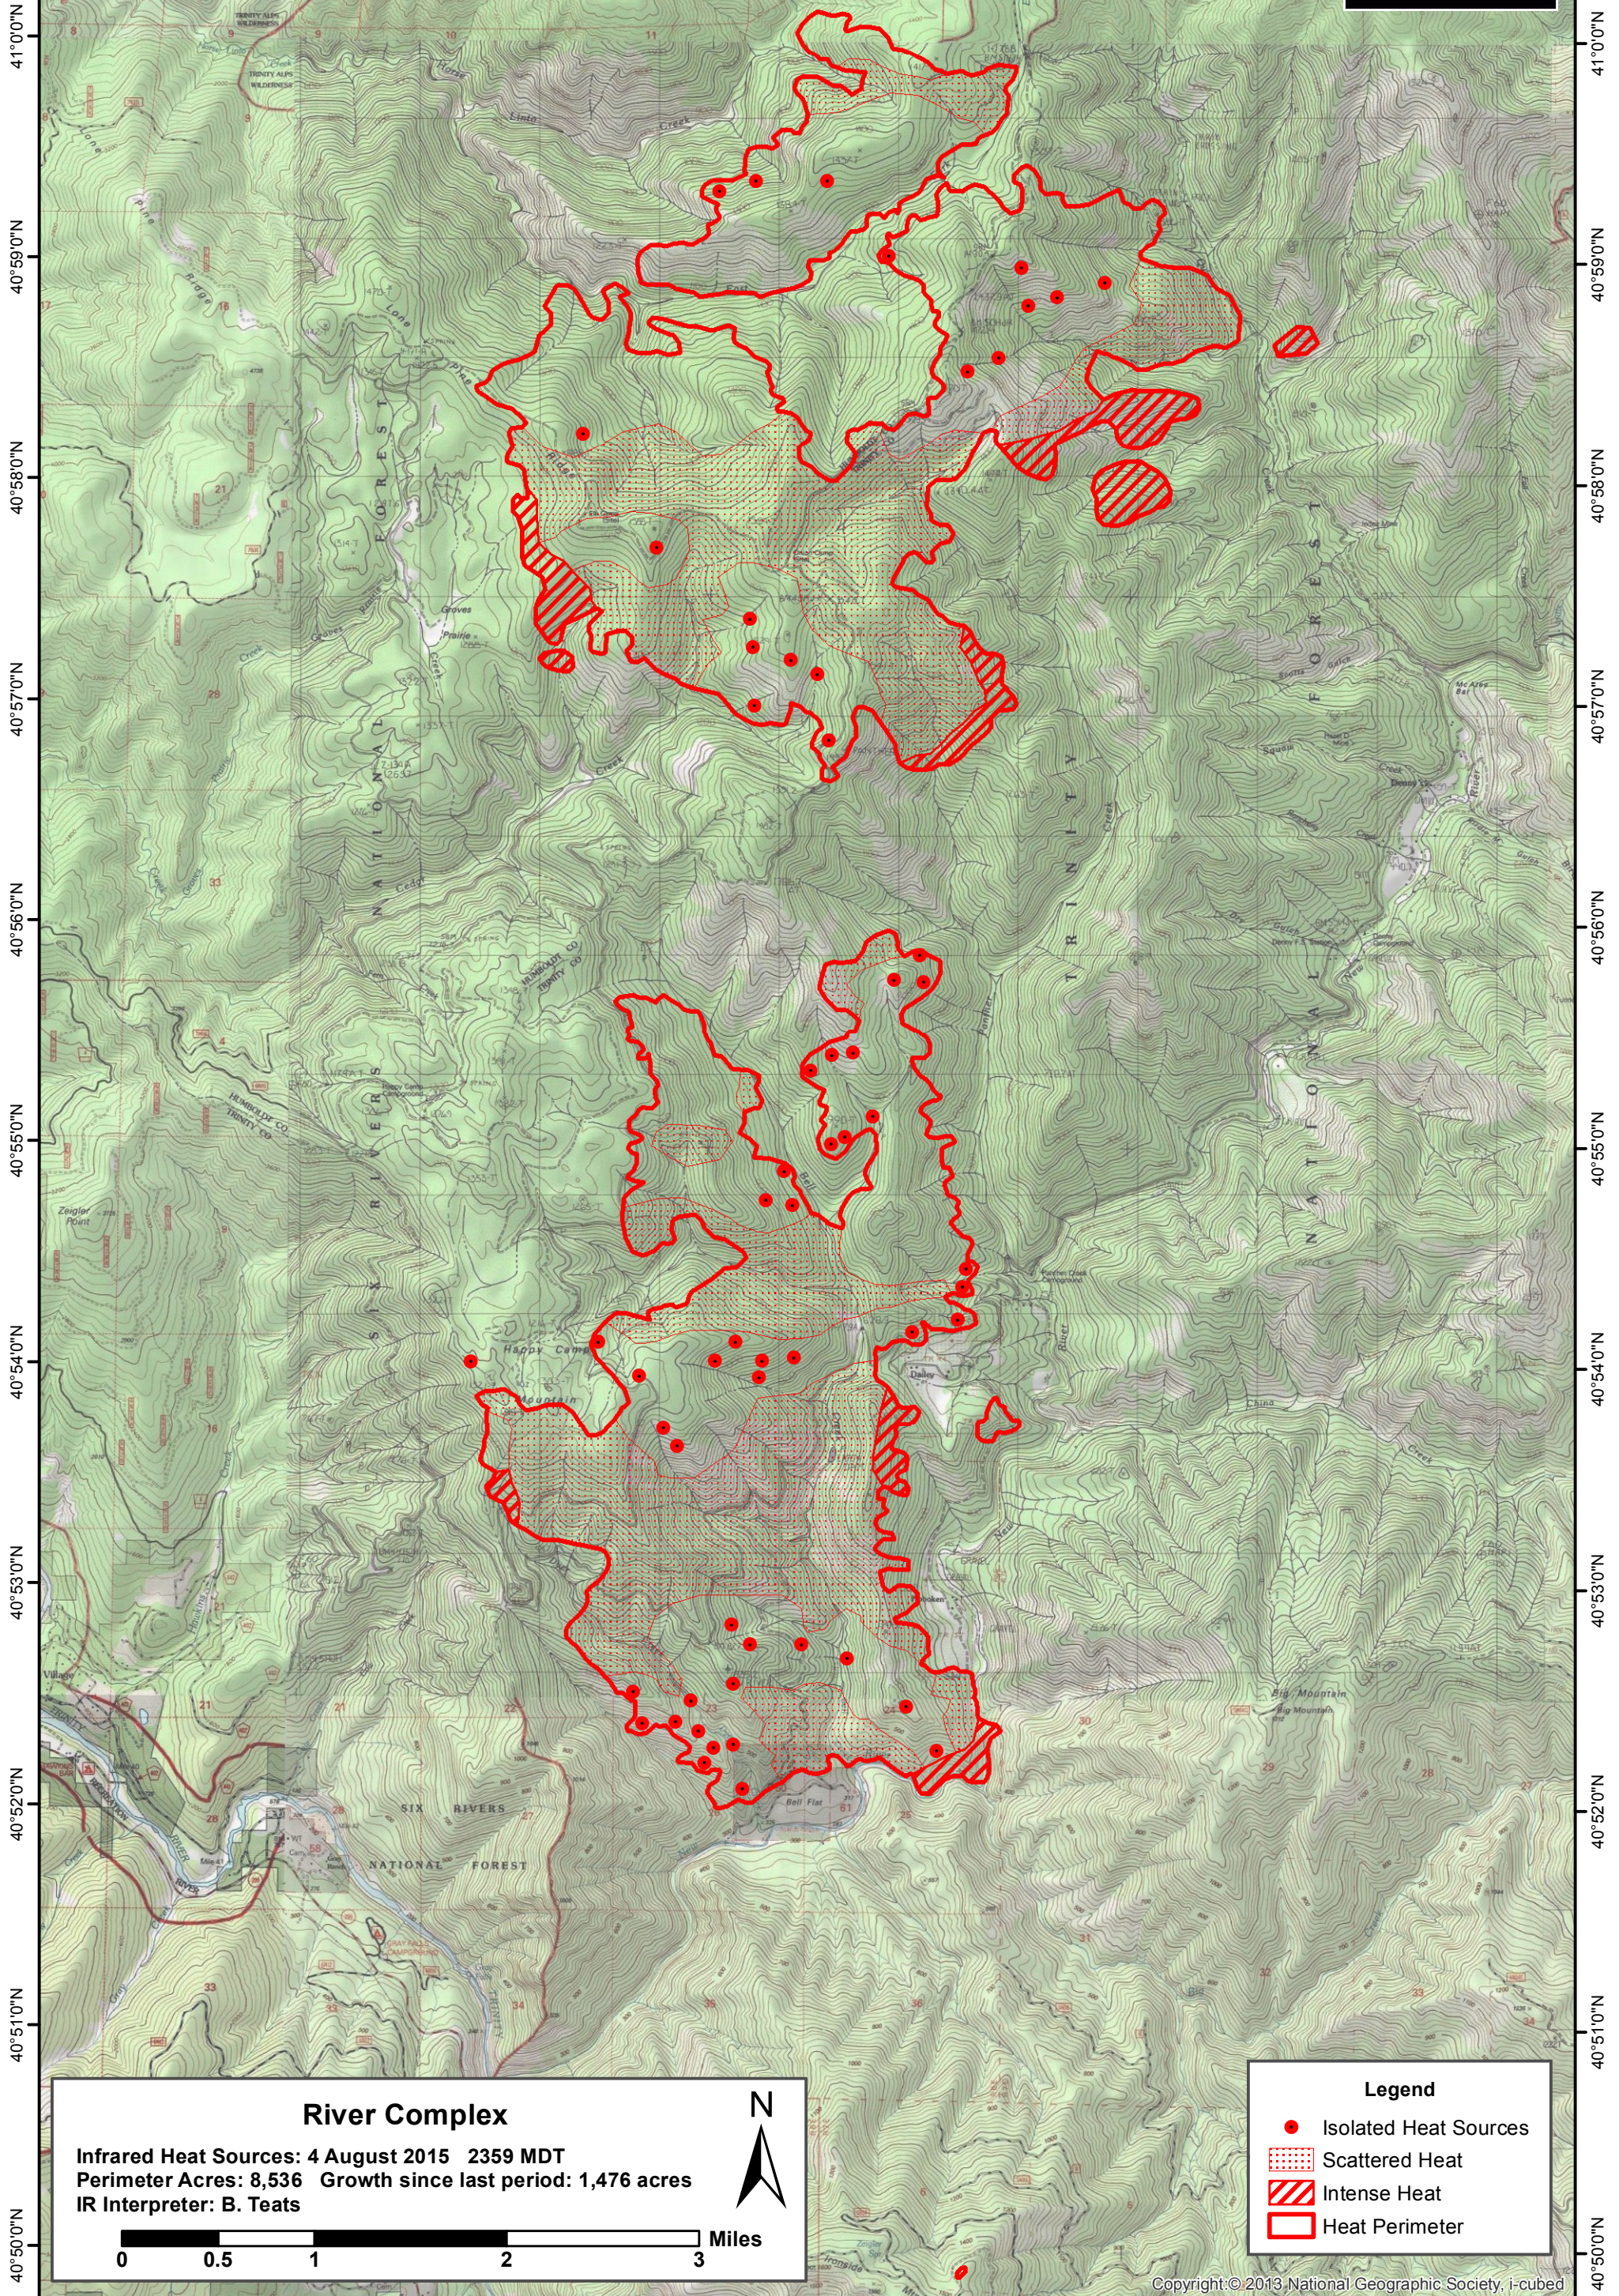

123°31'0"W 123°30'0"W 123°29'0"W 123°28'0"W 123°27'0"W 123°26'0"W 123°25'0"W 123°24'0"W 123°23'0"W

River Complex

Infrared Heat Sources: 4 August 2015 2359 MDT
Perimeter Acres: 8,536 Growth since last period: 1,476 acres
IR Interpreter: B. Teats

Legend

- Isolated Heat Sources
- Scattered Heat
- ▨ Intense Heat
- Heat Perimeter

123°31'0"W 123°30'0"W 123°29'0"W 123°28'0"W 123°27'0"W 123°26'0"W 123°25'0"W 123°24'0"W 123°23'0"W