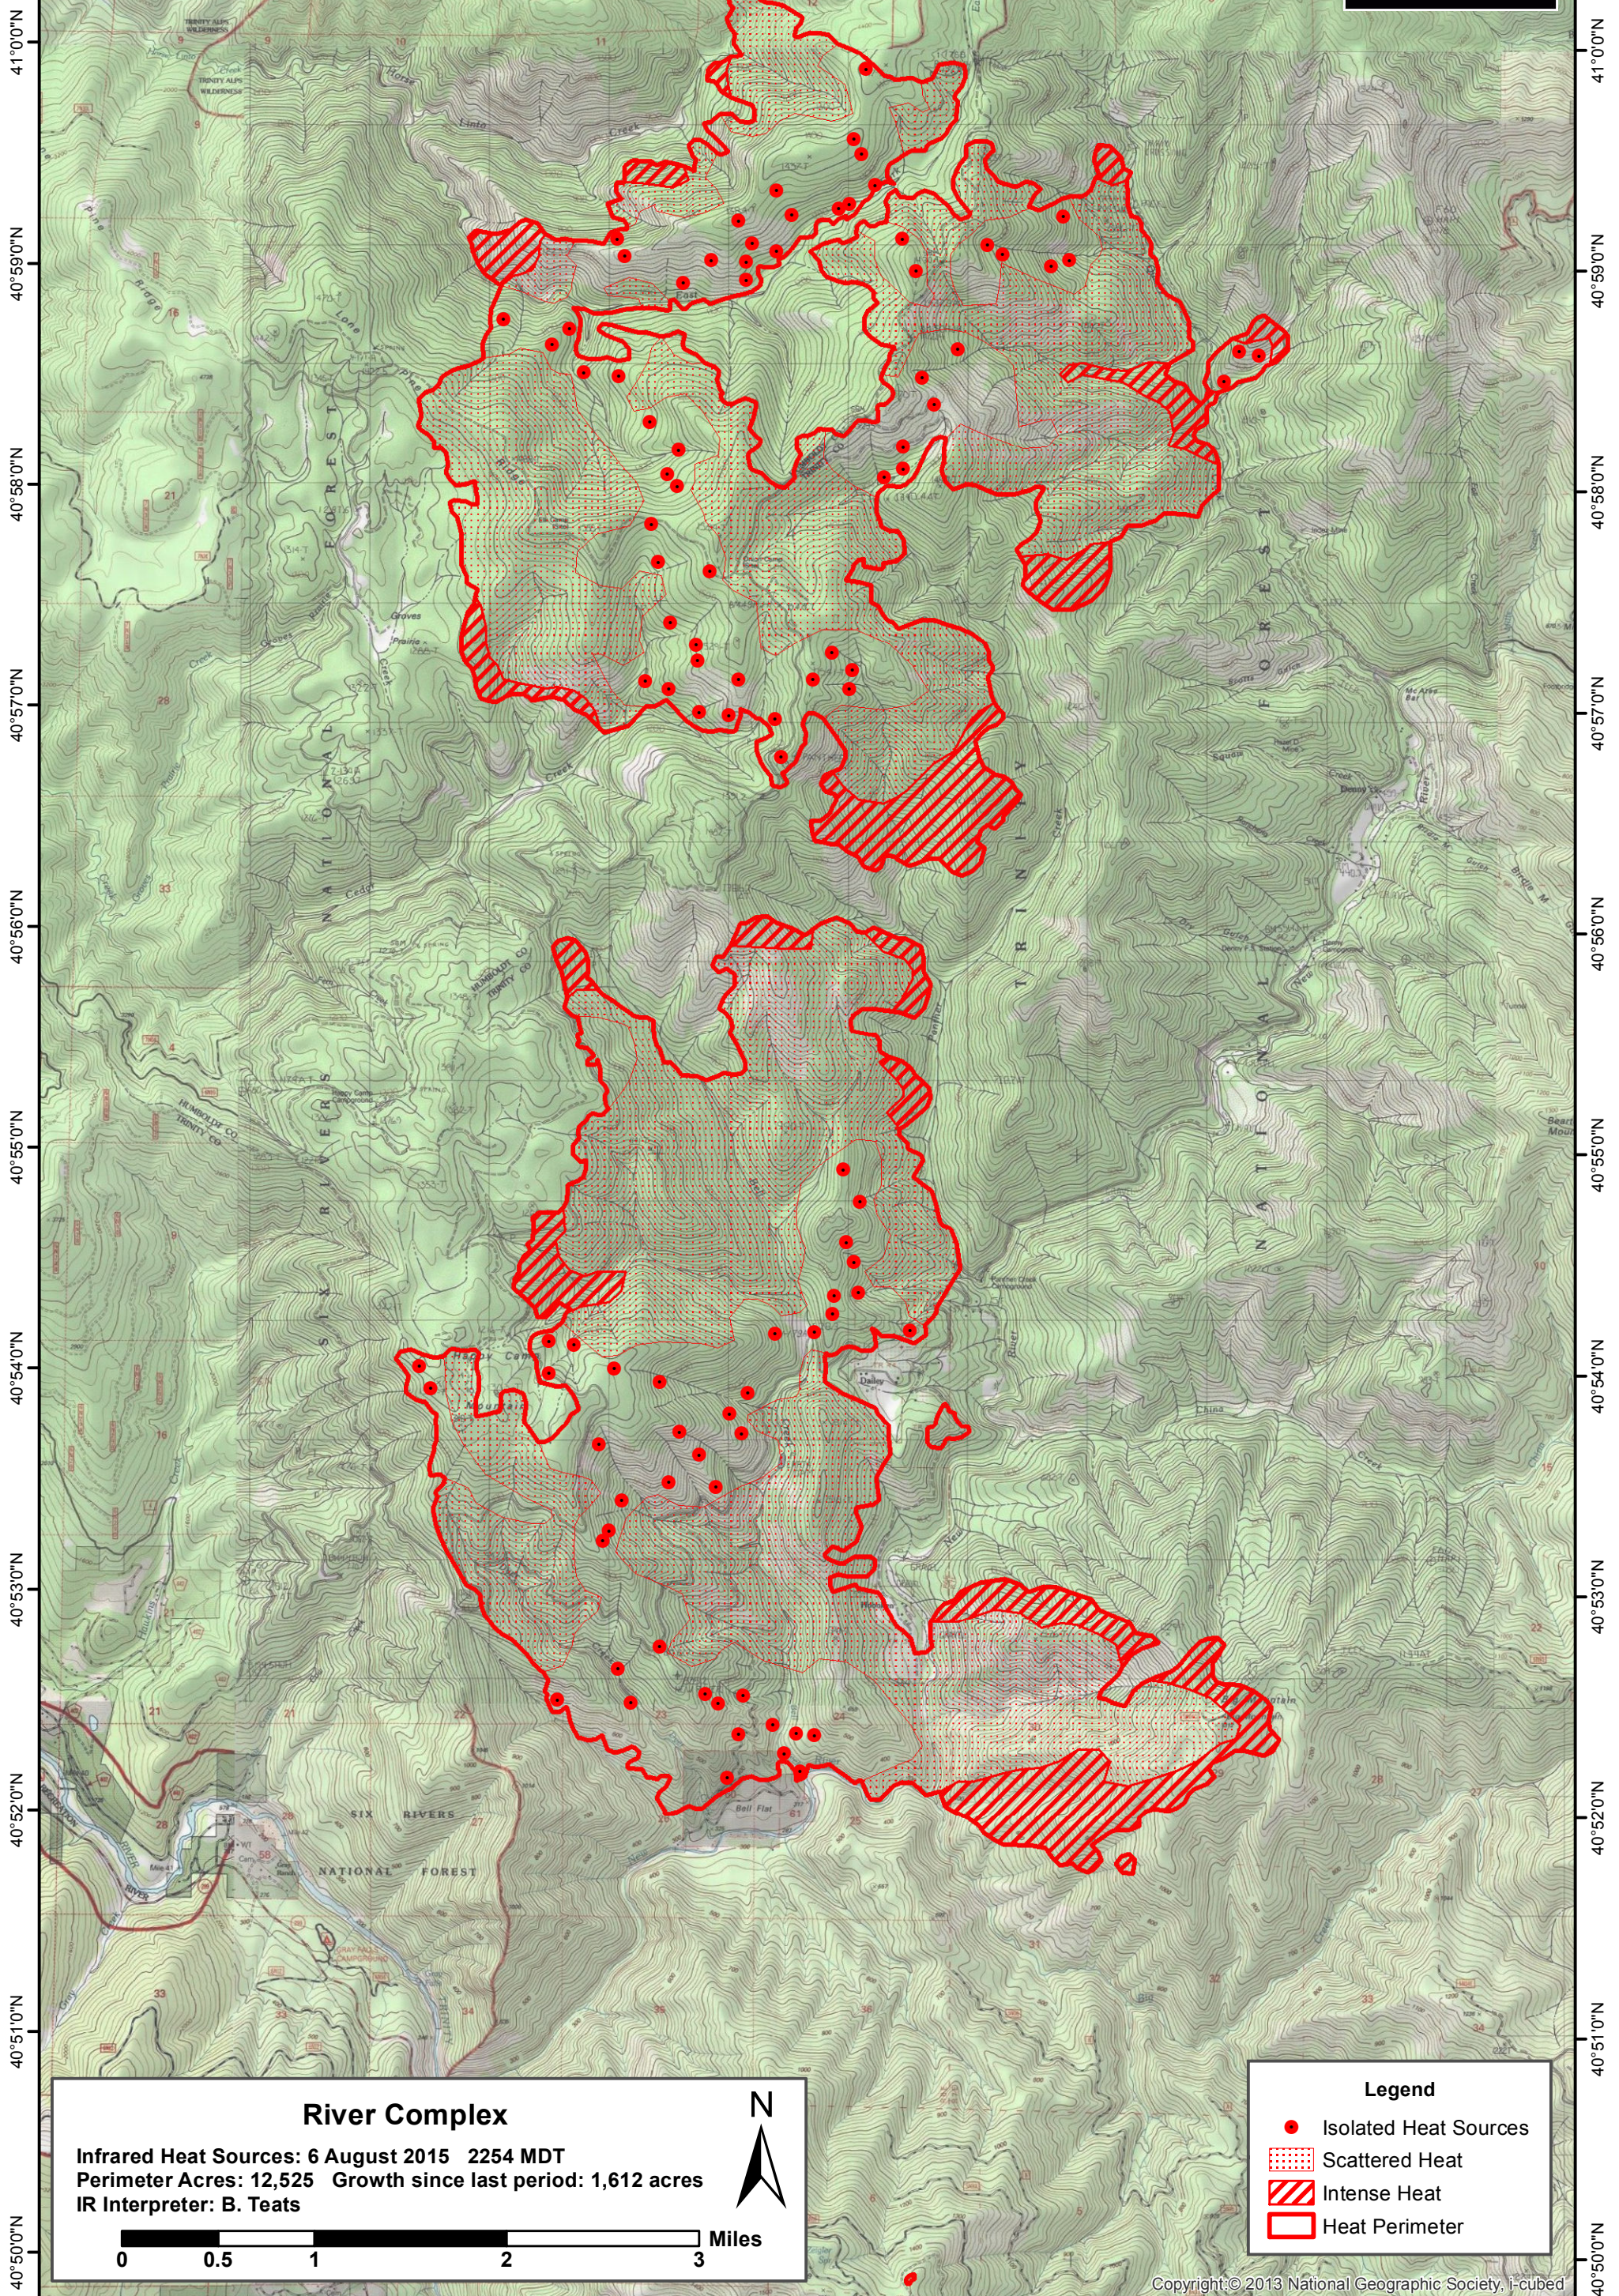

123°31'0"W 123°30'0"W 123°29'0"W 123°28'0"W 123°27'0"W 123°26'0"W 123°25'0"W 123°24'0"W 123°23'0"W

### River Complex

Infrared Heat Sources: 6 August 2015 2254 MDT  
Perimeter Acres: 12,525 Growth since last period: 1,612 acres  
IR Interpreter: B. Teats

**Legend**

- Isolated Heat Sources
- Scattered Heat
- ▨ Intense Heat
- ▭ Heat Perimeter