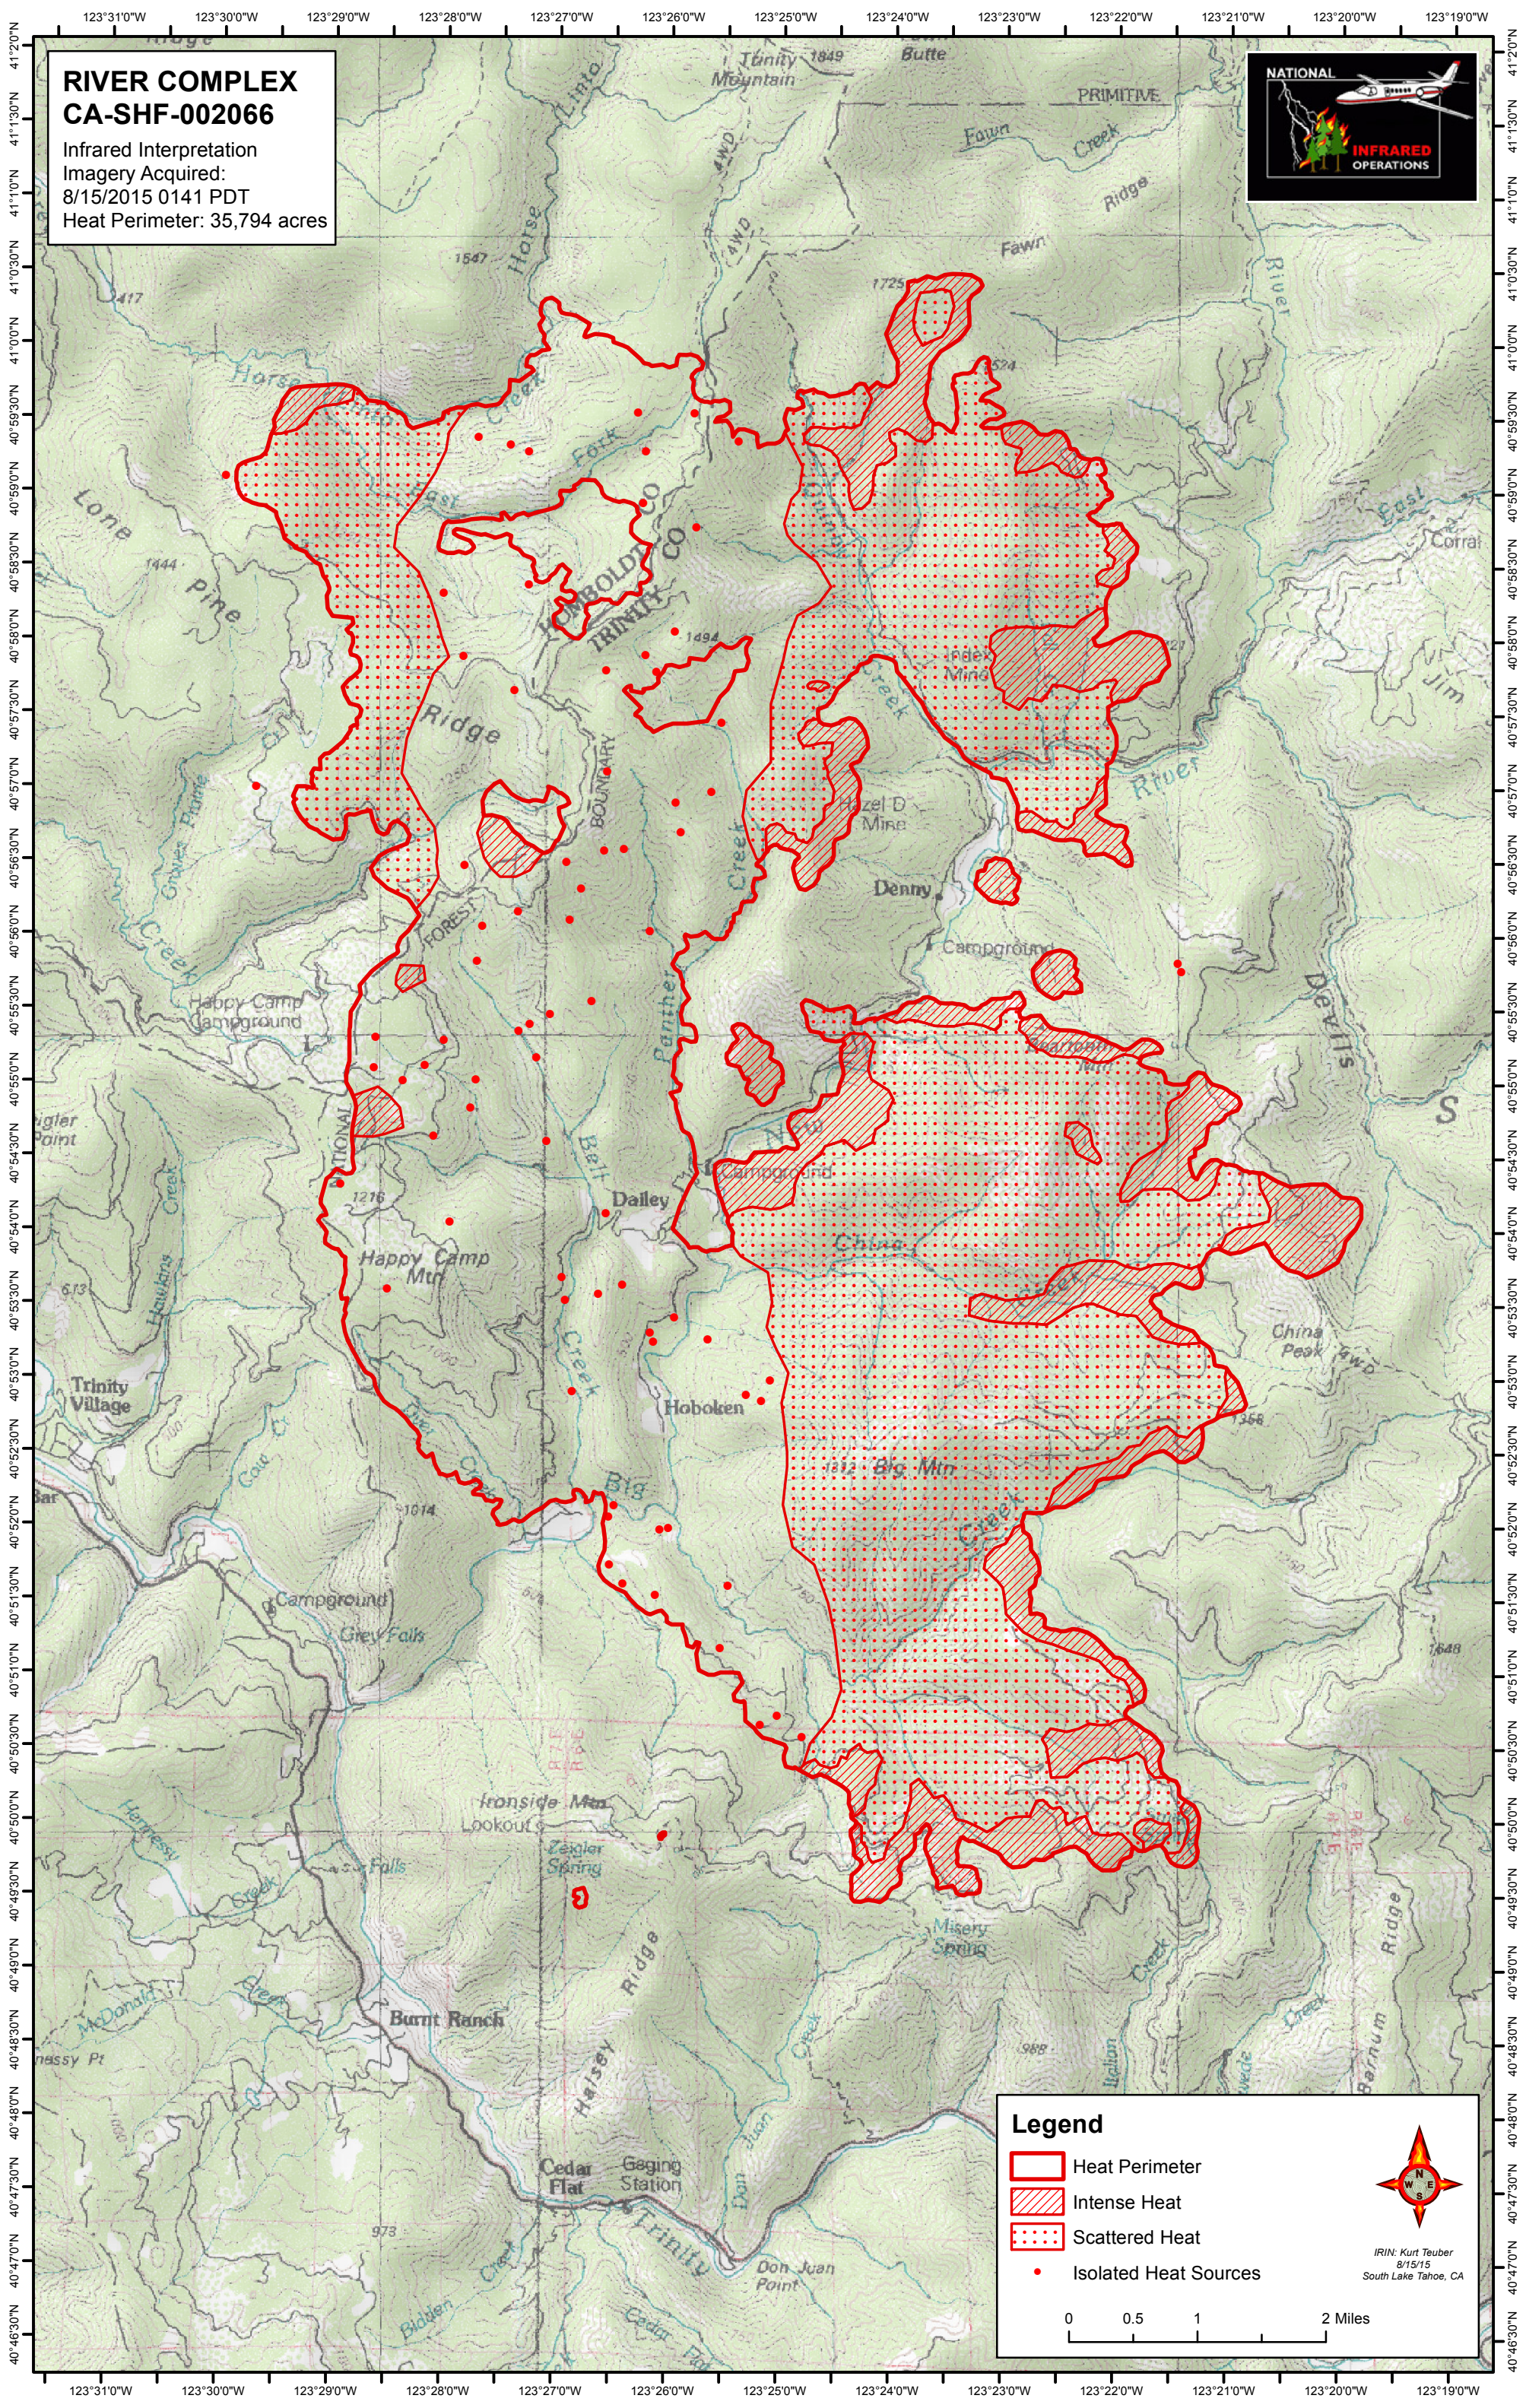

**RIVER COMPLEX
CA-SHF-002066**
Infrared Interpretation
Imagery Acquired:
8/15/2015 0141 PDT
Heat Perimeter: 35,794 acres

Legend

- Heat Perimeter
- Intense Heat
- Scattered Heat
- Isolated Heat Sources

0 0.5 1 2 Miles

IRIN: Kurt Teuber
8/15/15
South Lake Tahoe, CA